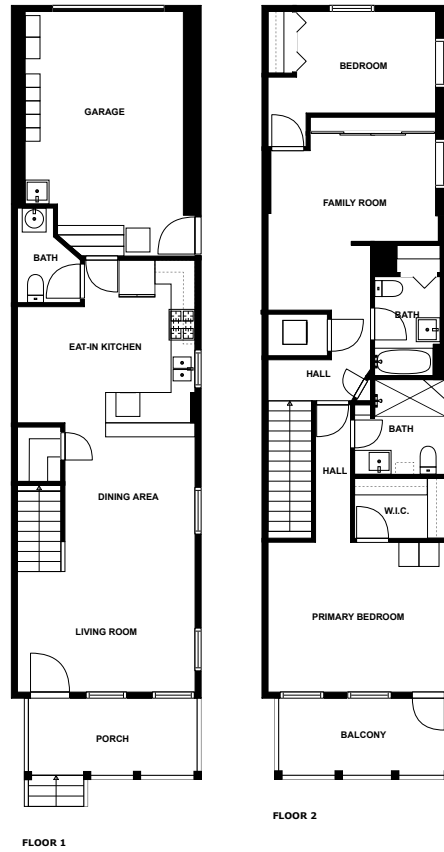

Home report

Cottage Lane 435
Dunedin

Highlights

1 Kitchen

2 Living room

2 Bedroom

3 Bath

17 Doors

Dunedin Heliport, 0.7 mi

Floor plan

SIZES AND DIMENSIONS ARE APPROXIMATE, ACTUAL MAY VARY.

Appendix 1: Data sheet

Kitchen - 1	Kitchen - EatIn - 1	Bath - 3
Bath - Toilet - 1	Garage - 1	LivingRoom - 2
LivingRoom - Family - 1	Outdoor - 2	Outdoor - Porch - 1
Outdoor - Balcony - 1	Dining - 1	Dining - Open - 1
Closet - 1	Closet - WalkIn - 1	Bedroom - 2
Bedroom - Master - 1	Hall - 2	