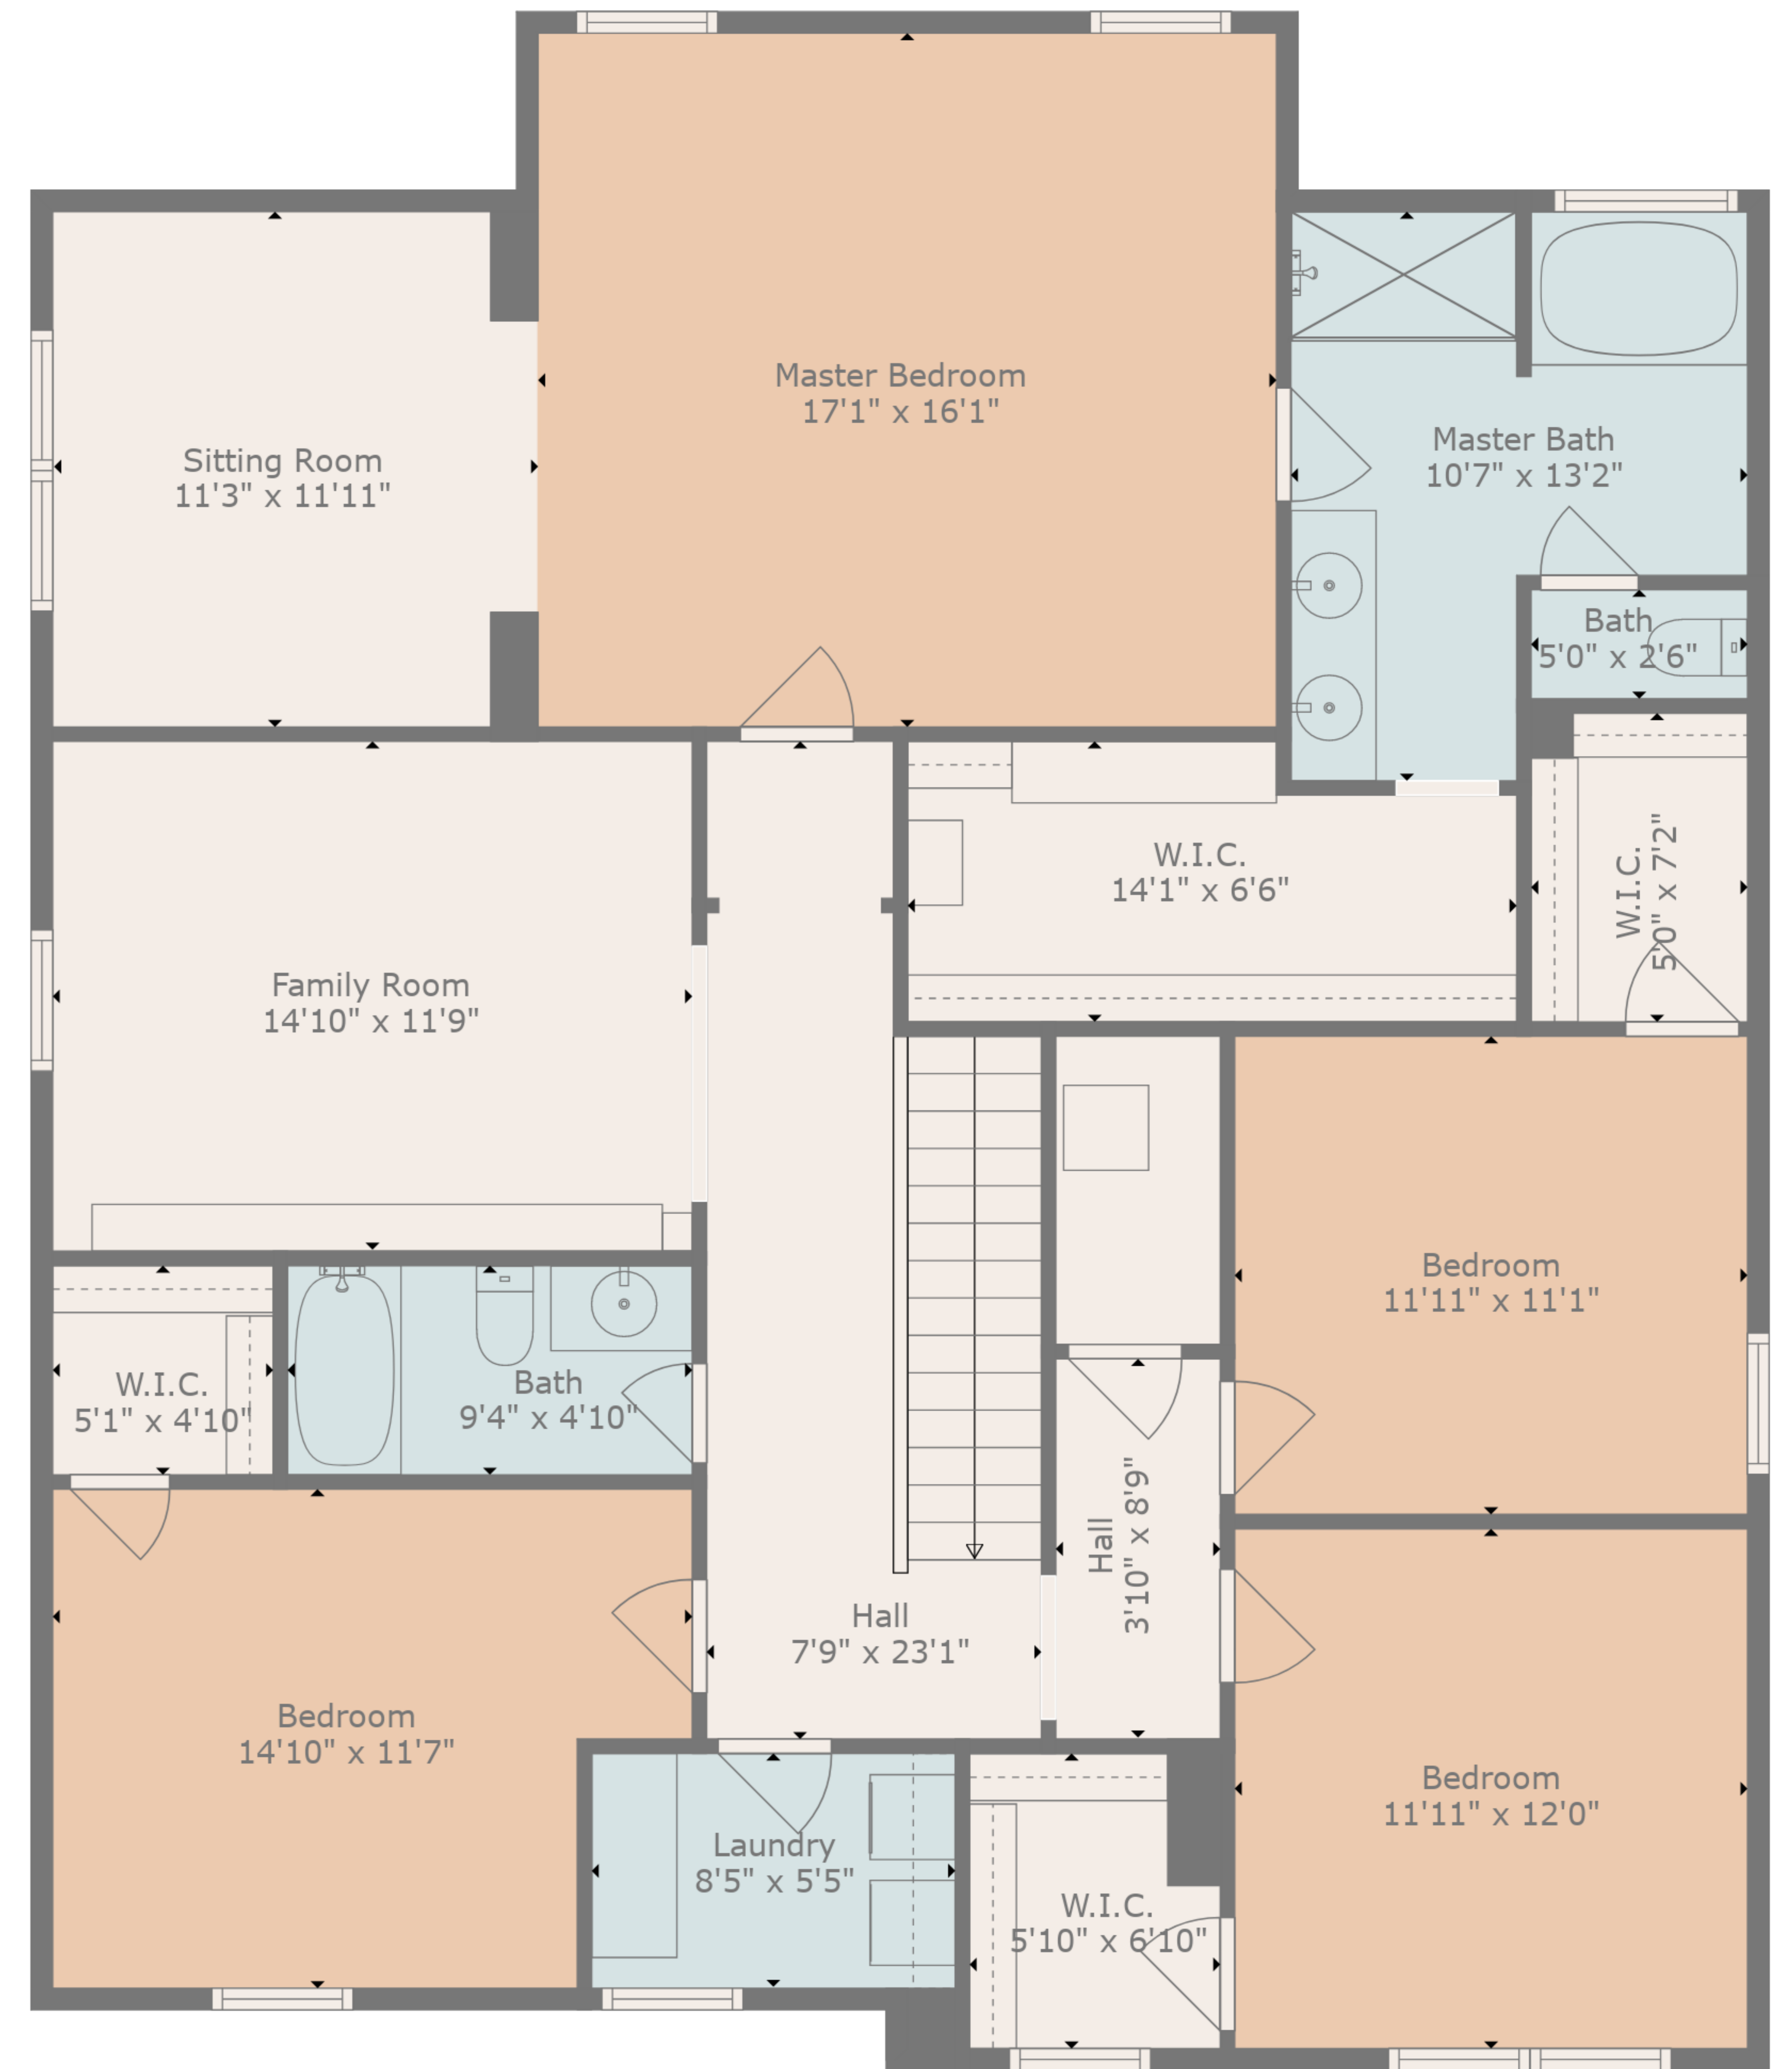

TOTAL: 2971 sq. ft

FLOOR 1: 1282 sq. ft, FLOOR 2: 1689 sq. ft

EXCLUDED AREAS: SCREENED PORCH: 165 sq. ft, UNDEFINED: 27 sq. ft

TOTAL: 2971 sq. ft

FLOOR 1: 1282 sq. ft, FLOOR 2: 1689 sq. ft

EXCLUDED AREAS: SCREENED PORCH: 165 sq. ft, UNDEFINED: 27 sq. ft

TOTAL: 2971 sq. ft
 FLOOR 1: 1282 sq. ft, FLOOR 2: 1689 sq. ft
 EXCLUDED AREAS: SCREENED PORCH: 165 sq. ft, UNDEFINED: 27 sq. ft