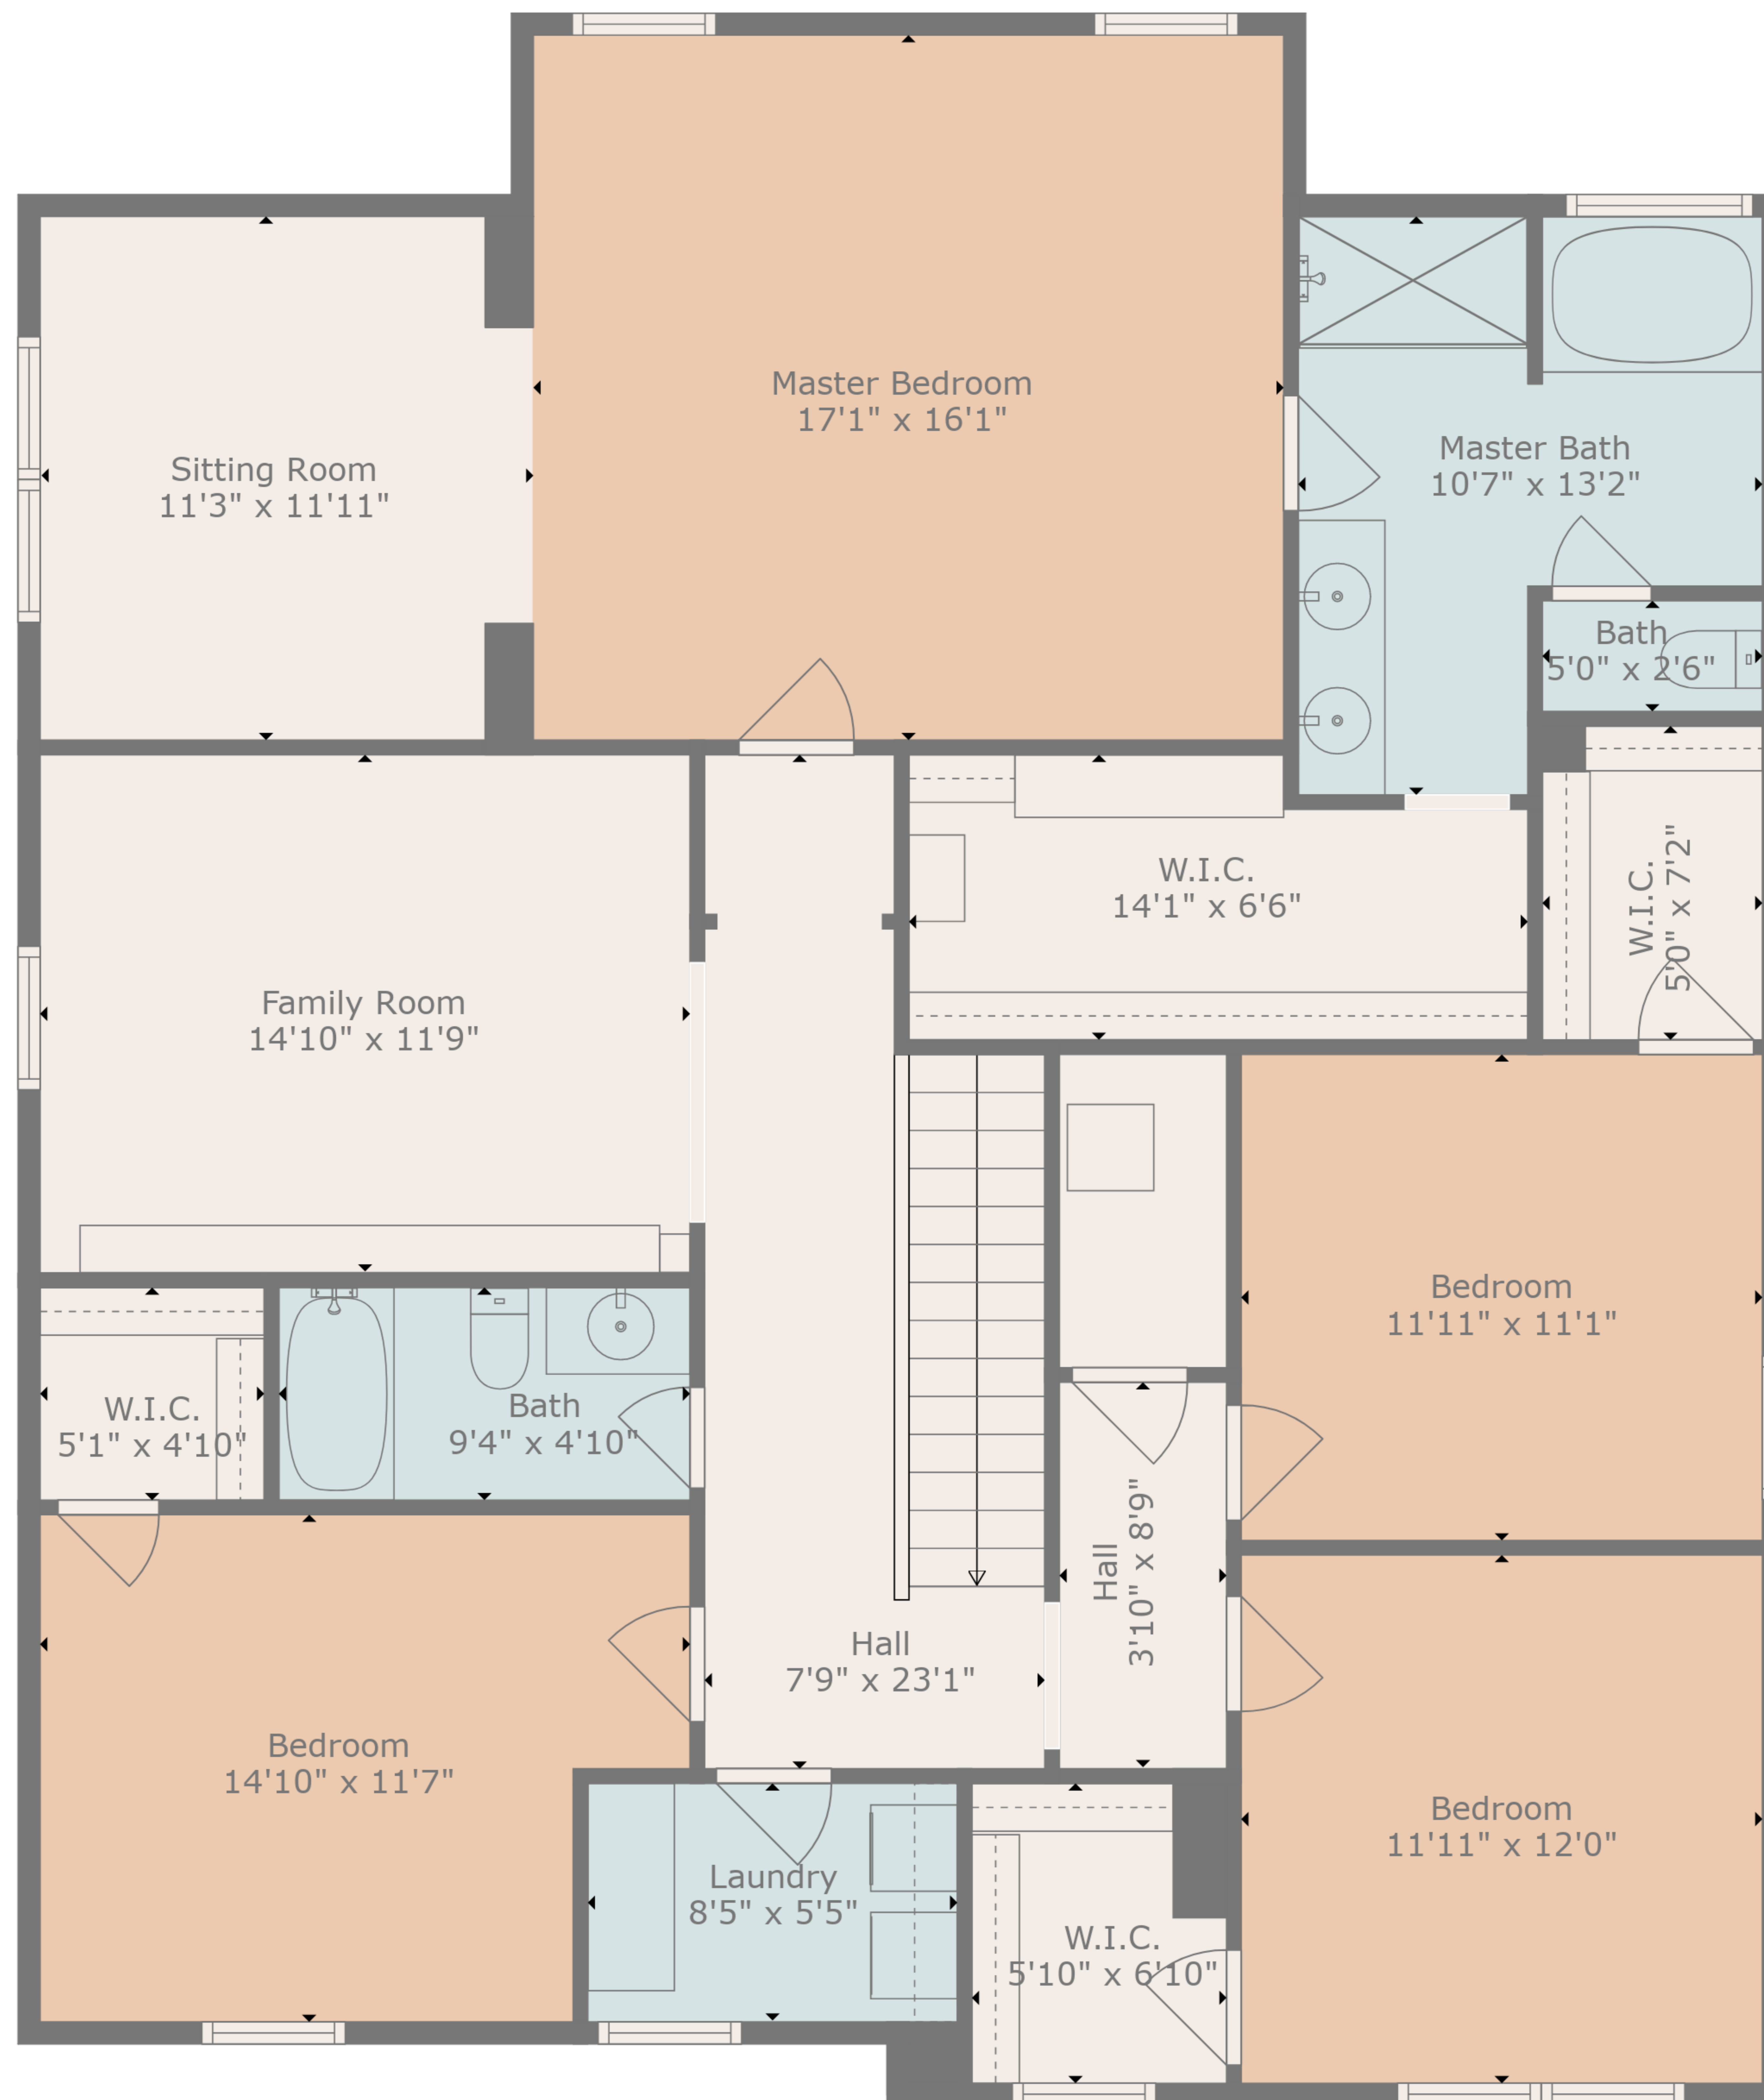

TOTAL: 2971 sq. ft

FLOOR 1: 1282 sq. ft, FLOOR 2: 1689 sq. ft

EXCLUDED AREAS: SCREENED PORCH: 165 sq. ft, UNDEFINED: 27 sq. ft

TOTAL: 2971 sq. ft

FLOOR 1: 1282 sq. ft, FLOOR 2: 1689 sq. ft

EXCLUDED AREAS: SCREENED PORCH: 165 sq. ft, UNDEFINED: 27 sq. ft

TOTAL: 2971 sq. ft
 FLOOR 1: 1282 sq. ft, FLOOR 2: 1689 sq. ft
 EXCLUDED AREAS: SCREENED PORCH: 165 sq. ft, UNDEFINED: 27 sq. ft