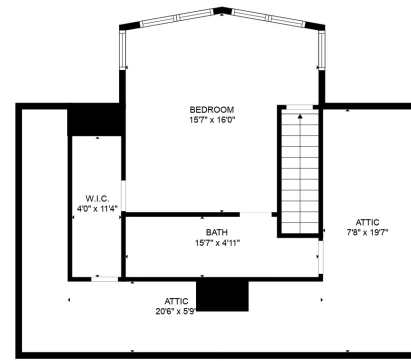

FLOOR 2

FLOOR 3

FLOOR 1

Total scanned area: 4442 sq. ft

SIZES AND DIMENSIONS ARE APPROXIMATE. ACTUAL MAY VARY.

Total scanned area: 4442 sq. ft

SIZES AND DIMENSIONS ARE APPROXIMATE. ACTUAL MAY VARY.

Total scanned area: 4442 sq. ft

SIZES AND DIMENSIONS ARE APPROXIMATE. ACTUAL MAY VARY.

Total scanned area: 4442 sq. ft

SIZES AND DIMENSIONS ARE APPROXIMATE. ACTUAL MAY VARY.