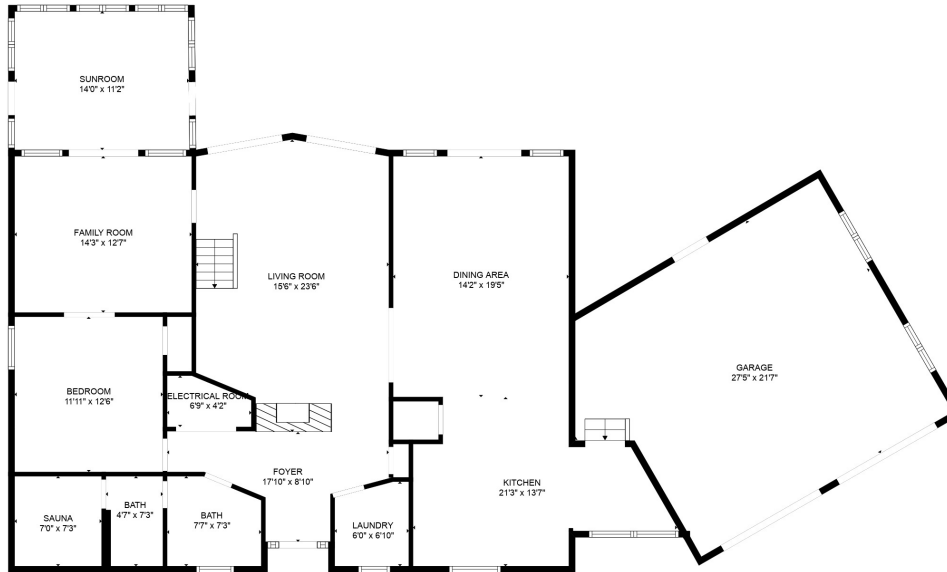

FLOOR 2

FLOOR 3

FLOOR 1

Total scanned area: 4442 sq. ft

SIZES AND DIMENSIONS ARE APPROXIMATE. ACTUAL MAY VARY.

Total scanned area: 4442 sq. ft

SIZES AND DIMENSIONS ARE APPROXIMATE. ACTUAL MAY VARY.

Total scanned area: 4442 sq. ft

SIZES AND DIMENSIONS ARE APPROXIMATE. ACTUAL MAY VARY.

Total scanned area: 4442 sq. ft

SIZES AND DIMENSIONS ARE APPROXIMATE. ACTUAL MAY VARY.