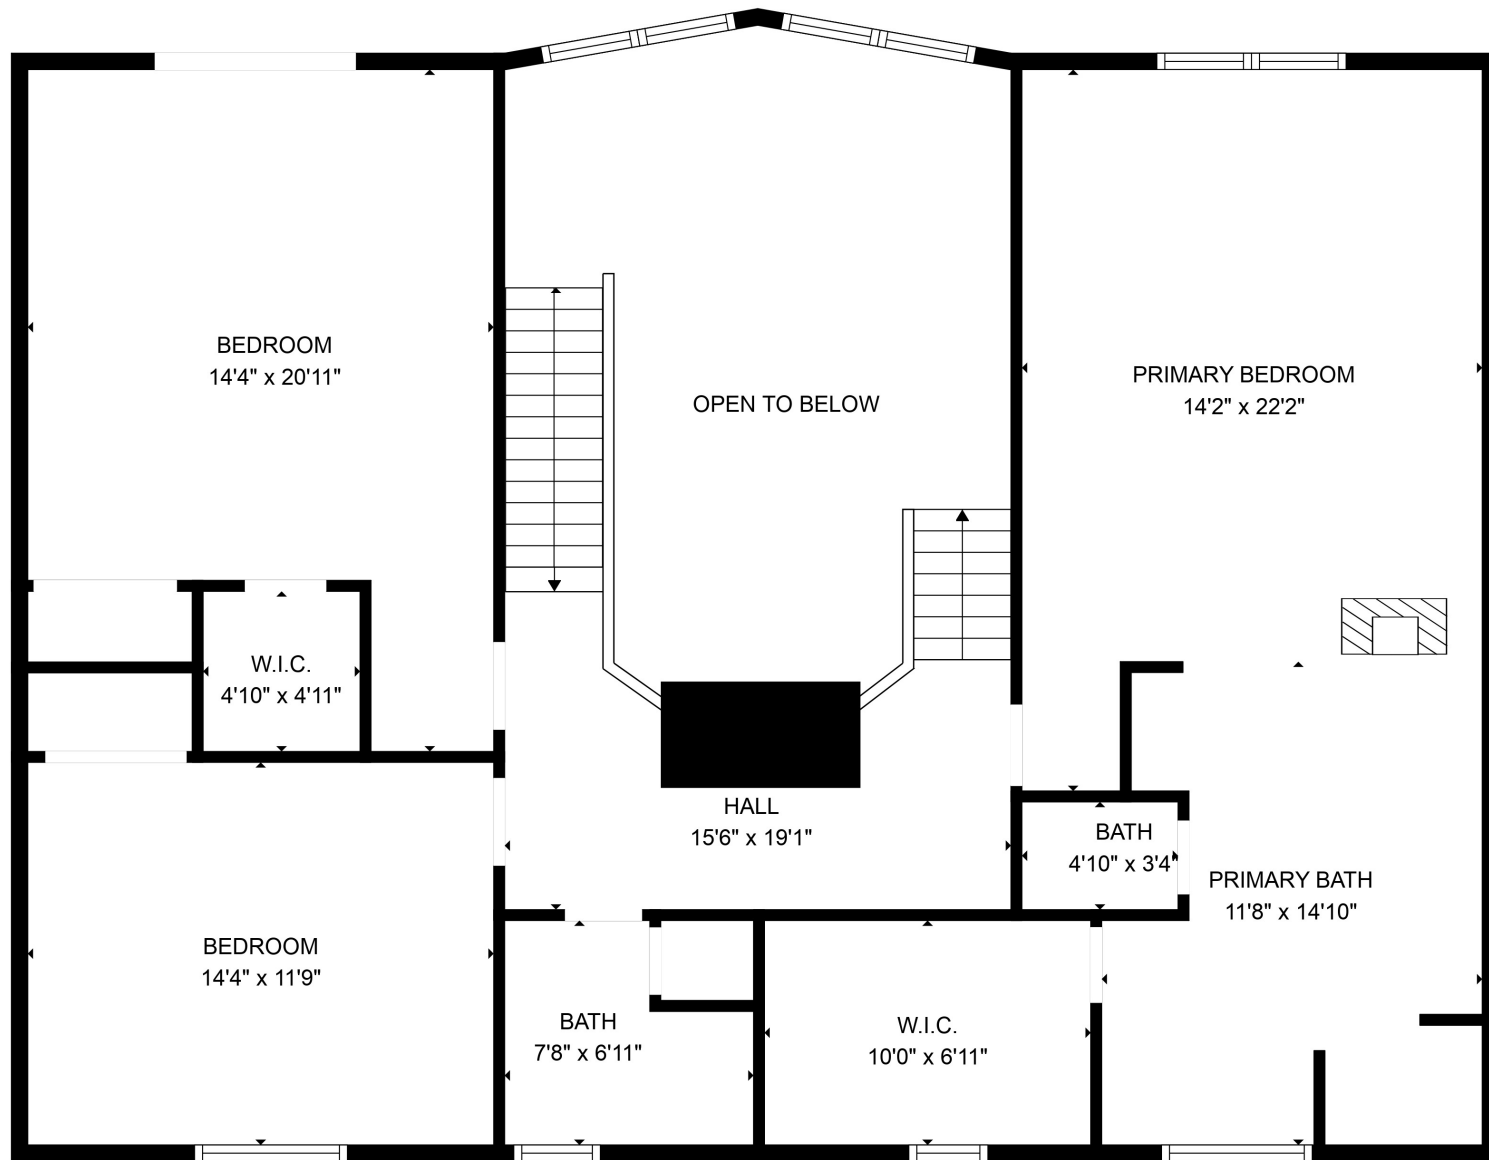

FLOOR 2

FLOOR 3

FLOOR 1

Total scanned area: 4442 sq. ft

SIZES AND DIMENSIONS ARE APPROXIMATE. ACTUAL MAY VARY.

Total scanned area: 4442 sq. ft

SIZES AND DIMENSIONS ARE APPROXIMATE. ACTUAL MAY VARY.

Total scanned area: 4442 sq. ft

SIZES AND DIMENSIONS ARE APPROXIMATE. ACTUAL MAY VARY.

Total scanned area: 4442 sq. ft

SIZES AND DIMENSIONS ARE APPROXIMATE. ACTUAL MAY VARY.