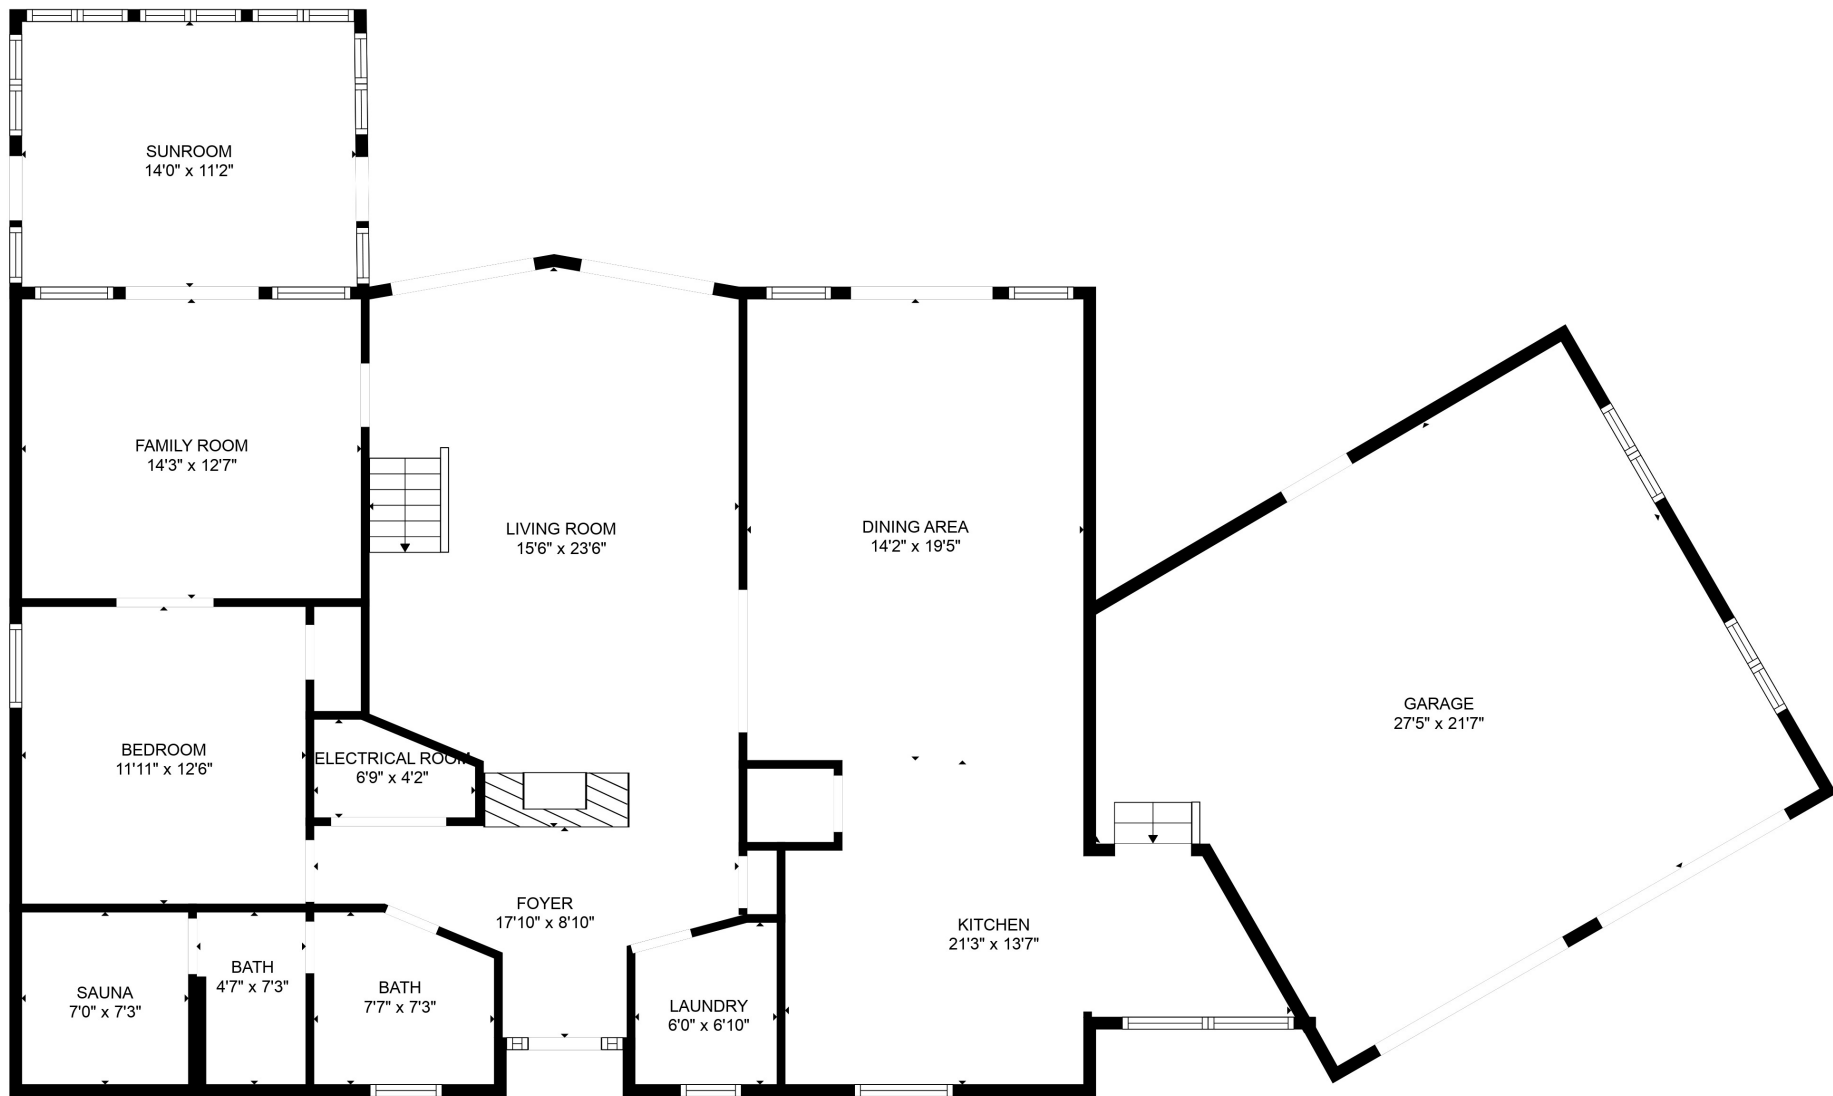

FLOOR 2

FLOOR 3

FLOOR 1

Total scanned area: 4442 sq. ft

SIZES AND DIMENSIONS ARE APPROXIMATE. ACTUAL MAY VARY.

Total scanned area: 4442 sq. ft

SIZES AND DIMENSIONS ARE APPROXIMATE. ACTUAL MAY VARY.

Total scanned area: 4442 sq. ft

SIZES AND DIMENSIONS ARE APPROXIMATE. ACTUAL MAY VARY.

Total scanned area: 4442 sq. ft

SIZES AND DIMENSIONS ARE APPROXIMATE. ACTUAL MAY VARY.