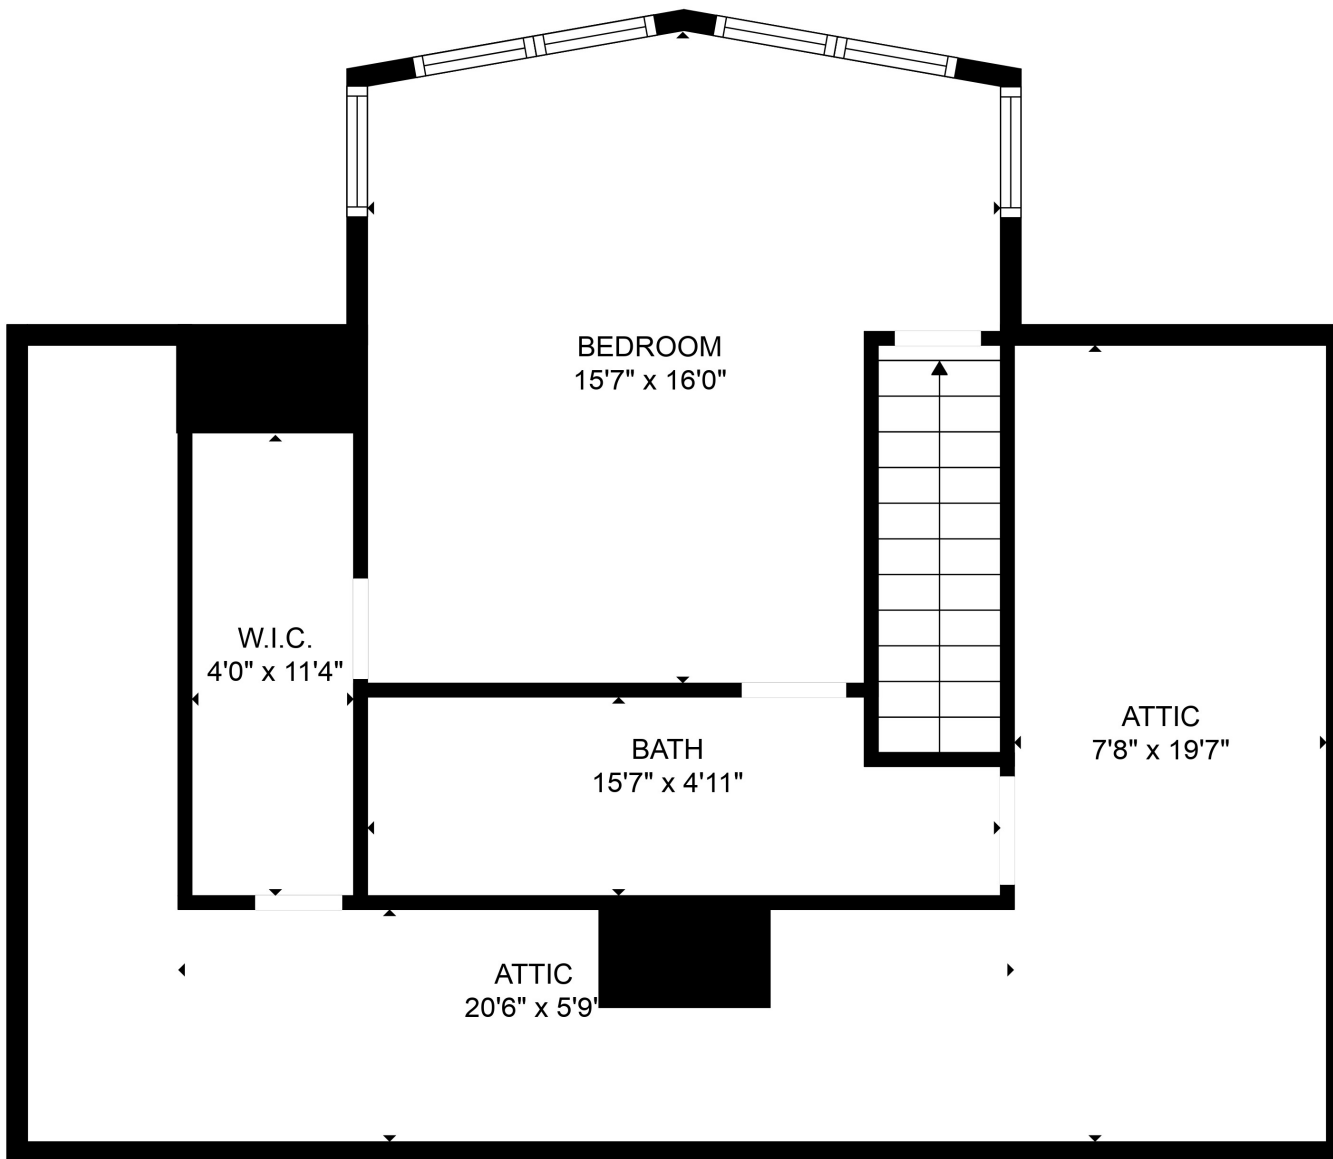

FLOOR 2

FLOOR 3

FLOOR 1

Total scanned area: 4442 sq. ft

SIZES AND DIMENSIONS ARE APPROXIMATE. ACTUAL MAY VARY.

Total scanned area: 4442 sq. ft

SIZES AND DIMENSIONS ARE APPROXIMATE. ACTUAL MAY VARY.

Total scanned area: 4442 sq. ft

SIZES AND DIMENSIONS ARE APPROXIMATE. ACTUAL MAY VARY.

Total scanned area: 4442 sq. ft

SIZES AND DIMENSIONS ARE APPROXIMATE. ACTUAL MAY VARY.