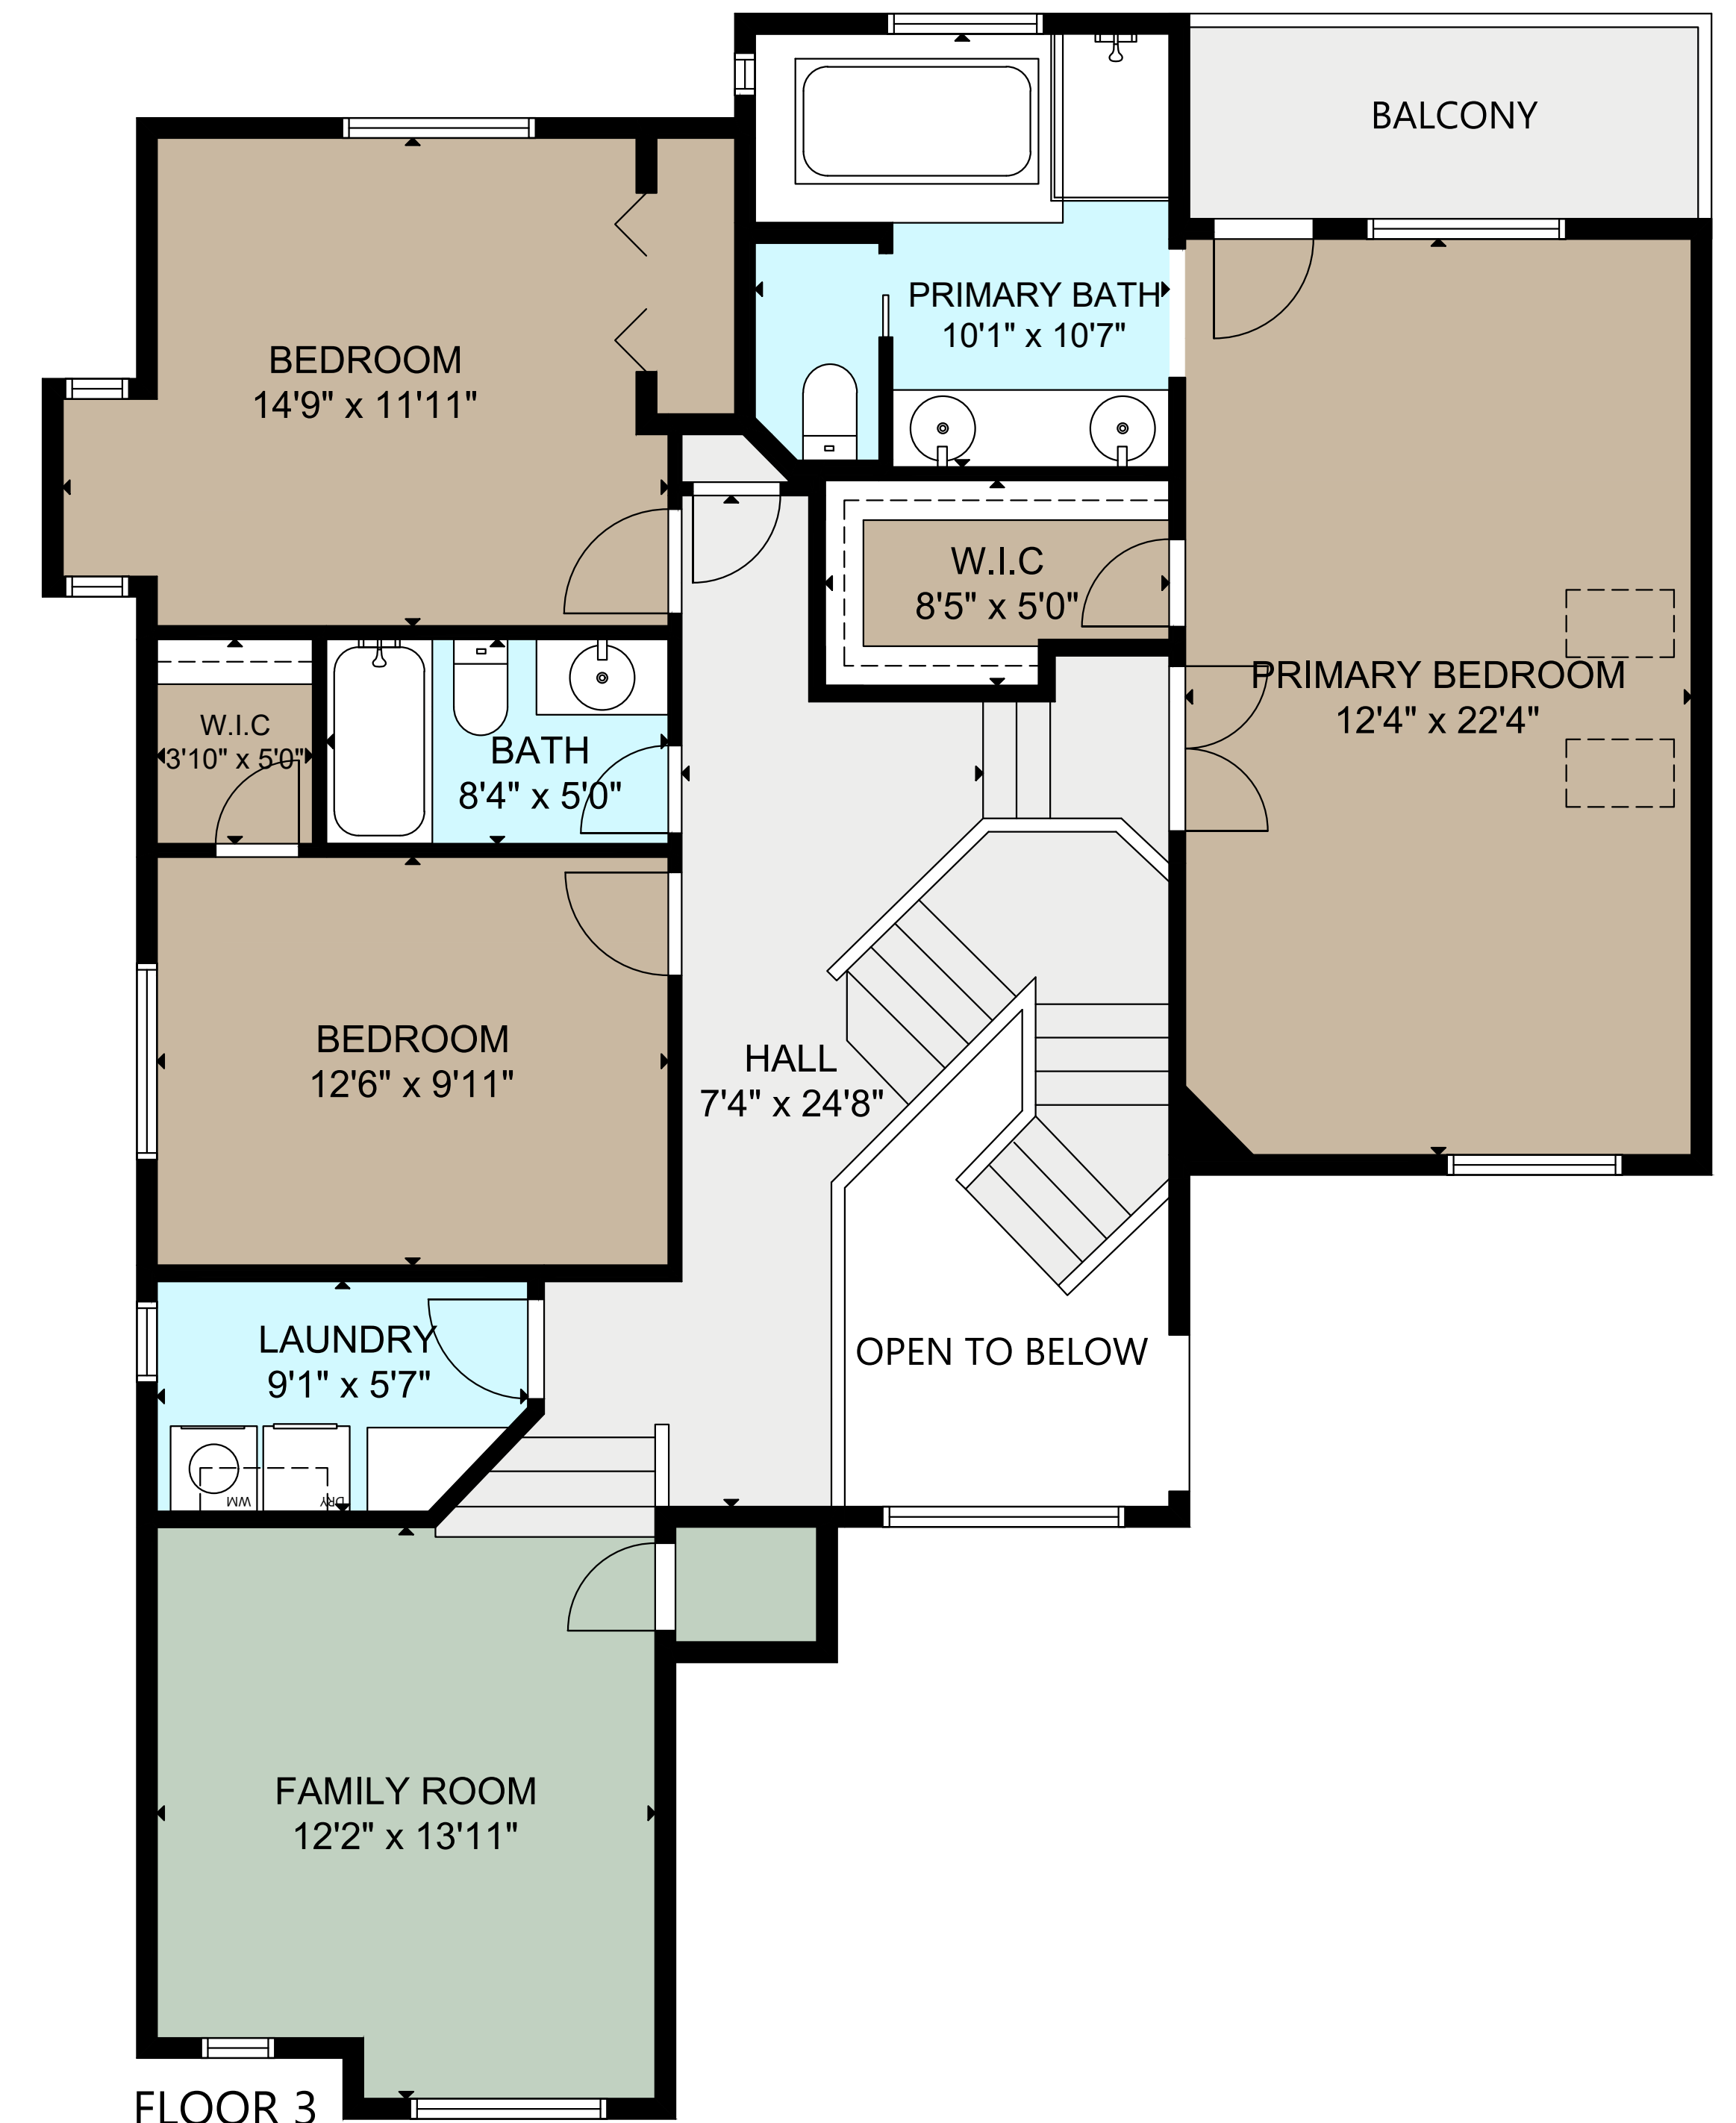

FLOOR 1

FLOOR 2

FLOOR 3

GROSS INTERNAL AREA
 TOTAL: 3,343 sq ft
 FLOOR 1: 847 sq ft, FLOOR 2: 1,232 sq ft
 FLOOR 3: 1,264 sq ft
 EXCLUDED AREA: GARAGE: 503 sq ft

SIZE AND DIMENSIONS ARE APPROXIMATE, ACTUAL MAY VARY.