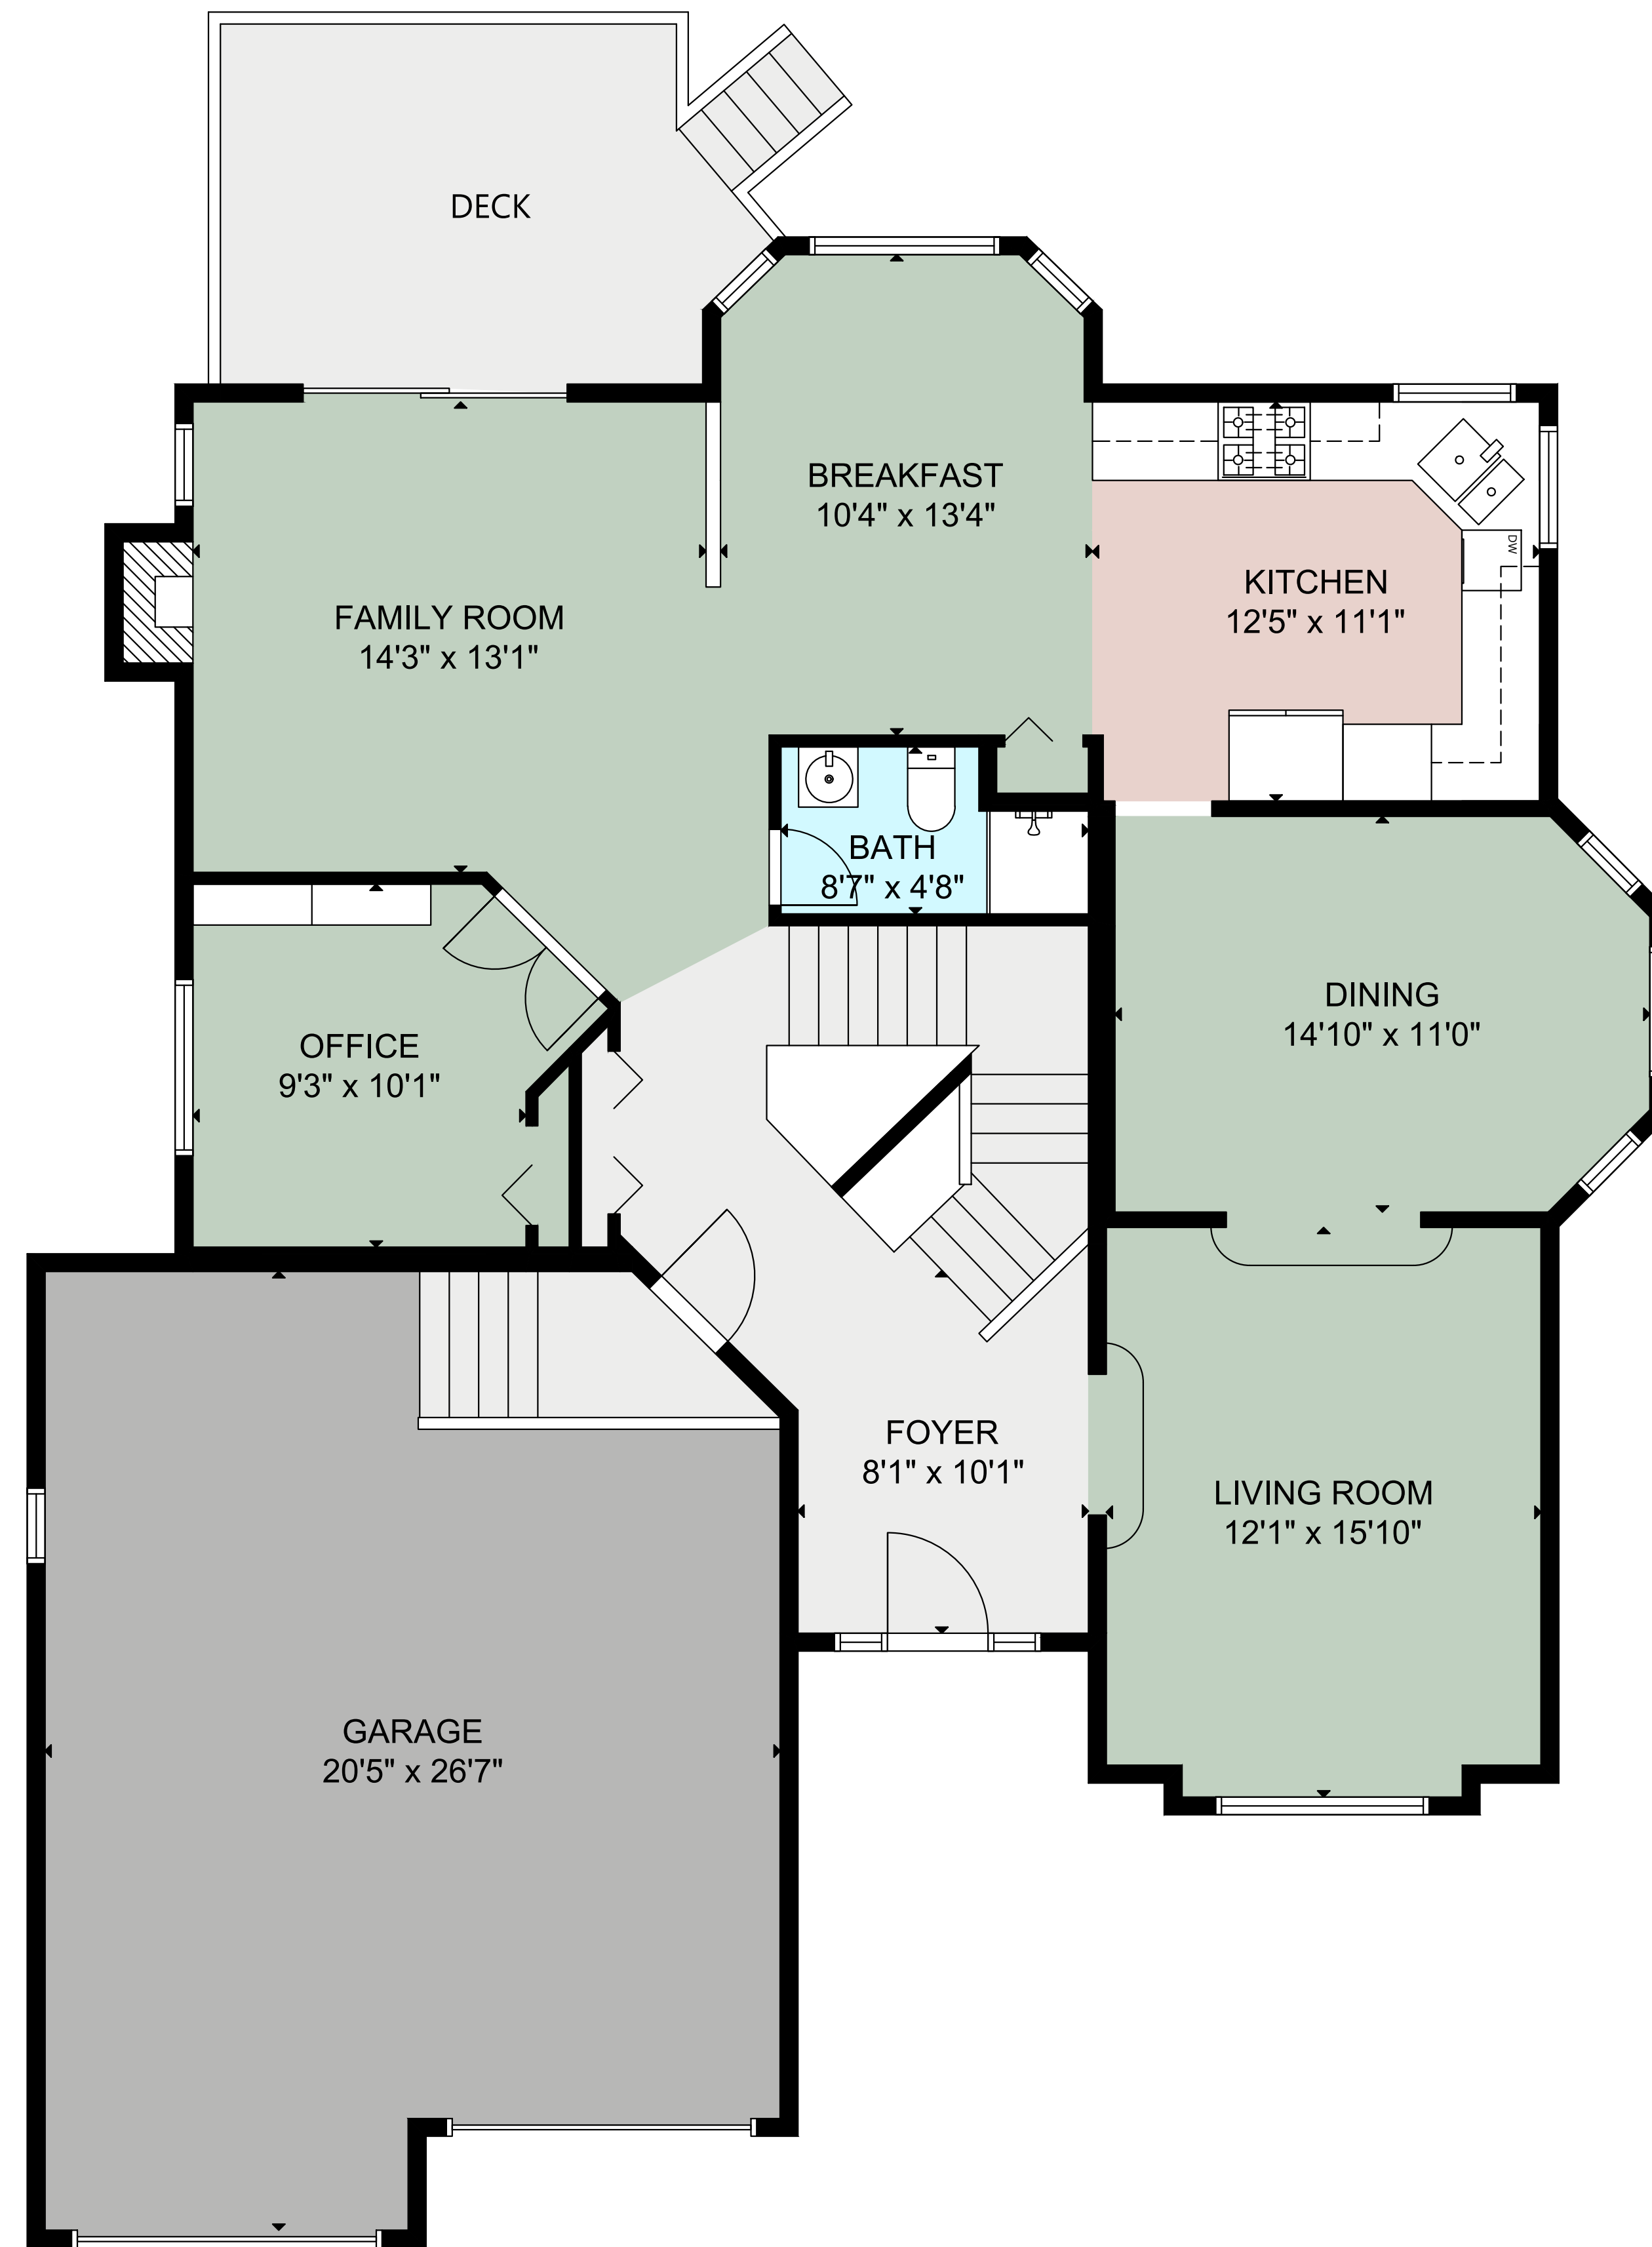

FLOOR 1

FLOOR 2

FLOOR 3

GROSS INTERNAL AREA
 TOTAL: 3,343 sq ft
 FLOOR 1: 847 sq ft, FLOOR 2: 1,232 sq ft
 FLOOR 3: 1,264 sq ft
 EXCLUDED AREA: GARAGE: 503 sq ft

SIZE AND DIMENSIONS ARE APPROXIMATE, ACTUAL MAY VARY.