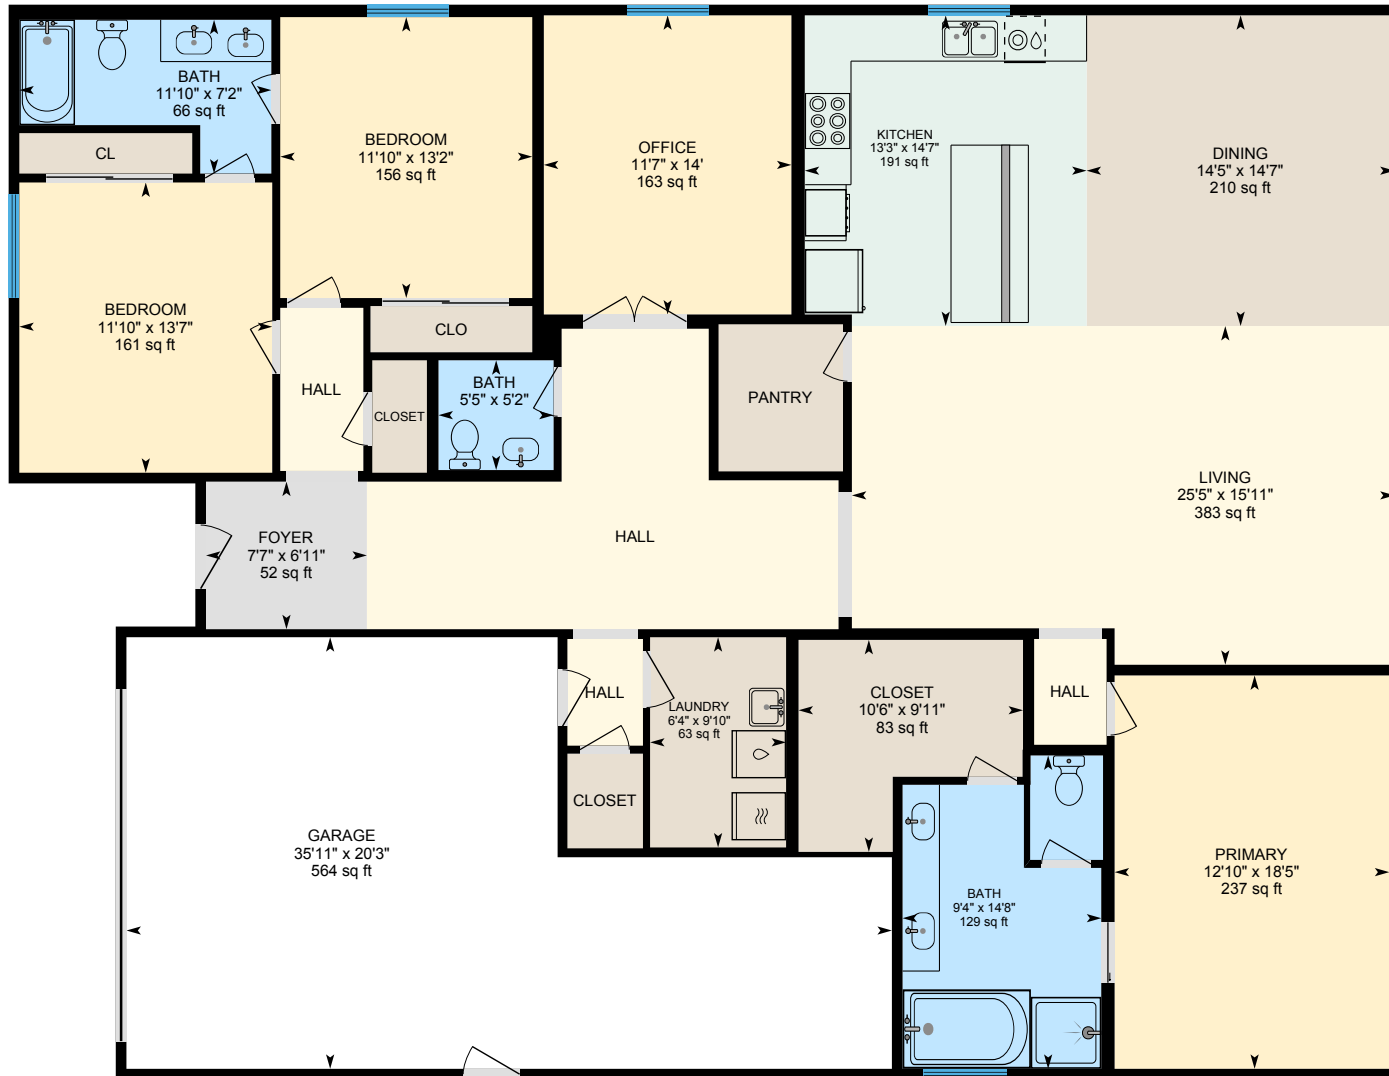

1485 United St, Manteca, CA

Main Floor Finished Area 2529.29 sq ft
Unfinished Area 594.47 sq ft

PREPARED: 2024/02/07

White regions are excluded from total floor area in iGUIDE floor plans. All room dimensions and floor areas must be considered approximate and are subject to independent verification.