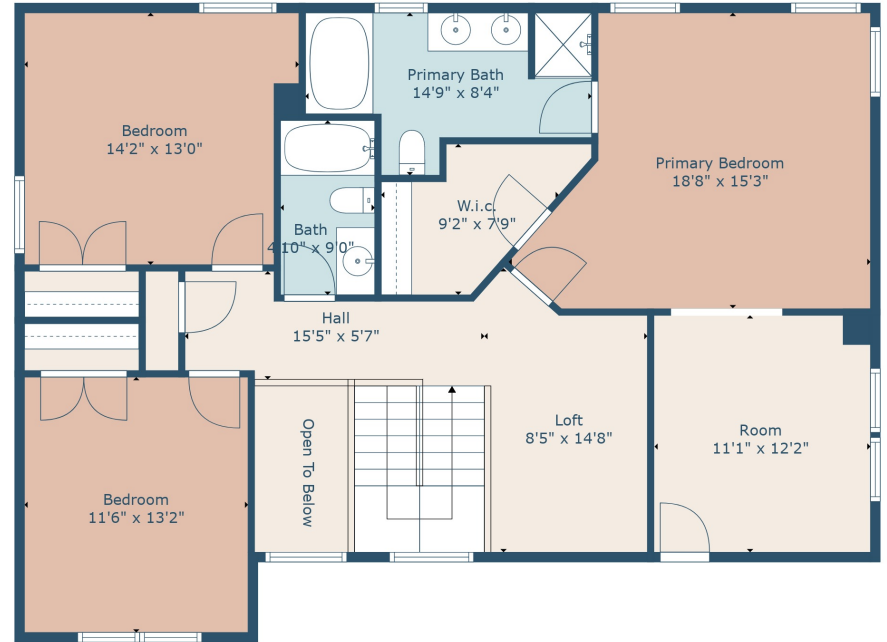

Floor 1

Floor 2

**TOTAL: 2231 sq. ft**  
 FLOOR 1: 1014 sq. ft, FLOOR 2: 1217 sq. ft  
 EXCLUDED AREAS: GARAGE: 437 sq. ft, OPEN TO BELOW: 41 sq. ft

Measurements Are Calculated By Cubicasa Technology. Deemed Highly Reliable But Not Guaranteed.

**TOTAL: 2231 sq. ft**  
 FLOOR 1: 1014 sq. ft, FLOOR 2: 1217 sq. ft  
 EXCLUDED AREAS: GARAGE: 437 sq. ft, OPEN TO BELOW: 41 sq. ft

Measurements Are Calculated By Cubicasa Technology. Deemed Highly Reliable But Not Guaranteed.