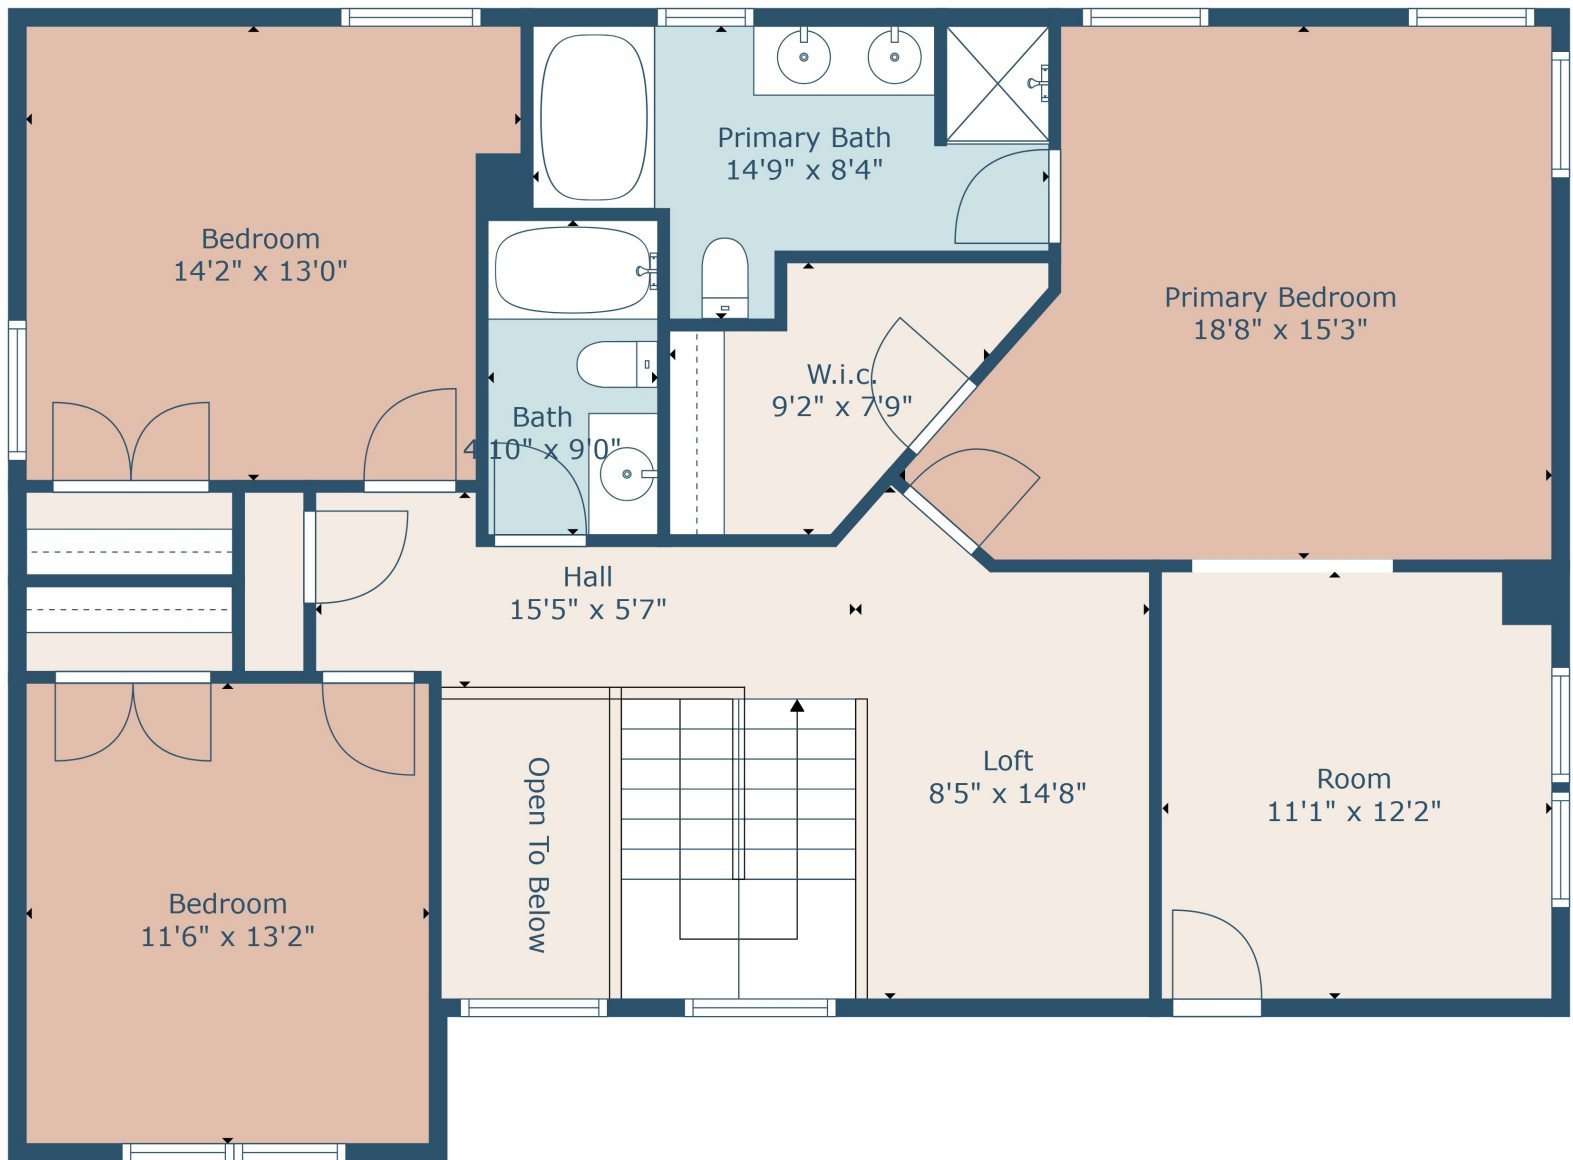

Floor 1

Floor 2

**TOTAL: 2231 sq. ft**  
 FLOOR 1: 1014 sq. ft, FLOOR 2: 1217 sq. ft  
 EXCLUDED AREAS: GARAGE: 437 sq. ft, OPEN TO BELOW: 41 sq. ft

Measurements Are Calculated By Cubicasa Technology. Deemed Highly Reliable But Not Guaranteed.

**TOTAL: 2231 sq. ft**  
 FLOOR 1: 1014 sq. ft, FLOOR 2: 1217 sq. ft  
 EXCLUDED AREAS: GARAGE: 437 sq. ft, OPEN TO BELOW: 41 sq. ft

Measurements Are Calculated By Cubicasa Technology. Deemed Highly Reliable But Not Guaranteed.