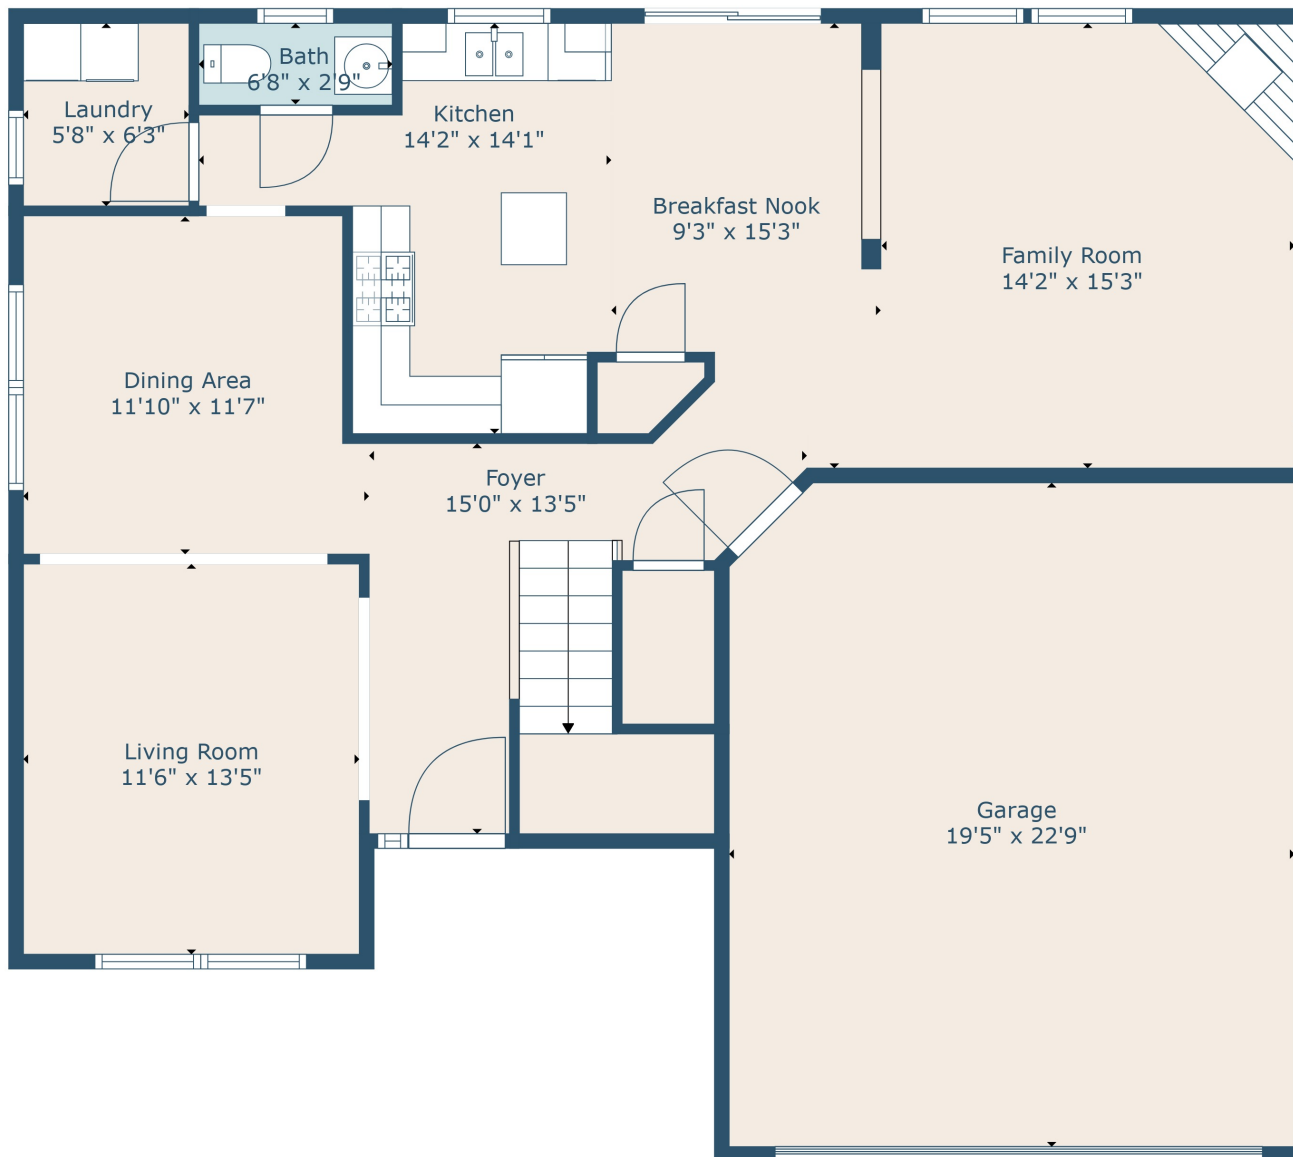

Floor 1

Floor 2

**TOTAL: 2231 sq. ft**  
 FLOOR 1: 1014 sq. ft, FLOOR 2: 1217 sq. ft  
 EXCLUDED AREAS: GARAGE: 437 sq. ft, OPEN TO BELOW: 41 sq. ft

Measurements Are Calculated By Cubicasa Technology. Deemed Highly Reliable But Not Guaranteed.

**TOTAL: 2231 sq. ft**  
 FLOOR 1: 1014 sq. ft, FLOOR 2: 1217 sq. ft  
 EXCLUDED AREAS: GARAGE: 437 sq. ft, OPEN TO BELOW: 41 sq. ft

Measurements Are Calculated By Cubicasa Technology. Deemed Highly Reliable But Not Guaranteed.