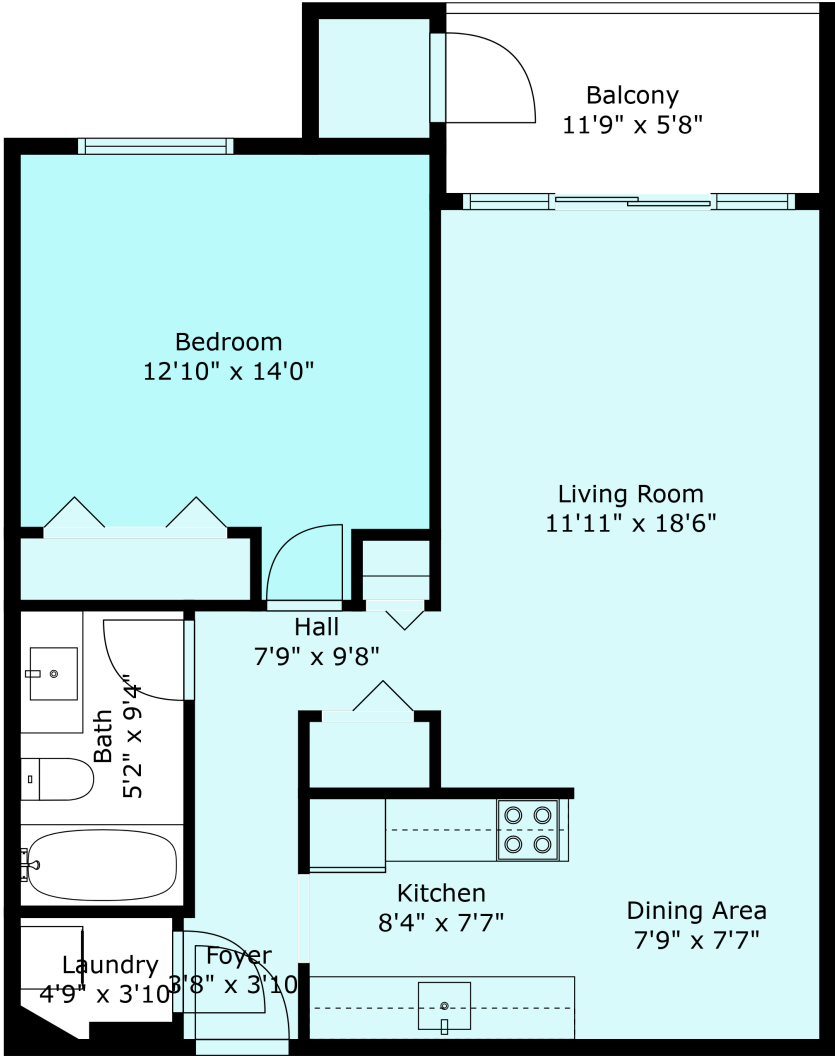

11184-5650 McIntosh Dr

Sabrina Vandenberg PREC
sabrina@chilliwackproperties.net

Estimated Areas:

Main Floor: 748 sq. ft
Balcony: 78 sq. ft
Total: 826 Sq. Ft