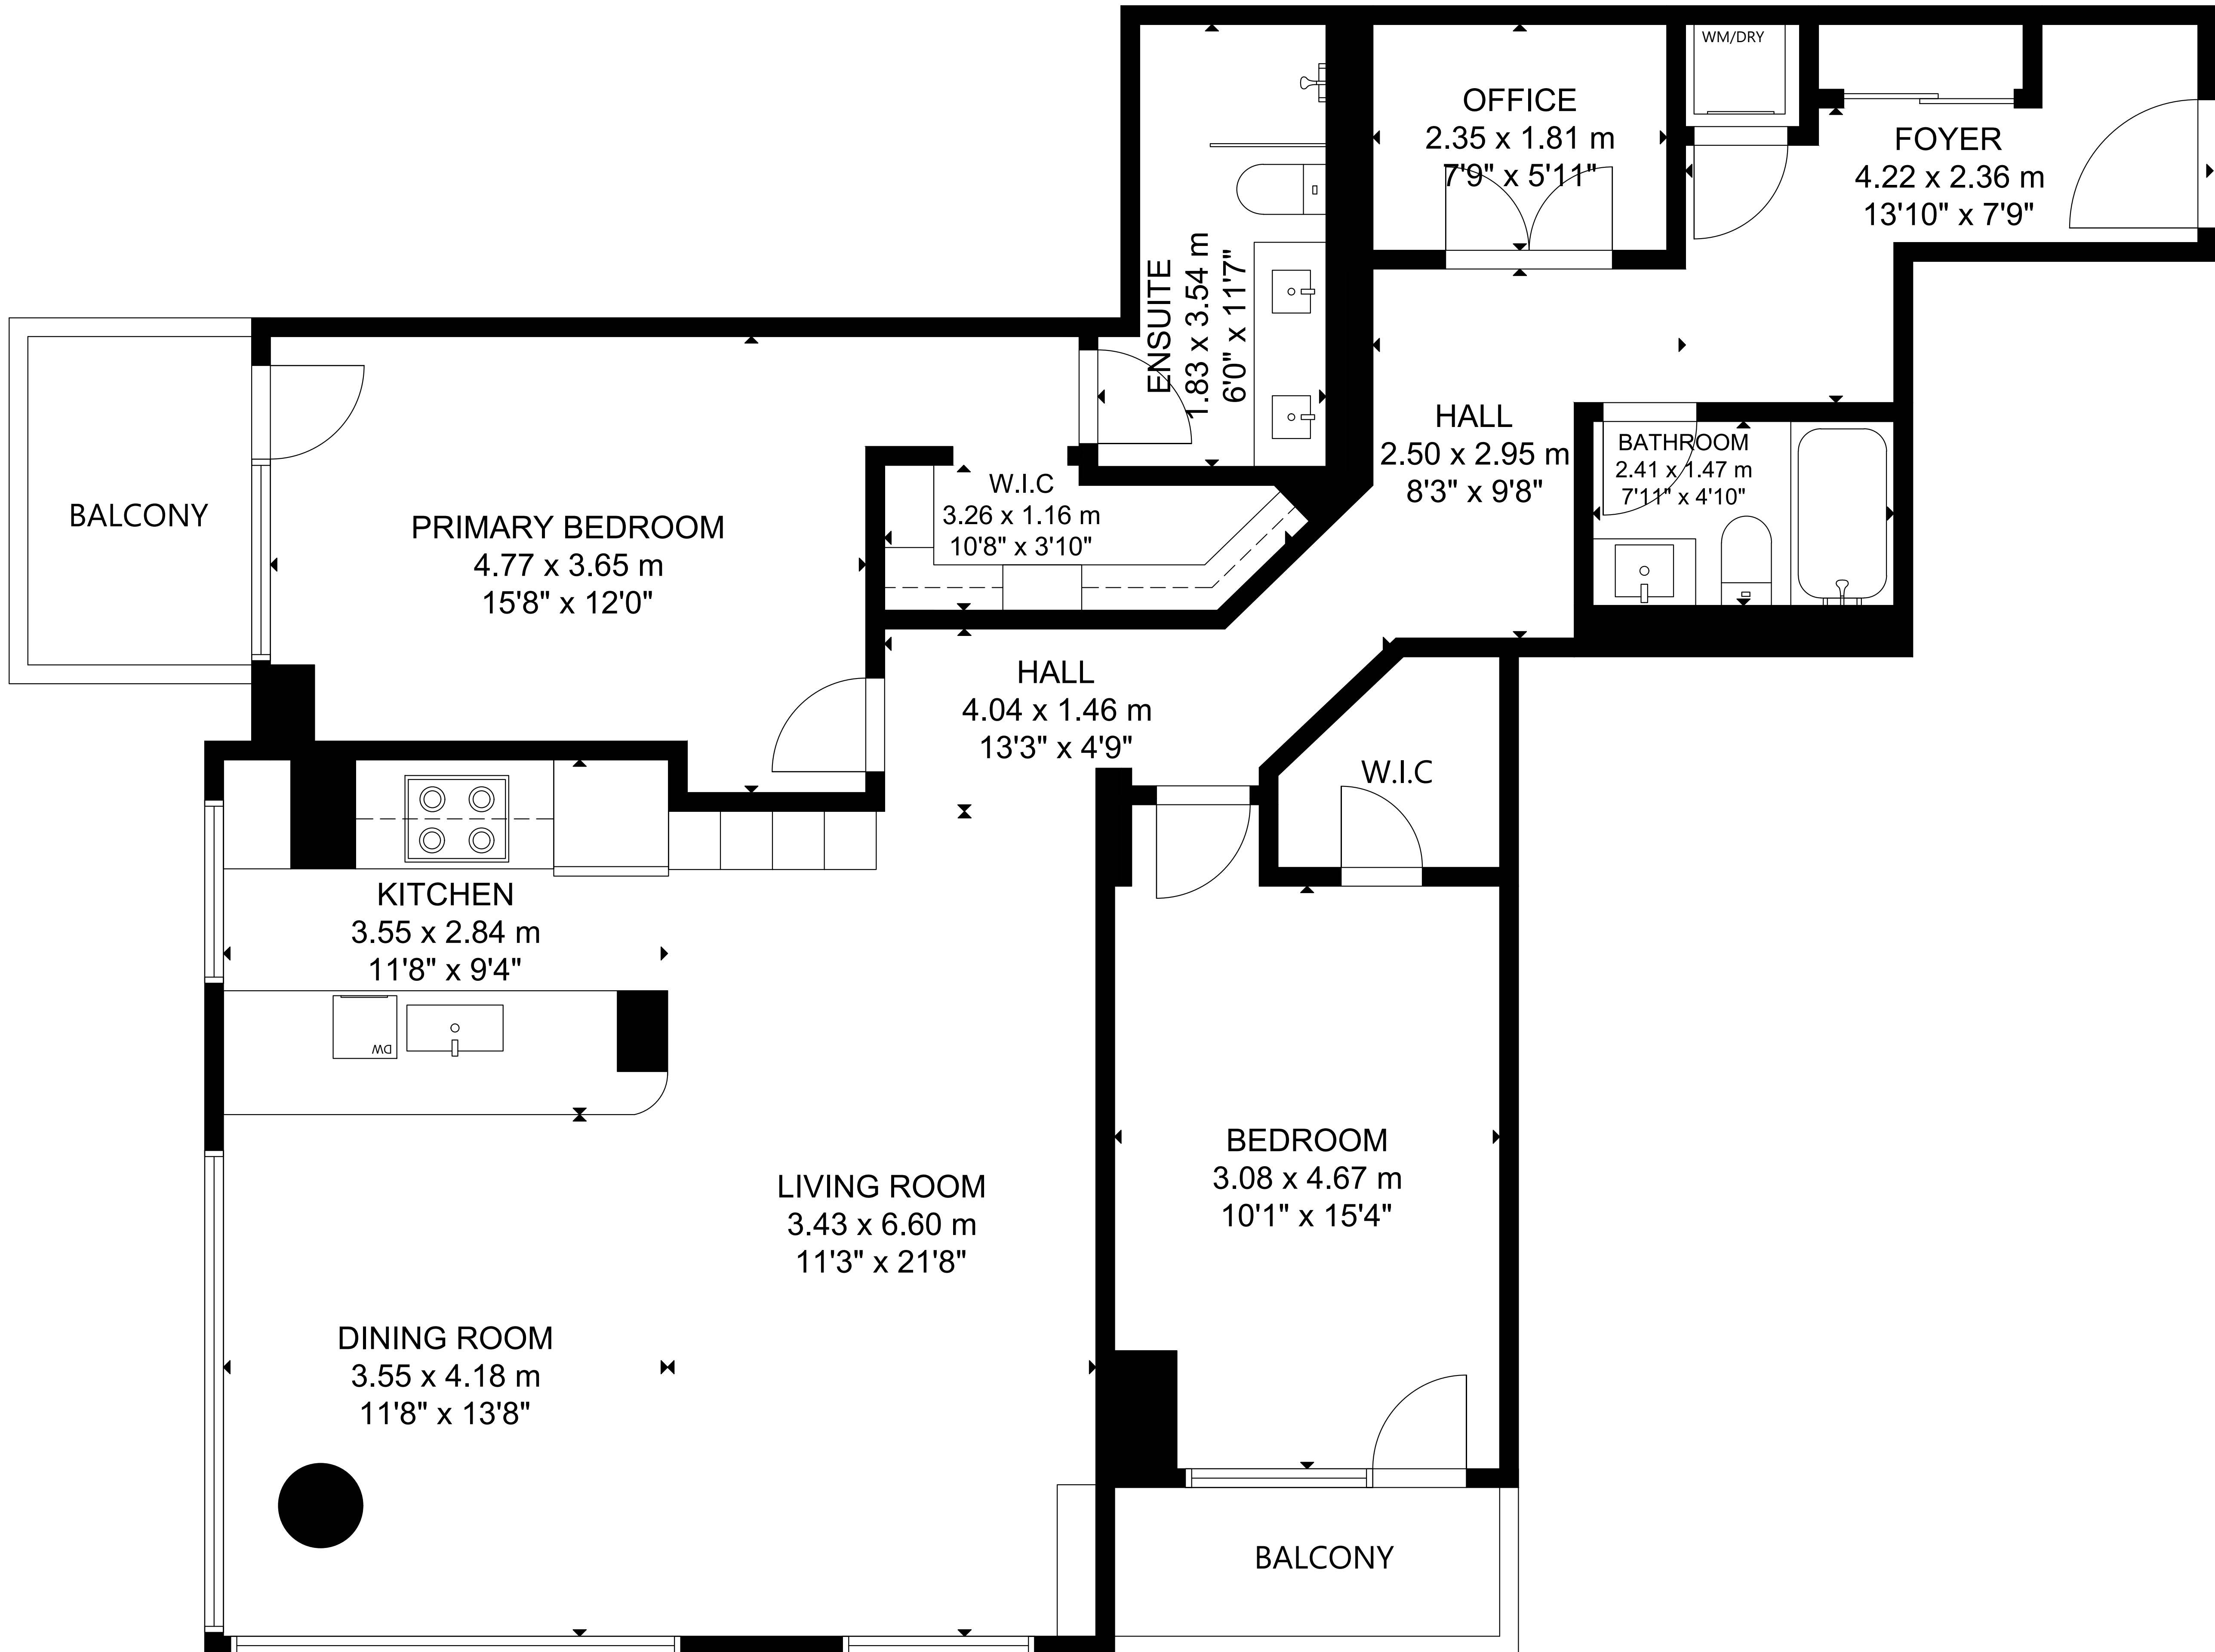

380 Macpherson Ave, Suite 206

MAIN FLOOR

GROSS INTERNAL AREA
MAIN FLOOR: 127 m²/1,367 sq ft
TOTAL: 127 m²/1,367 sq ft
SIZE AND DIMENSIONS ARE APPROXIMATE, ACTUAL MAY VARY.