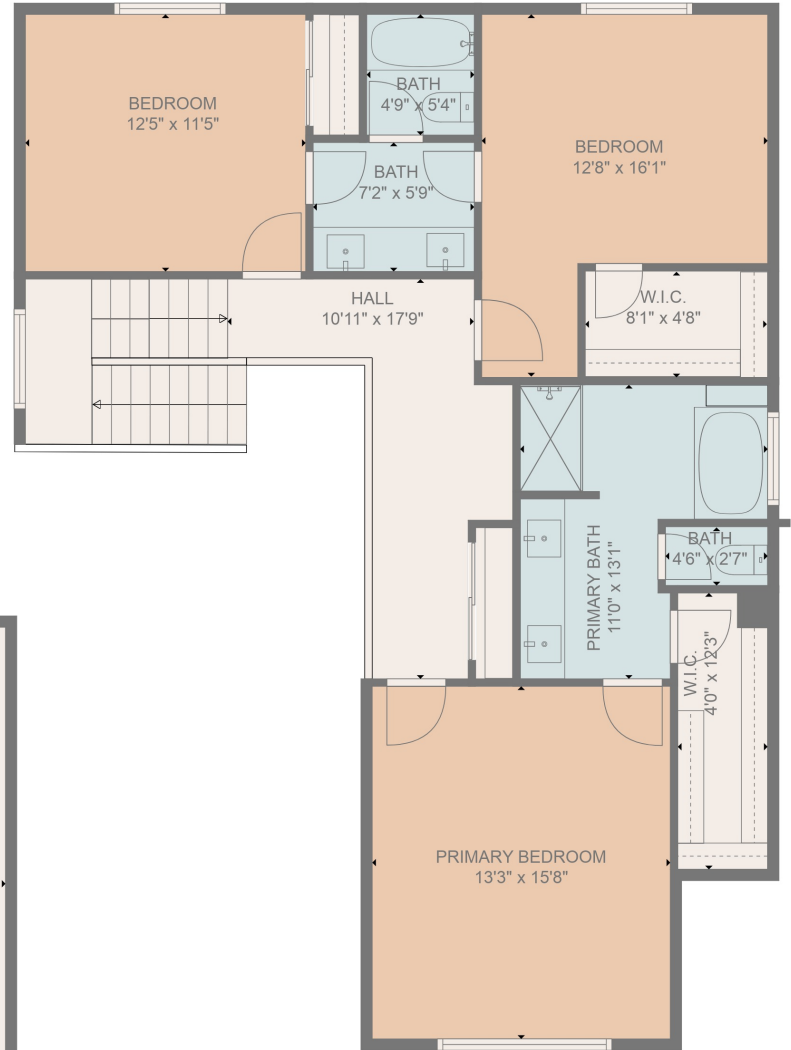

FLOOR 1

FLOOR 2

Total scanned area: 2964 sq. ft

MEASUREMENTS ARE DEEMED HIGHLY RELIABLE BUT NOT GUARANTEED

Total scanned area: 2964 sq. ft

MEASUREMENTS ARE DEEMED HIGHLY RELIABLE BUT NOT GUARANTEED

Total scanned area: 2964 sq. ft