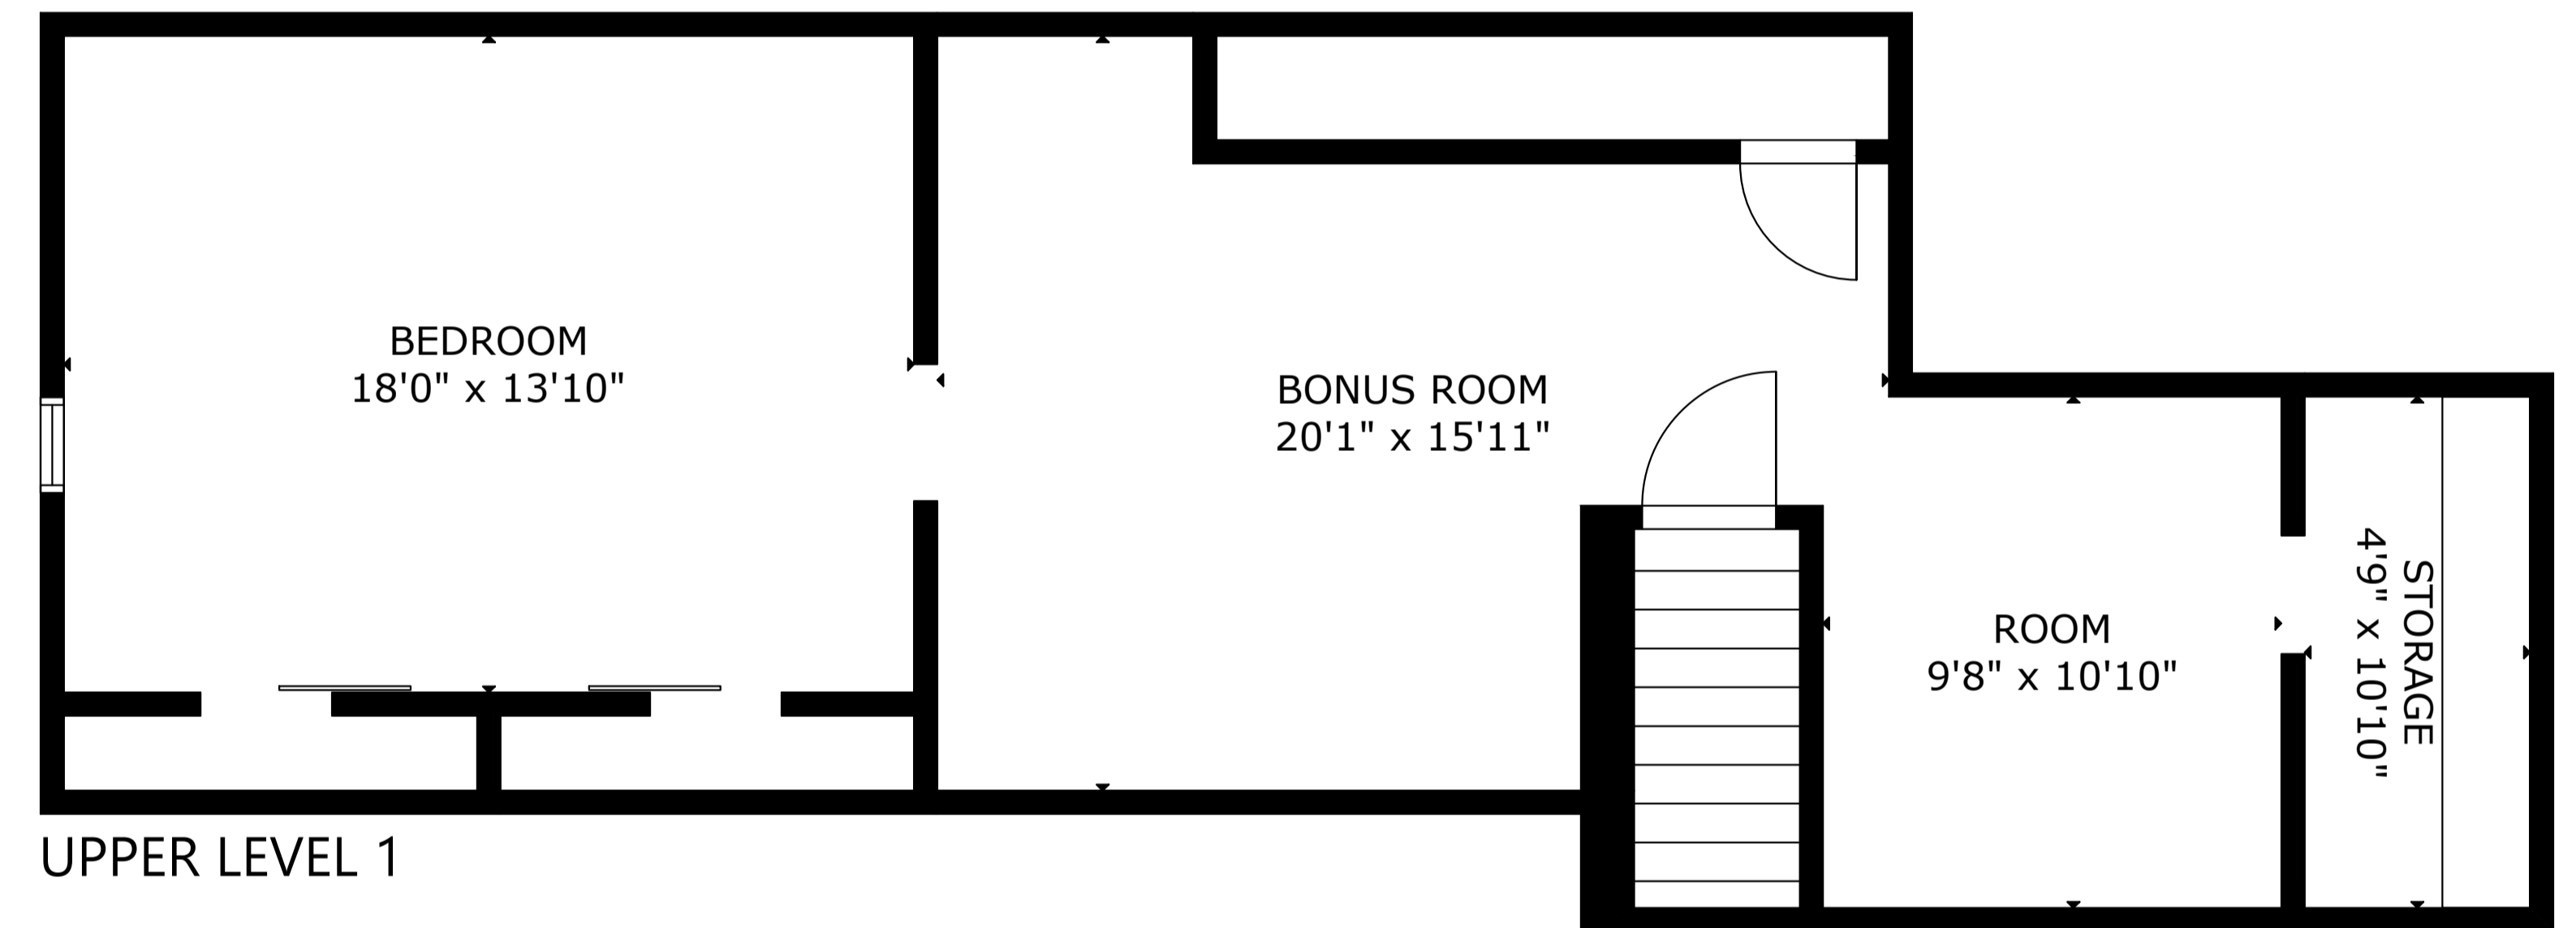

MAIN FLOOR

UPPER LEVEL 1

GROSS INTERNAL AREA
 TOTAL: 2,692 sq ft
 MAIN FLOOR: 1,917 sq ft, UPPER LEVEL 1: 775 sq ft
 SIZE AND DIMENSIONS ARE APPROXIMATE, ACTUAL MAY VARY