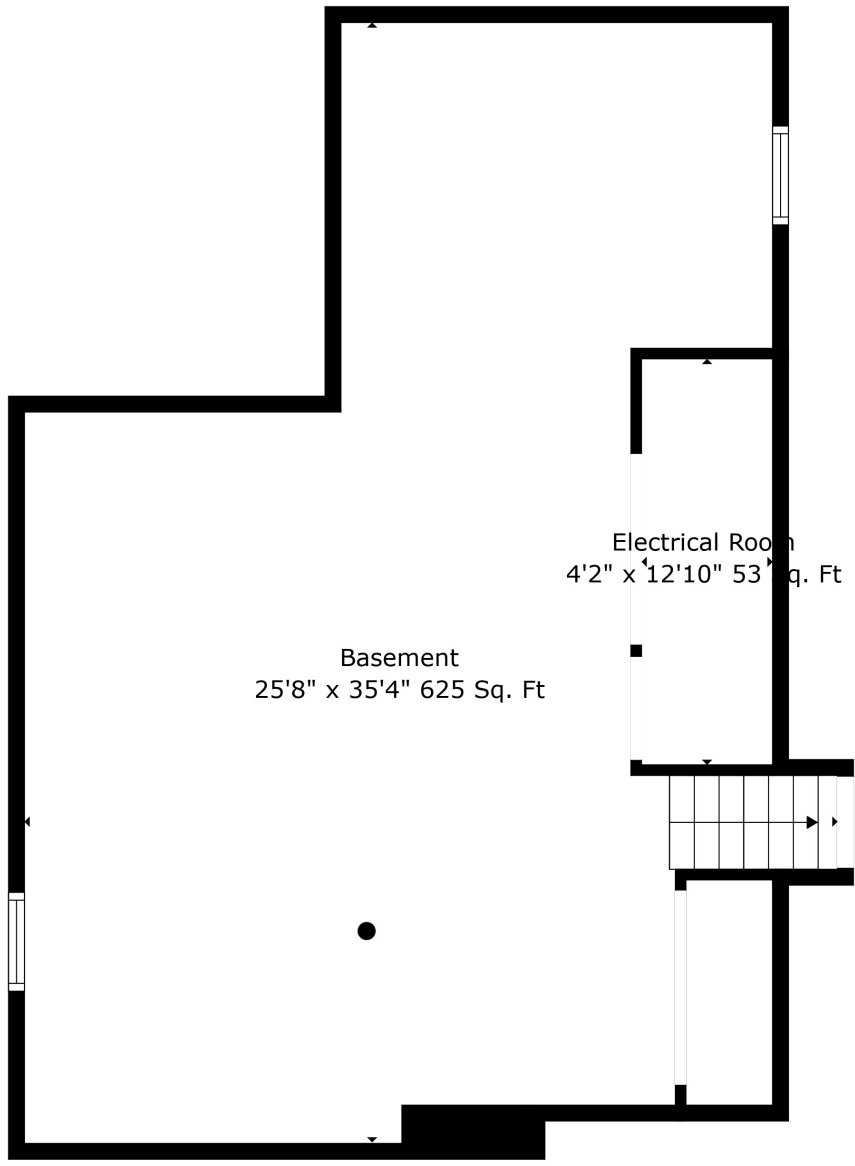

Floor 2

Floor 1

Floor 3

Total scanned area: 4223 sq. ft

Measurements Are Calculated By Cubicasa Technology. Deemed Highly Reliable But Not Guaranteed.

Total scanned area: 4223 sq. ft

Measurements Are Calculated By Cubicasa Technology. Deemed Highly Reliable But Not Guaranteed.

Total scanned area: 4223 sq. ft

Total scanned area: 4223 sq. ft

Measurements Are Calculated By Cubicasa Technology. Deemed Highly Reliable But Not Guaranteed.