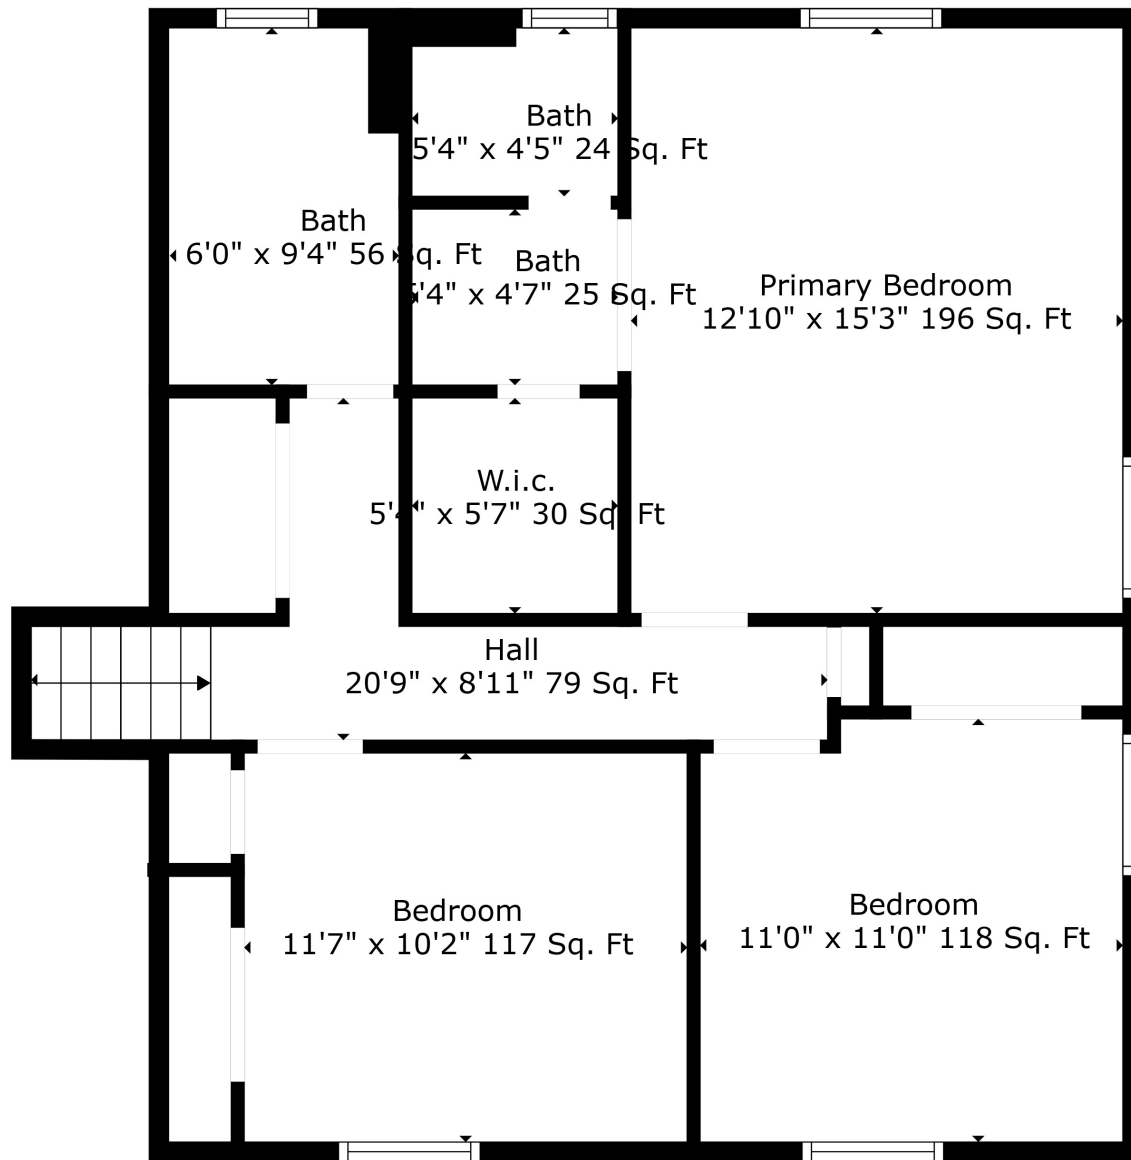

Floor 2

Floor 1

Floor 3

Total scanned area: 4223 sq. ft

Measurements Are Calculated By Cubicasa Technology. Deemed Highly Reliable But Not Guaranteed.

Total scanned area: 4223 sq. ft

Measurements Are Calculated By Cubicasa Technology. Deemed Highly Reliable But Not Guaranteed.

Total scanned area: 4223 sq. ft

Total scanned area: 4223 sq. ft

Measurements Are Calculated By Cubicasa Technology. Deemed Highly Reliable But Not Guaranteed.