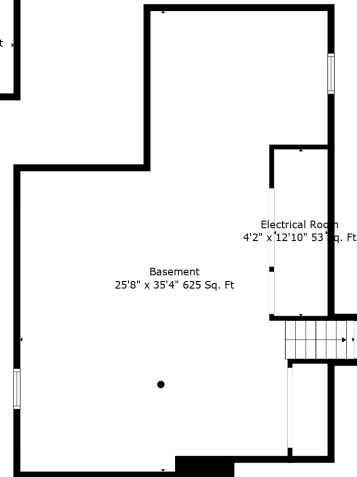

Floor 2

Floor 1

Floor 3

Total scanned area: 4223 sq. ft

Measurements Are Calculated By Cubicasa Technology. Deemed Highly Reliable But Not Guaranteed.

Total scanned area: 4223 sq. ft

Measurements Are Calculated By Cubicasa Technology. Deemed Highly Reliable But Not Guaranteed.

Total scanned area: 4223 sq. ft

Total scanned area: 4223 sq. ft

Measurements Are Calculated By Cubicasa Technology. Deemed Highly Reliable But Not Guaranteed.