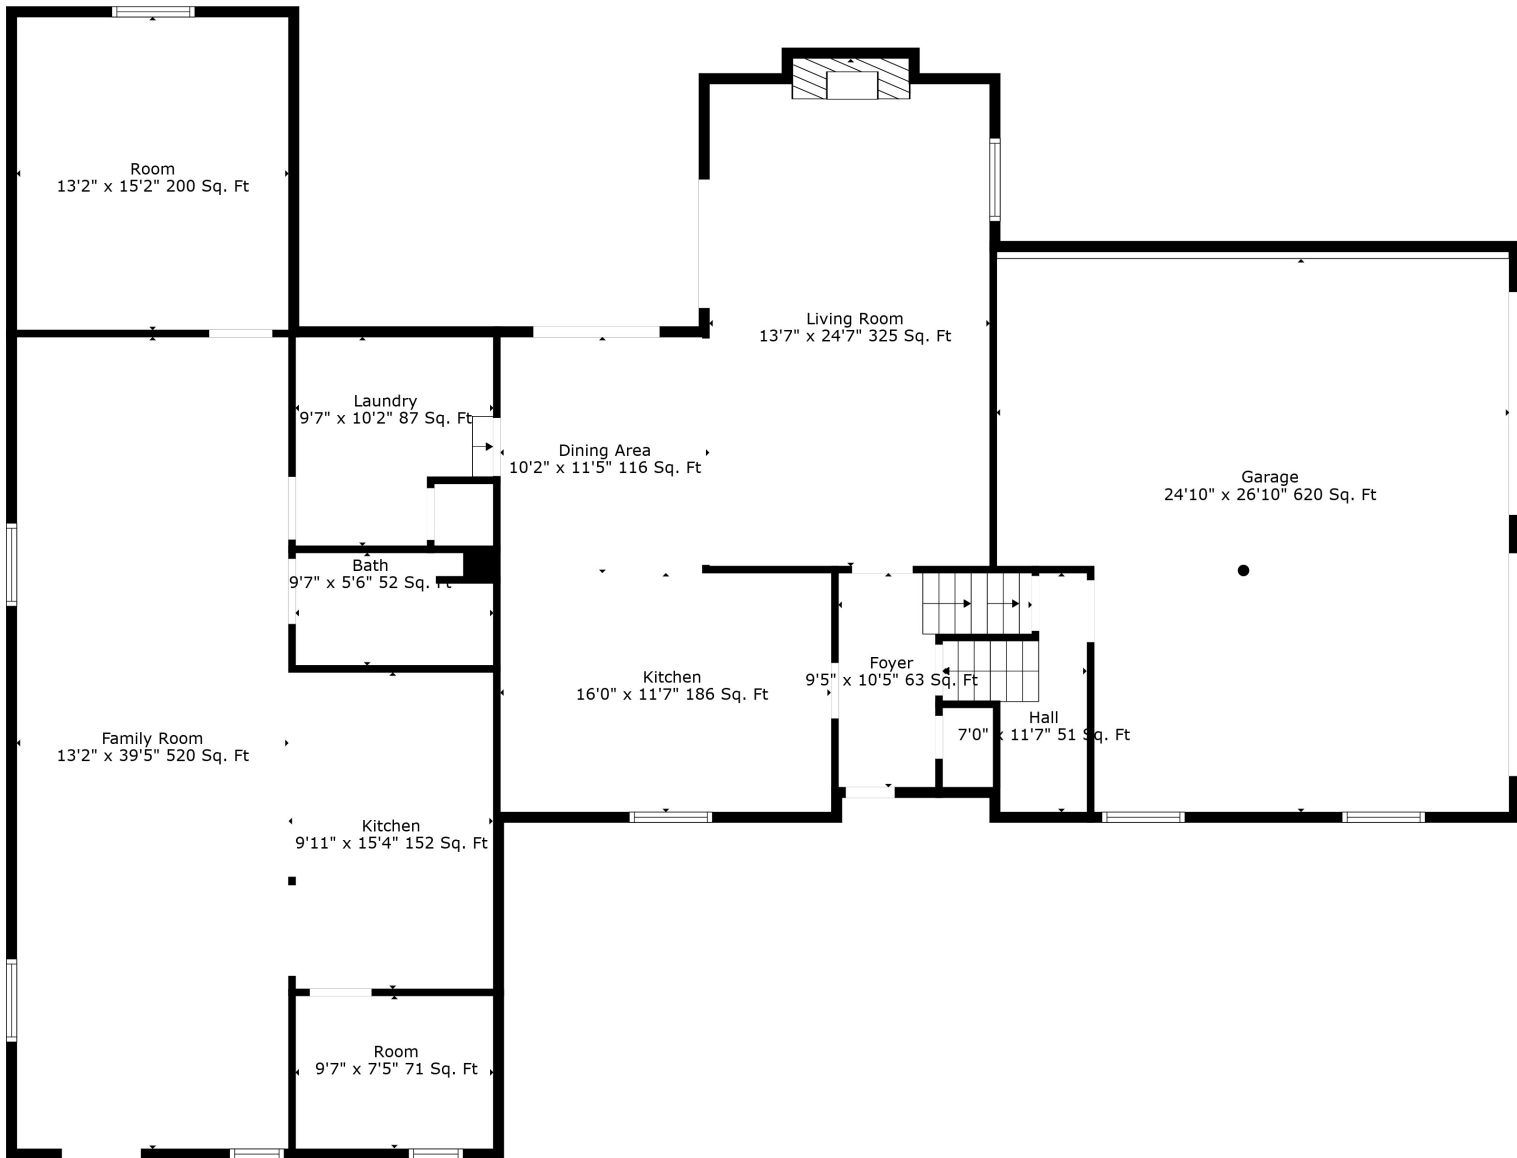

Floor 2

Floor 1

Floor 3

Total scanned area: 4223 sq. ft

Measurements Are Calculated By Cubicasa Technology. Deemed Highly Reliable But Not Guaranteed.

Total scanned area: 4223 sq. ft

Measurements Are Calculated By Cubicasa Technology. Deemed Highly Reliable But Not Guaranteed.

Total scanned area: 4223 sq. ft

Total scanned area: 4223 sq. ft

Measurements Are Calculated By Cubicasa Technology. Deemed Highly Reliable But Not Guaranteed.