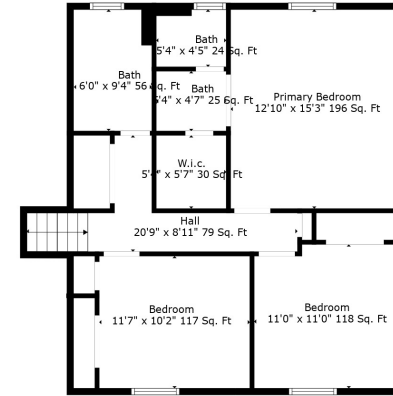

Floor 2

Floor 1

Floor 3

Total scanned area: 4223 sq. ft

Measurements Are Calculated By Cubicasa Technology. Deemed Highly Reliable But Not Guaranteed.

Total scanned area: 4223 sq. ft

Measurements Are Calculated By Cubicasa Technology. Deemed Highly Reliable But Not Guaranteed.

Total scanned area: 4223 sq. ft

Total scanned area: 4223 sq. ft

Measurements Are Calculated By Cubicasa Technology. Deemed Highly Reliable But Not Guaranteed.