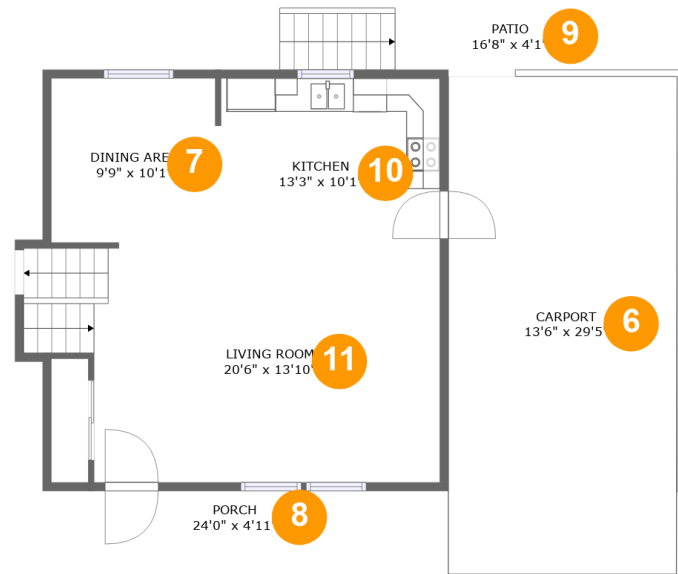

## Room dimensions

Floor 1

Total sqft: 598

Living area: 0

#		Dimensions	sqft	Counted as living area
1	Basement	23'0" x 23'11"	550 sq. ft	No

## Room dimensions

Floor 2

Total sqft: 538 Living area: 527

#		Dimensions	sqft	Counted as living area
2	Bedroom	12'8" x 9'8"	105 sq. ft	Yes
3	Bath	9'3" x 4'7"	37 sq. ft	Yes
4	Hall	4'0" x 4'10"	19 sq. ft	Yes
5	Family Room	19'3" x 13'10"	281 sq. ft	Yes

**721 Arcadia Circle, Dillon Woods, Vinton, Roanoke County, Virginia, United States, 24179**

**Room dimensions**

Floor 3

Total sqft: 1213

Living area: 609

#		Dimensions	sqft	Counted as living area
6	Carport	13'6" x 29'5"	398 sq. ft	No
7	Dining Area	9'9" x 10'1"	96 sq. ft	Yes
8	Porch	24'0" x 4'11"	118 sq. ft	No
9	Patio	16'8" x 4'1"	88 sq. ft	No
10	Kitchen	13'3" x 10'1"	133 sq. ft	Yes
11	Living Room	20'6" x 13'10"	309 sq. ft	Yes

**13 Floor 4 - Hall**

Dimensions: 8'6" x 5'8"  
Area: 48 sq. ft  
Counted as living area: Yes

Heated: Yes  
Finished: Yes  
Enclosed: Yes  
Contiguous: Yes  
Permitted: Yes  
Wet space: No  
Addition: No  
Conversion: No