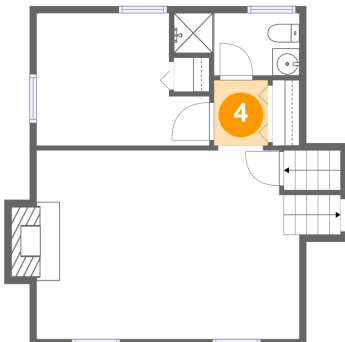

4 Floor 2 - Hall

Dimensions: 4'0" x 4'10"
Area: 19 sq. ft
Counted as living area: Yes

Heated: Yes
Finished: Yes
Enclosed: Yes
Contiguous: Yes
Permitted: Yes
Wet space: No
Addition: No
Conversion: No