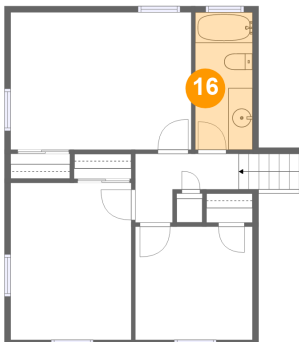

**721 Arcadia Circle, Dillon Woods, Vinton, Roanoke  
County, Virginia, United States, 24179**

**15 Floor 4 - Bedroom**

**Dimensions: 9'11" x 12'11"**  
**Area: 129 sq. ft**  
**Counted as living area: Yes**

**Heated: Yes**  
**Finished: Yes**  
**Enclosed: Yes**  
**Contiguous: Yes**  
**Permitted: Yes**  
**Wet space: No**  
**Addition: No**  
**Conversion: No**

**16 Floor 4 - Bath**

**Dimensions: 4'9" x 11'4"**  
**Area: 53 sq. ft**  
**Counted as living area: Yes**