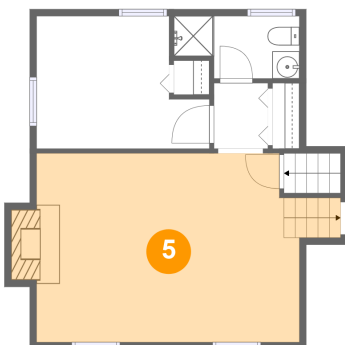

5 Floor 2 - Family Room

Dimensions: 19'3" x 13'10"
Area: 281 sq. ft
Counted as living area: Yes

Heated: Yes
Finished: Yes
Enclosed: Yes
Contiguous: Yes
Permitted: Yes
Wet space: No
Addition: No
Conversion: No