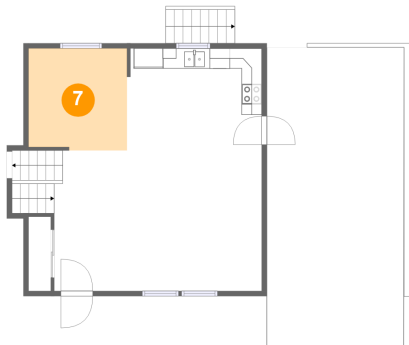

7 Floor 3 - Dining Area

Dimensions: 9'9" x 10'1"
Area: 96 sq. ft
Counted as living area: Yes

Heated: Yes
Finished: Yes
Enclosed: Yes
Contiguous: Yes
Permitted: Yes
Wet space: No
Addition: No
Conversion: No