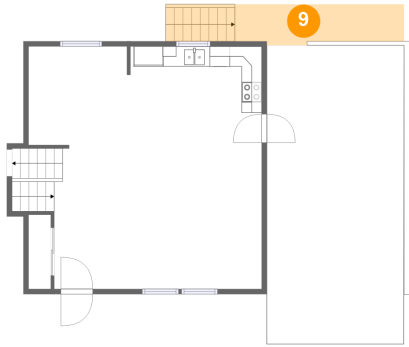

721 Arcadia Circle, Dillon Woods, Vinton, Roanoke County, Virginia, United States, 24179

9 Floor 3 - Patio

Dimensions: 16'8" x 4'1"
Area: 88 sq. ft
Counted as living area: No

Heated: No
Finished: Yes
Enclosed: No
Contiguous: Yes
Permitted: Yes
Wet space: No
Addition: No
Conversion: No