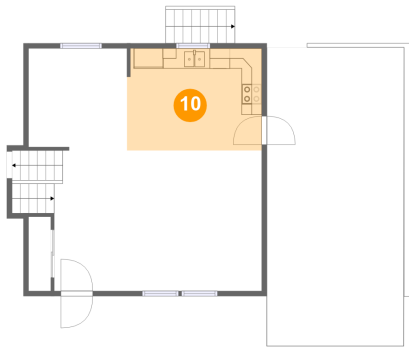

10 Floor 3 - Kitchen

Dimensions: 13'3" x 10'1"
Area: 133 sq. ft
Counted as living area: Yes

Heated: Yes
Finished: Yes
Enclosed: Yes
Contiguous: Yes
Permitted: Yes
Wet space: No
Addition: No
Conversion: No