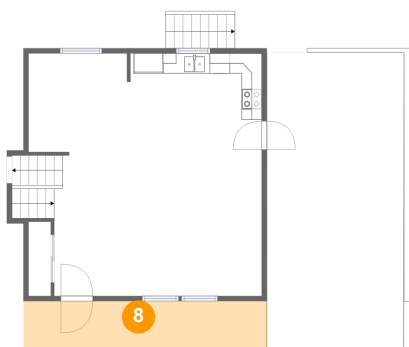

8 Floor 3 - Porch

Dimensions: 24'0" x 4'11"
Area: 118 sq. ft
Counted as living area: No

Heated: No
Finished: Yes
Enclosed: No
Contiguous: Yes
Permitted: Yes
Wet space: No
Addition: No
Conversion: No