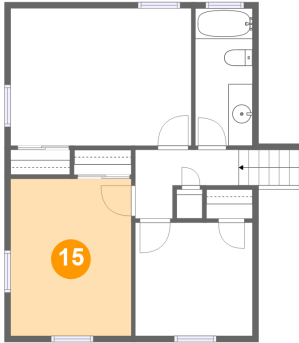

**14 Floor 4 - Primary Bedroom**

Dimensions: 14'11" x 11'4"  
Area: 169 sq. ft  
Counted as living area: Yes

Heated: Yes  
Finished: Yes  
Enclosed: Yes  
Contiguous: Yes  
Permitted: Yes  
Wet space: No  
Addition: No  
Conversion: No

**721 Arcadia Circle, Dillon Woods, Vinton, Roanoke  
County, Virginia, United States, 24179**

**15 Floor 4 - Bedroom**

**Dimensions: 9'11" x 12'11"**  
**Area: 129 sq. ft**  
**Counted as living area: Yes**