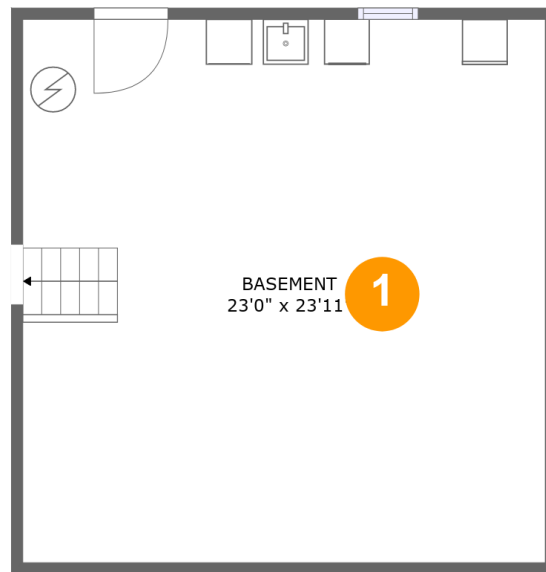

## Room dimensions

Floor 1

Total sqft: 598

Living area: 0

#		Dimensions	sqft	Counted as living area
1	Basement	23'0" x 23'11"	550 sq. ft	No