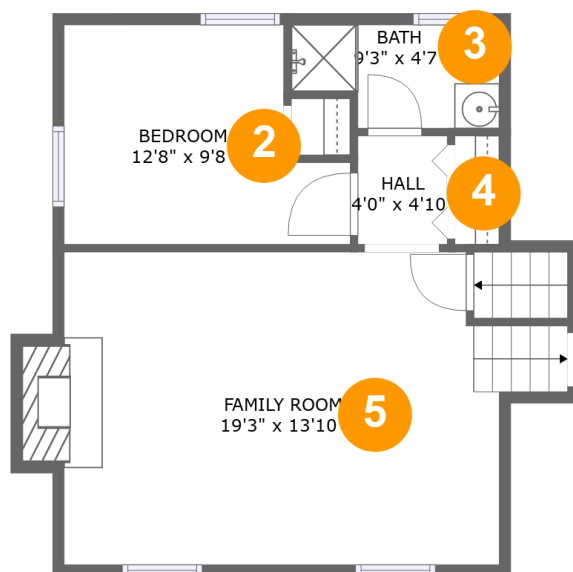

## Room dimensions

Floor 1

Total sqft: 598

Living area: 0

#		Dimensions	sqft	Counted as living area
1	Basement	23'0" x 23'11"	550 sq. ft	No

## Room dimensions

Floor 2

Total sqft: 538 Living area: 527

#		Dimensions	sqft	Counted as living area
2	Bedroom	12'8" x 9'8"	105 sq. ft	Yes
3	Bath	9'3" x 4'7"	37 sq. ft	Yes
4	Hall	4'0" x 4'10"	19 sq. ft	Yes
5	Family Room	19'3" x 13'10"	281 sq. ft	Yes

**721 Arcadia Circle, Dillon Woods, Vinton, Roanoke County, Virginia, United States, 24179**

**Room dimensions**

Floor 3

Total sqft: 1213

Living area: 609

#		Dimensions	sqft	Counted as living area
6	Carport	13'6" x 29'5"	398 sq. ft	No
7	Dining Area	9'9" x 10'1"	96 sq. ft	Yes
8	Porch	24'0" x 4'11"	118 sq. ft	No
9	Patio	16'8" x 4'1"	88 sq. ft	No
10	Kitchen	13'3" x 10'1"	133 sq. ft	Yes
11	Living Room	20'6" x 13'10"	309 sq. ft	Yes

## 5 Floor 2 - Family Room

Dimensions: 19'3" x 13'10"  
Area: 281 sq. ft  
Counted as living area: Yes

Heated: Yes  
Finished: Yes  
Enclosed: Yes  
Contiguous: Yes  
Permitted: Yes  
Wet space: No  
Addition: No  
Conversion: No