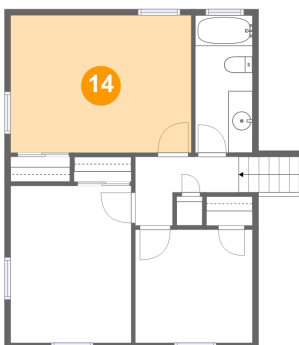

14 Floor 4 - Primary Bedroom

Dimensions: 14'11" x 11'4"
Area: 169 sq. ft
Counted as living area: Yes

Heated: Yes
Finished: Yes
Enclosed: Yes
Contiguous: Yes
Permitted: Yes
Wet space: No
Addition: No
Conversion: No