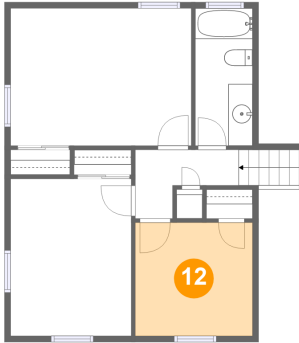

## 11 Floor 3 - Living Room

Dimensions: 20'6" x 13'10"  
Area: 309 sq. ft  
Counted as living area: Yes

Heated: Yes  
Finished: Yes  
Enclosed: Yes  
Contiguous: Yes  
Permitted: Yes  
Wet space: No  
Addition: No  
Conversion: No

**721 Arcadia Circle, Dillon Woods, Vinton, Roanoke  
County, Virginia, United States, 24179**

**12 Floor 4 - Bedroom**

Dimensions: 9'8" x 9'4"  
Area: 90 sq. ft  
Counted as living area: Yes

Heated: Yes  
Finished: Yes  
Enclosed: Yes  
Contiguous: Yes  
Permitted: Yes  
Wet space: No  
Addition: No  
Conversion: No