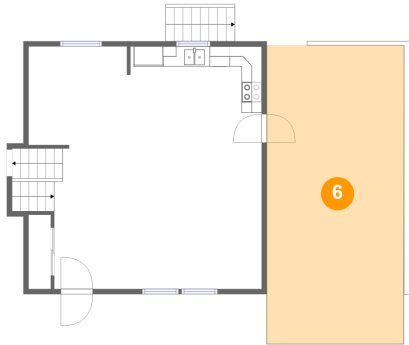

721 Arcadia Circle, Dillon Woods, Vinton, Roanoke County, Virginia, United States, 24179

6 Floor 3 - Carport

Dimensions: 13'6" x 29'5"
Area: 398 sq. ft
Counted as living area: No

Heated: No
Finished: Yes
Enclosed: No
Contiguous: Yes
Permitted: Yes
Wet space: No
Addition: No
Conversion: No