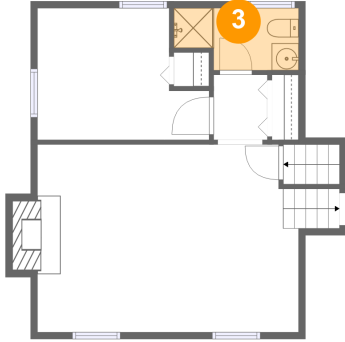

721 Arcadia Circle, Dillon Woods, Vinton, Roanoke County, Virginia, United States, 24179

3 Floor 2 - Bath

Dimensions: 9'3" x 4'7"
Area: 37 sq. ft
Counted as living area: Yes

Heated: Yes
Finished: Yes
Enclosed: Yes
Contiguous: Yes
Permitted: Yes
Wet space: Yes
Addition: No
Conversion: No