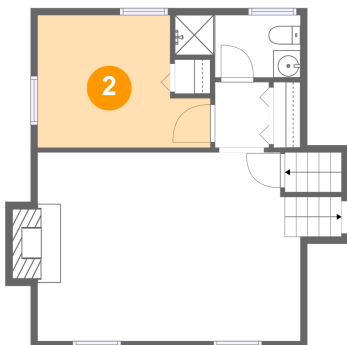

2 Floor 2 - Bedroom

Dimensions: 12'8" x 9'8"
Area: 105 sq. ft
Counted as living area: Yes

Heated: Yes
Finished: Yes
Enclosed: Yes
Contiguous: Yes
Permitted: Yes
Wet space: No
Addition: No
Conversion: No