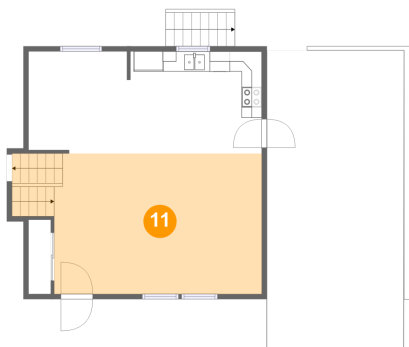

11 Floor 3 - Living Room

Dimensions: 20'6" x 13'10"
Area: 309 sq. ft
Counted as living area: Yes

Heated: Yes
Finished: Yes
Enclosed: Yes
Contiguous: Yes
Permitted: Yes
Wet space: No
Addition: No
Conversion: No