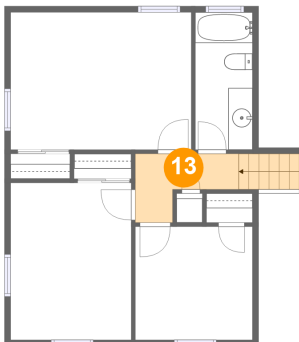

13 Floor 4 - Hall

Dimensions: 8'6" x 5'8"
Area: 48 sq. ft
Counted as living area: Yes

Heated: Yes
Finished: Yes
Enclosed: Yes
Contiguous: Yes
Permitted: Yes
Wet space: No
Addition: No
Conversion: No