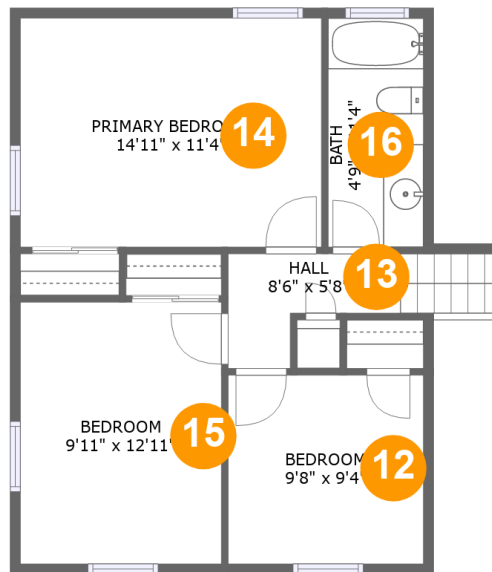

721 Arcadia Circle, Dillon Woods, Vinton, Roanoke County, Virginia, United States, 24179

Room dimensions

Floor 4

Total sqft: 598 Living area: 598

#		Dimensions	sqft	Counted as living area
12	Bedroom	9'8" x 9'4"	90 sq. ft	Yes
13	Hall	8'6" x 5'8"	48 sq. ft	Yes
14	Primary Bedroom	14'11" x 11'4"	169 sq. ft	Yes
15	Bedroom	9'11" x 12'11"	129 sq. ft	Yes
16	Bath	4'9" x 11'4"	53 sq. ft	Yes