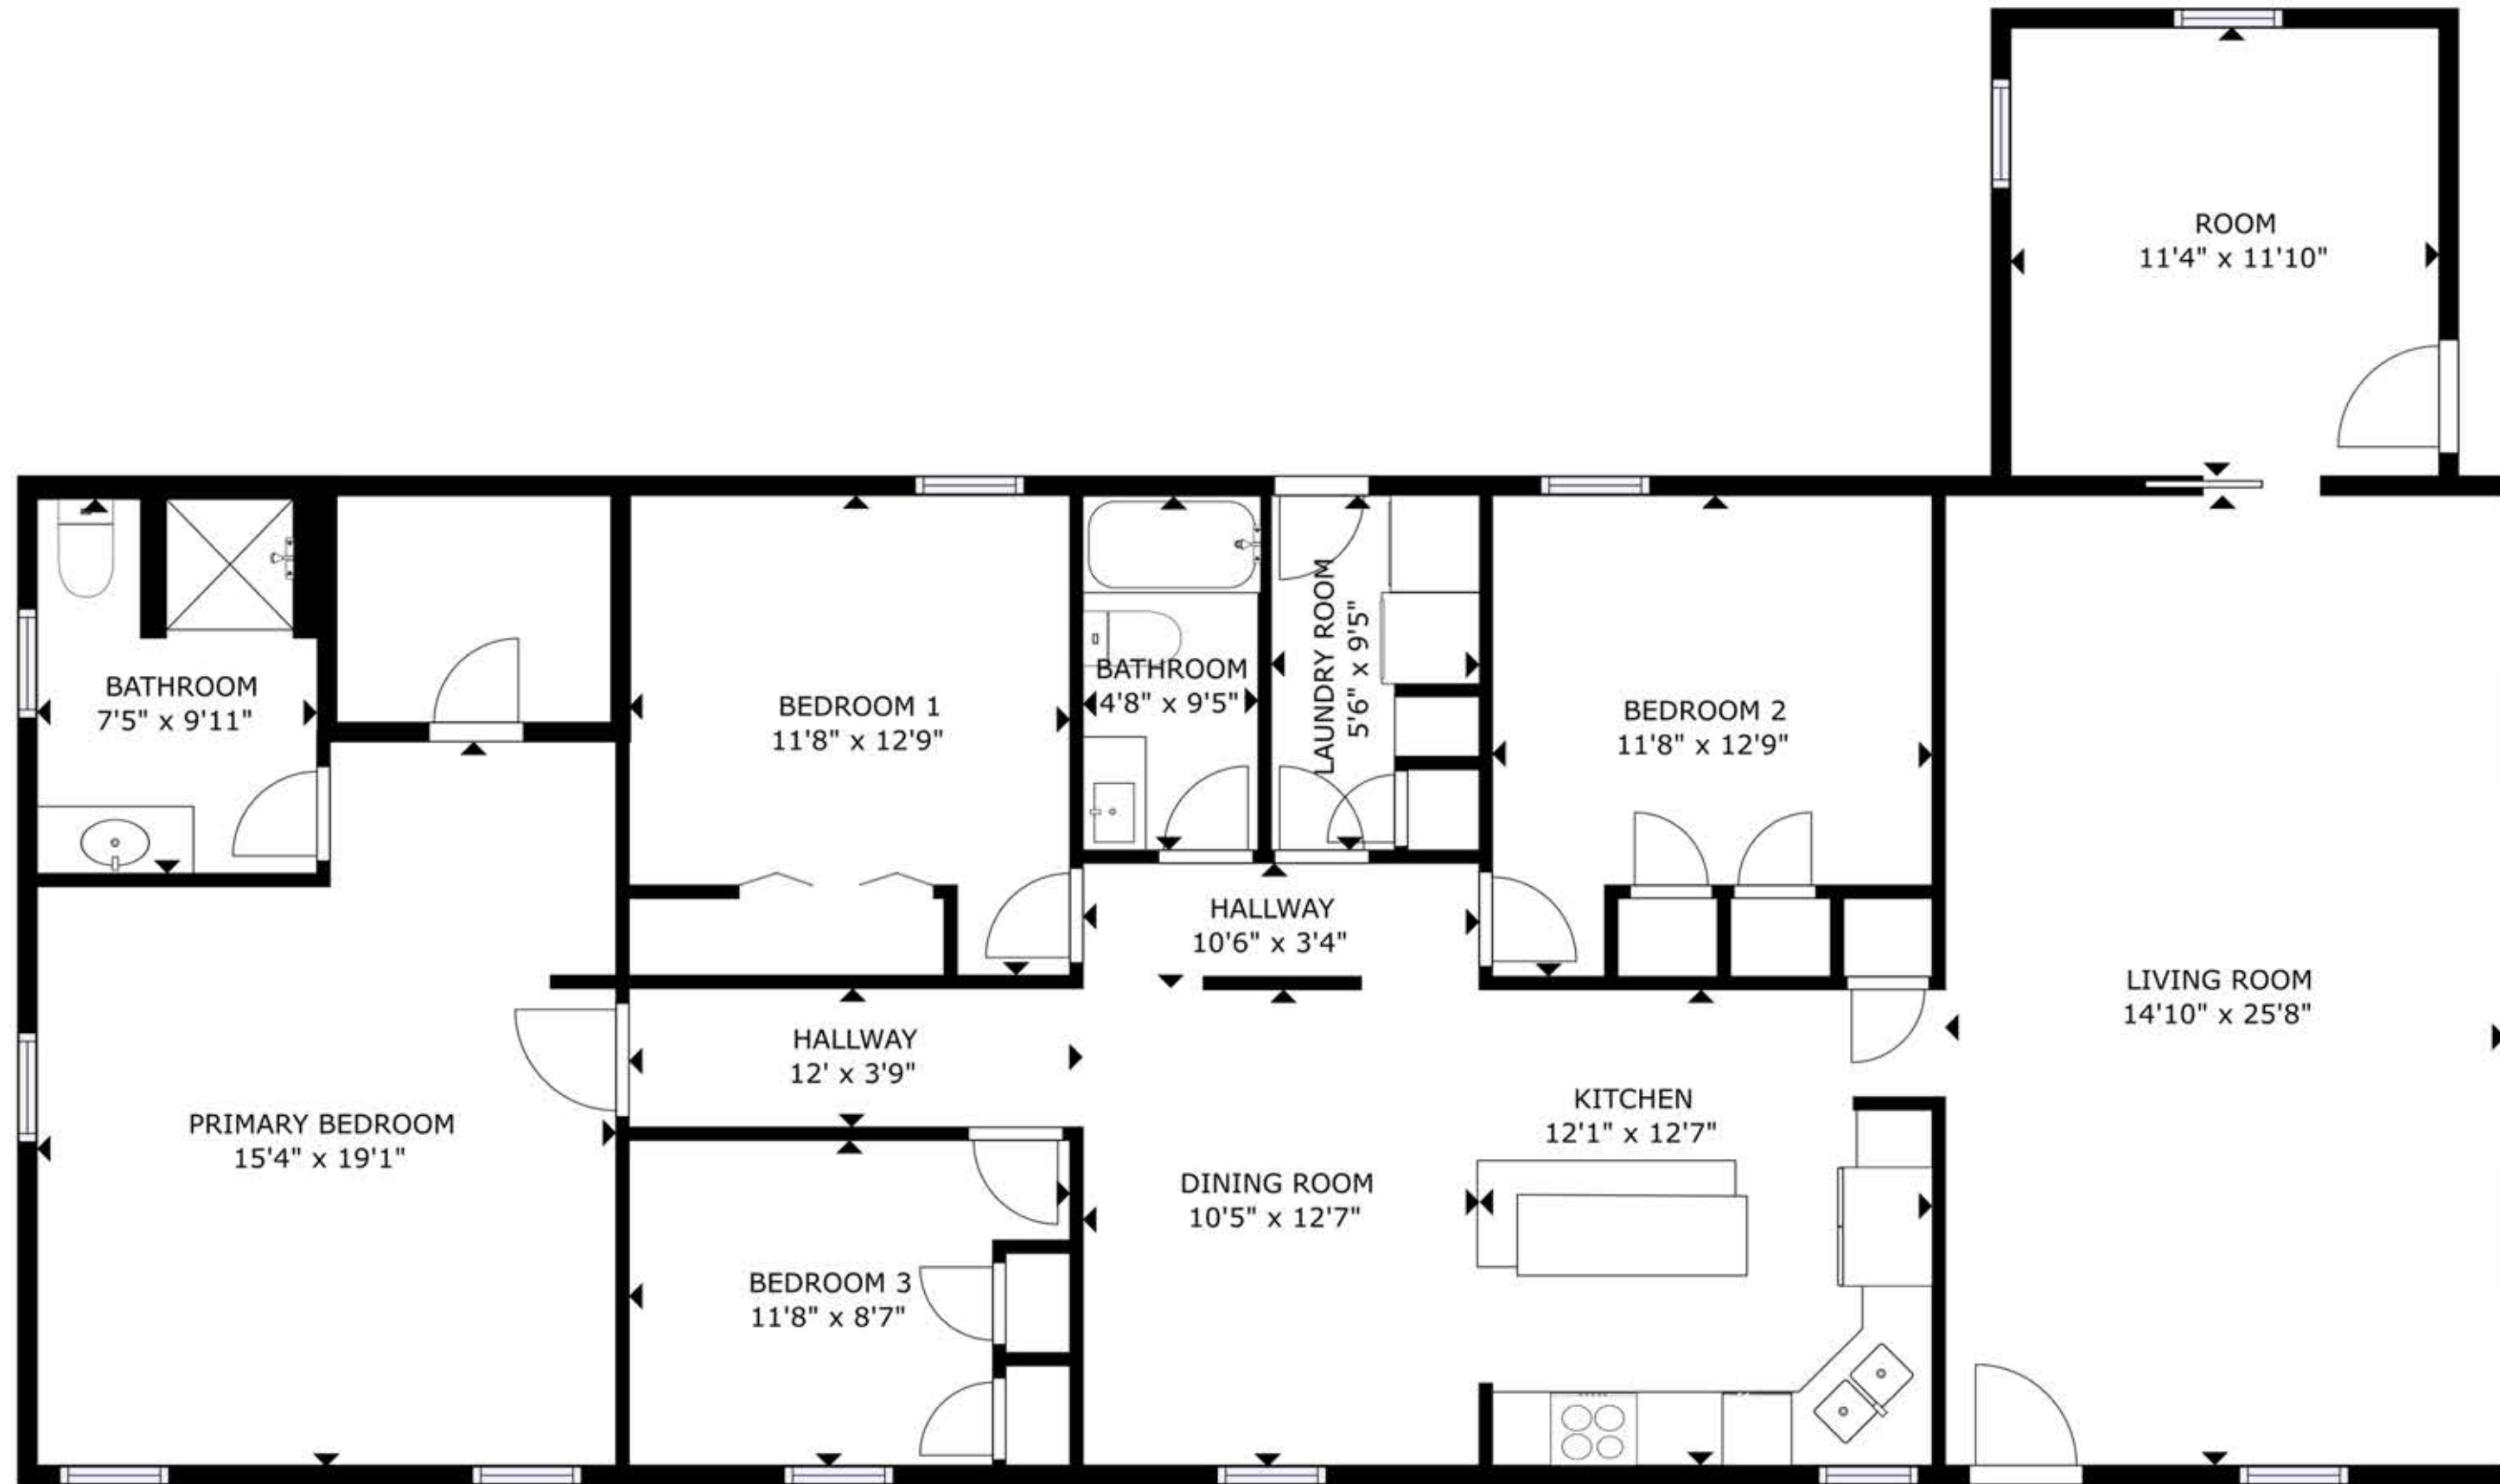

458 Warp Dr  
Corvallis, MT 59828

ASPEN GROVE REALTY  
WESTERN MONTANA | HOMES & LAND

4

2

1782

BEDROOMS BATHROOMS TOTAL SQ.FT.

Measurements are approximate and may not be to scale.

The floor plan illustration is not suitable for construction/architectural purposes.