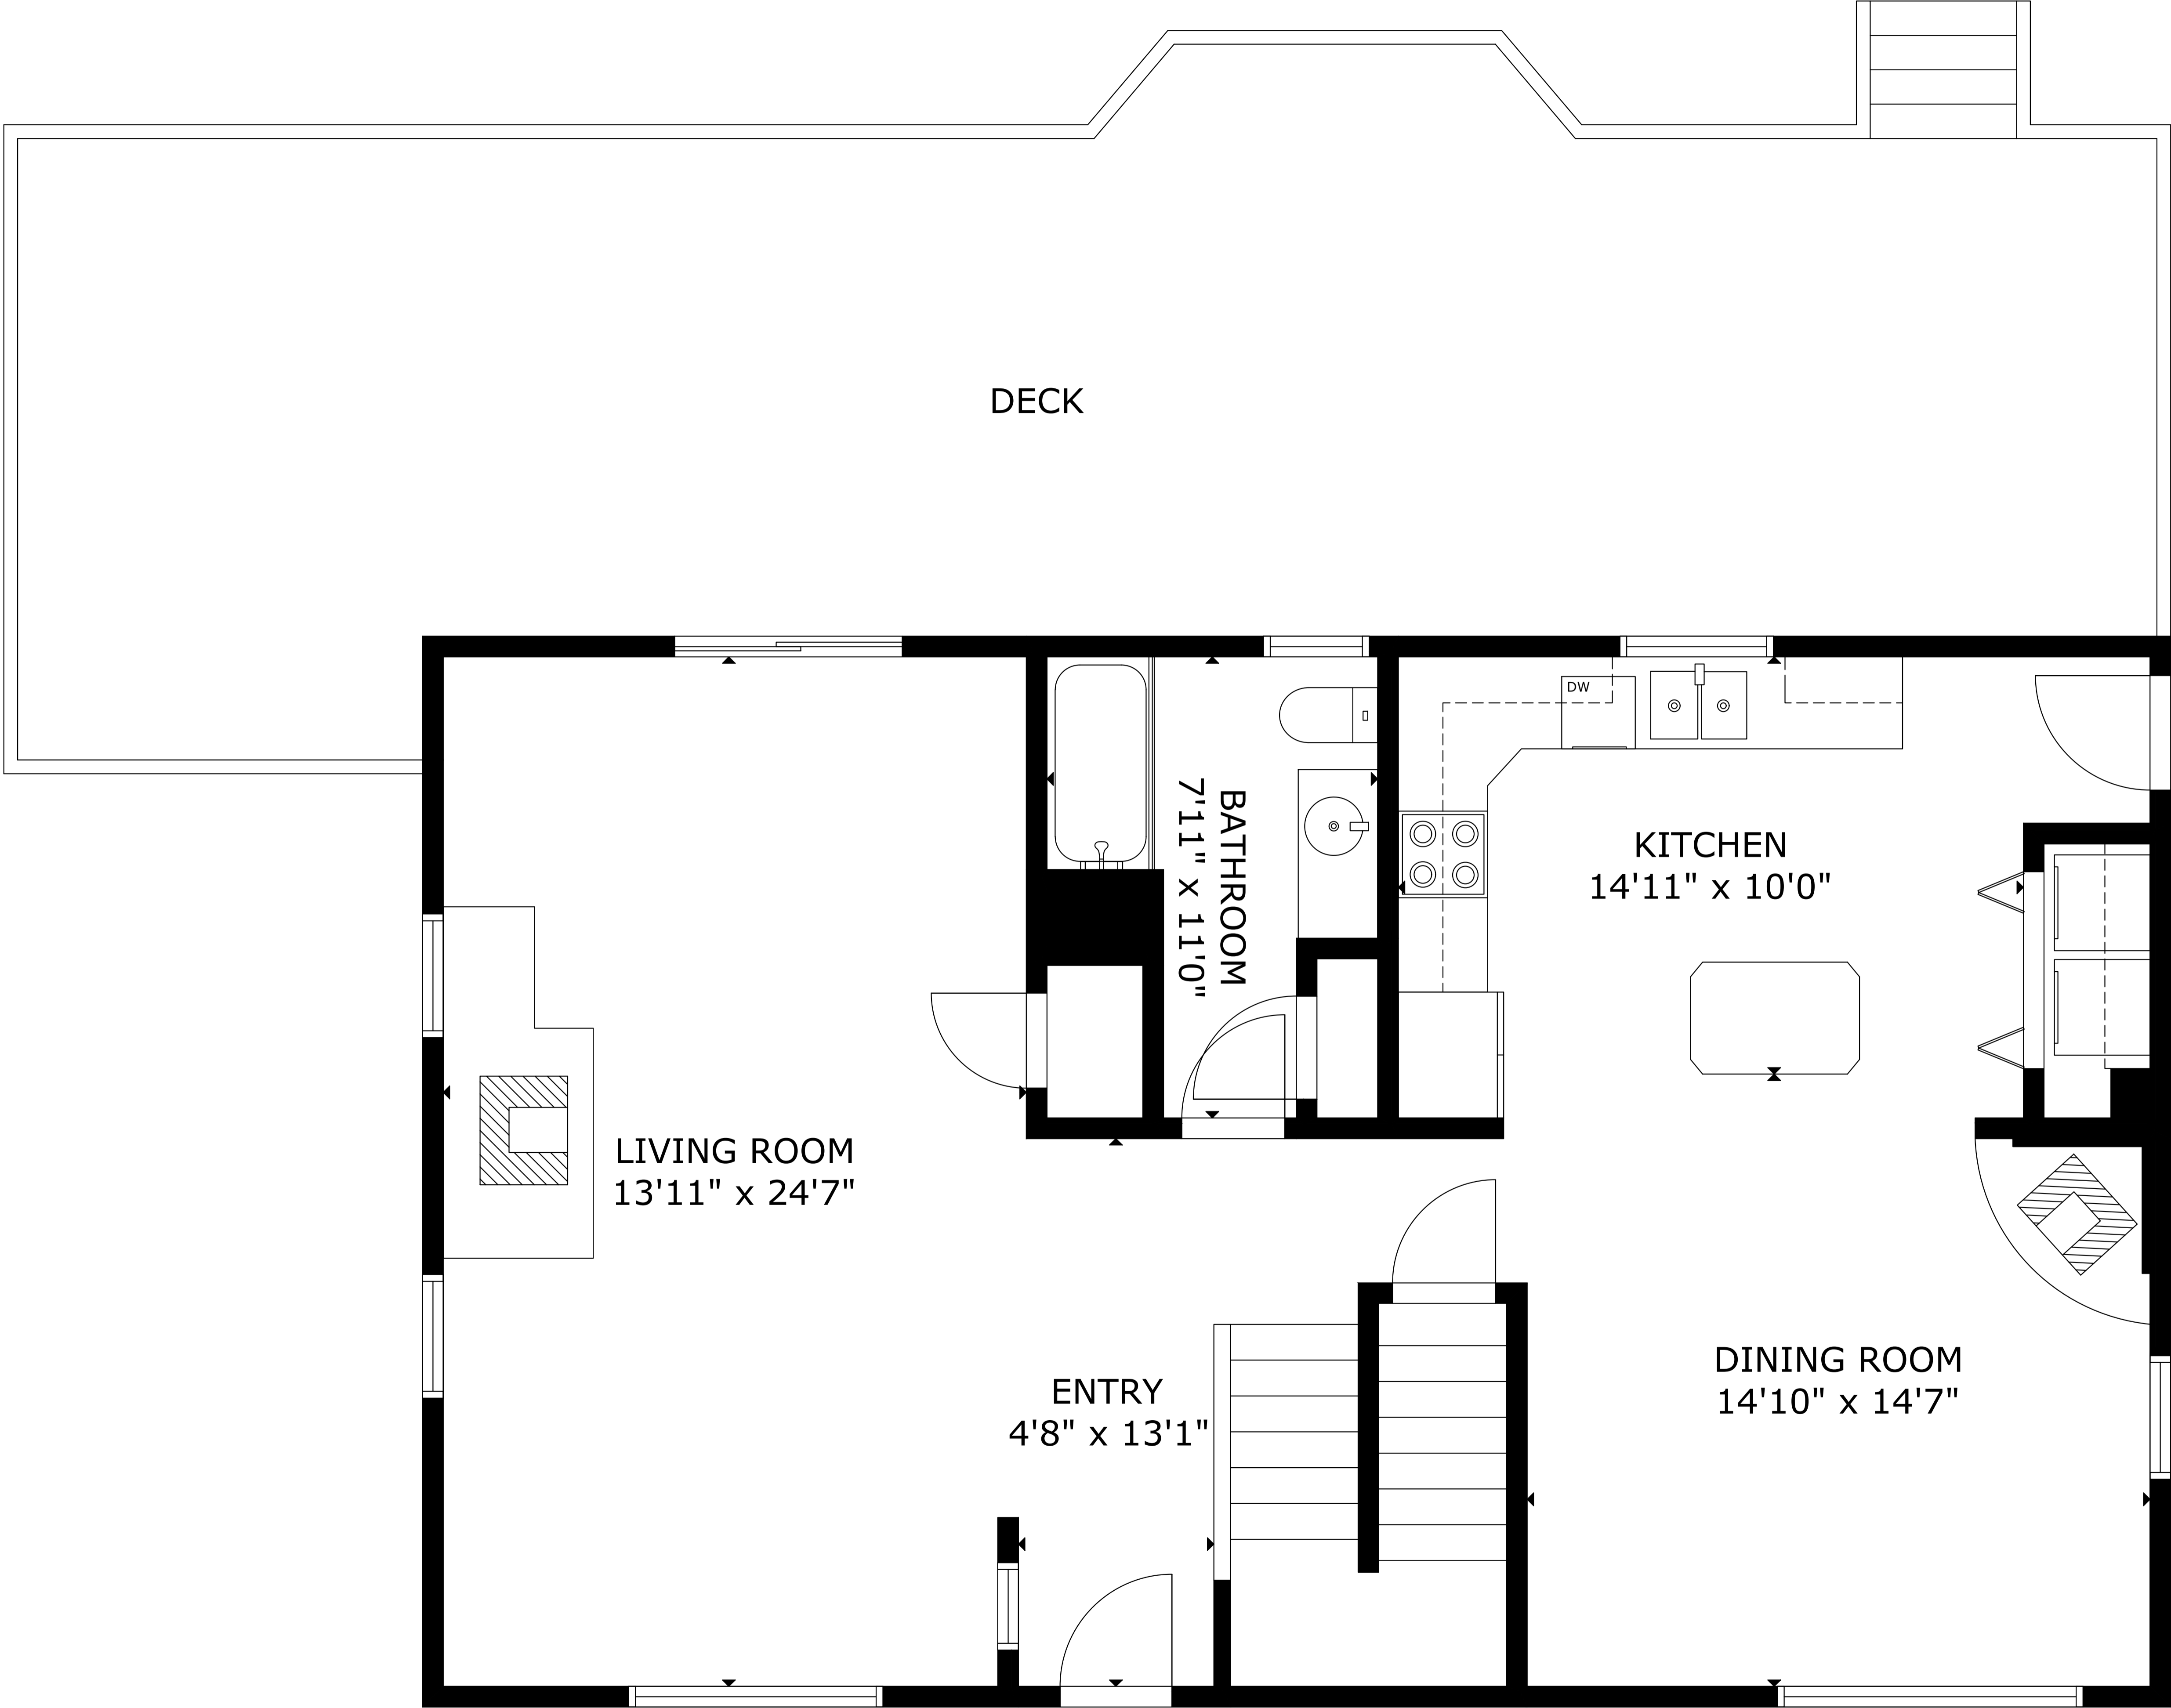

108 Mayflower Ridge Drive Wareham

GROSS INTERNAL AREA
TOTAL: 3,019 sq ft

FLOOR 1: 935 sq ft, FLOOR 2: 1,001 sq ft, FLOOR 3: 1,083 sq ft
SIZE AND DIMENSIONS ARE APPROXIMATE, ACTUAL MAY VARY