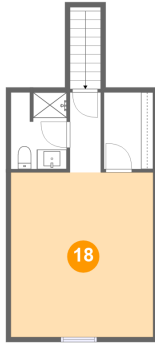

**901 Willard Drive, Mountain View, Blacksburg,
Montgomery County, Virginia, United States,**

18 Floor 2 - Bedroom

Dimensions: 14'6" x 16'9"
Area: 242 sq. ft
Counted as Living Area:
Yes

Heated: Yes
Finished: Yes
Enclosed: Yes
Contiguous:
Yes
Permitted: Yes
Wet Space: No
Addition: No
Conversion: No