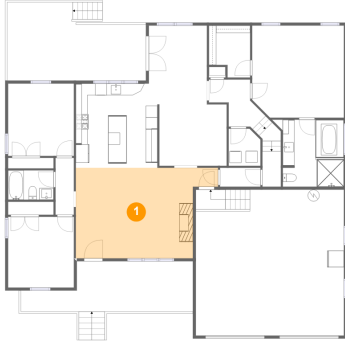

901 Willard Drive, Mountain View, Blacksburg, Montgomery County, Virginia, United States,

1 Floor 1 - Living Room

Dimensions: 24'3" x 15'5"
Area: 322 sq. ft
Counted as Living Area:
Yes

Heated: Yes
Finished: Yes
Enclosed: Yes
Contiguous:
Yes
Permitted: Yes
Wet Space: No
Addition: No
Conversion: No