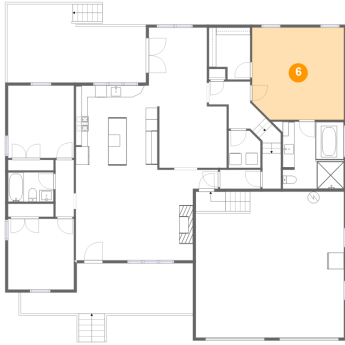

901 Willard Drive, Mountain View, Blacksburg, Montgomery County, Virginia, United States,

6 Floor 1 - Primary Bedroom

Dimensions: 15'8" x 15'9"
Area: 241 sq. ft
Counted as Living Area:
Yes

Heated: Yes
Finished: Yes
Enclosed: Yes
Contiguous:
Yes
Permitted: Yes
Wet Space: No
Addition: No
Conversion: No