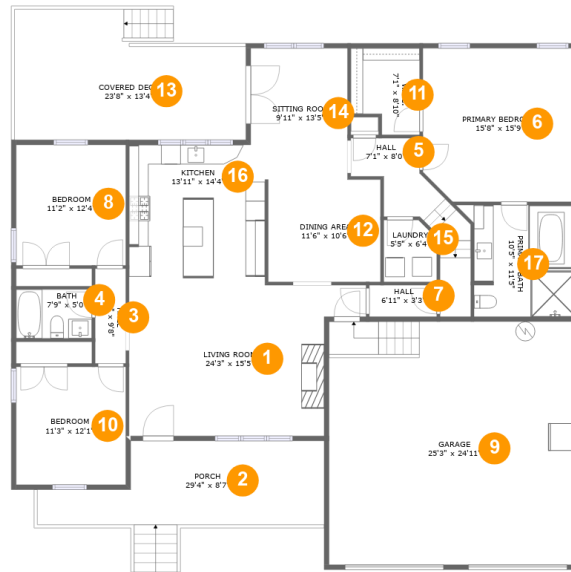

901 Willard Drive, Mountain View, Blacksburg, Montgomery County, Virginia, United States,

Room Dimensions

Floor 1

Total sqft: 3051

Living area: 1880

#	Room name	Dimensions	Area (sqft)	Counted as Living Area
1	Living Room	24'3" x 15'5"	322 sq. ft	Yes
2	Porch	29'4" x 8'7"	226 sq. ft	No
3	Hall	3'2" x 9'8"	30 sq. ft	Yes
4	Bath	7'9" x 5'0"	39 sq. ft	Yes
5	Hall	7'1" x 8'0"	87 sq. ft	Yes
6	Primary Bedroom	15'8" x 15'9"	241 sq. ft	Yes
7	Hall	6'11" x 3'3"	22 sq. ft	Yes
8	Bedroom	11'2" x 12'4"	138 sq. ft	Yes
9	Garage	25'3" x 24'11"	629 sq. ft	No
10	Bedroom	11'3" x 12'1"	135 sq. ft	Yes
11	W.i.c.	7'1" x 8'10"	56 sq. ft	Yes

**901 Willard Drive, Mountain View, Blacksburg,
Montgomery County, Virginia, United States,**

#	Room name	Dimensions	Area (sqft)	Counted as Living Area
12	Dining Area	11'6" x 10'6"	120 sq. ft	Yes
13	Covered Deck	23'8" x 13'4"	284 sq. ft	No
14	Sitting Room	9'11" x 13'5"	131 sq. ft	Yes
15	Laundry	5'5" x 6'4"	33 sq. ft	Yes
16	Kitchen	13'11" x 14'4"	197 sq. ft	Yes
17	Primary Bath	10'5" x 11'5"	120 sq. ft	Yes

12 Floor 1 - Dining Area

Dimensions: 11'6" x 10'6"
Area: 120 sq. ft
Counted as Living Area:
Yes

Heated: Yes
Finished: Yes
Enclosed: Yes
Contiguous:
Yes
Permitted: Yes
Wet Space: No
Addition: No
Conversion: No

14 Floor 1 - Sitting Room

Dimensions: 9'11" x 13'5"
Area: 131 sq. ft
Counted as Living Area:
Yes

Heated: Yes
Finished: Yes
Enclosed: Yes
Contiguous:
Yes
Permitted: Yes
Wet Space: No
Addition: No
Conversion: No