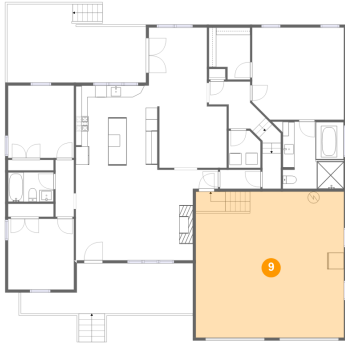

901 Willard Drive, Mountain View, Blacksburg, Montgomery County, Virginia, United States,

9 Floor 1 - Garage

Dimensions: 25'3" x 24'11"
Area: 629 sq. ft
Counted as Living Area: No

Heated: No
Finished: No
Enclosed: Yes
Contiguous: Yes
Permitted: Yes
Wet Space: No
Addition: No
Conversion: No