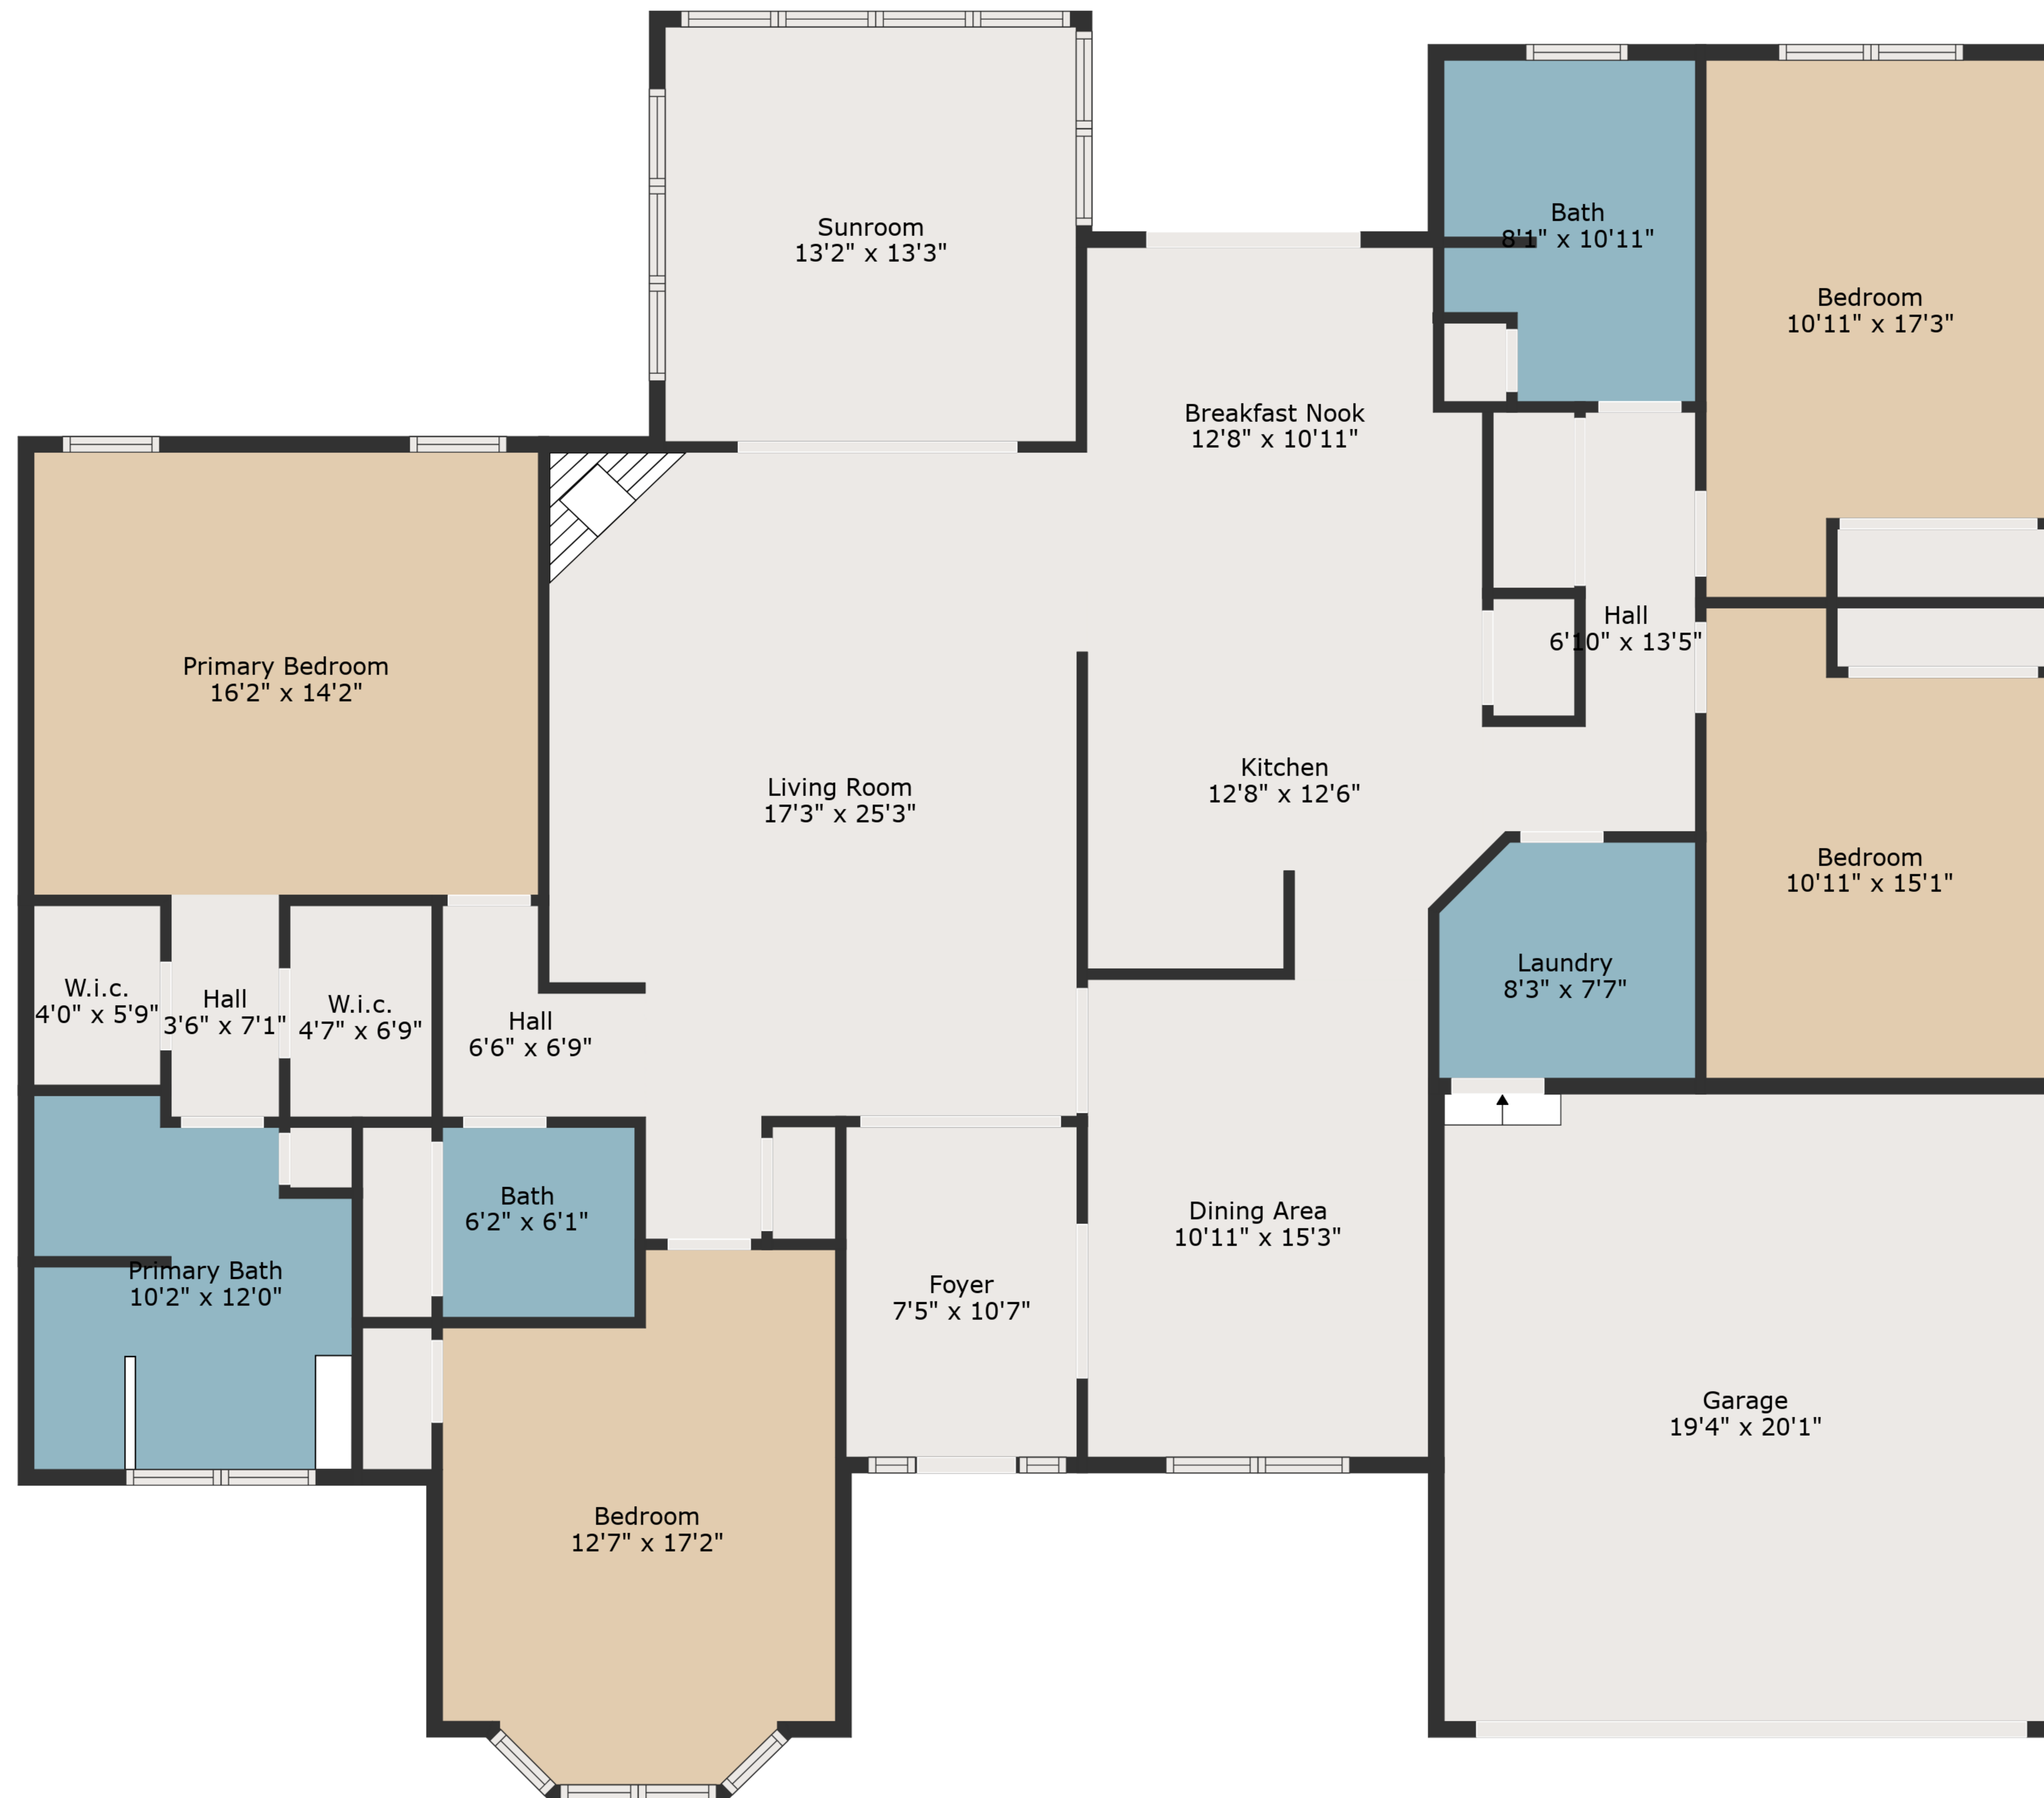

**TOTAL: 2466 sq. ft**  
 FLOOR 1: 2466 sq. ft  
 EXCLUDED AREAS: GARAGE: 389 sq. ft

Measurements Are Deemed Highly Reliable But Not Guaranteed.

**TOTAL: 2466 sq. ft**  
 FLOOR 1: 2466 sq. ft  
 EXCLUDED AREAS: GARAGE: 389 sq. ft