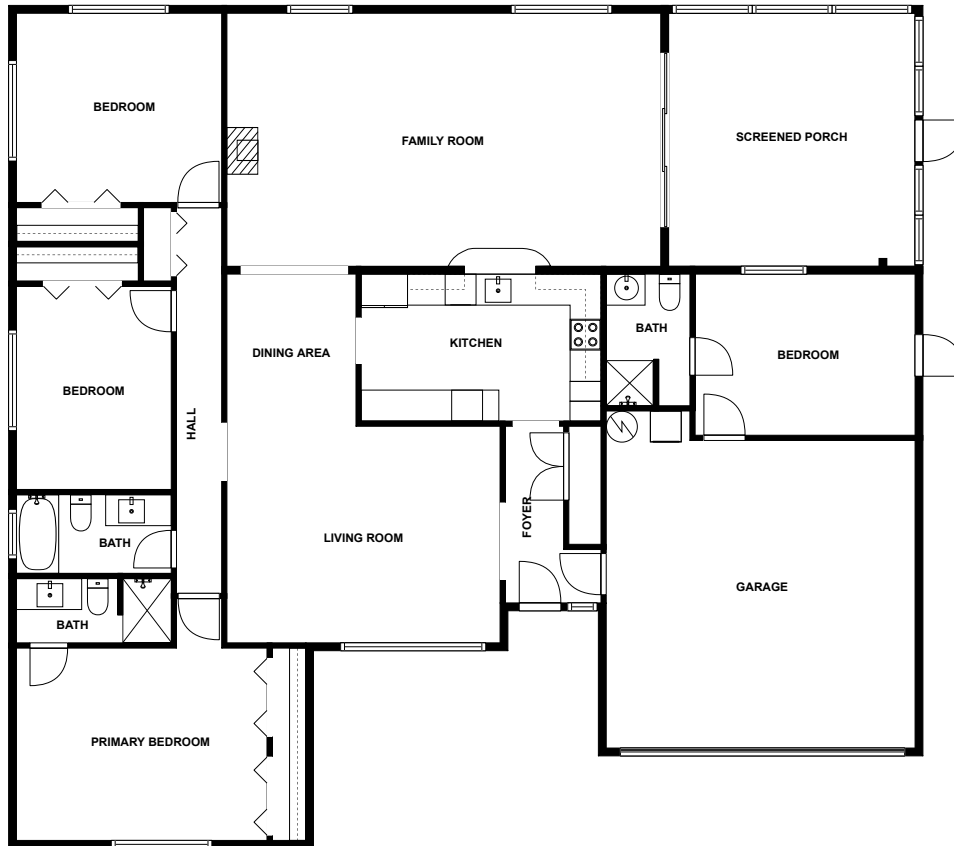

Home report

11th Avenue North 6820
St. Petersburg

Highlights

1 Kitchen

2 Living room

4 Bedroom

3 Bath

24 Doors

17 Windows

Nearby services Data source: Google Maps

66th St N + 10th Ave N, 0.3 mi

Publix Super Market at Shoppes at the Royale, 0.4 mi

Water's Edge Medical Clinic & Spa, 0.4 mi

St. Petersburg/Gibbs Campus, 0.3 mi

Nature's Table Gibbs, 0.2 mi

Helipad, 3.5 mi

Floor plan

fvm

SIZES AND DIMENSIONS ARE APPROXIMATE, ACTUAL MAY VARY.

Appendix 1: Data sheet

Bedroom - 4	Bedroom - Master - 1	Garage - 1
Bath - 3	Entry - 1	Entry - Foyer - 1
Hall - 1	Outdoor - 1	Outdoor - Porch - 1
Outdoor - Porch - Screen - 1	Kitchen - 1	LivingRoom - 2
LivingRoom - Family - 1	Dining - 1	Dining - Open - 1