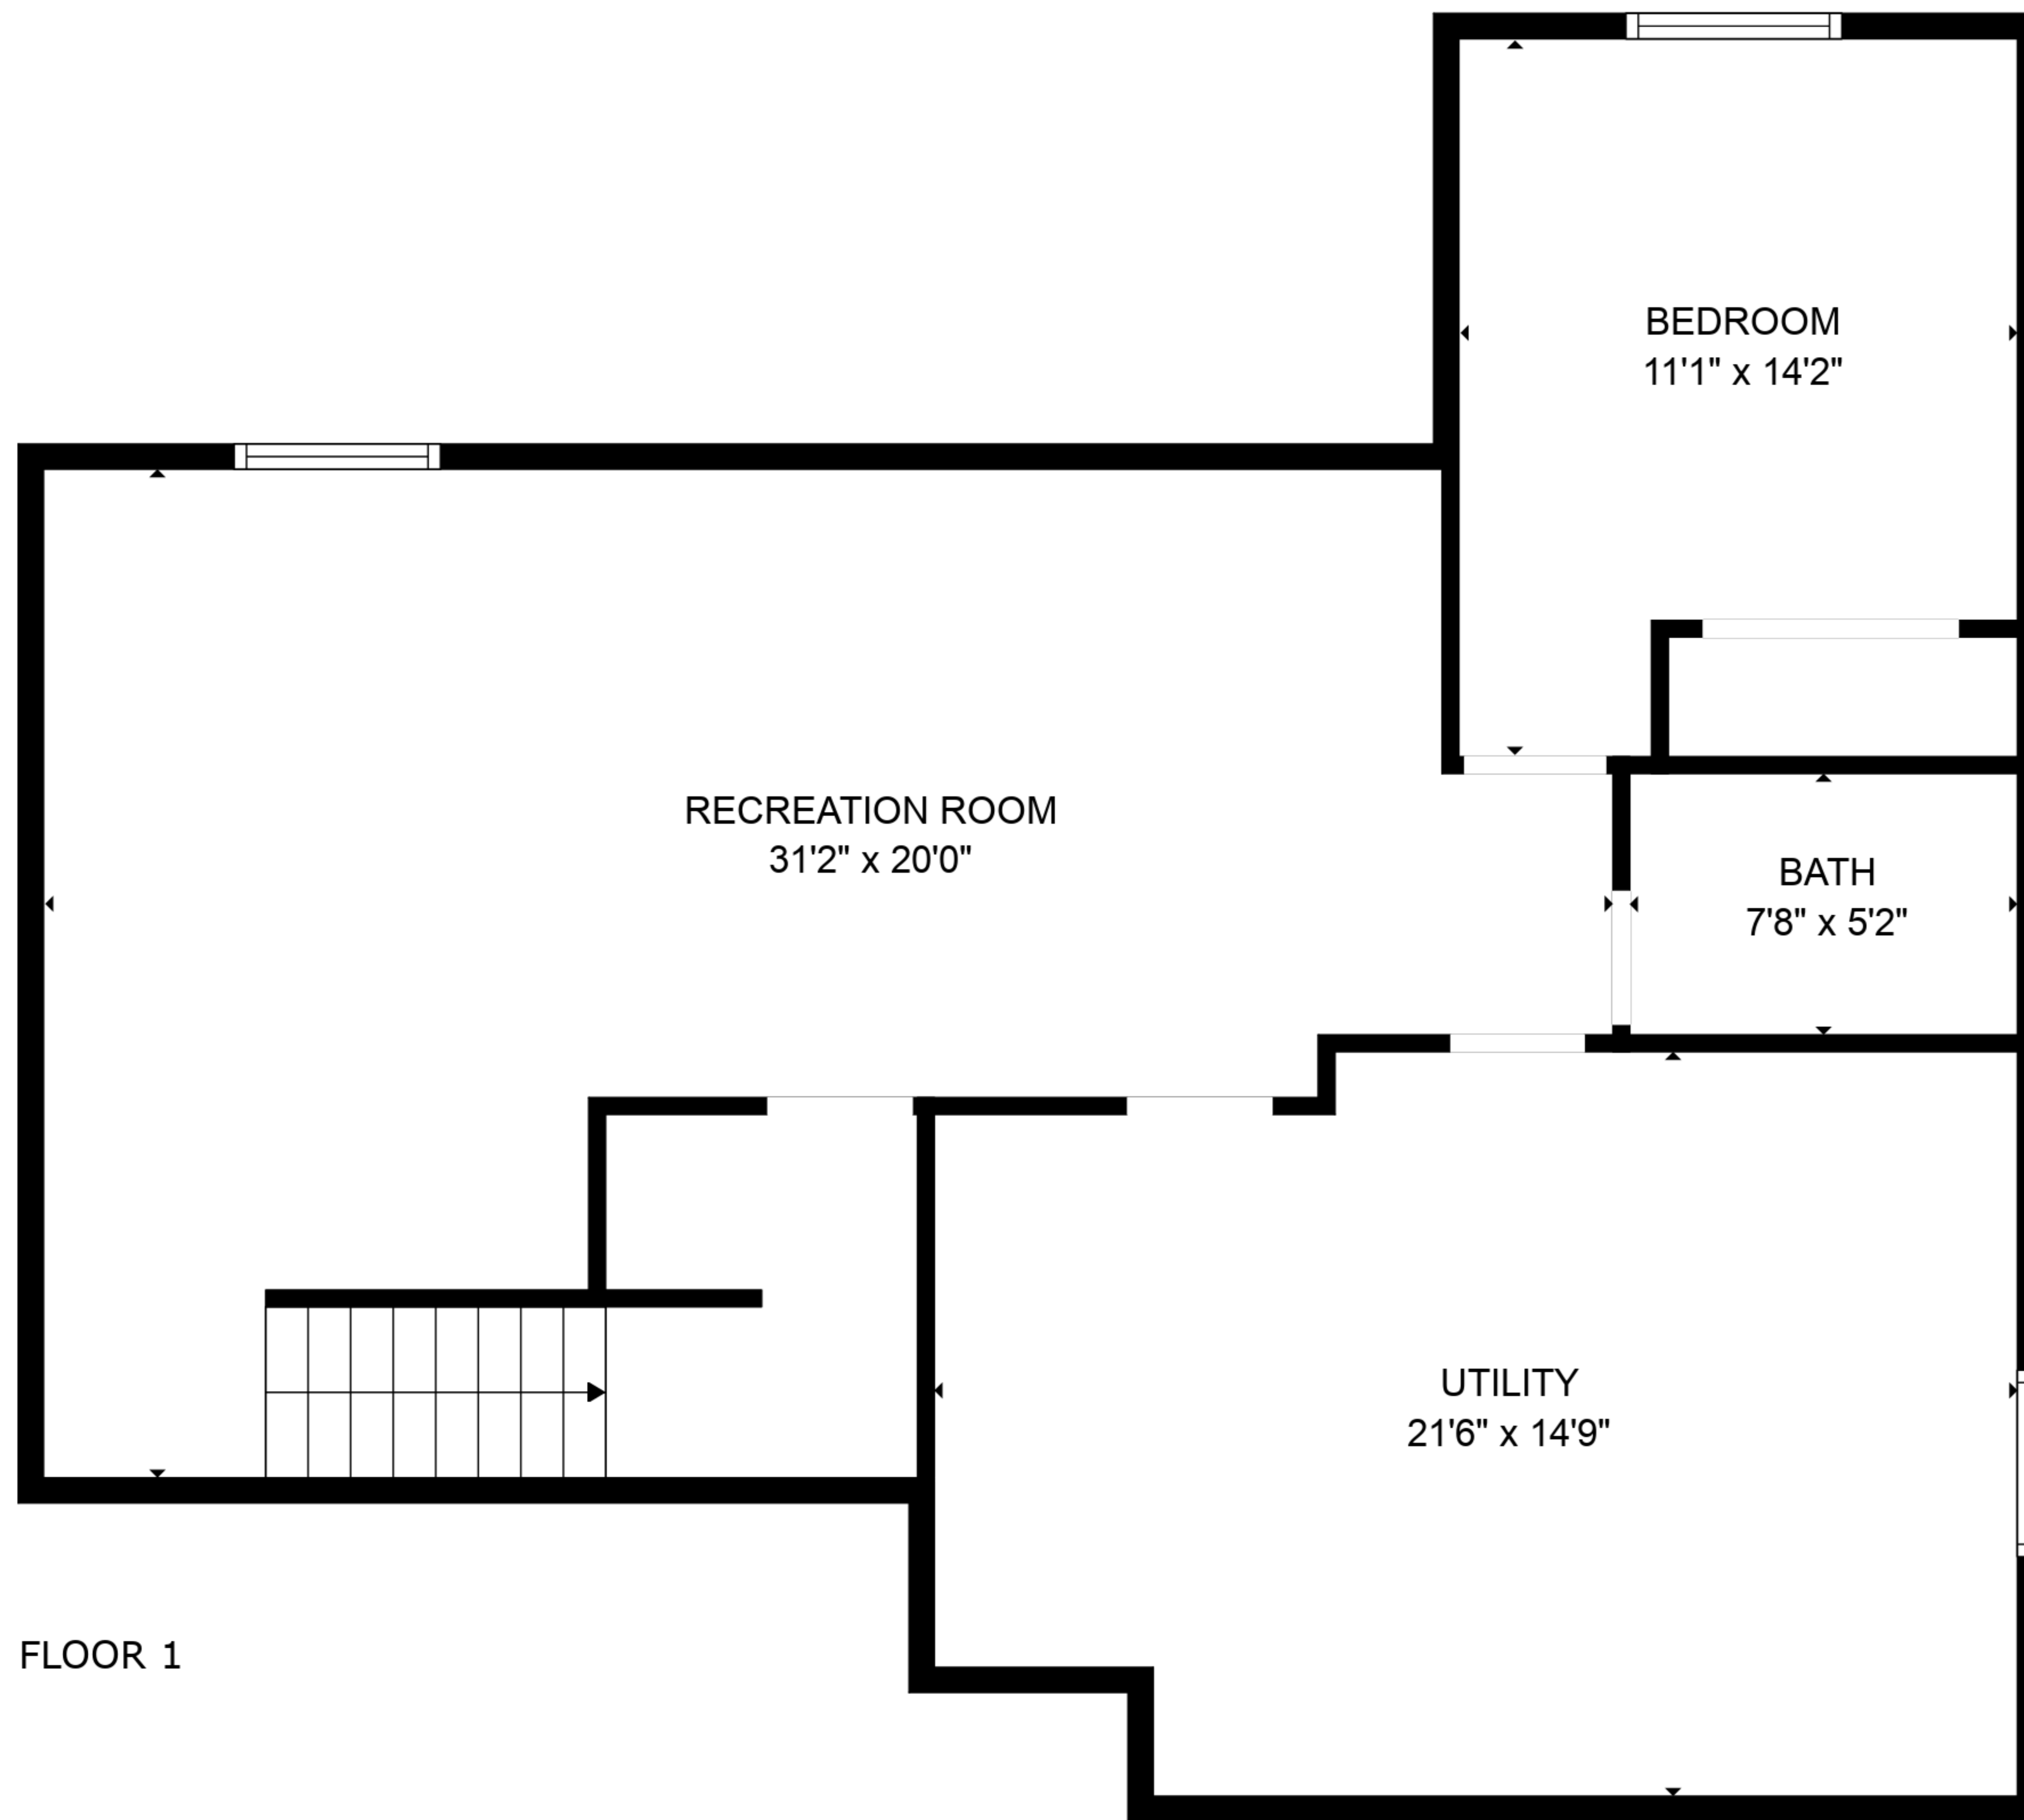

TOTAL: 1775 sq. ft
BELOW GROUND: 708 sq. ft, FLOOR 2: 1067 sq. ft
EXCLUDED AREAS: UTILITY: 297 sq. ft, FIREPLACE: 13 sq. ft

TOTAL: 1775 sq. ft

BELOW GROUND: 708 sq. ft, FLOOR 2: 1067 sq. ft

EXCLUDED AREAS: UTILITY: 297 sq. ft, FIREPLACE: 13 sq. ft

TOTAL: 1775 sq. ft
 BELOW GROUND: 708 sq. ft, FLOOR 2: 1067 sq. ft
 EXCLUDED AREAS: UTILITY: 297 sq. ft, FIREPLACE: 13 sq. ft