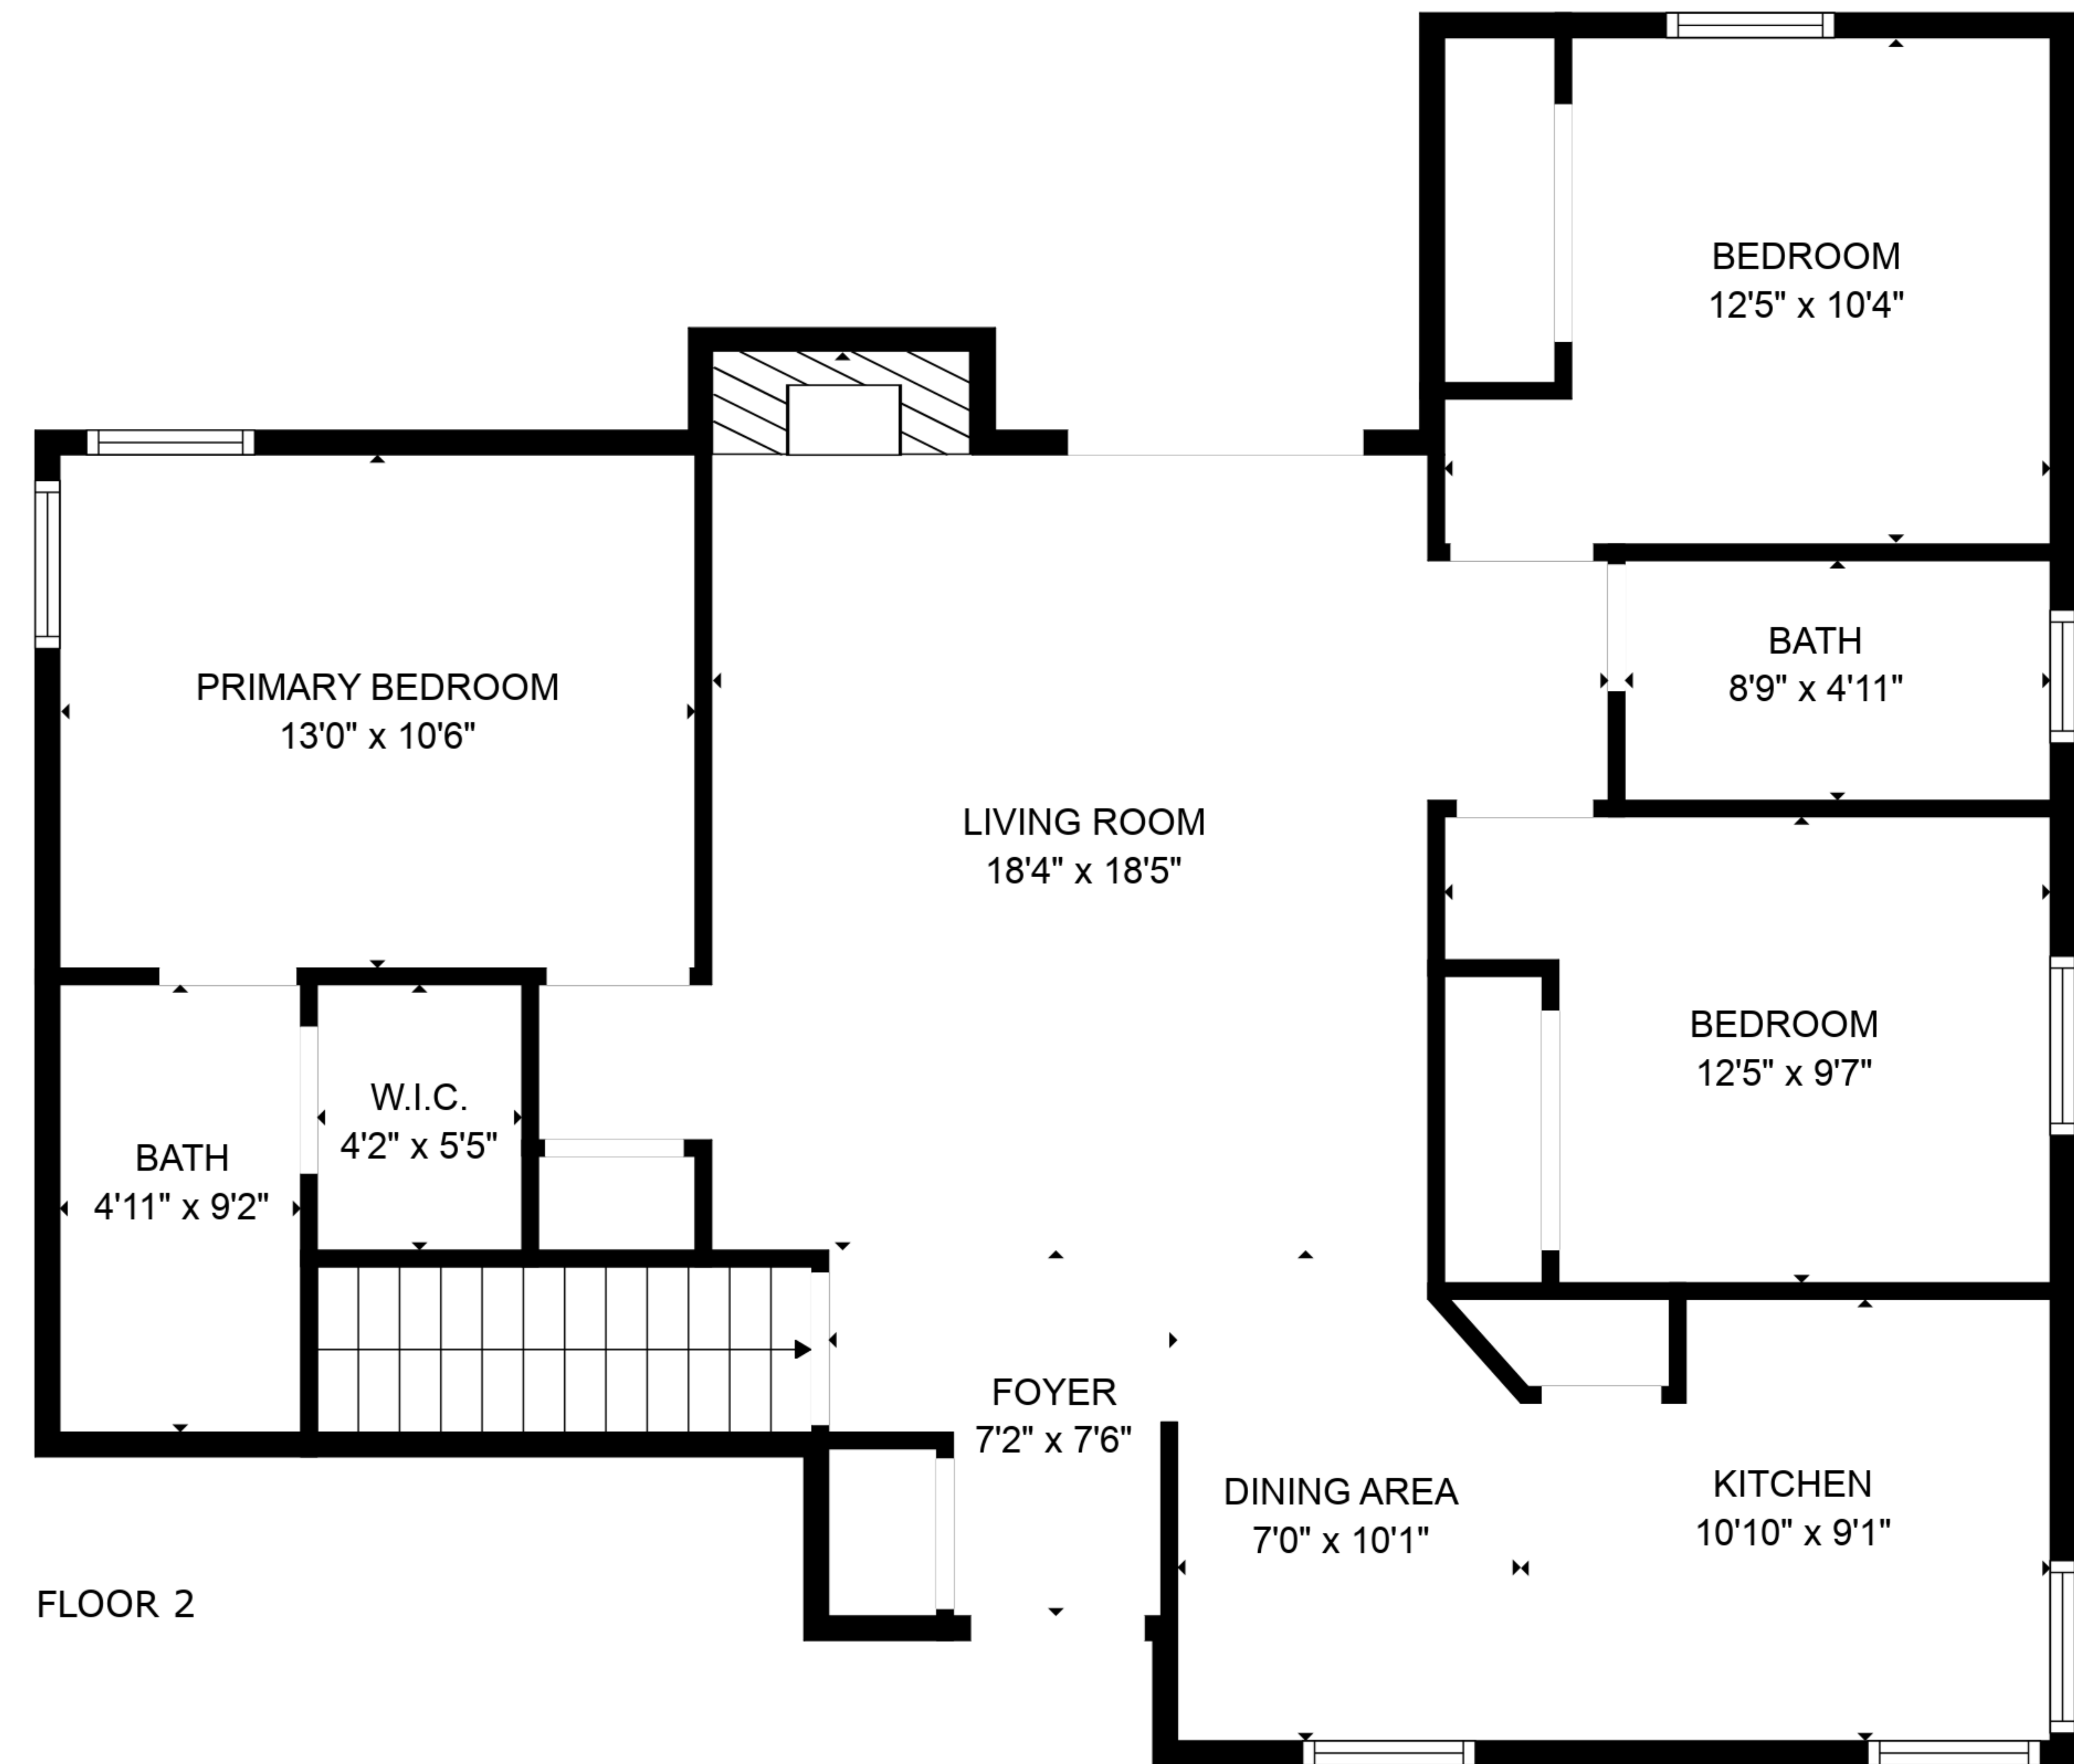

TOTAL: 1775 sq. ft
BELOW GROUND: 708 sq. ft, FLOOR 2: 1067 sq. ft
EXCLUDED AREAS: UTILITY: 297 sq. ft, FIREPLACE: 13 sq. ft

TOTAL: 1775 sq. ft

BELOW GROUND: 708 sq. ft, FLOOR 2: 1067 sq. ft

EXCLUDED AREAS: UTILITY: 297 sq. ft, FIREPLACE: 13 sq. ft

TOTAL: 1775 sq. ft
 BELOW GROUND: 708 sq. ft, FLOOR 2: 1067 sq. ft
 EXCLUDED AREAS: UTILITY: 297 sq. ft, FIREPLACE: 13 sq. ft