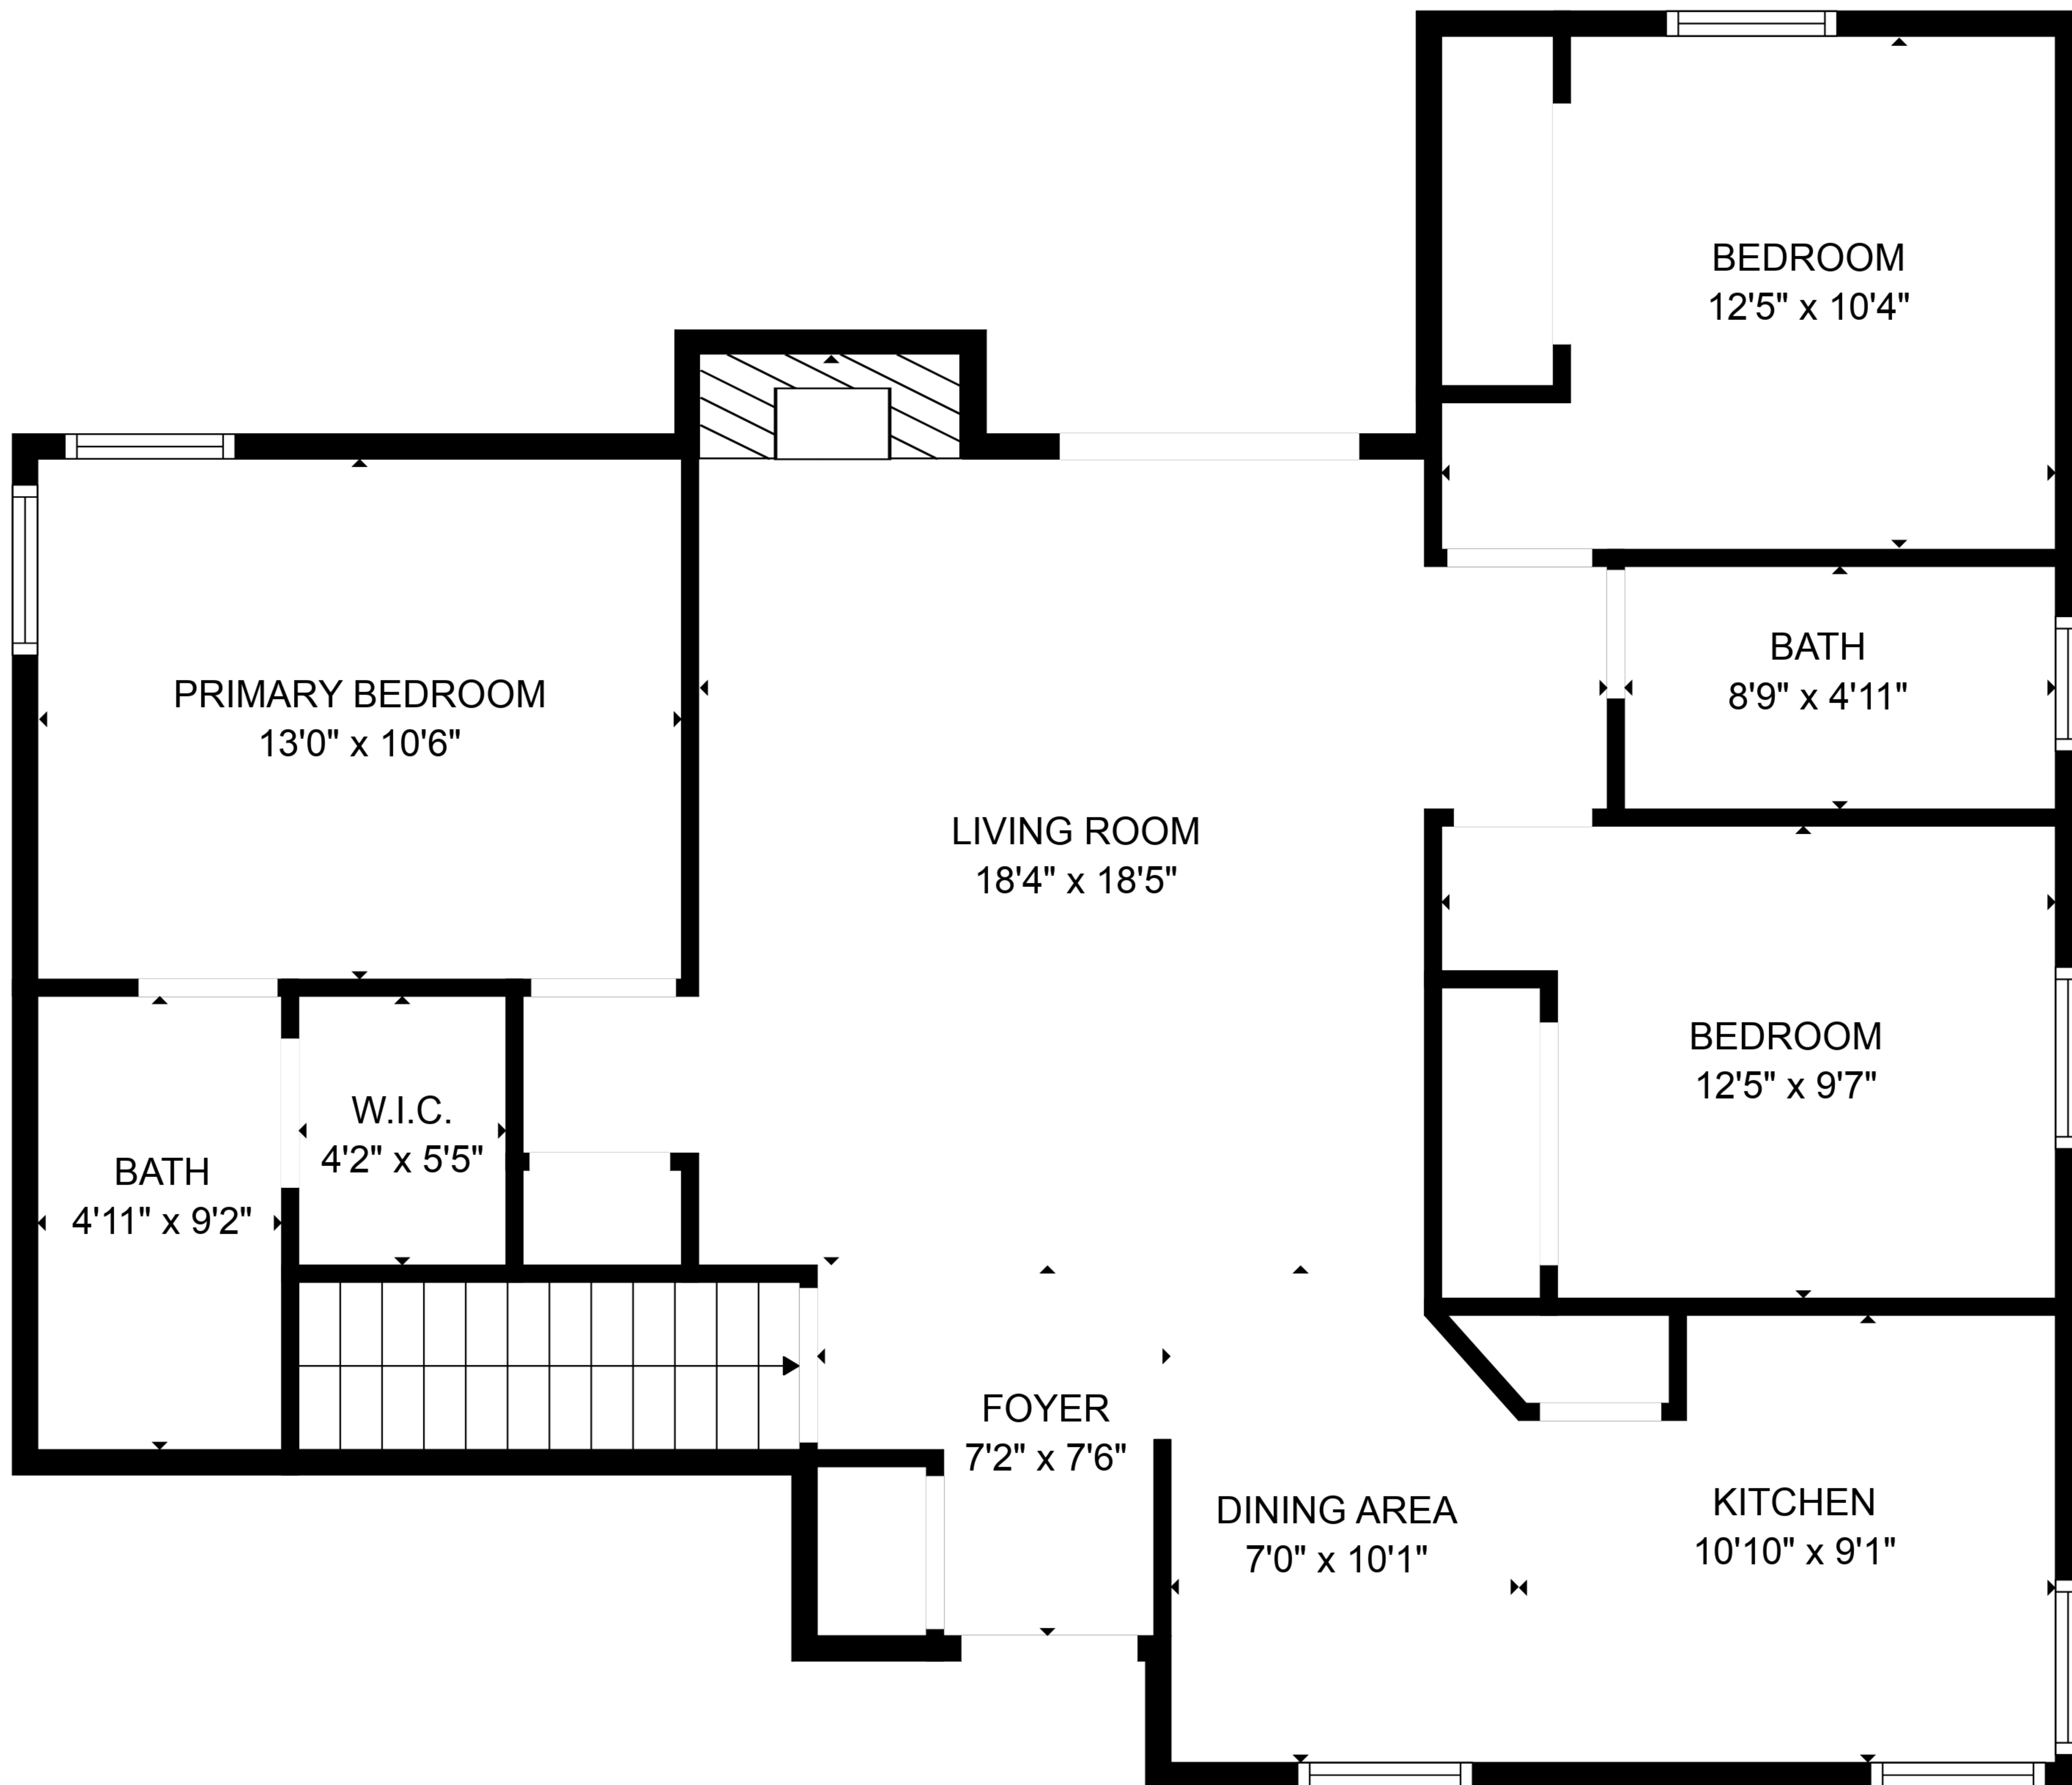

TOTAL: 1775 sq. ft
BELOW GROUND: 708 sq. ft, FLOOR 2: 1067 sq. ft
EXCLUDED AREAS: UTILITY: 297 sq. ft, FIREPLACE: 13 sq. ft

TOTAL: 1775 sq. ft

BELOW GROUND: 708 sq. ft, FLOOR 2: 1067 sq. ft

EXCLUDED AREAS: UTILITY: 297 sq. ft, FIREPLACE: 13 sq. ft

TOTAL: 1775 sq. ft
 BELOW GROUND: 708 sq. ft, FLOOR 2: 1067 sq. ft
 EXCLUDED AREAS: UTILITY: 297 sq. ft, FIREPLACE: 13 sq. ft