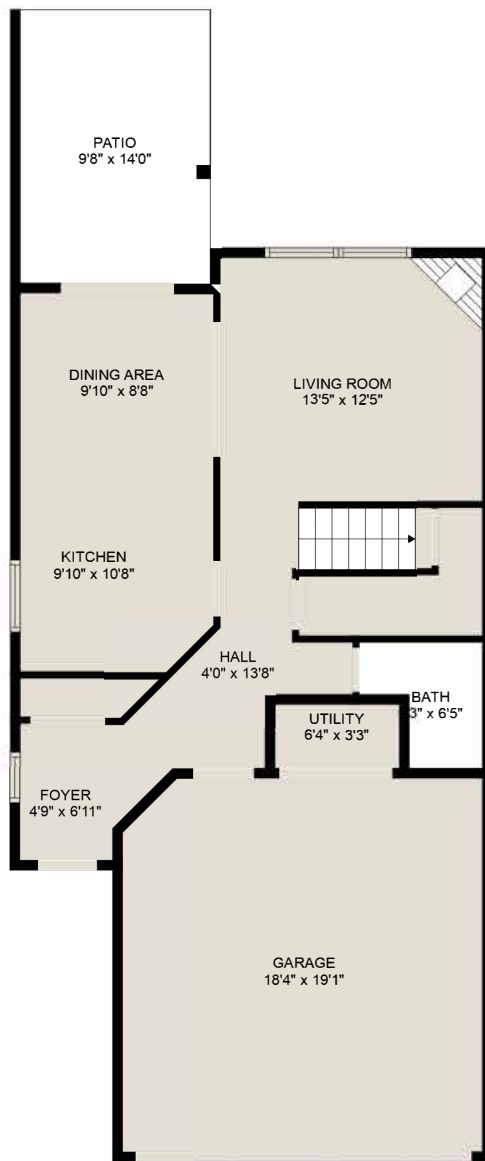

FLOOR 1

FLOOR 2

CENTURY 21

Estimated Areas
 MAIN 685 sq. ft
 ABOVE MAIN 815 sq. ft
TOTAL 1500 sq. ft

Sizes and dimensions are approximate. Actual may vary. E&O insured.

CENTURY 21

Estimated Areas
 MAIN 685 sq. ft
 ABOVE MAIN 815 sq. ft
TOTAL 1500 sq. ft

Sizes and dimensions are approximate. Actual may vary. E&O insured.