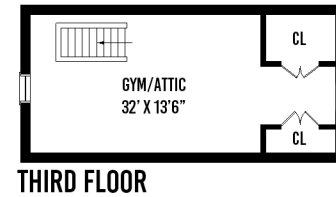

23 PLUM BEACH POINT RD SANDS POINT NY

PREPARED BY HOME MEDIA GROUP INC. TEL 212-731-2301

THIS FLOOR PLAN ILLUSTRATION IS AN APPROXIMATION OF EXISTING STRUCTURES AND FEATURES AND IS PROVIDED FOR CONVENIENCE ONLY WITH THE PERMISSION OF THE SELLER. ALL MEASUREMENTS ARE APPROXIMATE AND NOT GUARANTEED TO BE EXACT OR TO SCALE.