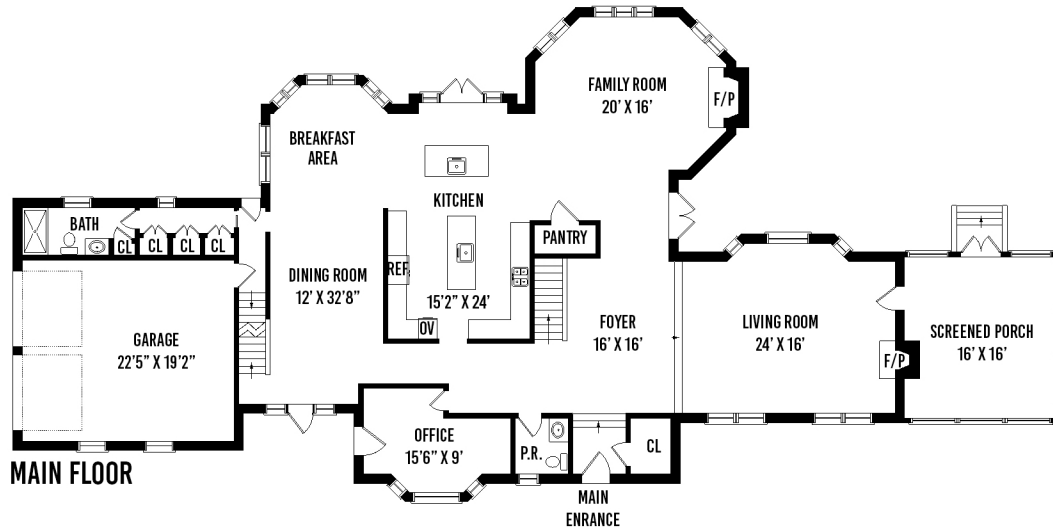

23 PLUM BEACH POINT RD SANDS POINT NY

PREPARED BY HOME MEDIA GROUP INC. TEL 212-731-2301

THIS FLOOR PLAN ILLUSTRATION IS AN APPROXIMATION OF EXISTING STRUCTURES AND FEATURES AND IS PROVIDED FOR CONVENIENCE ONLY WITH THE PERMISSION OF THE SELLER. ALL MEASUREMENTS ARE APPROXIMATE AND NOT GUARANTEED TO BE EXACT OR TO SCALE.