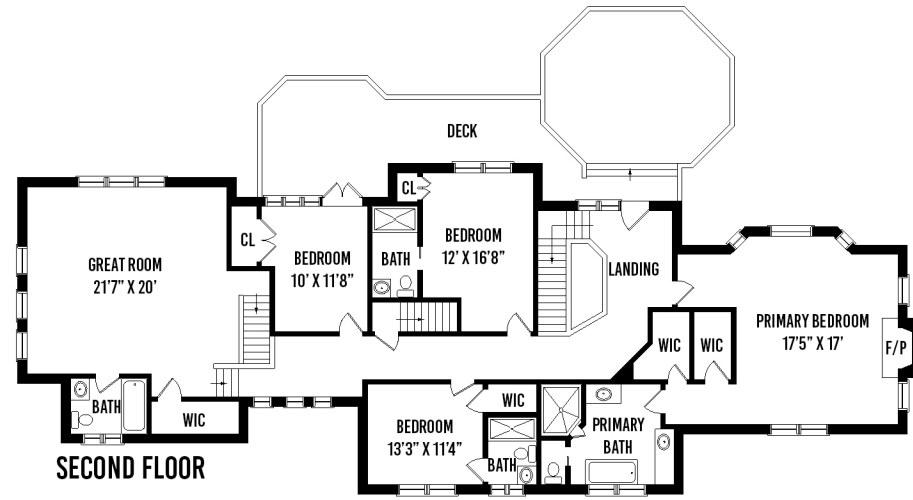

23 PLUM BEACH POINT RD SANDS POINT NY

PREPARED BY HOME MEDIA GROUP INC. TEL 212-731-2301

THIS FLOOR PLAN ILLUSTRATION IS AN APPROXIMATION OF EXISTING STRUCTURES AND FEATURES AND IS PROVIDED FOR CONVENIENCE ONLY WITH THE PERMISSION OF THE SELLER. ALL MEASUREMENTS ARE APPROXIMATE AND NOT GUARANTEED TO BE EXACT OR TO SCALE.