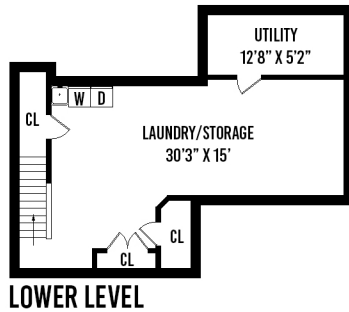

23 PLUM BEACH POINT RD SANDS POINT NY

PREPARED BY HOME MEDIA GROUP INC. TEL 212-731-2301

THIS FLOOR PLAN ILLUSTRATION IS AN APPROXIMATION OF EXISTING STRUCTURES AND FEATURES AND IS PROVIDED FOR CONVENIENCE ONLY WITH THE PERMISSION OF THE SELLER. ALL MEASUREMENTS ARE APPROXIMATE AND NOT GUARANTEED TO BE EXACT OR TO SCALE.