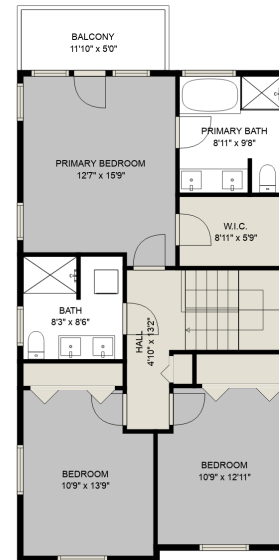

FLOOR 1

FLOOR 2

CENTURY 21

Estimated areas
 Main Floor: 1096 sq. ft
 Above Main: 920 sq. ft
Total: 2016 sq. ft

Sizes and dimensions are approximate. Actual may vary. E&O insured.

CENTURY 21

Estimated areas

Main Floor: 1096 sq. ft
 Above Main: 920 sq. ft
Total: 2016 sq. ft

Sizes and dimensions are approximate. Actual may vary. E&O insured.

CENTURY 21

Estimated areas
 Main Floor: 1096 sq. ft
 Above Main: 920 sq. ft
Total: 2016 sq. ft

Sizes and dimensions are approximate. Actual may vary. E&O insured.