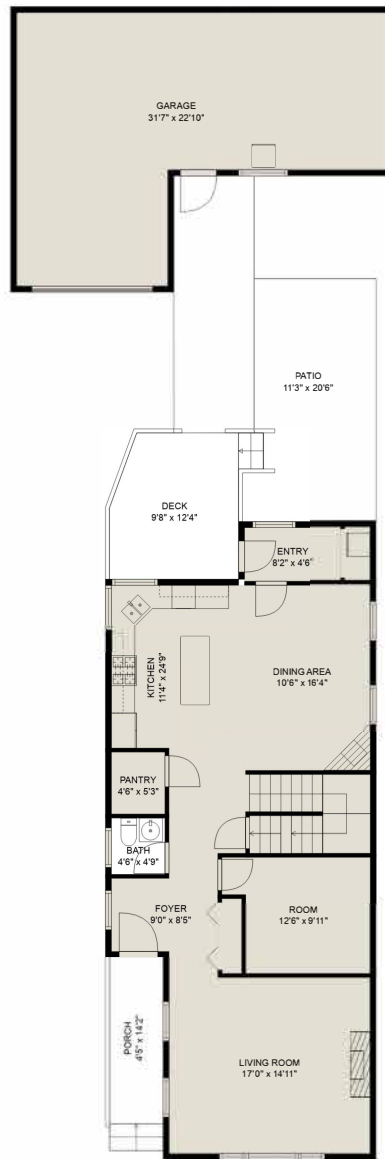

FLOOR 1

FLOOR 2

CENTURY 21

Estimated areas
 Main Floor: 1096 sq. ft
 Above Main: 920 sq. ft
Total: 2016 sq. ft

Sizes and dimensions are approximate. Actual may vary. E&O insured.

CENTURY 21

Estimated areas

Main Floor: 1096 sq. ft
 Above Main: 920 sq. ft
Total: 2016 sq. ft

Sizes and dimensions are approximate. Actual may vary. E&O insured.

CENTURY 21

Estimated areas
 Main Floor: 1096 sq. ft
 Above Main: 920 sq. ft
Total: 2016 sq. ft

Sizes and dimensions are approximate. Actual may vary. E&O insured.