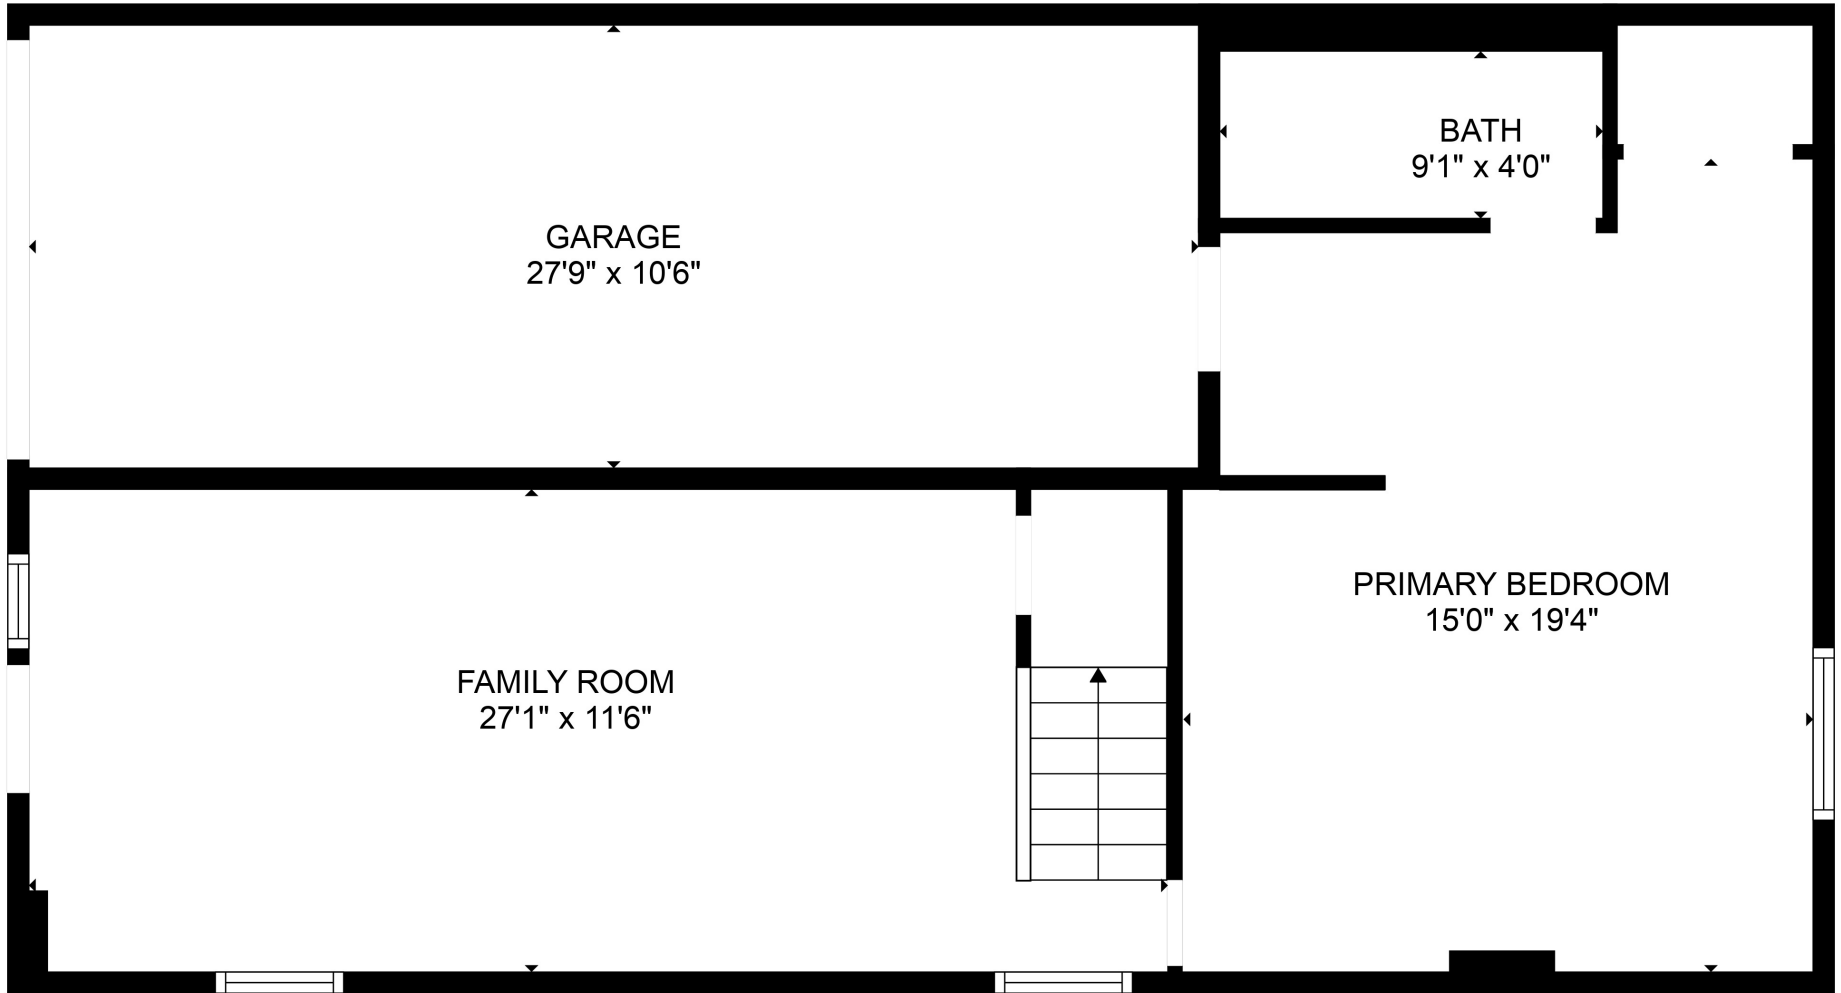

FLOOR 2

FLOOR 1

Total scanned area: 2040 sq. ft

MEASUREMENTS ARE CALCULATED BY CUBICASA TECHNOLOGY. DEEMED HIGHLY RELIABLE BUT NOT GUARANTEED.

Total scanned area: 2040 sq. ft

MEASUREMENTS ARE CALCULATED BY CUBICASA TECHNOLOGY. DEEMED HIGHLY RELIABLE BUT NOT GUARANTEED.

GARAGE  
27'9" x 10'6"

BATH  
9'1" x 4'0"

FAMILY ROOM  
27'1" x 11'6"

PRIMARY BEDROOM  
15'0" x 19'4"

Total scanned area: 2040 sq. ft

MEASUREMENTS ARE CALCULATED BY CUBICASA TECHNOLOGY. DEEMED HIGHLY RELIABLE BUT NOT GUARANTEED.