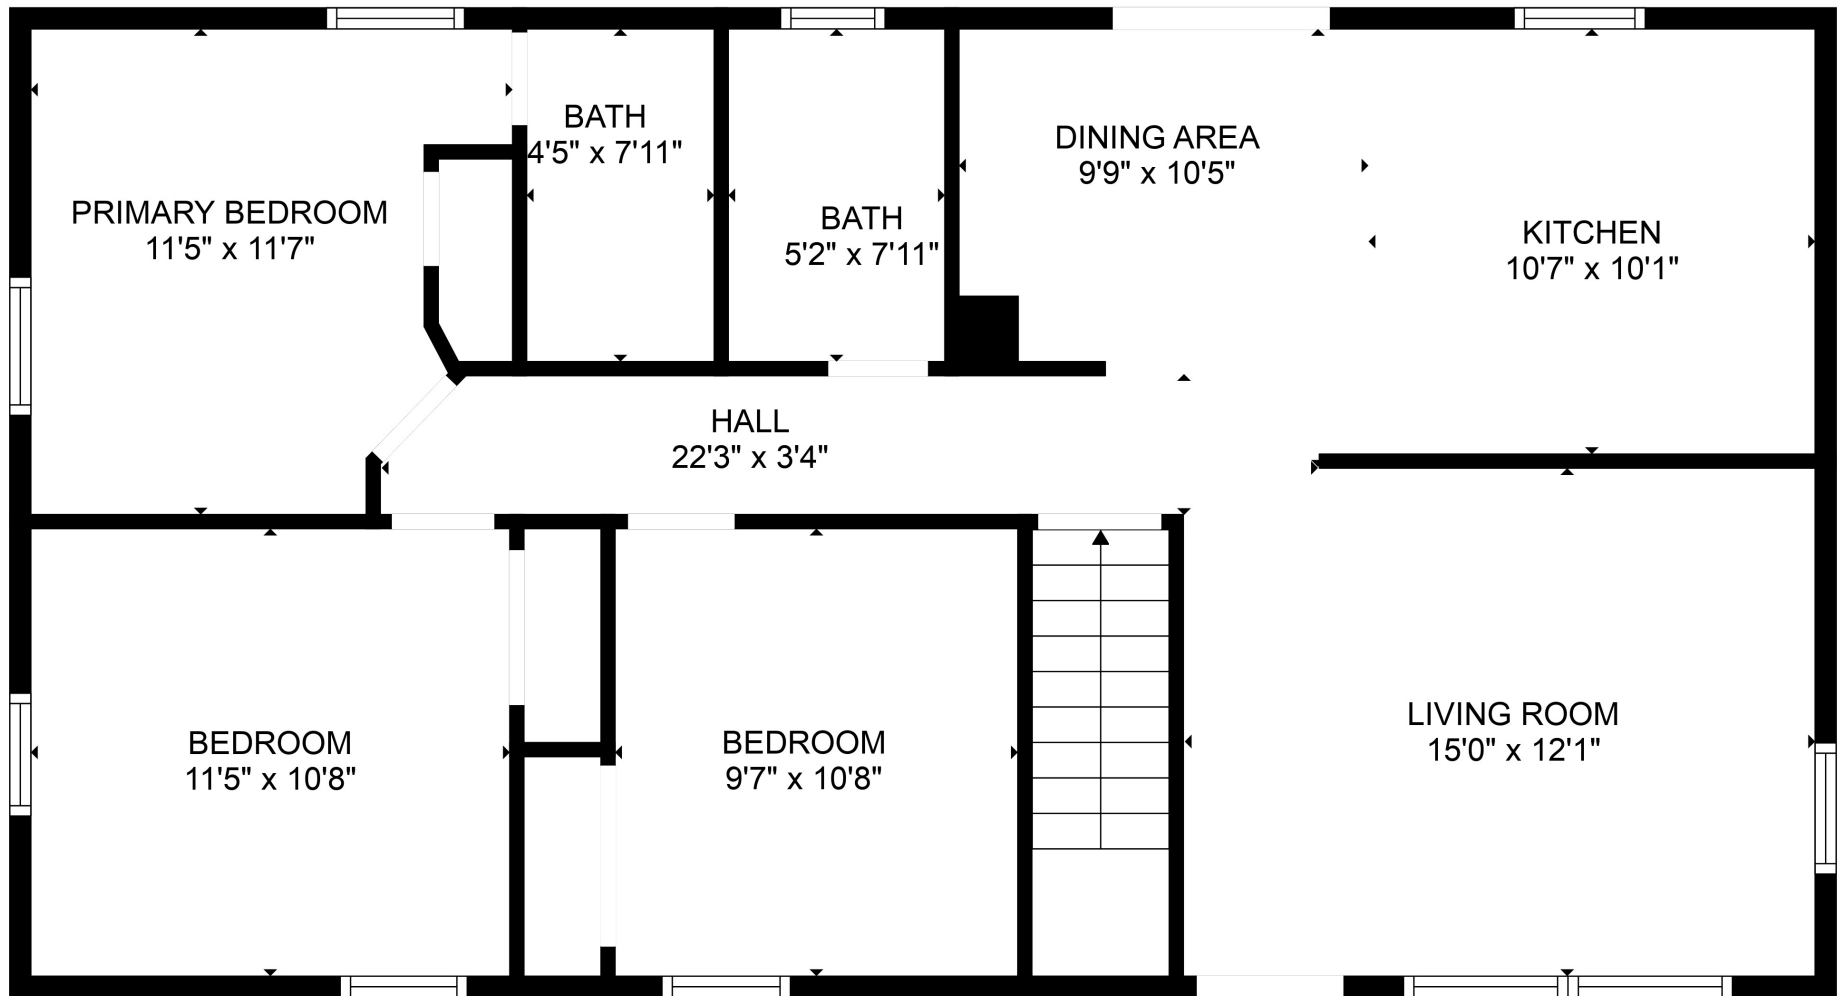

FLOOR 2

FLOOR 1

Total scanned area: 2040 sq. ft

MEASUREMENTS ARE CALCULATED BY CUBICASA TECHNOLOGY. DEEMED HIGHLY RELIABLE BUT NOT GUARANTEED.

Total scanned area: 2040 sq. ft

MEASUREMENTS ARE CALCULATED BY CUBICASA TECHNOLOGY. DEEMED HIGHLY RELIABLE BUT NOT GUARANTEED.

GARAGE  
27'9" x 10'6"

BATH  
9'1" x 4'0"

FAMILY ROOM  
27'1" x 11'6"

PRIMARY BEDROOM  
15'0" x 19'4"

Total scanned area: 2040 sq. ft

MEASUREMENTS ARE CALCULATED BY CUBICASA TECHNOLOGY. DEEMED HIGHLY RELIABLE BUT NOT GUARANTEED.