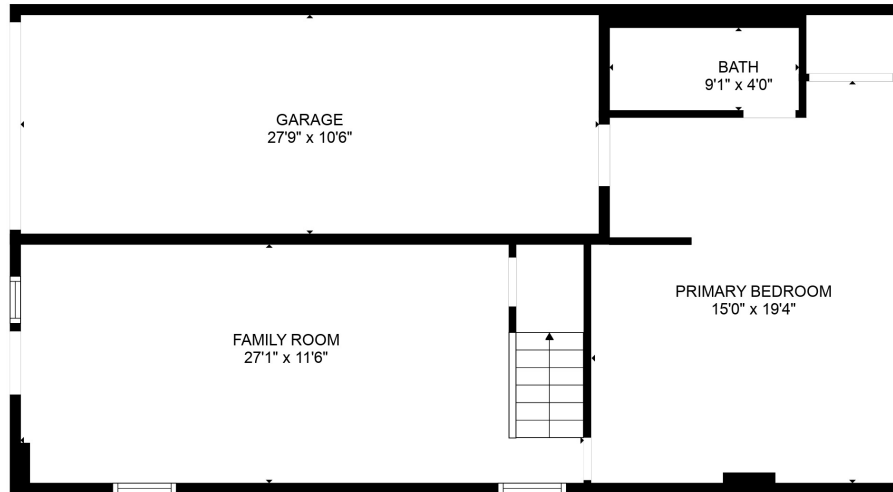

FLOOR 2

FLOOR 1

Total scanned area: 2040 sq. ft

MEASUREMENTS ARE CALCULATED BY CUBICASA TECHNOLOGY. DEEMED HIGHLY RELIABLE BUT NOT GUARANTEED.

Total scanned area: 2040 sq. ft

MEASUREMENTS ARE CALCULATED BY CUBICASA TECHNOLOGY. DEEMED HIGHLY RELIABLE BUT NOT GUARANTEED.

GARAGE  
27'9" x 10'6"

BATH  
9'1" x 4'0"

FAMILY ROOM  
27'1" x 11'6"

PRIMARY BEDROOM  
15'0" x 19'4"

Total scanned area: 2040 sq. ft

MEASUREMENTS ARE CALCULATED BY CUBICASA TECHNOLOGY. DEEMED HIGHLY RELIABLE BUT NOT GUARANTEED.