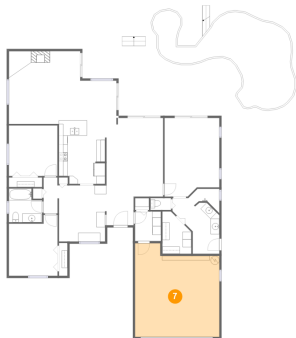

7 Floor 1 - Garage

Dimensions: 19'3" x 21'4"
Area: 371 sq. ft
Counted as living area: No

Heated: No
Finished: No
Enclosed: Yes
Contiguous: Yes
Permitted: Yes
Wet space: No
Addition: No
Conversion: No