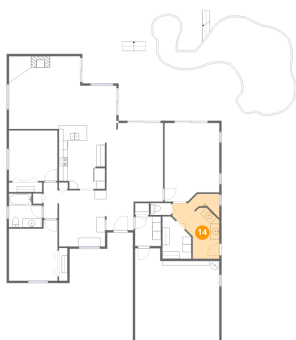

Dimensions: 6'2" x 6'6"
Area: 40 sq. ft
Counted as living area: Yes

Heated: Yes
Finished: Yes
Enclosed: Yes
Contiguous: Yes
Permitted: Yes
Wet space: No
Addition: No
Conversion: No

**1235 Willowick Circle, Willowick, Safety Harbor,
Pinellas County, Florida, United States, 34695**

12 Floor 1 - Swimming Pool

Dimensions: 30'3" x 19'7"
Area: 376 sq. ft
Counted as living area: No

Heated: No
Finished: No
Enclosed: No
Contiguous: Yes
Permitted: No
Wet space: No
Addition: No
Conversion: No

13 Floor 1 - Patio

Dimensions: 51'1" x 27'11"
Area: 941 sq. ft
Counted as living area: No

Heated: No
Finished: Yes
Enclosed: No
Contiguous: Yes
Permitted: Yes
Wet space: No
Addition: No
Conversion: No

14 Floor 1 - Bath

Dimensions: 10'8" x 14'8"
Area: 112 sq. ft
Counted as living area: Yes

Heated: Yes
Finished: Yes
Enclosed: Yes
Contiguous: Yes
Permitted: Yes
Wet space: Yes
Addition: No
Conversion: No

**1235 Willowick Circle, Willowick, Safety Harbor,
Pinellas County, Florida, United States, 34695**