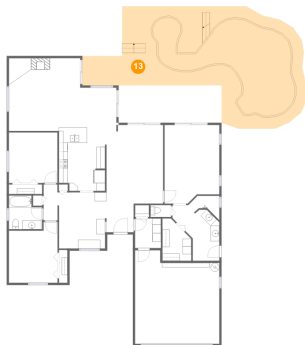

13 Floor 1 - Patio

Dimensions: 51'1" x 27'11"
Area: 941 sq. ft
Counted as living area: No

Heated: No
Finished: Yes
Enclosed: No
Contiguous: Yes
Permitted: Yes
Wet space: No
Addition: No
Conversion: No