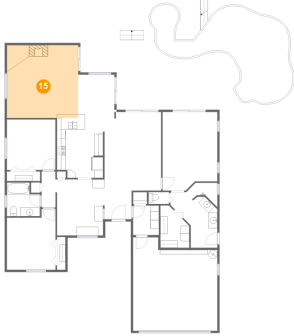

**1235 Willowick Circle, Willowick, Safety Harbor,
Pinellas County, Florida, United States, 34695**

15 Floor 1 - Family Room

Dimensions: 16'3" x 16'7"
Area: 270 sq. ft
Counted as living area: Yes

Heated: Yes
Finished: Yes
Enclosed: Yes
Contiguous: Yes
Permitted: Yes
Wet space: No
Addition: No
Conversion: No