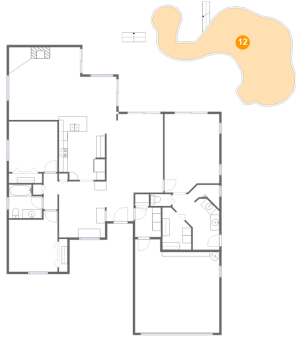

**1235 Willowick Circle, Willowick, Safety Harbor,
Pinellas County, Florida, United States, 34695**

12 Floor 1 - Swimming Pool

Dimensions: 30'3" x 19'7"
Area: 376 sq. ft
Counted as living area: No

Heated: No
Finished: No
Enclosed: No
Contiguous: Yes
Permitted: No
Wet space: No
Addition: No
Conversion: No