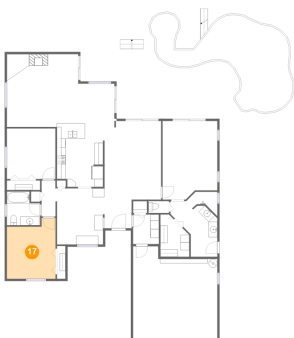

17 Floor 1 - Bedroom

Dimensions: 11'1" x 13'11"
Area: 138 sq. ft
Counted as living area: Yes

Heated: Yes
Finished: Yes
Enclosed: Yes
Contiguous: Yes
Permitted: Yes
Wet space: No
Addition: No
Conversion: No