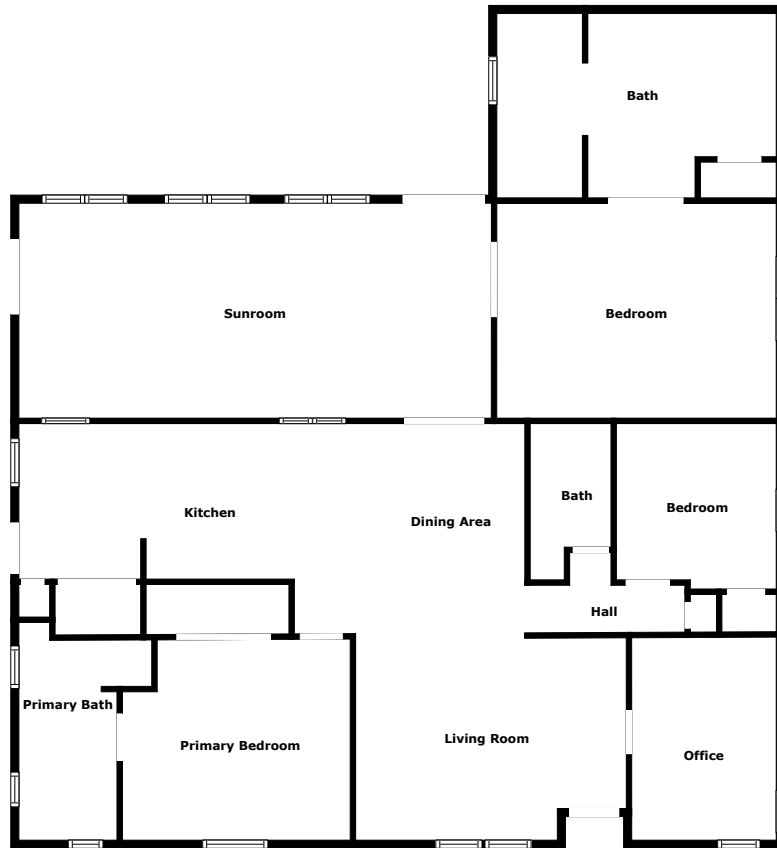

Home report

East 420 South 182

Jerome

Highlights

1 Kitchen

1 Living room

3 Bedroom

3 Bath

1 Office

18 Doors

22 Windows

Nearby services

Data source: Google Maps

Jerome Exit 168 ID, 2.4 mi

Family Dollar, 3.8 mi

St. Luke's Jerome Medical Center, 4.8 mi

Canyonside Christian School, 3.3 mi

Jerome Pizza Factory, 2.1 mi

Jerome County Airport, 4.5 mi

Floor plan

Measurements Are Calculated By Cubicasa Technology. Deemed Highly Reliable But Not Guaranteed.

Appendix 1: Data sheet

Dining - 1	Dining - Open - 1	Office - 1
Bedroom - 3	Bedroom - Master - 1	Room - 1
Room - Glass - 1	Bath - 3	Bath - Master - 1
Hall - 1	Kitchen - 1	LivingRoom - 1