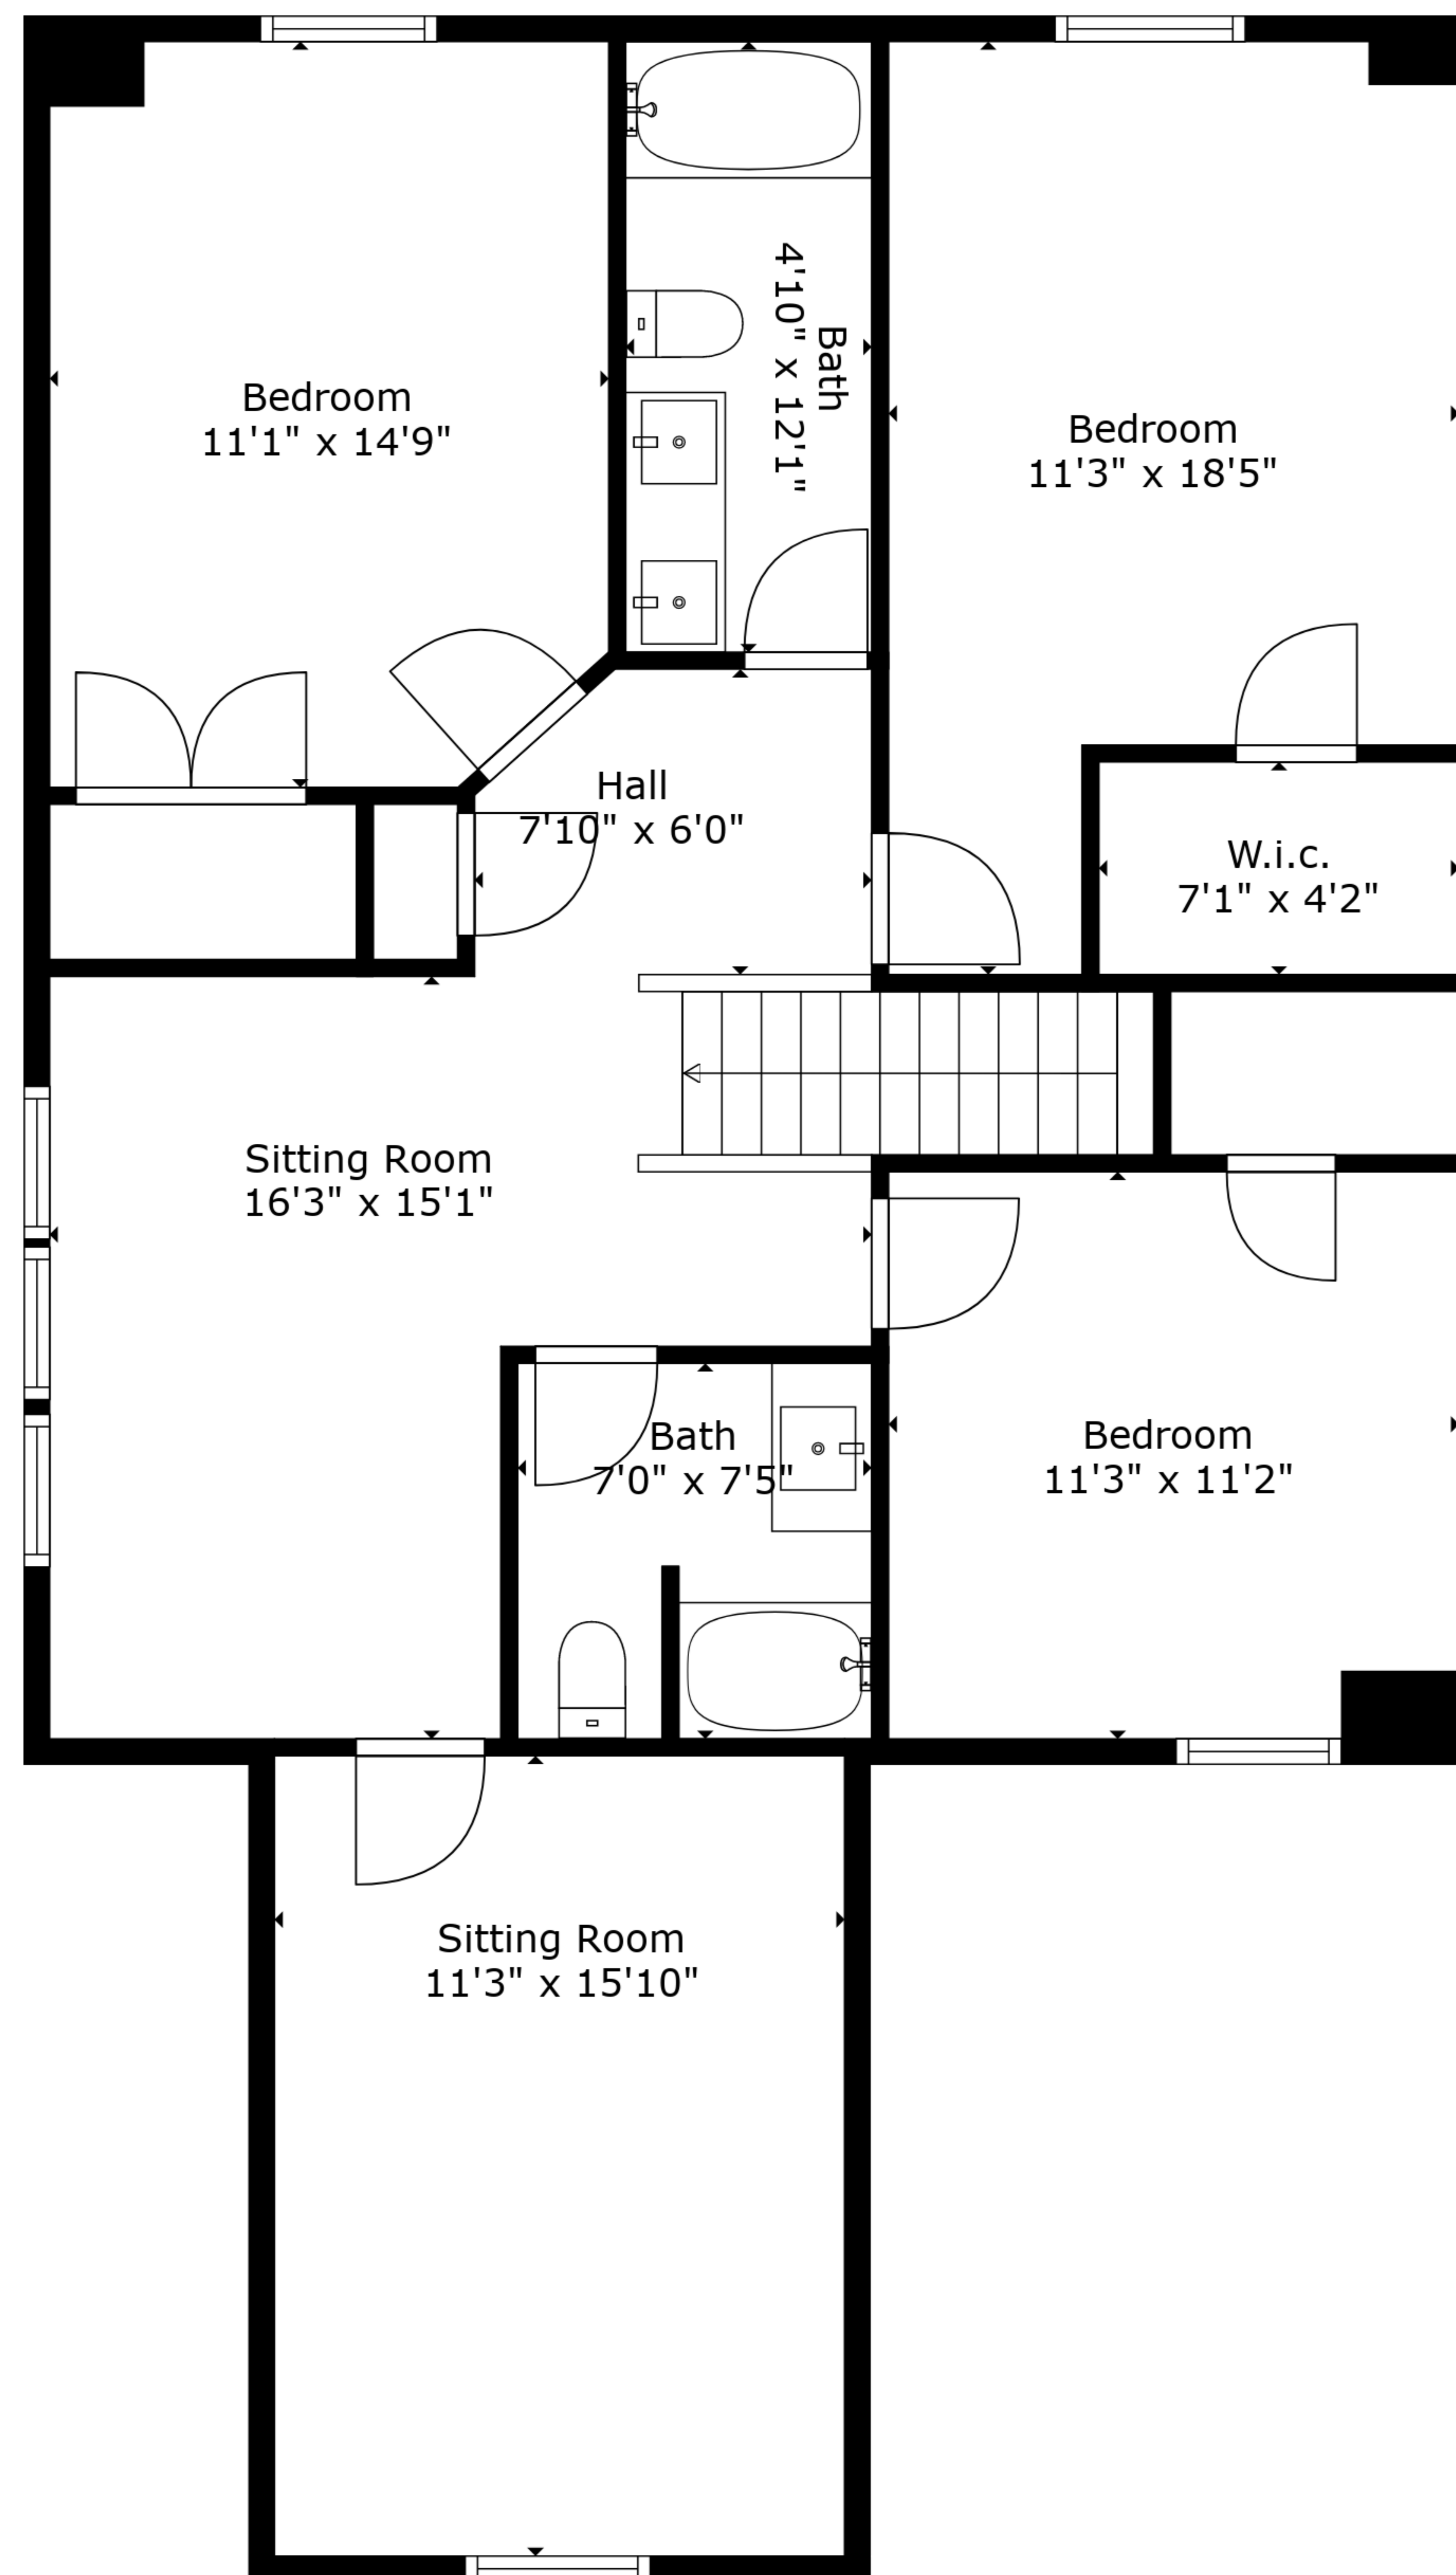

TOTAL: 2401 sq. ft

FLOOR 1: 1284 sq. ft, FLOOR 2: 1117 sq. ft

EXCLUDED AREAS: GARAGE: 428 sq. ft, FIREPLACE: 11 sq. ft

TOTAL: 2401 sq. ft

FLOOR 1: 1284 sq. ft, FLOOR 2: 1117 sq. ft

EXCLUDED AREAS: GARAGE: 428 sq. ft, FIREPLACE: 11 sq. ft

Floor 1

Floor 2

TOTAL: 2401 sq. ft
 FLOOR 1: 1284 sq. ft, FLOOR 2: 1117 sq. ft
 EXCLUDED AREAS: GARAGE: 428 sq. ft, FIREPLACE: 11 sq. ft