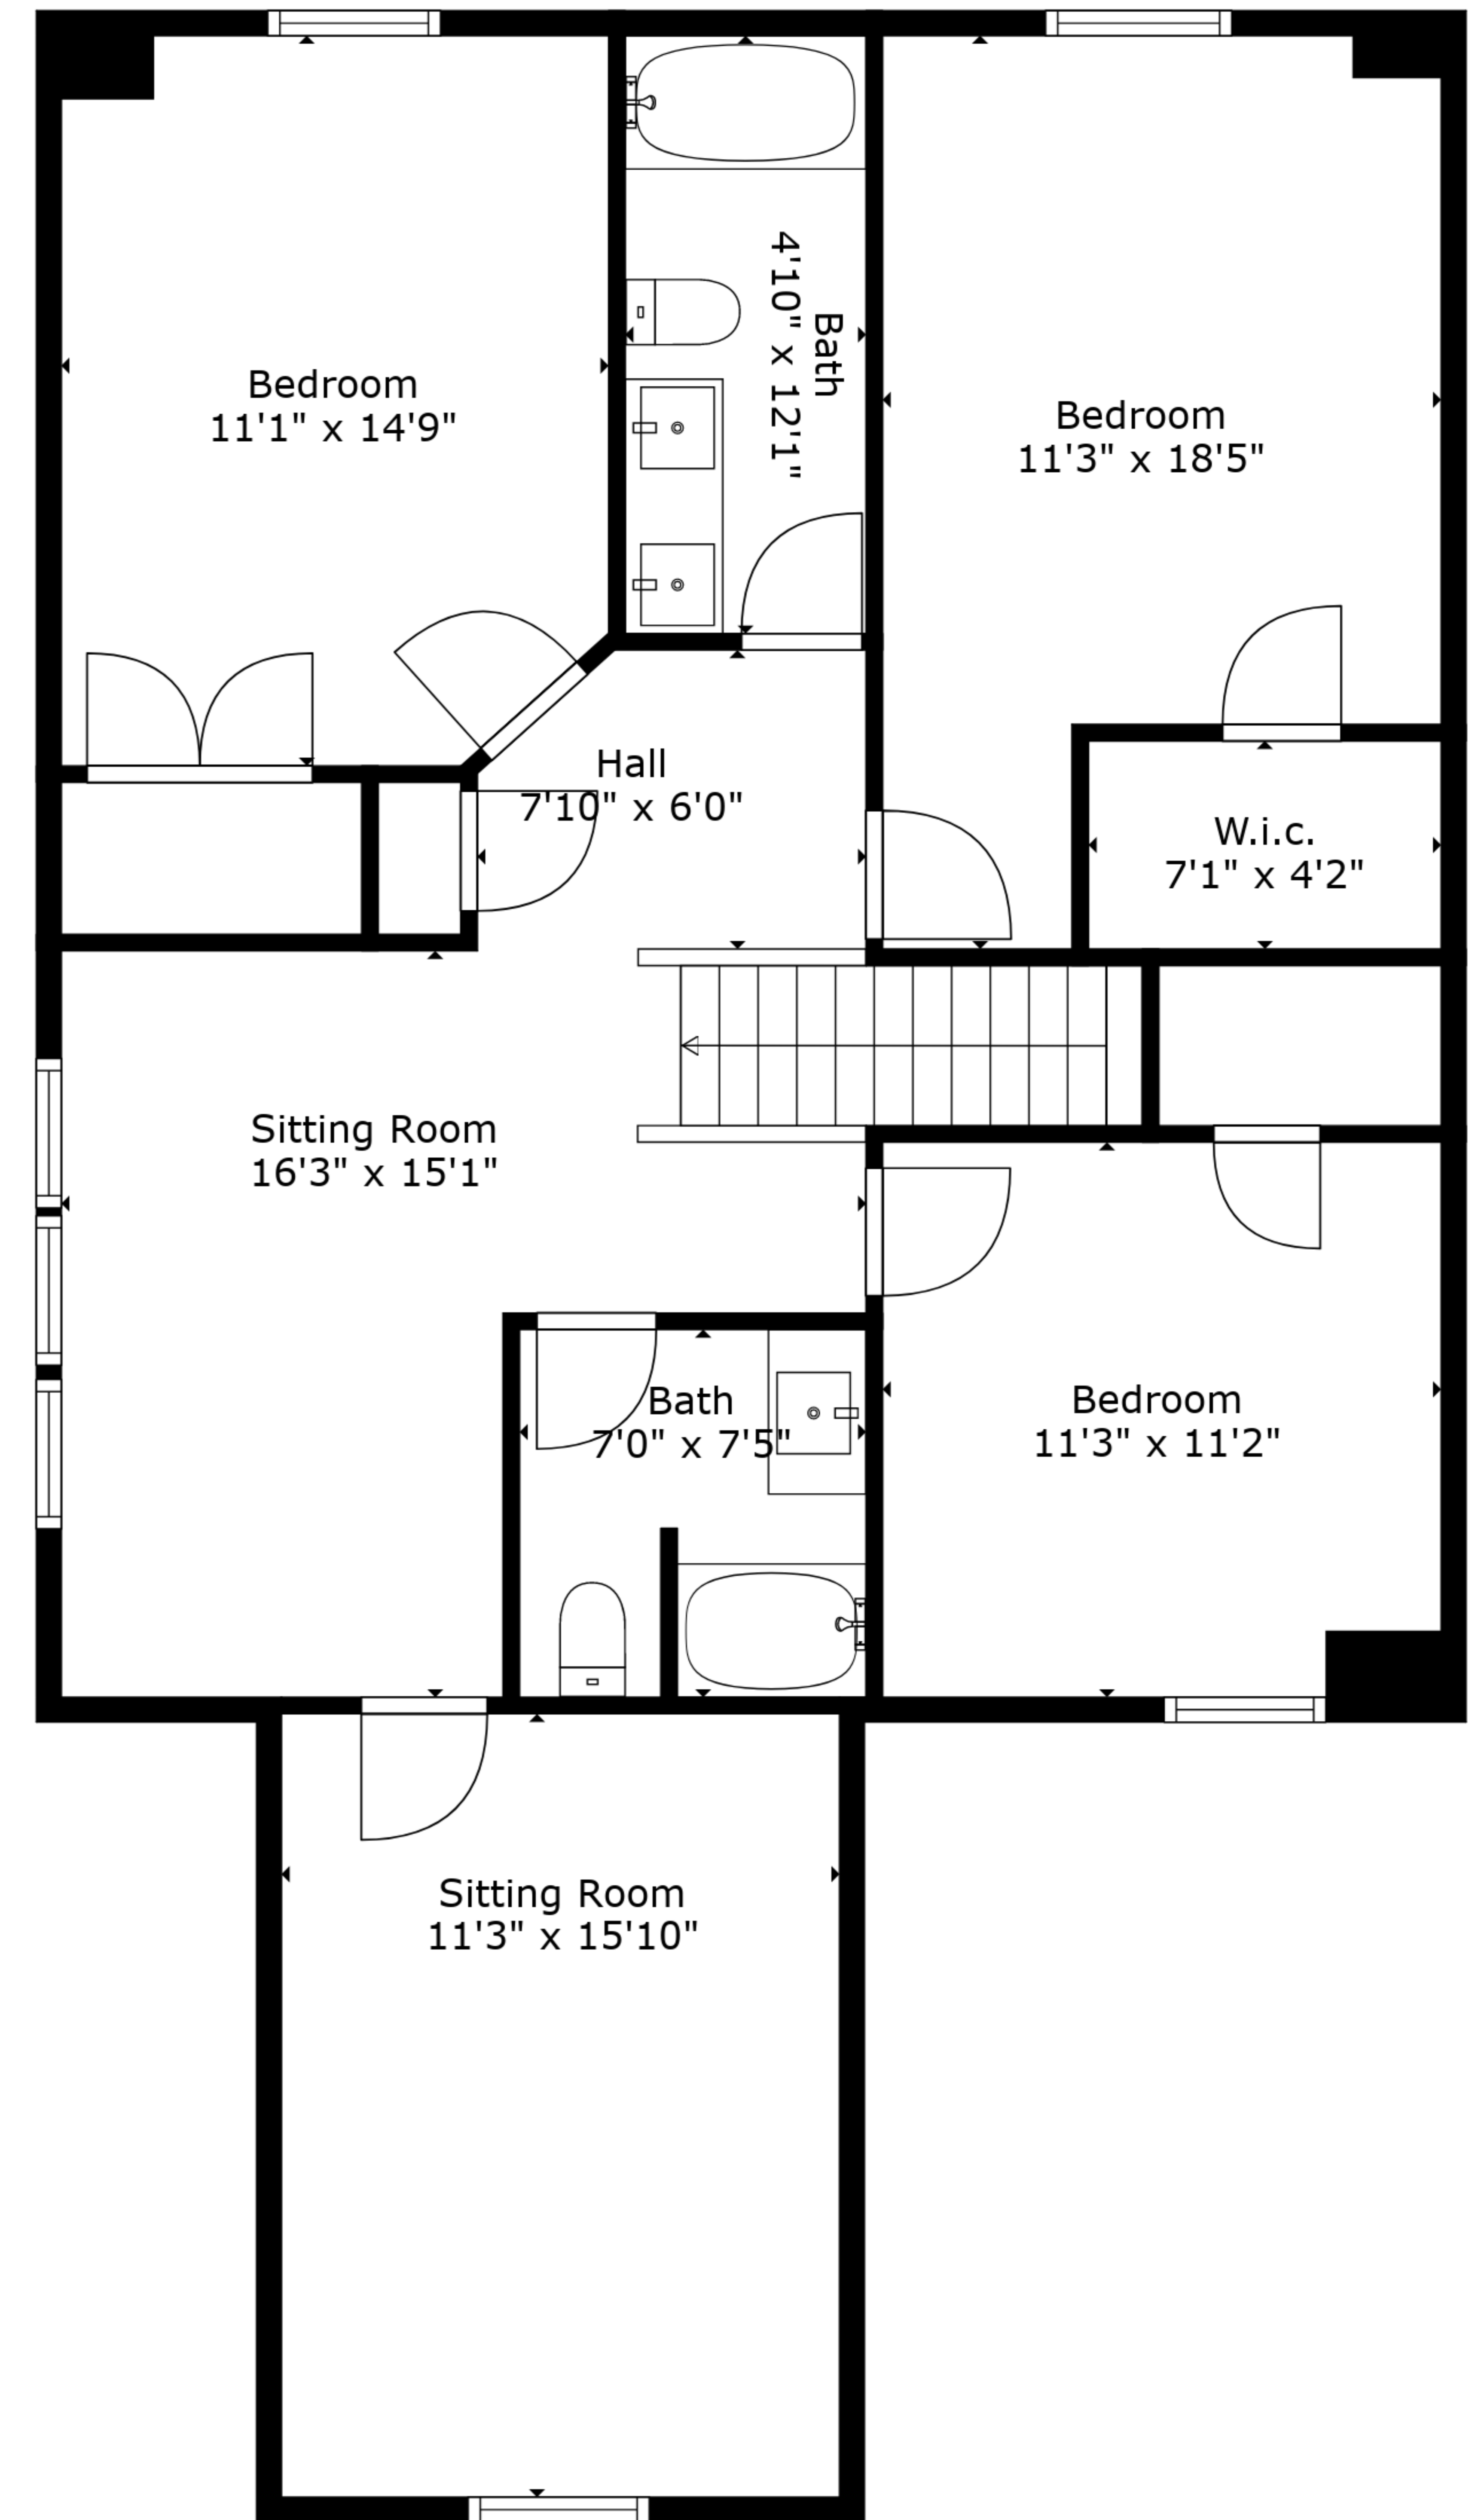

TOTAL: 2401 sq. ft

FLOOR 1: 1284 sq. ft, FLOOR 2: 1117 sq. ft

EXCLUDED AREAS: GARAGE: 428 sq. ft, FIREPLACE: 11 sq. ft

TOTAL: 2401 sq. ft

FLOOR 1: 1284 sq. ft, FLOOR 2: 1117 sq. ft

EXCLUDED AREAS: GARAGE: 428 sq. ft, FIREPLACE: 11 sq. ft

Floor 1

Floor 2

TOTAL: 2401 sq. ft
 FLOOR 1: 1284 sq. ft, FLOOR 2: 1117 sq. ft
 EXCLUDED AREAS: GARAGE: 428 sq. ft, FIREPLACE: 11 sq. ft