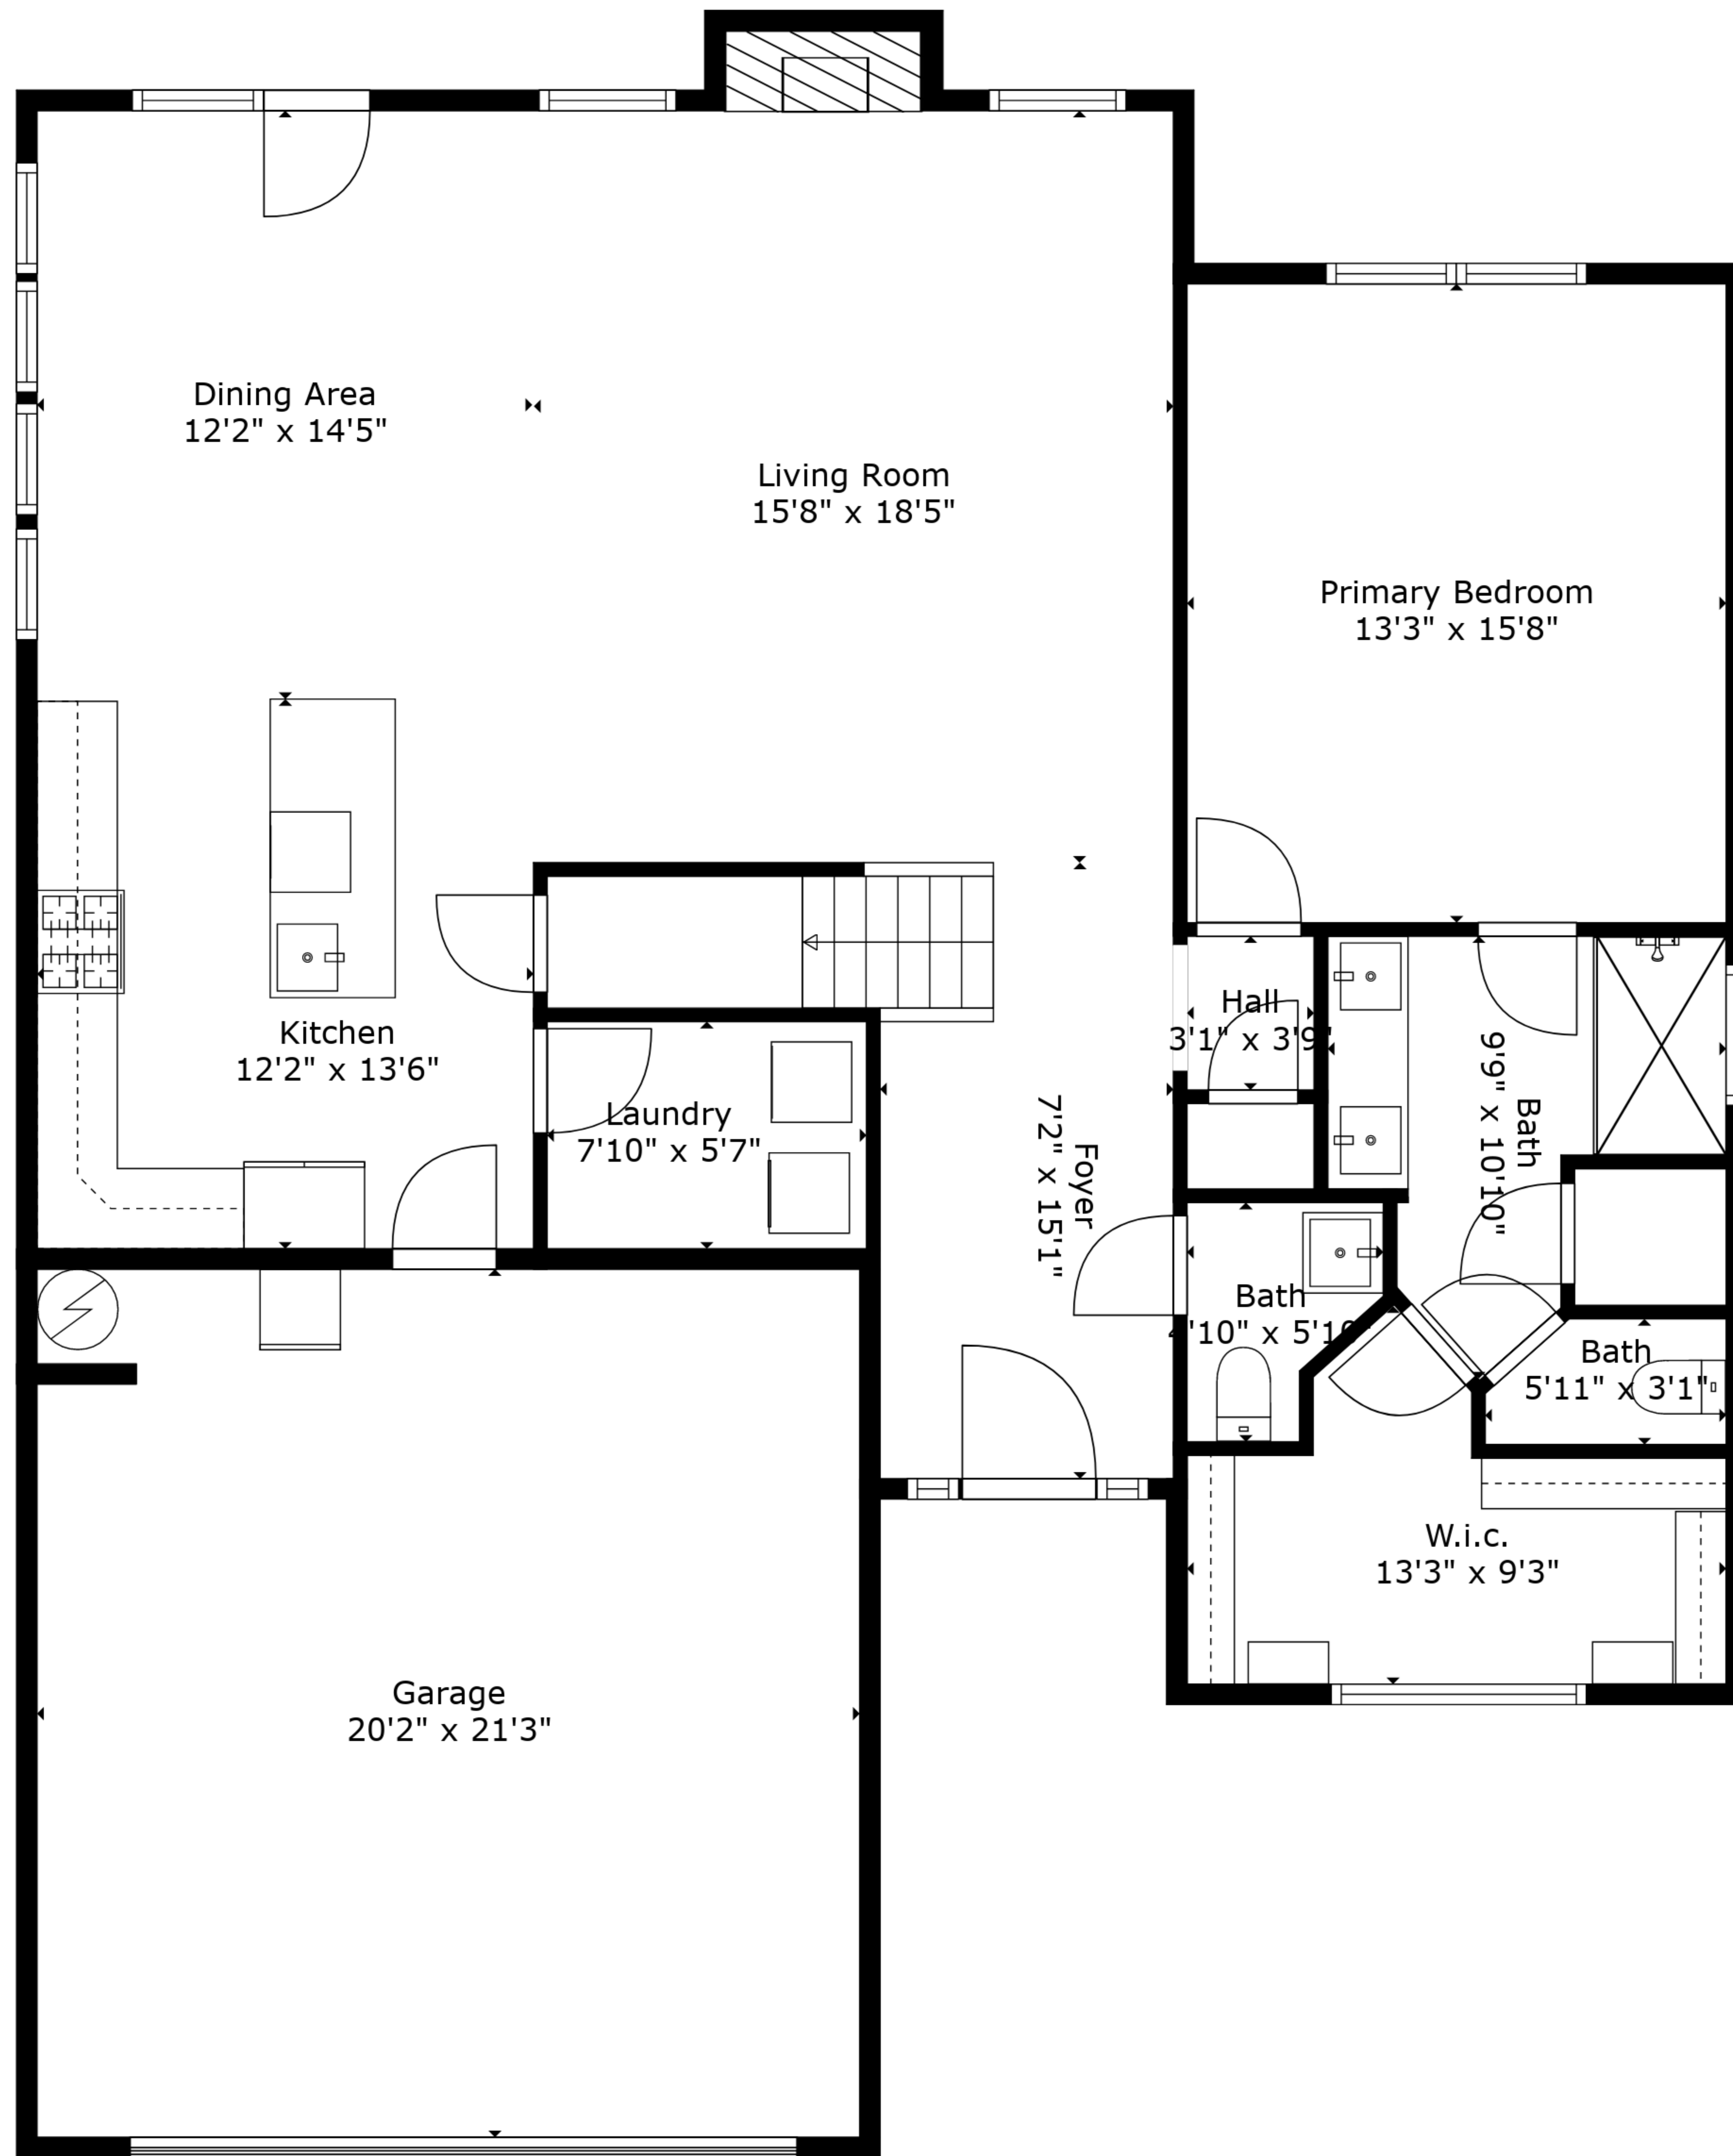

TOTAL: 2401 sq. ft

FLOOR 1: 1284 sq. ft, FLOOR 2: 1117 sq. ft

EXCLUDED AREAS: GARAGE: 428 sq. ft, FIREPLACE: 11 sq. ft

TOTAL: 2401 sq. ft

FLOOR 1: 1284 sq. ft, FLOOR 2: 1117 sq. ft

EXCLUDED AREAS: GARAGE: 428 sq. ft, FIREPLACE: 11 sq. ft

Floor 1

Floor 2

TOTAL: 2401 sq. ft
 FLOOR 1: 1284 sq. ft, FLOOR 2: 1117 sq. ft
 EXCLUDED AREAS: GARAGE: 428 sq. ft, FIREPLACE: 11 sq. ft