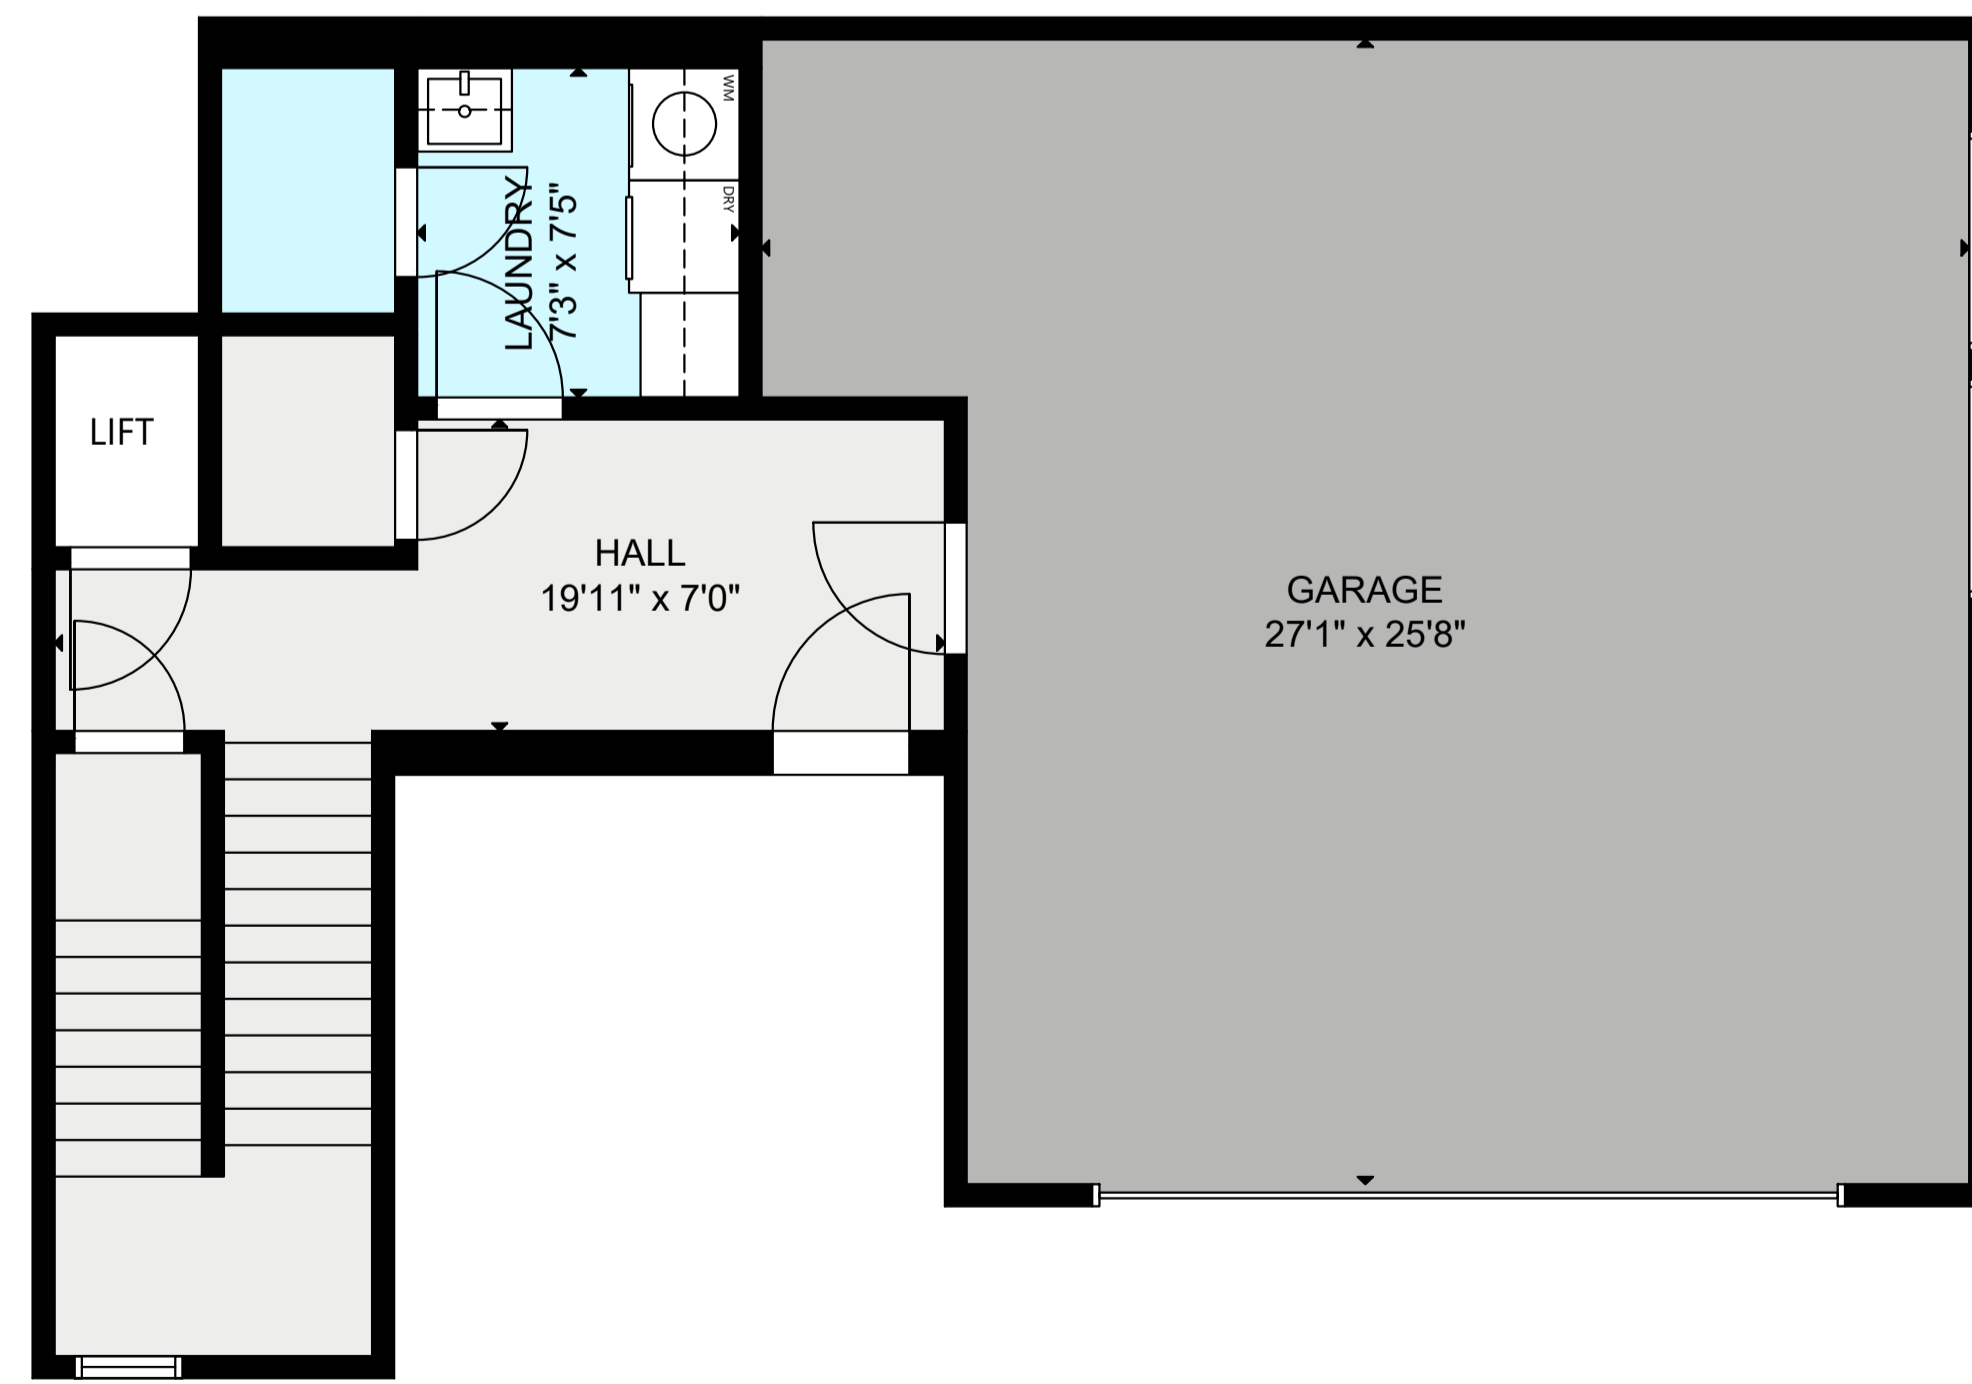

FLOOR 3

FLOOR 2

FLOOR 1

GROSS INTERNAL AREA
 TOTAL: 3,330 sq ft
 FLOOR 1: 318 sq ft, FLOOR 2: 2,471 sq ft
 FLOOR 3: 541 sq ft
 EXCLUDED AREA: GARAGE: 613 sq ft

SIZE AND DIMENSIONS ARE APPROXIMATE, ACTUAL MAY VARY.