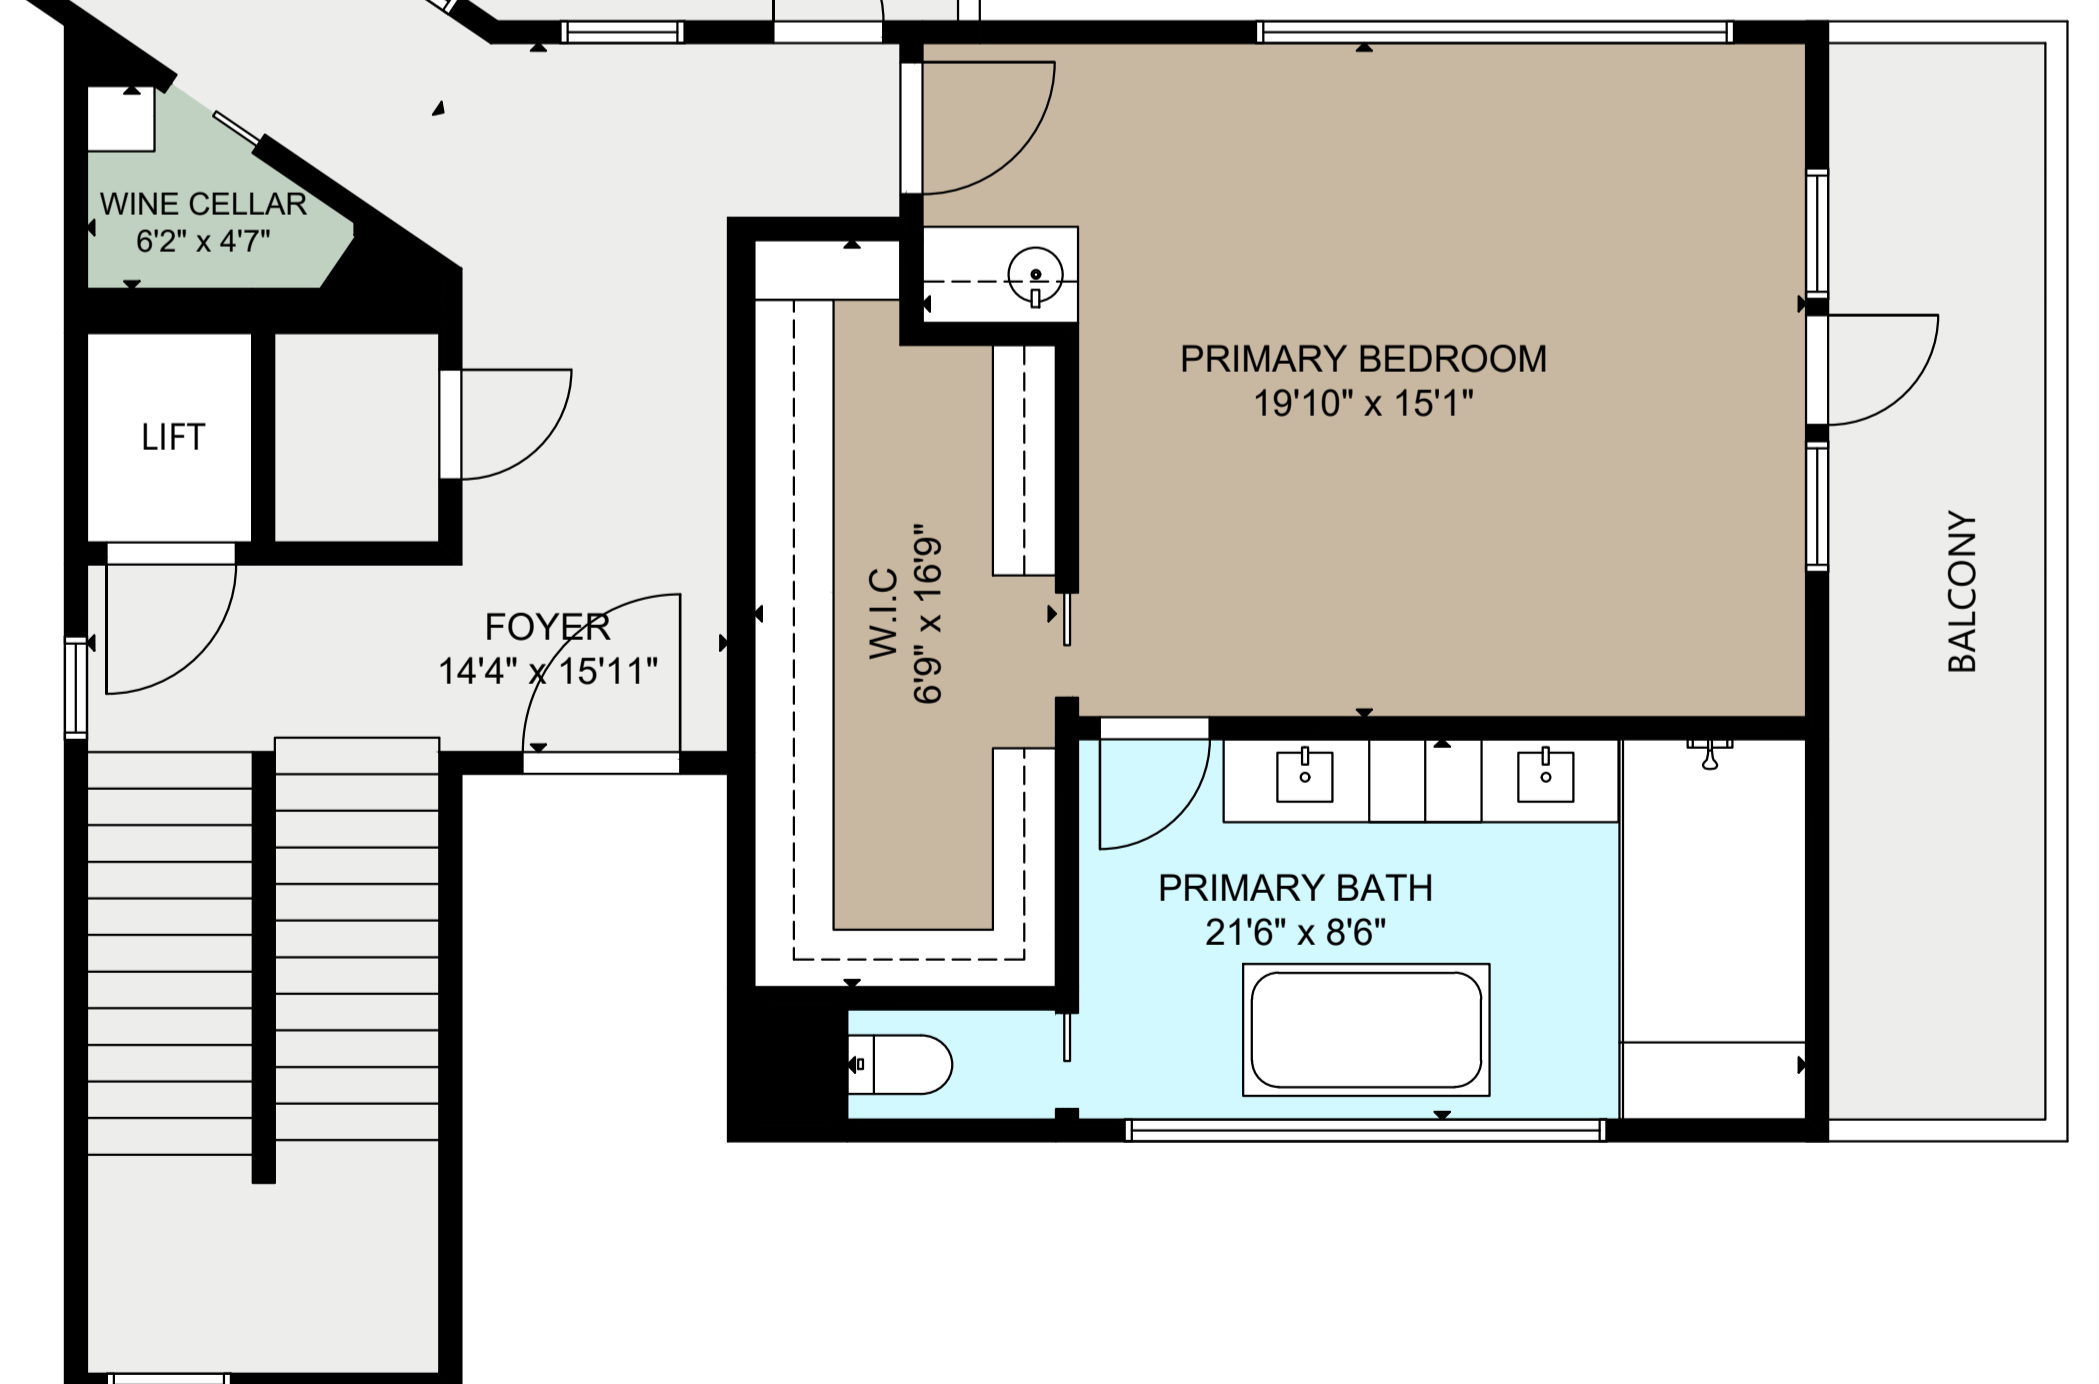

FLOOR 3

FLOOR 2

FLOOR 1

GROSS INTERNAL AREA
 TOTAL: 3,330 sq ft
 FLOOR 1: 318 sq ft, FLOOR 2: 2,471 sq ft
 FLOOR 3: 541 sq ft
 EXCLUDED AREA: GARAGE: 613 sq ft

SIZE AND DIMENSIONS ARE APPROXIMATE, ACTUAL MAY VARY.