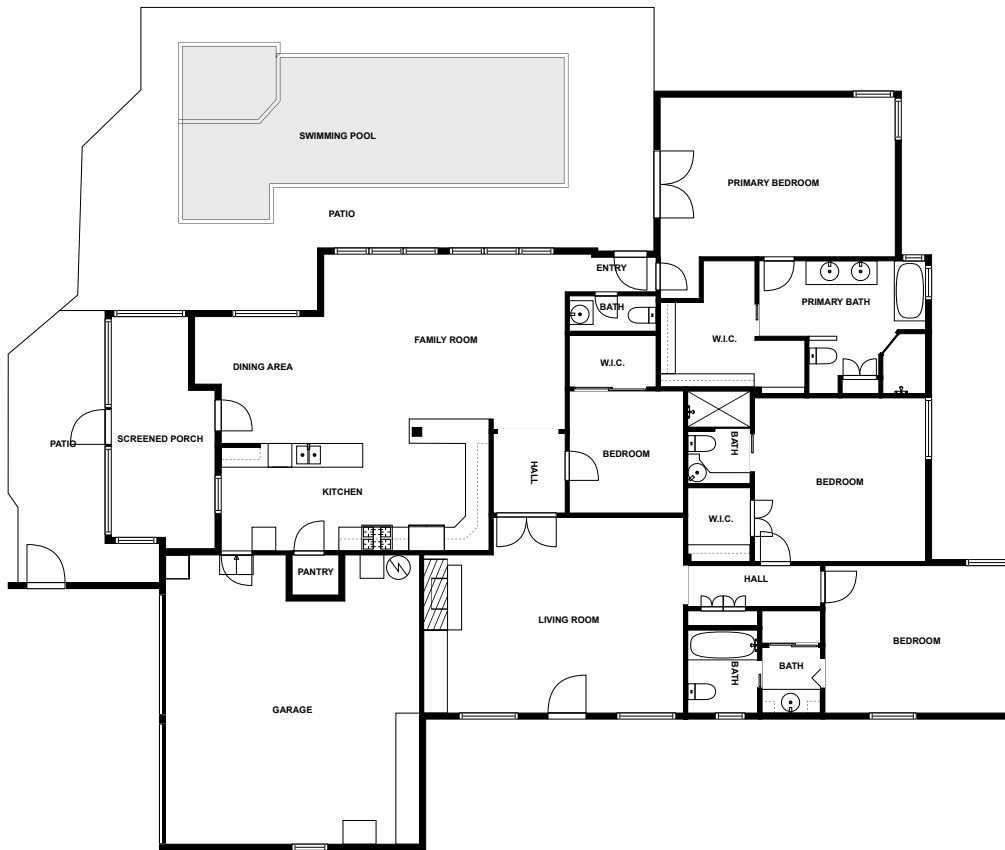

Home report

Ponce De Leon Boulevard
529
Belleair

Highlights

1 Kitchen

2 Living room

4 Bedroom

5 Bath

29 Doors

Chez Colette's French
Bistro, 0.7 mi

Morton Plant Hospital
Heliport, 1.4 mi

Floor plan

fvm

SIZES AND DIMENSIONS ARE APPROXIMATE, ACTUAL MAY VARY.

Appendix 1: Data sheet

Garage - 1	LivingRoom - 2	LivingRoom - Family - 1
Bedroom - 4	Bedroom - Master - 1	Bath - 5
Bath - Master - 1	Bath - Toilet - 1	Hall - 2
Pantry - 1	Closet - 3	Closet - Walkin - 3
Outdoor - 3	Outdoor - Porch - 1	Outdoor - Porch - Screen - 1
Outdoor - Patio - 2	Kitchen - 1	Entry - 1
Dining - 1	Dining - Open - 1	SwimmingPool - 1