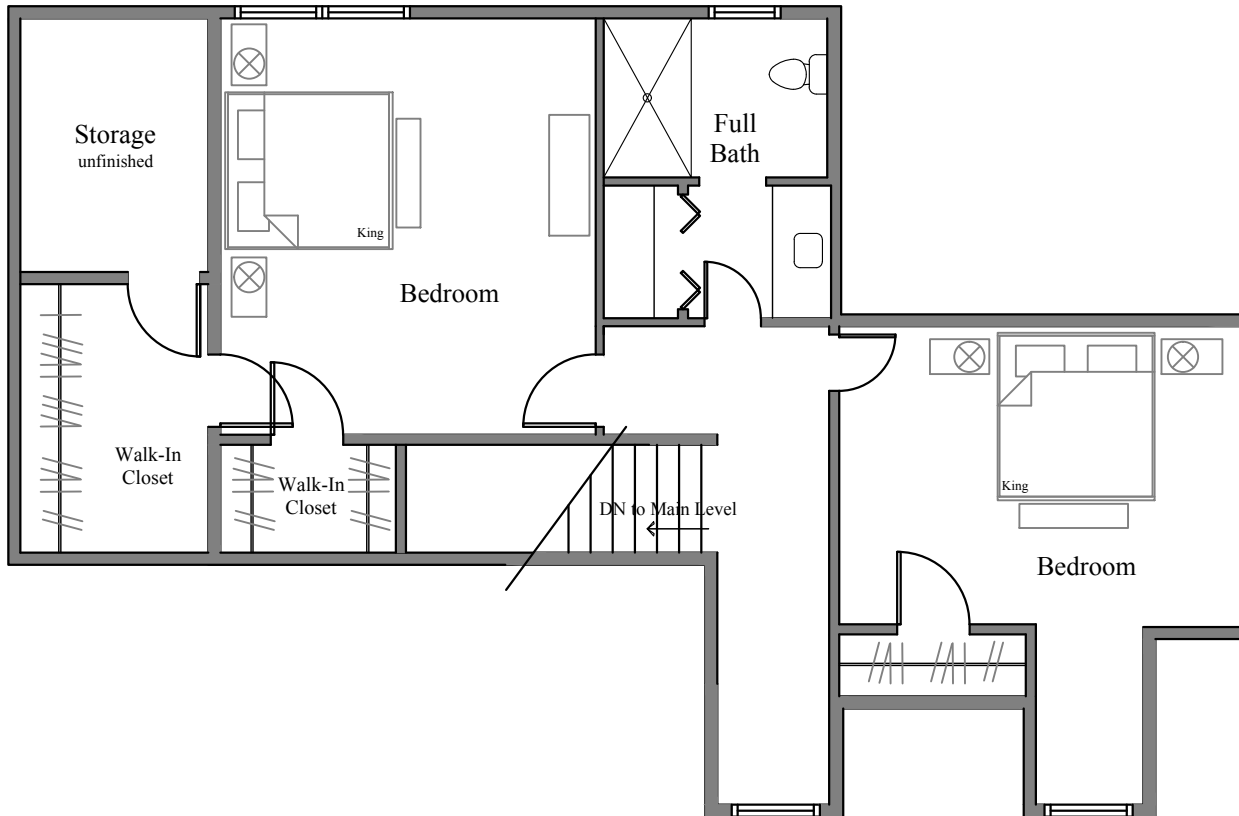

757 Crippled Oak Trail

4 bed / 3.5 Bath

Located on the Golf Course with a Spring-fed Brook running through the property AND Seasonal Mountain Views!

Located in BENT TREE, a gated Golf Cart Community with Resort Style Amenities including private Public Safety/Fire & Water Departments

Main Level Floor Plan
Furniture shown for ideas only

Floor Plan sizes & dimensions are approximate and may vary from actual conditions. Buyer(s) to verify accuracy.

757 Crippled Oak Trail

4 bed / 3.5 Bath

Upper Level Floor Plan
Furniture shown for ideas only

Floor Plan sizes & dimensions are approximate and may vary from actual conditions. Buyer(s) to verify accuracy.

757 Crippled Oak Trail

4 bed / 3.5 Bath

Terrace Level Floor Plan
 Furniture shown for ideas only

Floor Plan sizes & dimensions are approximate and may vary from actual conditions. Buyer(s) to verify accuracy.