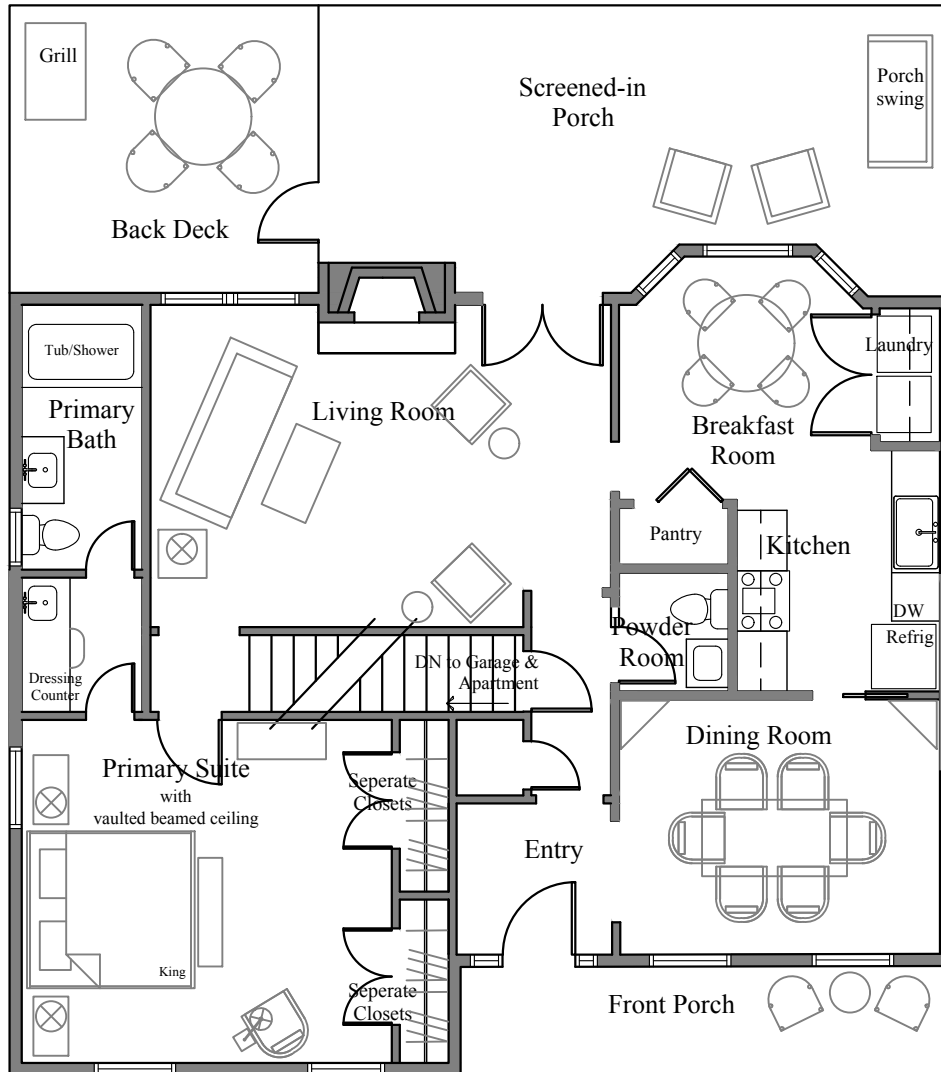

757 Crippled Oak Trail

4 bed / 3.5 Bath

Located on the Golf Course with a Spring-fed Brook running through the property AND Seasonal Mountain Views!

Located in BENT TREE, a gated Golf Cart Community with Resort Style Amenities including private Public Safety/Fire & Water Departments

Main Level Floor Plan
Furniture shown for ideas only

Floor Plan sizes & dimensions are approximate and may vary from actual conditions. Buyer(s) to verify accuracy.

757 Crippled Oak Trail

4 bed / 3.5 Bath

Upper Level Floor Plan
Furniture shown for ideas only

Floor Plan sizes & dimensions are approximate and may vary from actual conditions. Buyer(s) to verify accuracy.

757 Crippled Oak Trail

4 bed / 3.5 Bath

Terrace Level Floor Plan
 Furniture shown for ideas only

Floor Plan sizes & dimensions are approximate and may vary from actual conditions. Buyer(s) to verify accuracy.