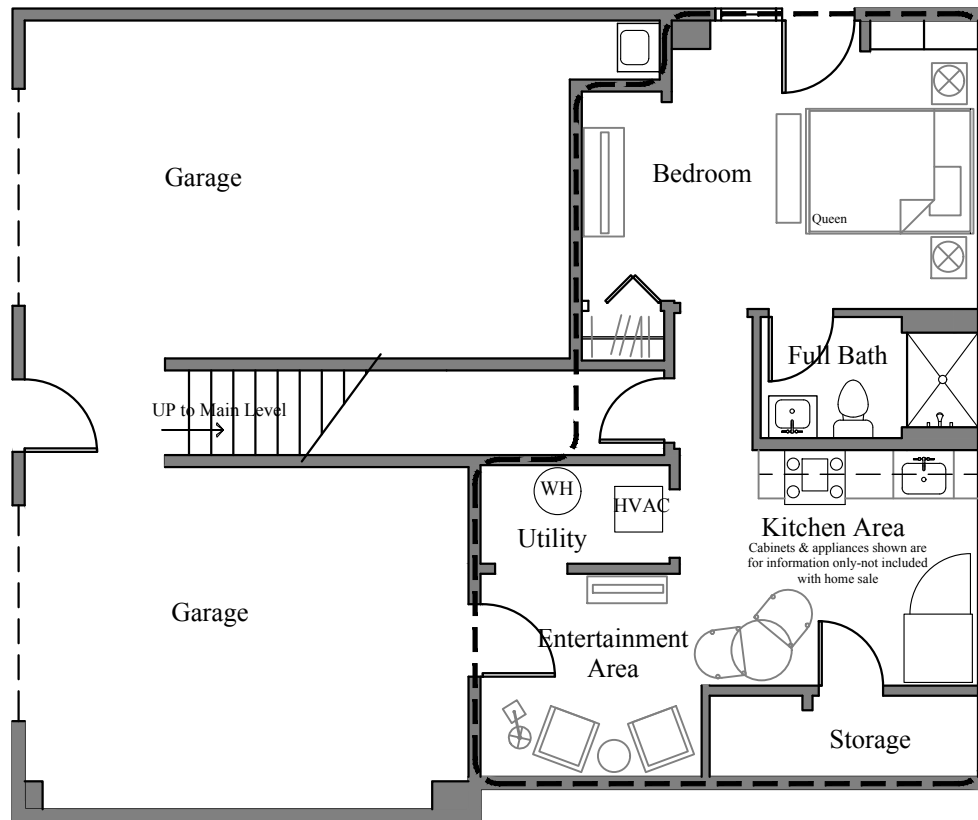

Main Level Floor Plan
Furniture shown for ideas only

Floor Plan sizes & dimensions are approximate and may vary from actual conditions. Buyer(s) to verify accuracy.

757 Crippled Oak Trail

4 bed / 3.5 Bath

Upper Level Floor Plan
Furniture shown for ideas only

Floor Plan sizes & dimensions are approximate and may vary from actual conditions. Buyer(s) to verify accuracy.

757 Crippled Oak Trail

4 bed / 3.5 Bath

Terrace Level Floor Plan
 Furniture shown for ideas only

Floor Plan sizes & dimensions are approximate and may vary from actual conditions. Buyer(s) to verify accuracy.