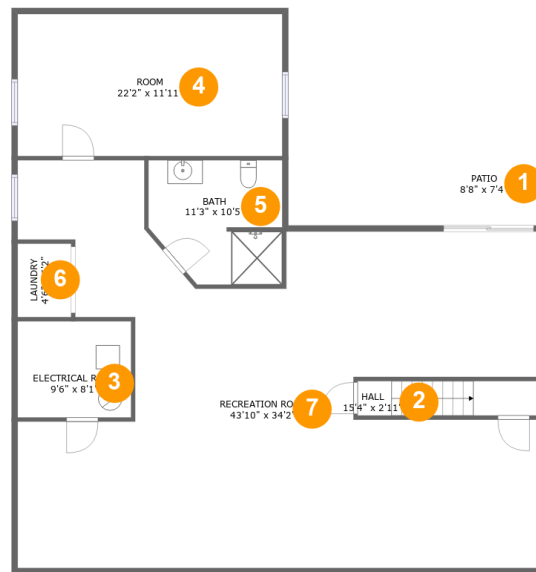

11203 Sherwood Oak Court, St. Louis, St. Louis County, Missouri, United States, 63146

Property summary

 **1** Garages

 **3** Bedrooms

 **3** Bathrooms

 **0** Half baths

 **2** Floors

 **3,377** Gross living area sqft

 **4,518** Total sqft

11203 Sherwood Oak Court, St. Louis, St. Louis County, Missouri, United States, 63146

Room dimensions

Floor 1

Total sqft: 1792 Living area: 1648

| # | | Dimensions | sqft | Counted as living area |
|---|-----------------|----------------|-------------|------------------------|
| 1 | Outdoor | 8'8" x 7'4" | 63 sq. ft | No |
| 2 | Hall | 15'4" x 2'11" | 44 sq. ft | Yes |
| 3 | Room | 9'6" x 8'1" | 77 sq. ft | No |
| 4 | Room | 22'2" x 11'11" | 264 sq. ft | Yes |
| 5 | Bath | 11'3" x 10'5" | 106 sq. ft | Yes |
| 6 | Utility | 4'6" x 6'2" | 28 sq. ft | Yes |
| 7 | Recreation Room | 43'10" x 34'2" | 1078 sq. ft | Yes |

11203 Sherwood Oak Court, St. Louis, St. Louis County, Missouri, United States, 63146

Room dimensions

Floor 2

Total sqft: 2726 Living area: 1729

| # | | Dimensions | sqft | Counted as living area |
|----|-------------|---------------|------------|------------------------|
| 8 | Garage | 19'7" x 21'7" | 421 sq. ft | No |
| 9 | Dining Room | 10'3" x 16'0" | 160 sq. ft | Yes |
| 10 | Bedroom | 13'6" x 15'8" | 176 sq. ft | Yes |
| 11 | Bedroom | 10'2" x 14'3" | 145 sq. ft | Yes |
| 12 | Bath | 8'4" x 5'2" | 43 sq. ft | Yes |
| 13 | Bath | 8'4" x 4'10" | 41 sq. ft | Yes |
| 14 | Cl | 4'10" x 7'2" | 35 sq. ft | Yes |
| 15 | Hall | 3'0" x 21'10" | 66 sq. ft | Yes |
| 16 | Living Room | 19'9" x 28'2" | 494 sq. ft | Yes |
| 17 | Kitchen | 12'9" x 12'2" | 156 sq. ft | Yes |
| 18 | Bedroom | 17'0" x 13'7" | 209 sq. ft | Yes |

| # | | Dimensions | sqft | Counted as living area |
|----|---------|---------------|------------|------------------------|
| 19 | Outdoor | 27'7" x 23'1" | 545 sq. ft | No |

11203 Sherwood Oak Court, St. Louis, St. Louis County, Missouri, United States, 63146