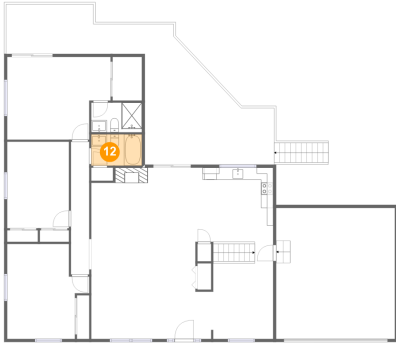

11 Floor 2 - Bedroom

Dimensions: 10'2" x 14'3"
Area: 145 sq. ft
Counted as living area: Yes

Heated: Yes
Finished: Yes
Enclosed: Yes
Contiguous: Yes
Permitted: Yes
Wet space: No
Addition: No
Conversion: No

11203 Sherwood Oak Court, St. Louis, St. Louis County, Missouri, United States, 63146

12 Floor 2 - Bath

Dimensions: 8'4" x 5'2"
Area: 43 sq. ft
Counted as living area: Yes

Heated: Yes
Finished: Yes
Enclosed: Yes
Contiguous: Yes
Permitted: Yes
Wet space: Yes
Addition: No
Conversion: No

Dimensions: 4'10" x 7'2"
Area: 35 sq. ft
Counted as living area: Yes

Heated: Yes
Finished: Yes
Enclosed: Yes
Contiguous: Yes
Permitted: Yes
Wet space: No
Addition: No
Conversion: No

11203 Sherwood Oak Court, St. Louis, St. Louis County, Missouri, United States, 63146