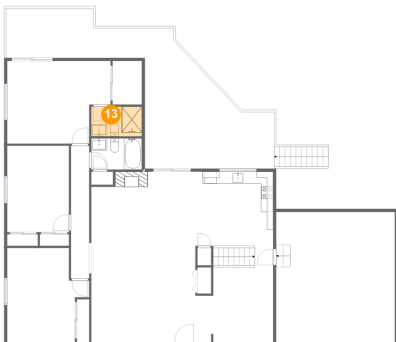

13 Floor 2 - Bath

Dimensions: 8'4" x 4'10"
Area: 41 sq. ft
Counted as living area: Yes

Heated: Yes
Finished: Yes
Enclosed: Yes
Contiguous: Yes
Permitted: Yes
Wet space: Yes
Addition: No
Conversion: No