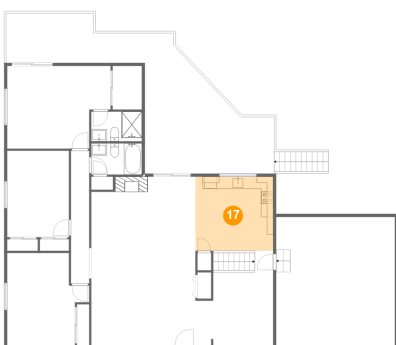

Dimensions: 4'10" x 7'2"
Area: 35 sq. ft
Counted as living area: Yes

Heated: Yes
Finished: Yes
Enclosed: Yes
Contiguous: Yes
Permitted: Yes
Wet space: No
Addition: No
Conversion: No

11203 Sherwood Oak Court, St. Louis, St. Louis County, Missouri, United States, 63146

Dimensions: 12'9" x 12'2"
Area: 156 sq. ft
Counted as living area: Yes

Heated: Yes
Finished: Yes
Enclosed: Yes
Contiguous: Yes
Permitted: Yes
Wet space: No
Addition: No
Conversion: No

11203 Sherwood Oak Court, St. Louis, St. Louis County, Missouri, United States, 63146