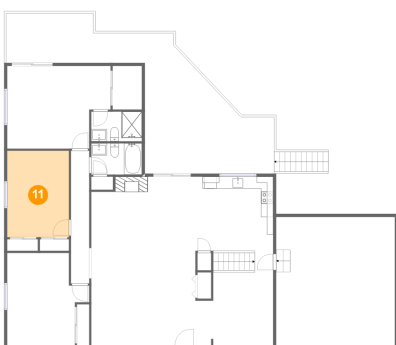

11 Floor 2 - Bedroom

Dimensions: 10'2" x 14'3"
Area: 145 sq. ft
Counted as living area: Yes

Heated: Yes
Finished: Yes
Enclosed: Yes
Contiguous: Yes
Permitted: Yes
Wet space: No
Addition: No
Conversion: No