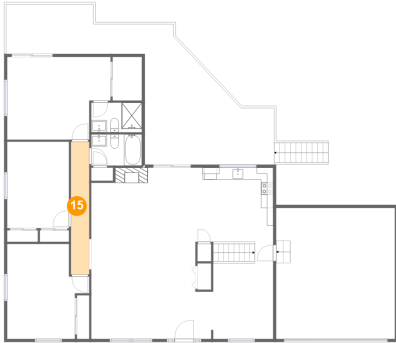

11203 Sherwood Oak Court, St. Louis, St. Louis County, Missouri, United States, 63146

15 Floor 2 - Hall

Dimensions: 3'0" x 21'10"
Area: 66 sq. ft
Counted as living area: Yes

Heated: Yes
Finished: Yes
Enclosed: Yes
Contiguous: Yes
Permitted: Yes
Wet space: No
Addition: No
Conversion: No