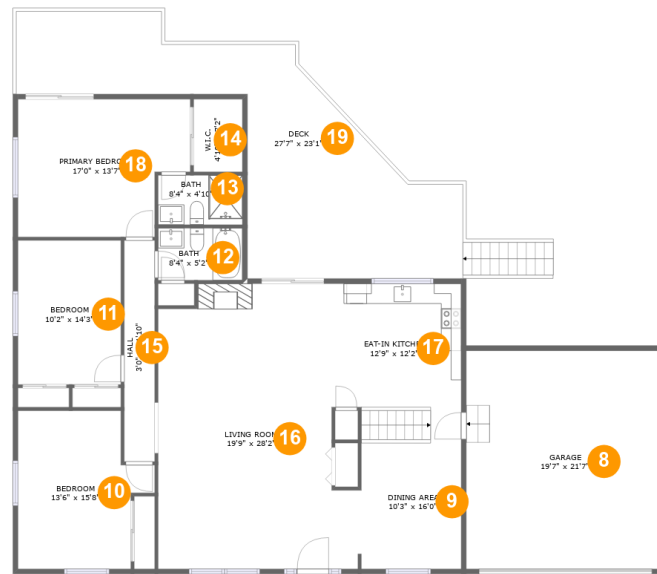

11203 Sherwood Oak Court, St. Louis, St. Louis County, Missouri, United States, 63146

Property summary

 **1** Garages

 **3** Bedrooms

 **3** Bathrooms

 **0** Half baths

 **2** Floors

 **3,377** Gross living area sqft

 **4,518** Total sqft

11203 Sherwood Oak Court, St. Louis, St. Louis County, Missouri, United States, 63146

Room dimensions

Floor 1

Total sqft: 1792 Living area: 1648

| # | | Dimensions | sqft | Counted as living area |
|---|-----------------|----------------|-------------|------------------------|
| 1 | Outdoor | 8'8" x 7'4" | 63 sq. ft | No |
| 2 | Hall | 15'4" x 2'11" | 44 sq. ft | Yes |
| 3 | Room | 9'6" x 8'1" | 77 sq. ft | No |
| 4 | Room | 22'2" x 11'11" | 264 sq. ft | Yes |
| 5 | Bath | 11'3" x 10'5" | 106 sq. ft | Yes |
| 6 | Utility | 4'6" x 6'2" | 28 sq. ft | Yes |
| 7 | Recreation Room | 43'10" x 34'2" | 1078 sq. ft | Yes |

11203 Sherwood Oak Court, St. Louis, St. Louis County, Missouri, United States, 63146

Room dimensions

Floor 2

Total sqft: 2726 Living area: 1729

| # | | Dimensions | sqft | Counted as living area |
|----|-------------|---------------|------------|------------------------|
| 8 | Garage | 19'7" x 21'7" | 421 sq. ft | No |
| 9 | Dining Room | 10'3" x 16'0" | 160 sq. ft | Yes |
| 10 | Bedroom | 13'6" x 15'8" | 176 sq. ft | Yes |
| 11 | Bedroom | 10'2" x 14'3" | 145 sq. ft | Yes |
| 12 | Bath | 8'4" x 5'2" | 43 sq. ft | Yes |
| 13 | Bath | 8'4" x 4'10" | 41 sq. ft | Yes |
| 14 | Cl | 4'10" x 7'2" | 35 sq. ft | Yes |
| 15 | Hall | 3'0" x 21'10" | 66 sq. ft | Yes |
| 16 | Living Room | 19'9" x 28'2" | 494 sq. ft | Yes |
| 17 | Kitchen | 12'9" x 12'2" | 156 sq. ft | Yes |
| 18 | Bedroom | 17'0" x 13'7" | 209 sq. ft | Yes |

| # | | Dimensions | sqft | Counted as living area |
|----|---------|---------------|------------|------------------------|
| 19 | Outdoor | 27'7" x 23'1" | 545 sq. ft | No |

11203 Sherwood Oak Court, St. Louis, St. Louis County, Missouri, United States, 63146