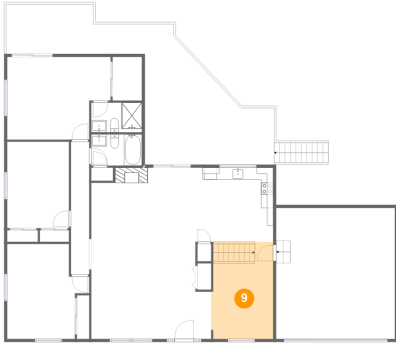

11203 Sherwood Oak Court, St. Louis, St. Louis County, Missouri, United States, 63146

9 Floor 2 - Dining Room

Dimensions: 10'3" x 16'0"
Area: 160 sq. ft
Counted as living area: Yes

Heated: Yes
Finished: Yes
Enclosed: Yes
Contiguous: Yes
Permitted: Yes
Wet space: No
Addition: No
Conversion: No