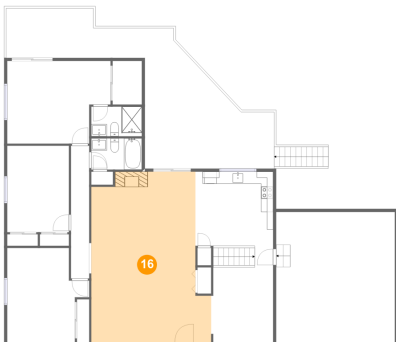

16 Floor 2 - Living Room

Dimensions: 19'9" x 28'2"
Area: 494 sq. ft
Counted as living area: Yes

Heated: Yes
Finished: Yes
Enclosed: Yes
Contiguous: Yes
Permitted: Yes
Wet space: No
Addition: No
Conversion: No