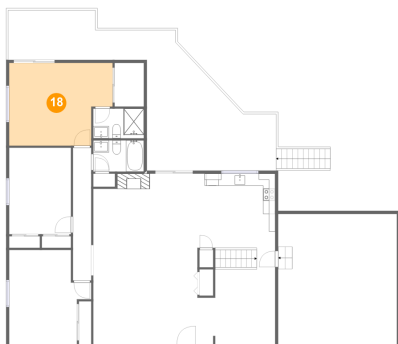

11203 Sherwood Oak Court, St. Louis, St. Louis County, Missouri, United States, 63146

18 Floor 2 - Bedroom

Dimensions: 17'0" x 13'7"
Area: 209 sq. ft
Counted as living area: Yes

Heated: Yes
Finished: Yes
Enclosed: Yes
Contiguous: Yes
Permitted: Yes
Wet space: No
Addition: No
Conversion: No