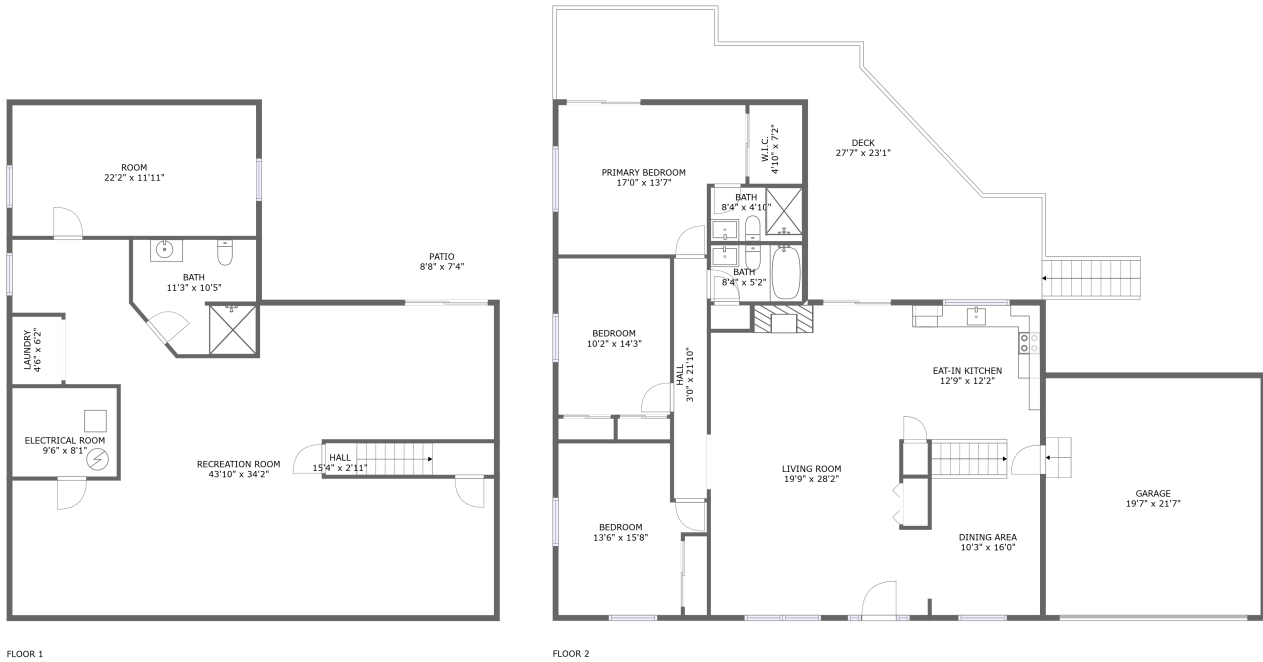

11203 Sherwood Oak Court, St. Louis, St. Louis County, Missouri, United States, 63146

Property summary

 **1** Garages

 **3** Bedrooms

 **3** Bathrooms

 **0** Half baths

 **2** Floors

 **3,377** Gross living area sqft

 **4,518** Total sqft

11203 Sherwood Oak Court, St. Louis, St. Louis County, Missouri, United States, 63146

Room dimensions

Floor 1

Total sqft: 1792 Living area: 1648

| # | | Dimensions | sqft | Counted as living area |
|---|-----------------|----------------|-------------|------------------------|
| 1 | Outdoor | 8'8" x 7'4" | 63 sq. ft | No |
| 2 | Hall | 15'4" x 2'11" | 44 sq. ft | Yes |
| 3 | Room | 9'6" x 8'1" | 77 sq. ft | No |
| 4 | Room | 22'2" x 11'11" | 264 sq. ft | Yes |
| 5 | Bath | 11'3" x 10'5" | 106 sq. ft | Yes |
| 6 | Utility | 4'6" x 6'2" | 28 sq. ft | Yes |
| 7 | Recreation Room | 43'10" x 34'2" | 1078 sq. ft | Yes |

11203 Sherwood Oak Court, St. Louis, St. Louis County, Missouri, United States, 63146

Room dimensions

Floor 2

Total sqft: 2726 Living area: 1729

| # | | Dimensions | sqft | Counted as living area |
|----|-------------|---------------|------------|------------------------|
| 8 | Garage | 19'7" x 21'7" | 421 sq. ft | No |
| 9 | Dining Room | 10'3" x 16'0" | 160 sq. ft | Yes |
| 10 | Bedroom | 13'6" x 15'8" | 176 sq. ft | Yes |
| 11 | Bedroom | 10'2" x 14'3" | 145 sq. ft | Yes |
| 12 | Bath | 8'4" x 5'2" | 43 sq. ft | Yes |
| 13 | Bath | 8'4" x 4'10" | 41 sq. ft | Yes |
| 14 | Cl | 4'10" x 7'2" | 35 sq. ft | Yes |
| 15 | Hall | 3'0" x 21'10" | 66 sq. ft | Yes |
| 16 | Living Room | 19'9" x 28'2" | 494 sq. ft | Yes |
| 17 | Kitchen | 12'9" x 12'2" | 156 sq. ft | Yes |
| 18 | Bedroom | 17'0" x 13'7" | 209 sq. ft | Yes |