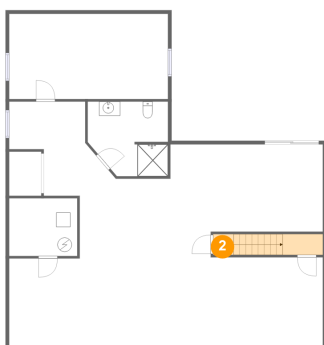

| # | | Dimensions | sqft | Counted as living area |
|----|---------|---------------|------------|------------------------|
| 19 | Outdoor | 27'7" x 23'1" | 545 sq. ft | No |

11203 Sherwood Oak Court, St. Louis, St. Louis County, Missouri, United States, 63146

1 Floor 1 - Outdoor

Dimensions: 8'8" x 7'4"
Area: 63 sq. ft
Counted as living area: No

Heated: No
Finished: Yes
Enclosed: No
Contiguous: Yes
Permitted: Yes
Wet space: No
Addition: No
Conversion: No

2 Floor 1 - Hall

Dimensions: 15'4" x 2'11"
Area: 44 sq. ft
Counted as living area: Yes

Heated: Yes
Finished: Yes
Enclosed: Yes
Contiguous: Yes
Permitted: Yes
Wet space: No
Addition: No
Conversion: No

11203 Sherwood Oak Court, St. Louis, St. Louis County, Missouri, United States, 63146