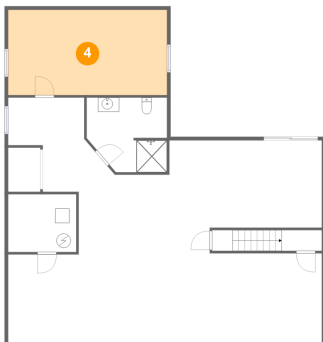

Dimensions: 15'4" x 2'11"
Area: 44 sq. ft
Counted as living area: Yes

Heated: Yes
Finished: Yes
Enclosed: Yes
Contiguous: Yes
Permitted: Yes
Wet space: No
Addition: No
Conversion: No

11203 Sherwood Oak Court, St. Louis, St. Louis County, Missouri, United States, 63146

3 Floor 1 - Room

Dimensions: 9'6" x 8'1"
Area: 77 sq. ft
Counted as living area: No

Heated: No
Finished: No
Enclosed: Yes
Contiguous: Yes
Permitted: Yes
Wet space: No
Addition: No
Conversion: No

4 Floor 1 - Room