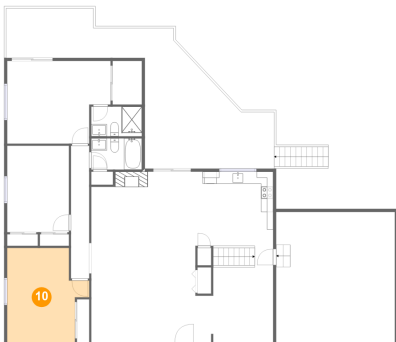

10 Floor 2 - Bedroom

Dimensions: 13'6" x 15'8"
Area: 176 sq. ft
Counted as living area: Yes

Heated: Yes
Finished: Yes
Enclosed: Yes
Contiguous: Yes
Permitted: Yes
Wet space: No
Addition: No
Conversion: No