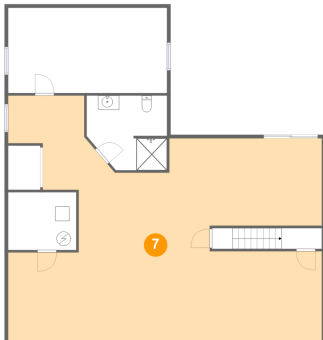

Heated: Yes
Finished: Yes
Enclosed: Yes
Contiguous: Yes
Permitted: Yes
Wet space: Yes
Addition: No
Conversion: No

11203 Sherwood Oak Court, St. Louis, St. Louis
County, Missouri, United States, 63146

6 Floor 1 - Utility

Dimensions: 4'6" x 6'2"
Area: 28 sq. ft
Counted as living area: Yes

Heated: Yes
Finished: Yes
Enclosed: Yes
Contiguous: Yes
Permitted: Yes
Wet space: No
Addition: No
Conversion: No

7 Floor 1 - Recreation Room

Dimensions: 19'7" x 21'7"
Area: 421 sq. ft
Counted as living area: No

Heated: No
Finished: No
Enclosed: Yes
Contiguous: Yes
Permitted: Yes
Wet space: No
Addition: No
Conversion: No

11203 Sherwood Oak Court, St. Louis, St. Louis County, Missouri, United States, 63146