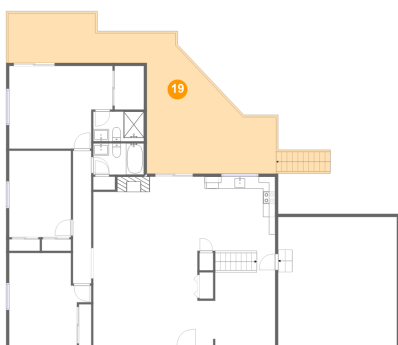

19 Floor 2 - Outdoor

Dimensions: 27'7" x 23'1"
Area: 545 sq. ft
Counted as living area: No

Heated: No
Finished: Yes
Enclosed: No
Contiguous: Yes
Permitted: Yes
Wet space: No
Addition: No
Conversion: No