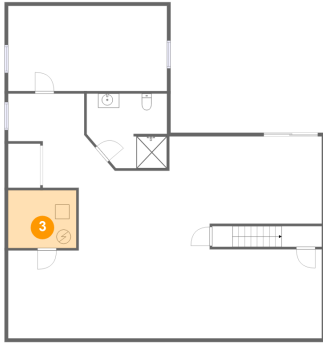

11203 Sherwood Oak Court, St. Louis, St. Louis County, Missouri, United States, 63146

3 Floor 1 - Room

Dimensions: 9'6" x 8'1"
Area: 77 sq. ft
Counted as living area: No

Heated: No
Finished: No
Enclosed: Yes
Contiguous: Yes
Permitted: Yes
Wet space: No
Addition: No
Conversion: No