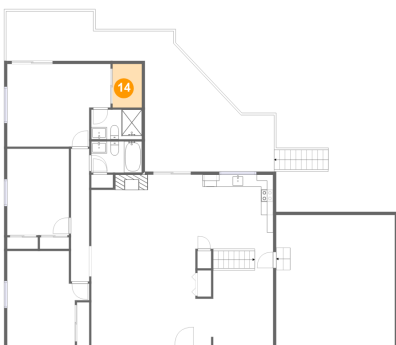

11203 Sherwood Oak Court, St. Louis, St. Louis County, Missouri, United States, 63146

12 Floor 2 - Bath

Dimensions: 8'4" x 5'2"
Area: 43 sq. ft
Counted as living area: Yes

Heated: Yes
Finished: Yes
Enclosed: Yes
Contiguous: Yes
Permitted: Yes
Wet space: Yes
Addition: No
Conversion: No

Dimensions: 4'10" x 7'2"
Area: 35 sq. ft
Counted as living area: Yes

Heated: Yes
Finished: Yes
Enclosed: Yes
Contiguous: Yes
Permitted: Yes
Wet space: No
Addition: No
Conversion: No

11203 Sherwood Oak Court, St. Louis, St. Louis County, Missouri, United States, 63146