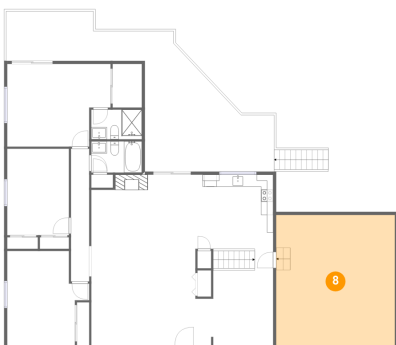

Heated: Yes
Finished: Yes
Enclosed: Yes
Contiguous: Yes
Permitted: Yes
Wet space: Yes
Addition: No
Conversion: No

11203 Sherwood Oak Court, St. Louis, St. Louis
County, Missouri, United States, 63146

6 Floor 1 - Utility

Dimensions: 19'7" x 21'7"
Area: 421 sq. ft
Counted as living area: No

Heated: No
Finished: No
Enclosed: Yes
Contiguous: Yes
Permitted: Yes
Wet space: No
Addition: No
Conversion: No

11203 Sherwood Oak Court, St. Louis, St. Louis County, Missouri, United States, 63146