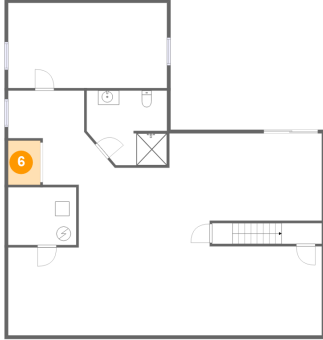

Dimensions: 15'4" x 2'11"
Area: 44 sq. ft
Counted as living area: Yes

Heated: Yes
Finished: Yes
Enclosed: Yes
Contiguous: Yes
Permitted: Yes
Wet space: No
Addition: No
Conversion: No

11203 Sherwood Oak Court, St. Louis, St. Louis County, Missouri, United States, 63146

Heated: Yes
Finished: Yes
Enclosed: Yes
Contiguous: Yes
Permitted: Yes
Wet space: Yes
Addition: No
Conversion: No

11203 Sherwood Oak Court, St. Louis, St. Louis
County, Missouri, United States, 63146

6 Floor 1 - Utility