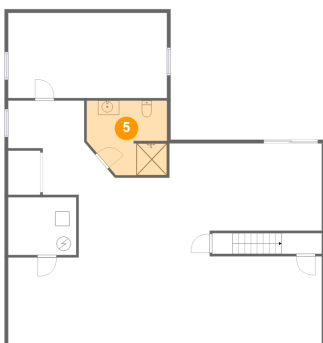

5 Floor 1 - Bath

Dimensions: 11'3" x 10'5"
Area: 106 sq. ft
Counted as living area: Yes

Heated: Yes
Finished: Yes
Enclosed: Yes
Contiguous: Yes
Permitted: Yes
Wet space: Yes
Addition: No
Conversion: No