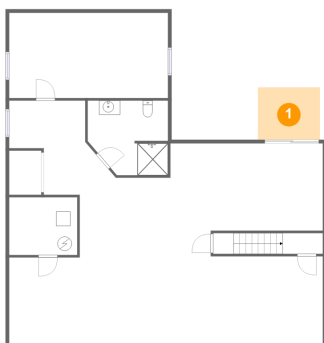

11203 Sherwood Oak Court, St. Louis, St. Louis County, Missouri, United States, 63146

1 Floor 1 - Outdoor

Dimensions: 8'8" x 7'4"
Area: 63 sq. ft
Counted as living area: No

Heated: No
Finished: Yes
Enclosed: No
Contiguous: Yes
Permitted: Yes
Wet space: No
Addition: No
Conversion: No