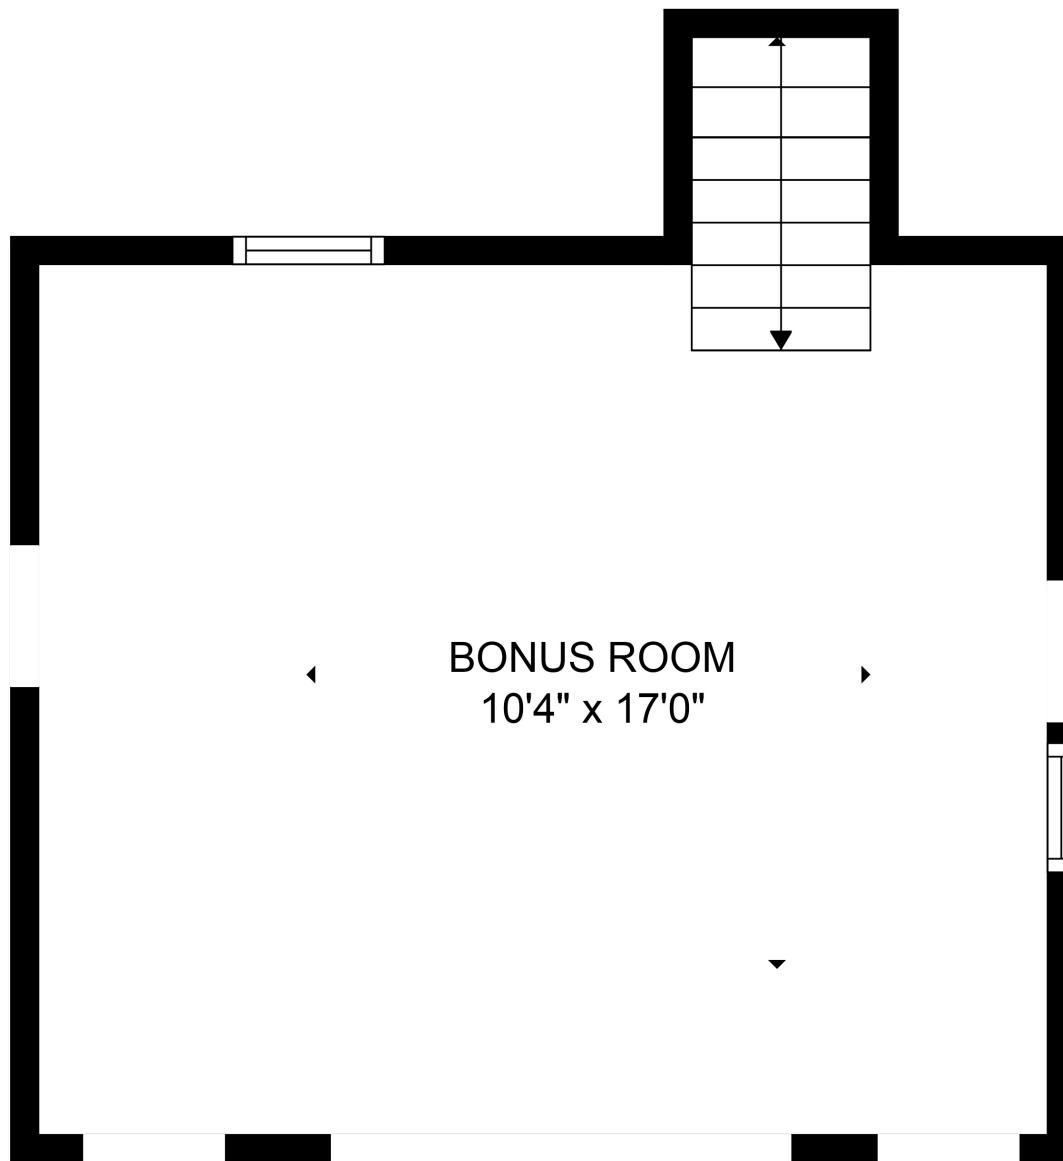

Total scanned area: 3361 sq. ft

SIZES AND DIMENSIONS ARE APPROXIMATE. ACTUAL MAY VARY.

BONUS ROOM  
10'4" x 17'0"

Total scanned area: 3361 sq. ft

SIZES AND DIMENSIONS ARE APPROXIMATE. ACTUAL MAY VARY.

Total scanned area: 3361 sq. ft

SIZES AND DIMENSIONS ARE APPROXIMATE. ACTUAL MAY VARY.