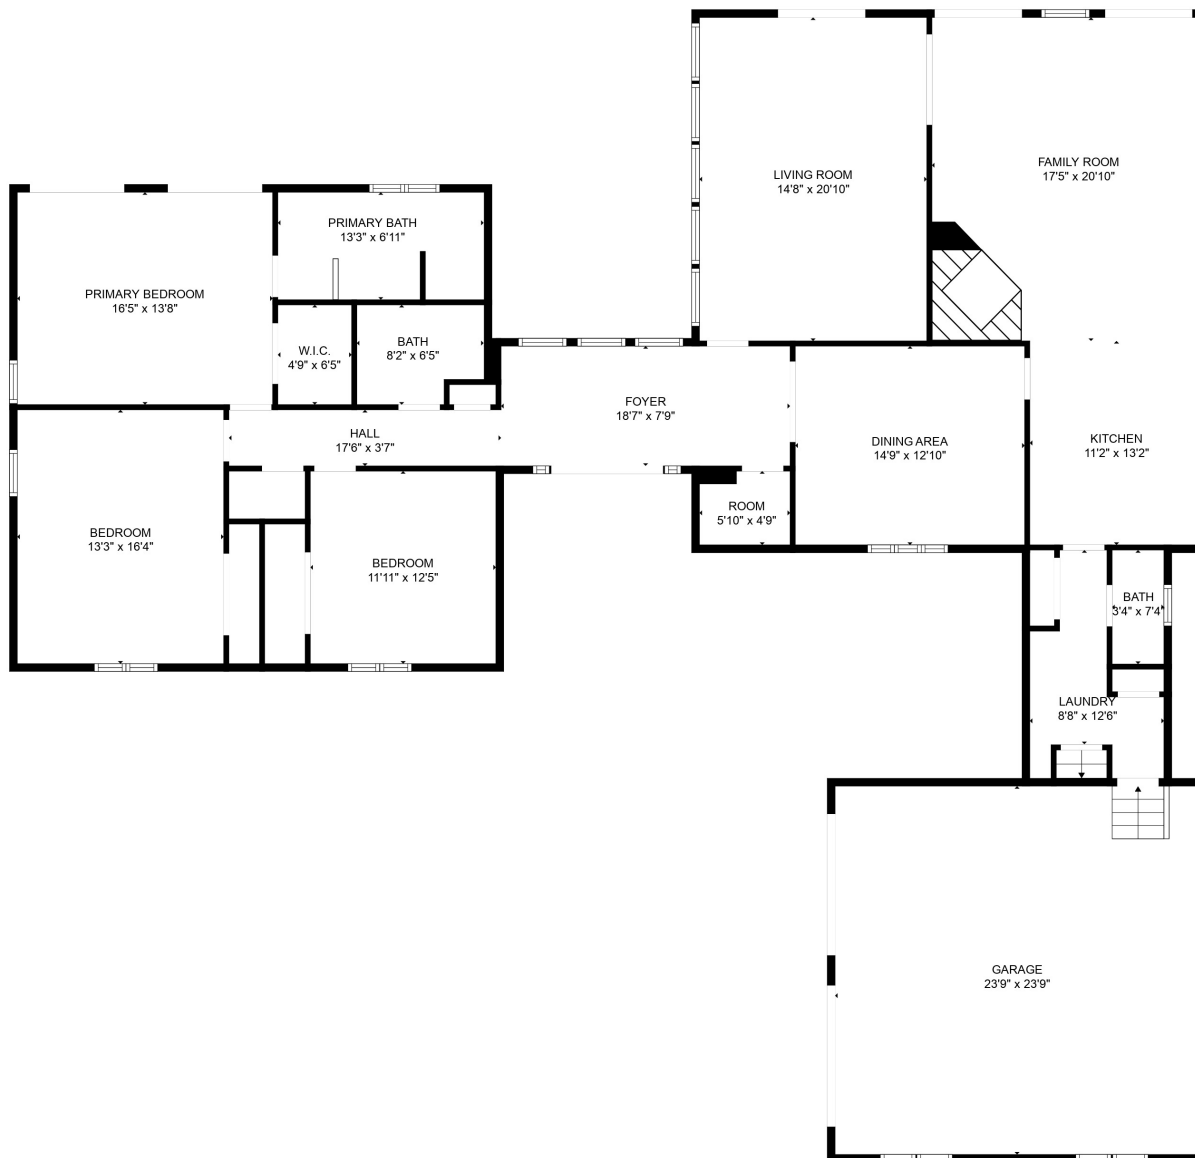

Total scanned area: 3361 sq. ft

SIZES AND DIMENSIONS ARE APPROXIMATE. ACTUAL MAY VARY.

BONUS ROOM  
10'4" x 17'0"

Total scanned area: 3361 sq. ft

SIZES AND DIMENSIONS ARE APPROXIMATE. ACTUAL MAY VARY.

Total scanned area: 3361 sq. ft

SIZES AND DIMENSIONS ARE APPROXIMATE. ACTUAL MAY VARY.