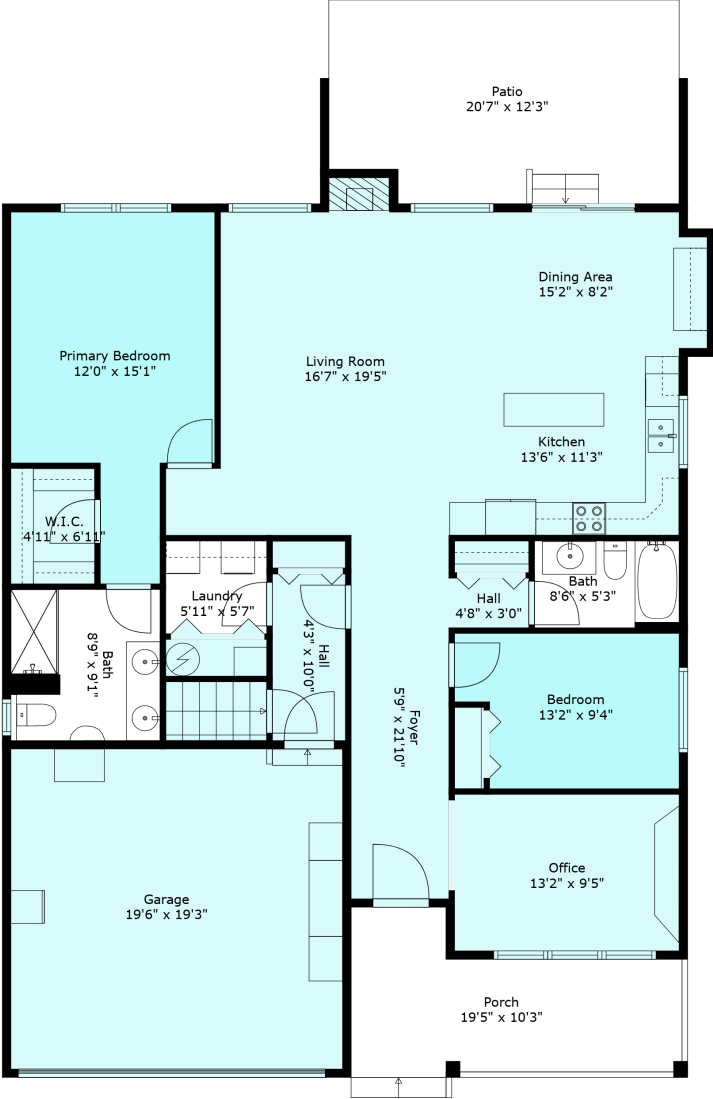

# 45823 Foxridge Cres S

Sabrina Vandenberg PREC  
sabrina@chilliwackproperties.net

**Estimated Areas:**  
**Main Floor: 1571 sq. ft**  
**Total: 1571 Sq. Ft**