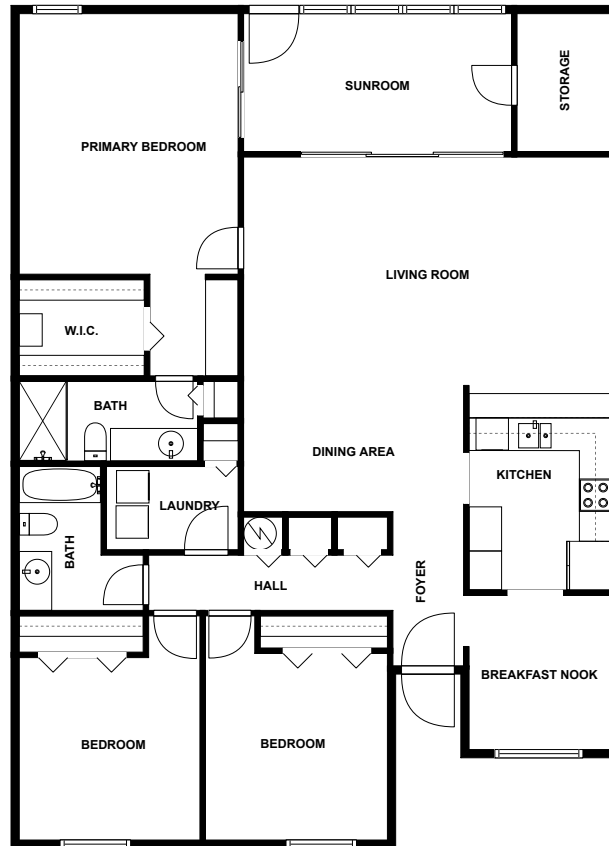

Home report

E Lake Rd 1801 21F
Palm Harbor

Highlights

1 Kitchen

1 Living room

3 Bedroom

2 Bath

21 Doors

10 Windows

Nearby services Data source: Google Maps

Shoppes Of Boot Ranch, 1.8 mi

Publix Super Market at Brooker Creek, 1.3 mi

Publix Pharmacy at Brooker Creek, 1.3 mi

SOAR School for Dyslexia, 0.5 mi

NY Eastlake Pizza, 0.4 mi

**Mease Hospital
Countryside Heliport, 3.2 mi**

Floor plan

fvm

SIZES AND DIMENSIONS ARE APPROXIMATE, ACTUAL MAY VARY.

Appendix 1: Data sheet

Utility - 1	Utility - Laundry - 1	Closet - 1
Closet - WalkIn - 1	Storage - 1	Bath - 2
Bedroom - 3	Bedroom - Master - 1	Room - 1
Room - Glass - 1	Nook - 1	Nook - Breakfast - 1
Kitchen - 1	Entry - 1	Entry - Foyer - 1
Hall - 1	Dining - 1	Dining - Open - 1
LivingRoom - 1		