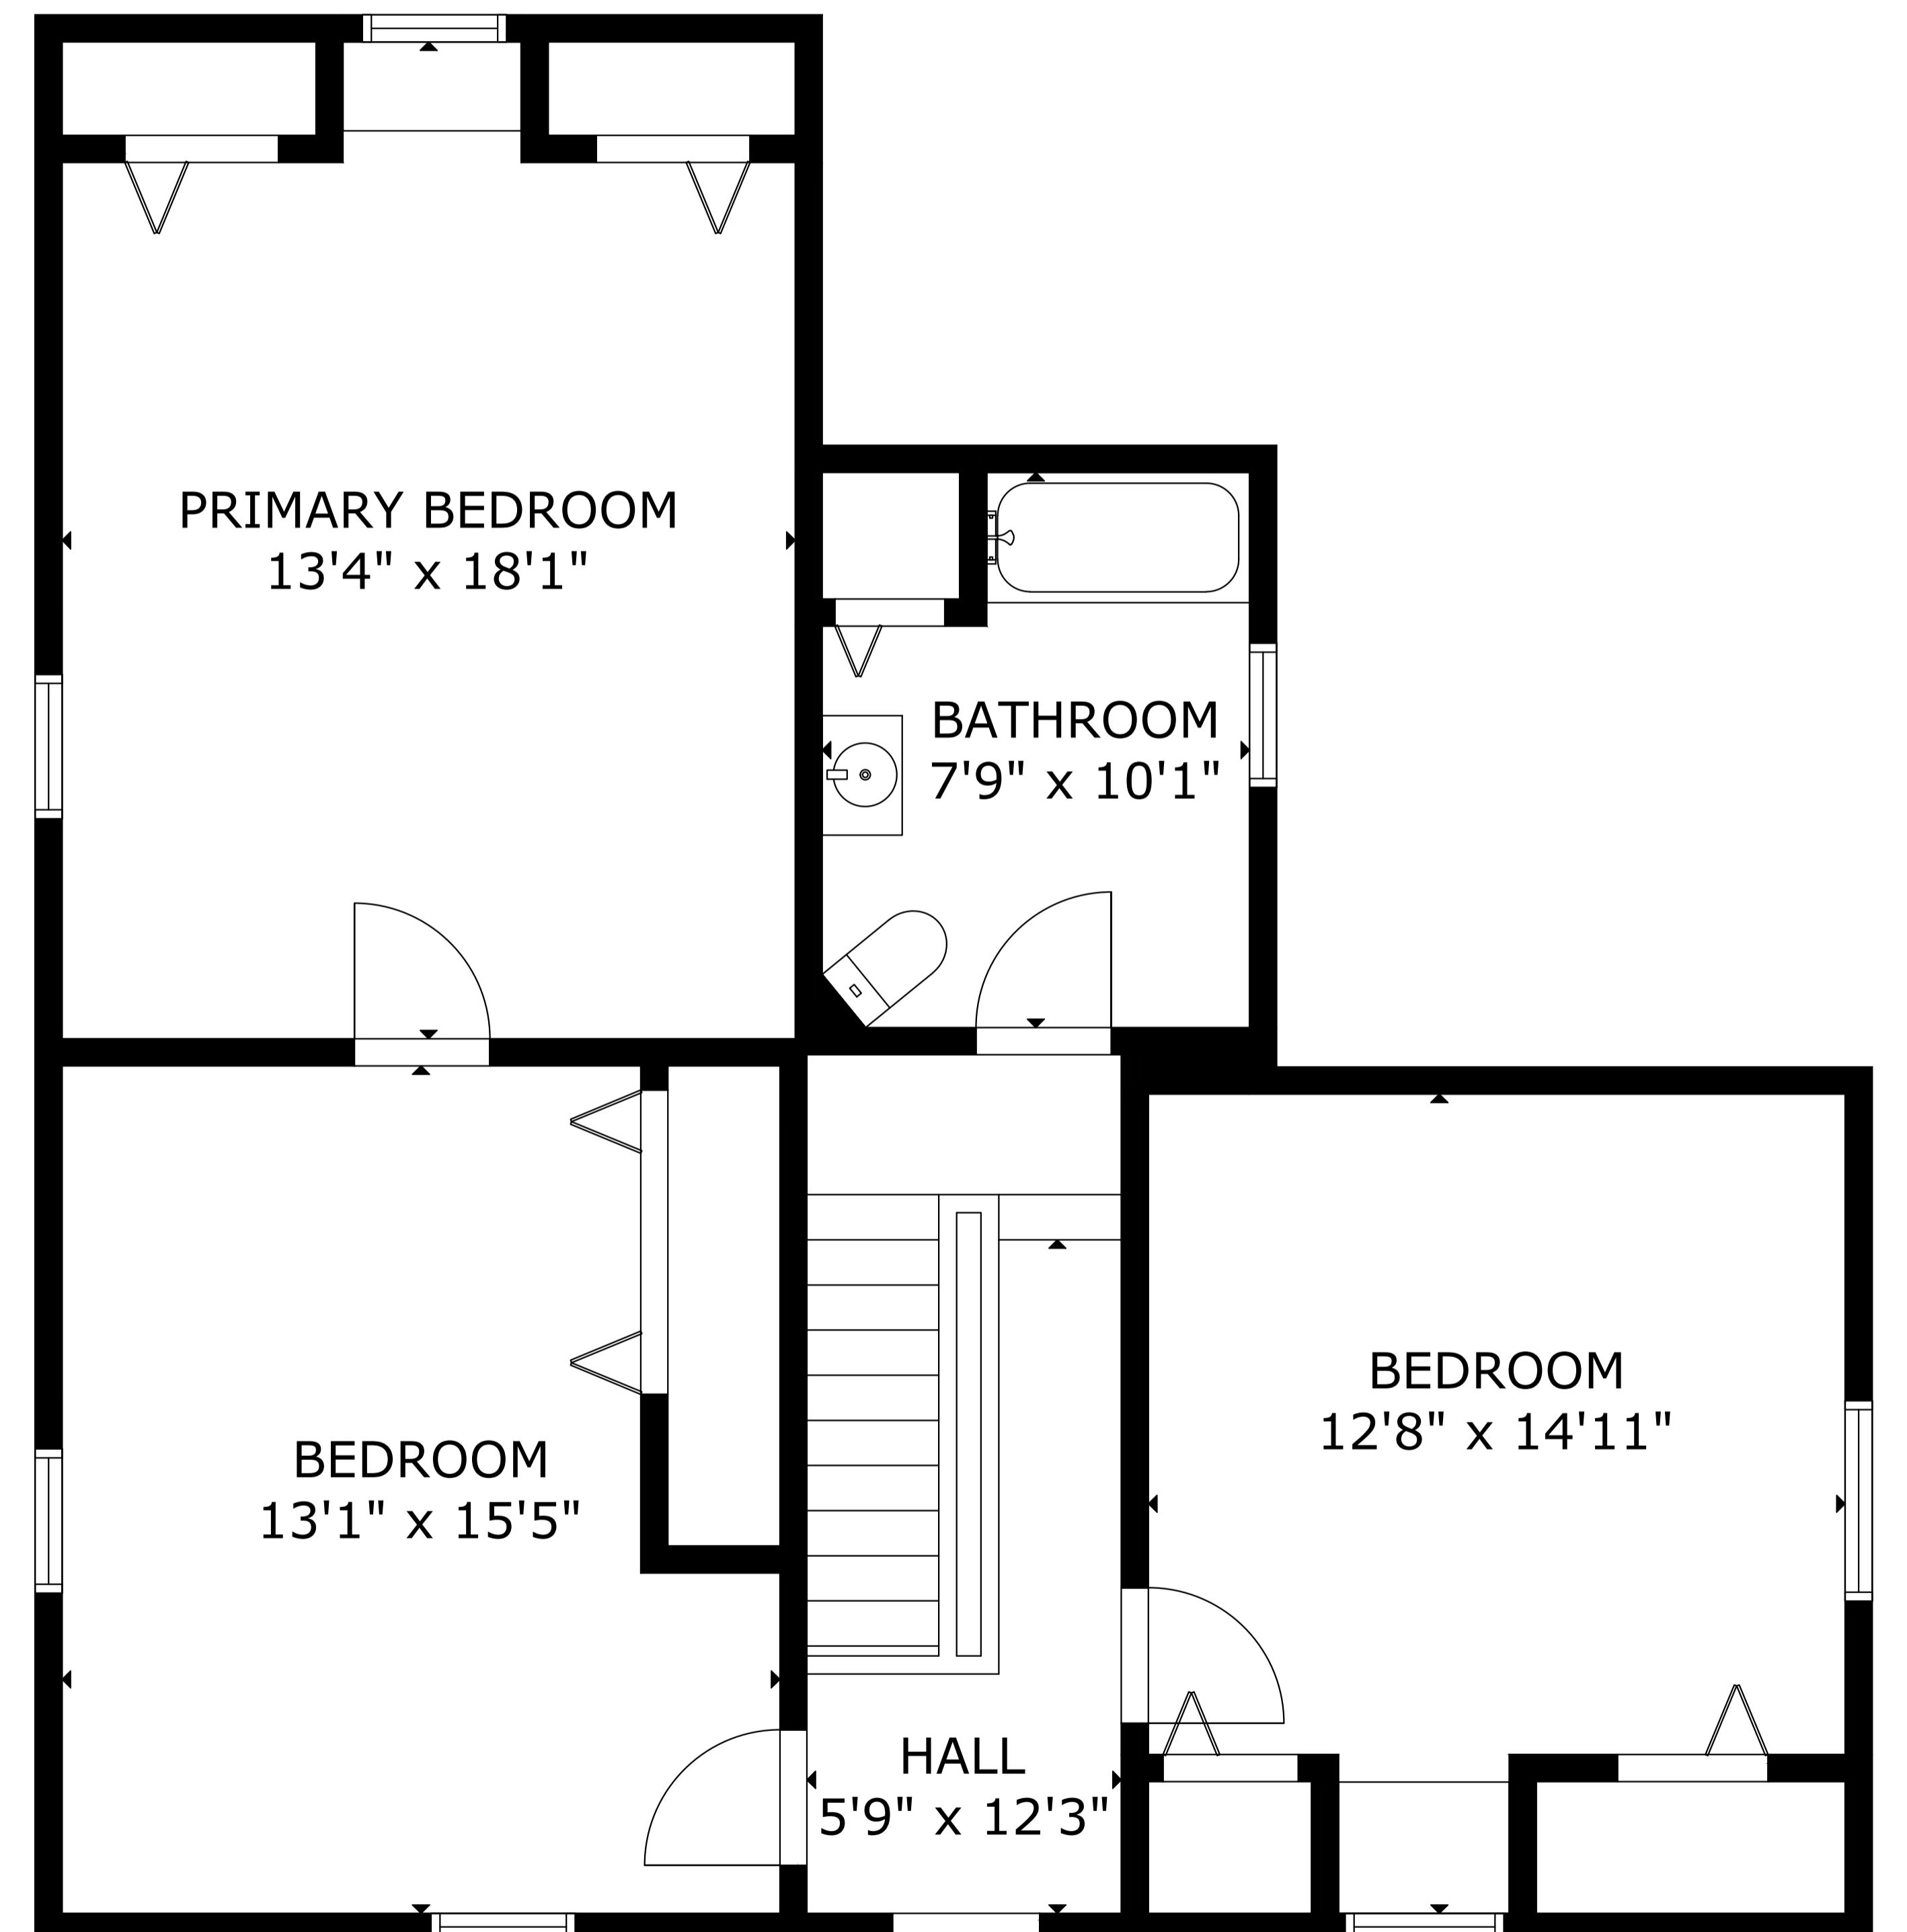

MAIN FLOOR

UPPER LEVEL 1

GROSS INTERNAL AREA
 TOTAL: 2,057 sq ft
 MAIN FLOOR: 1,226 sq ft, UPPER LEVEL 1: 831 sq ft
 SIZE AND DIMENSIONS ARE APPROXIMATE, ACTUAL MAY VARY