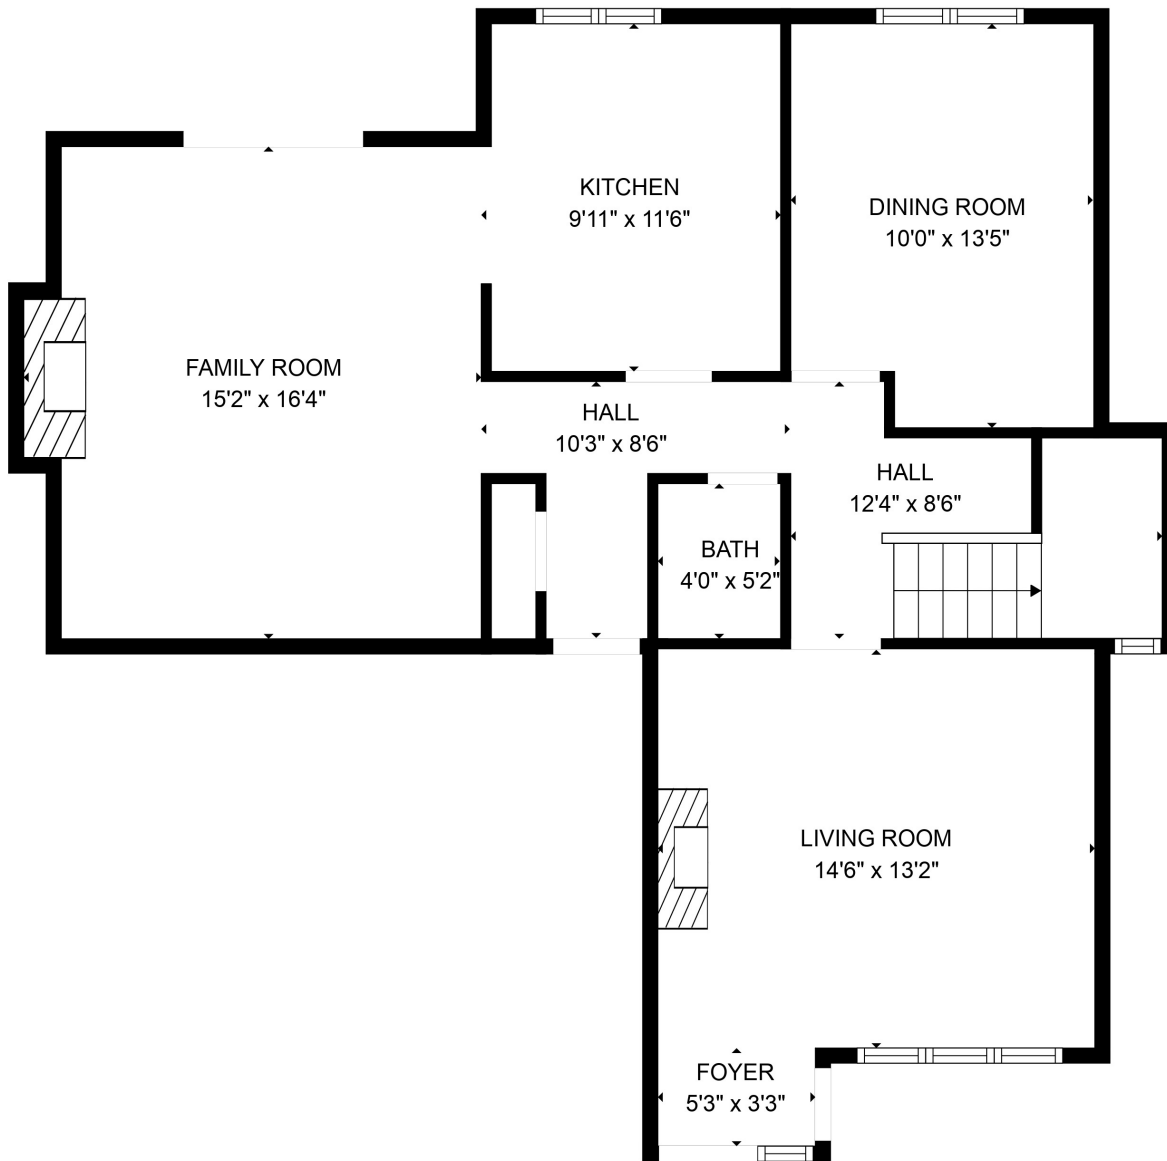

FLOOR 2

FLOOR 1

Total scanned area: 1707 sq. ft

SIZES AND DIMENSIONS ARE APPROXIMATE. ACTUAL MAY VARY.

Total scanned area: 1707 sq. ft

SIZES AND DIMENSIONS ARE APPROXIMATE. ACTUAL MAY VARY.

Total scanned area: 1707 sq. ft

SIZES AND DIMENSIONS ARE APPROXIMATE. ACTUAL MAY VARY.