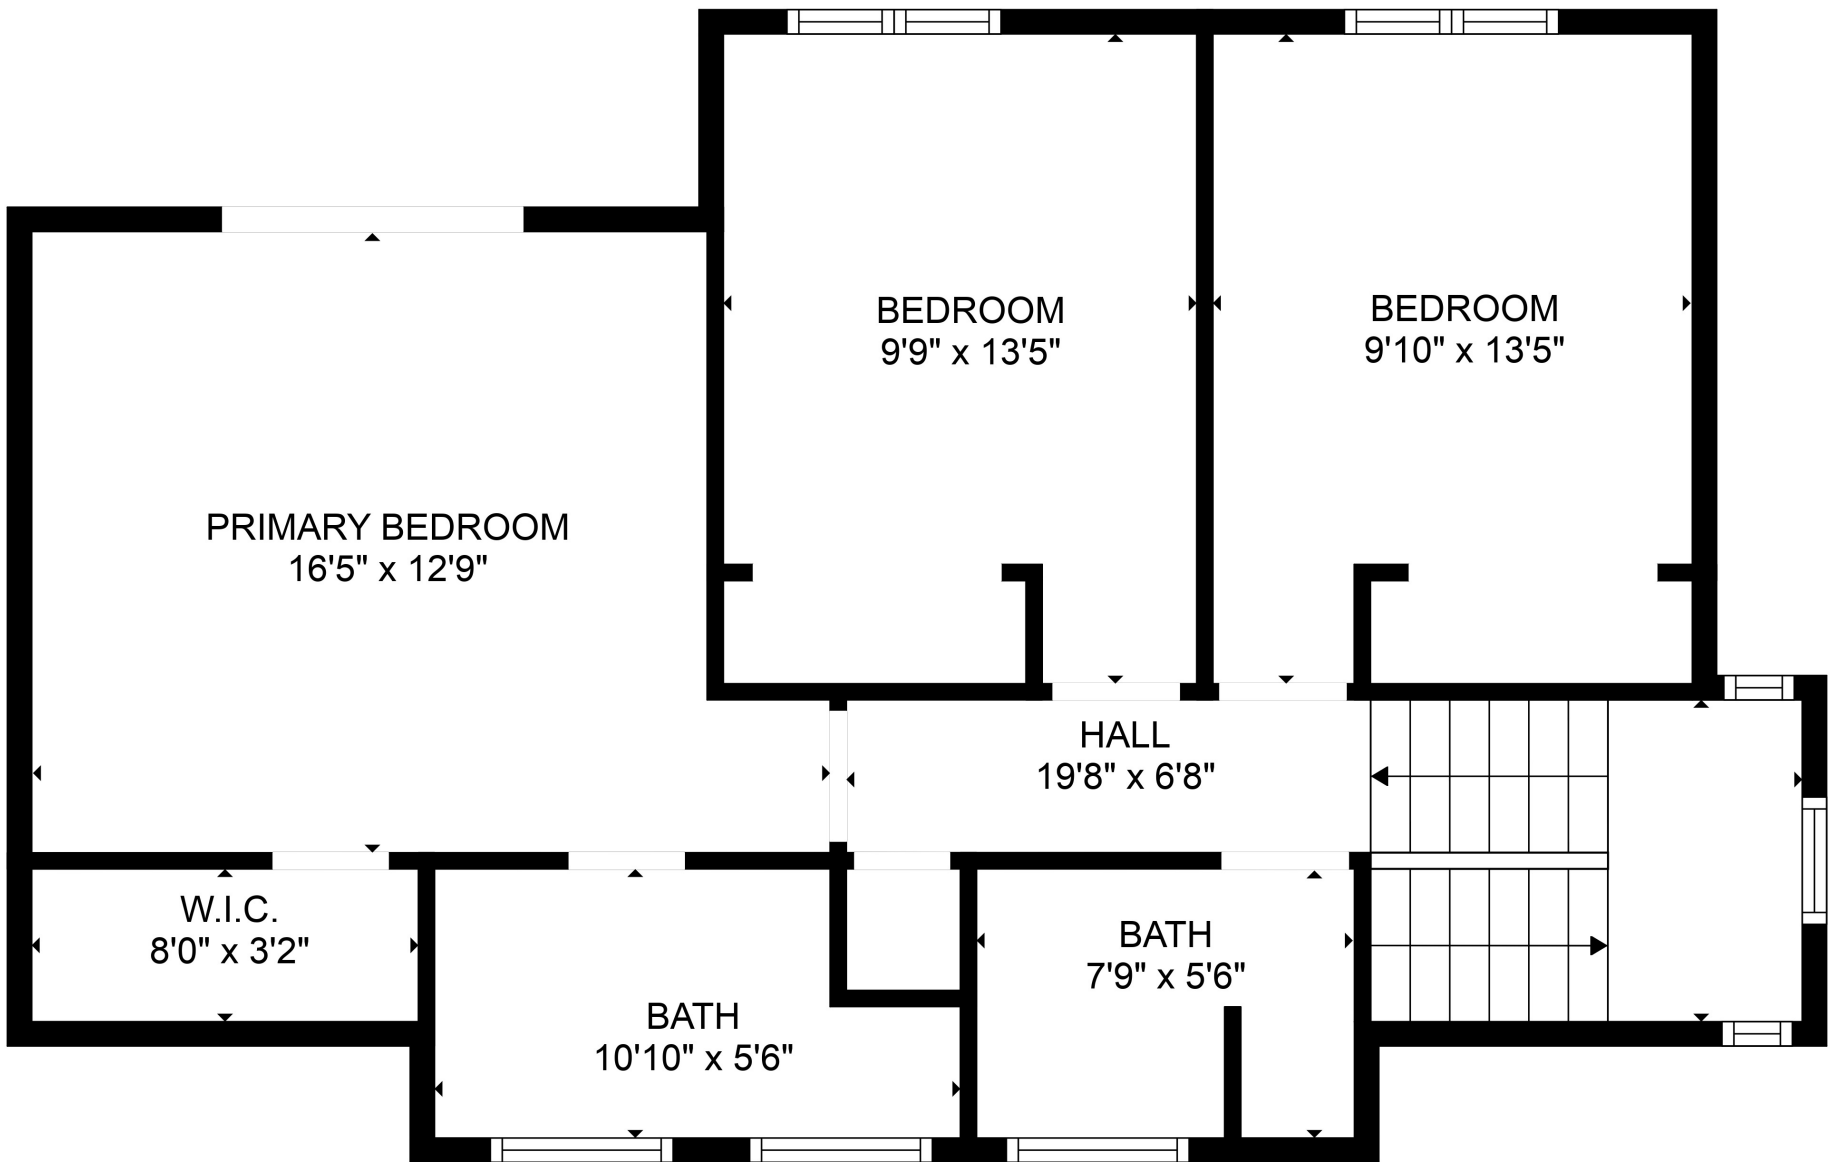

FLOOR 2

FLOOR 1

Total scanned area: 1707 sq. ft

SIZES AND DIMENSIONS ARE APPROXIMATE. ACTUAL MAY VARY.

Total scanned area: 1707 sq. ft

SIZES AND DIMENSIONS ARE APPROXIMATE. ACTUAL MAY VARY.

Total scanned area: 1707 sq. ft

SIZES AND DIMENSIONS ARE APPROXIMATE. ACTUAL MAY VARY.