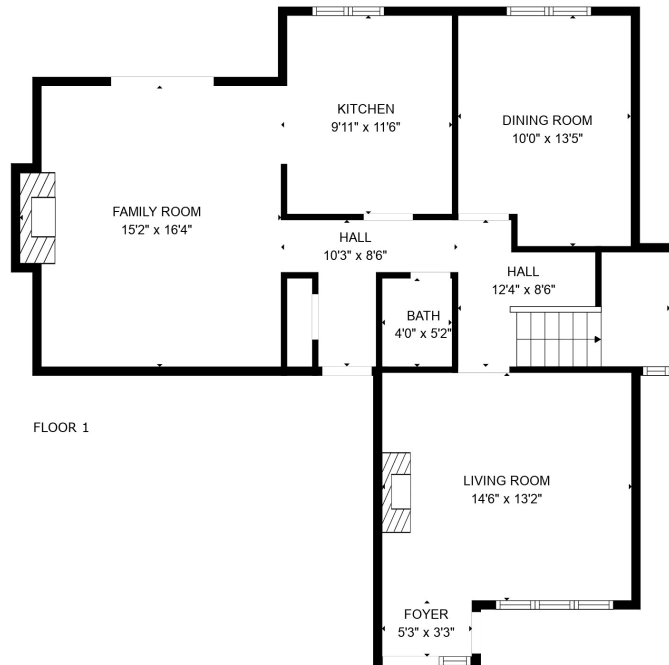

FLOOR 2

FLOOR 1

Total scanned area: 1707 sq. ft

SIZES AND DIMENSIONS ARE APPROXIMATE. ACTUAL MAY VARY.

Total scanned area: 1707 sq. ft

SIZES AND DIMENSIONS ARE APPROXIMATE. ACTUAL MAY VARY.

Total scanned area: 1707 sq. ft

SIZES AND DIMENSIONS ARE APPROXIMATE. ACTUAL MAY VARY.