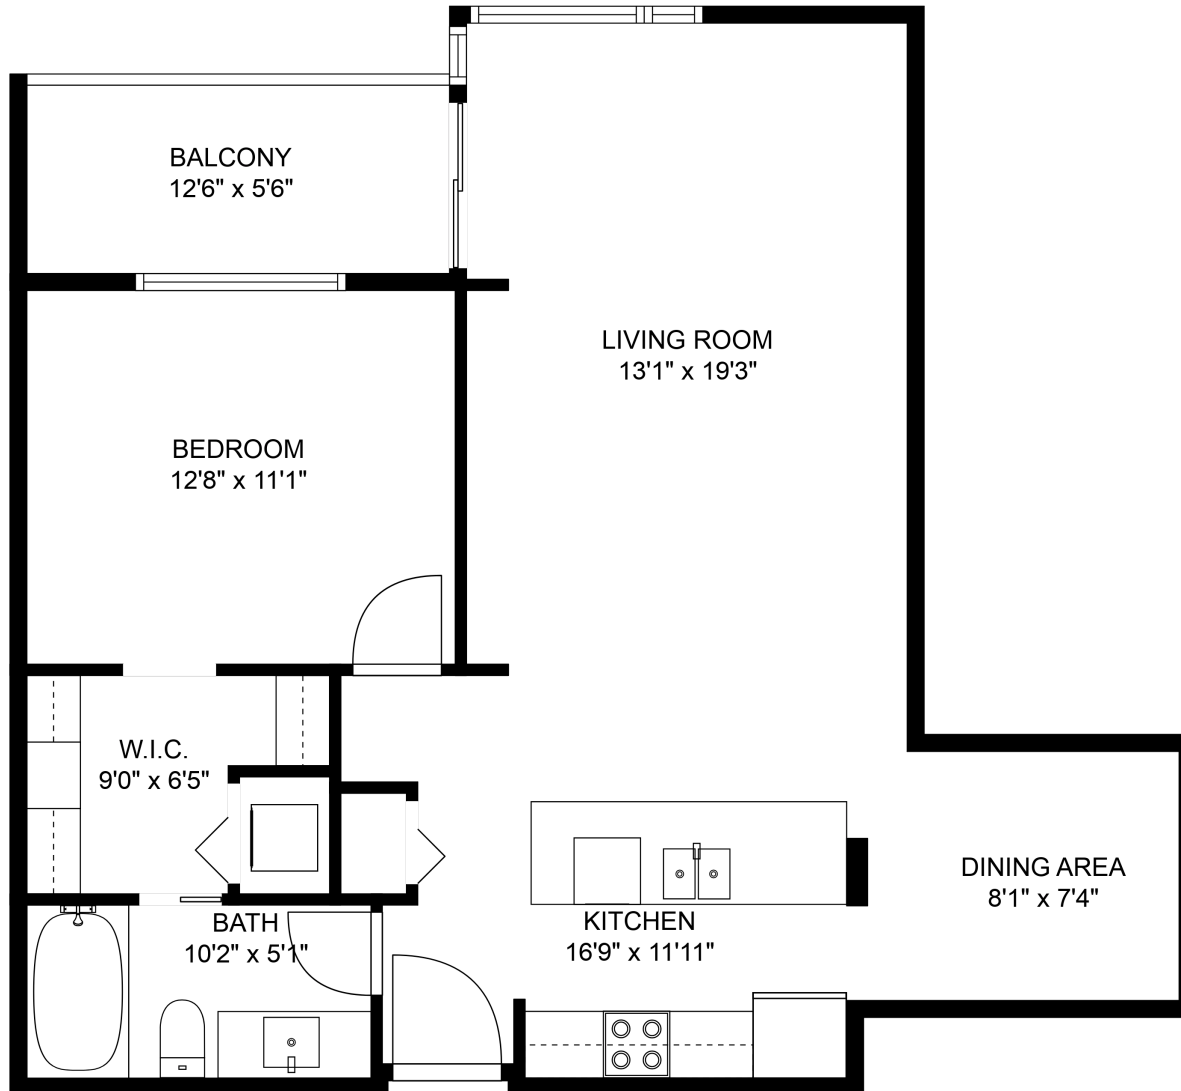

402-2242 Whatcom Rd

Jason Sandhu
(604) 791-1926
jason@jasonsandhu.ca

Estimated Areas:

Total: 841 Sq. Ft