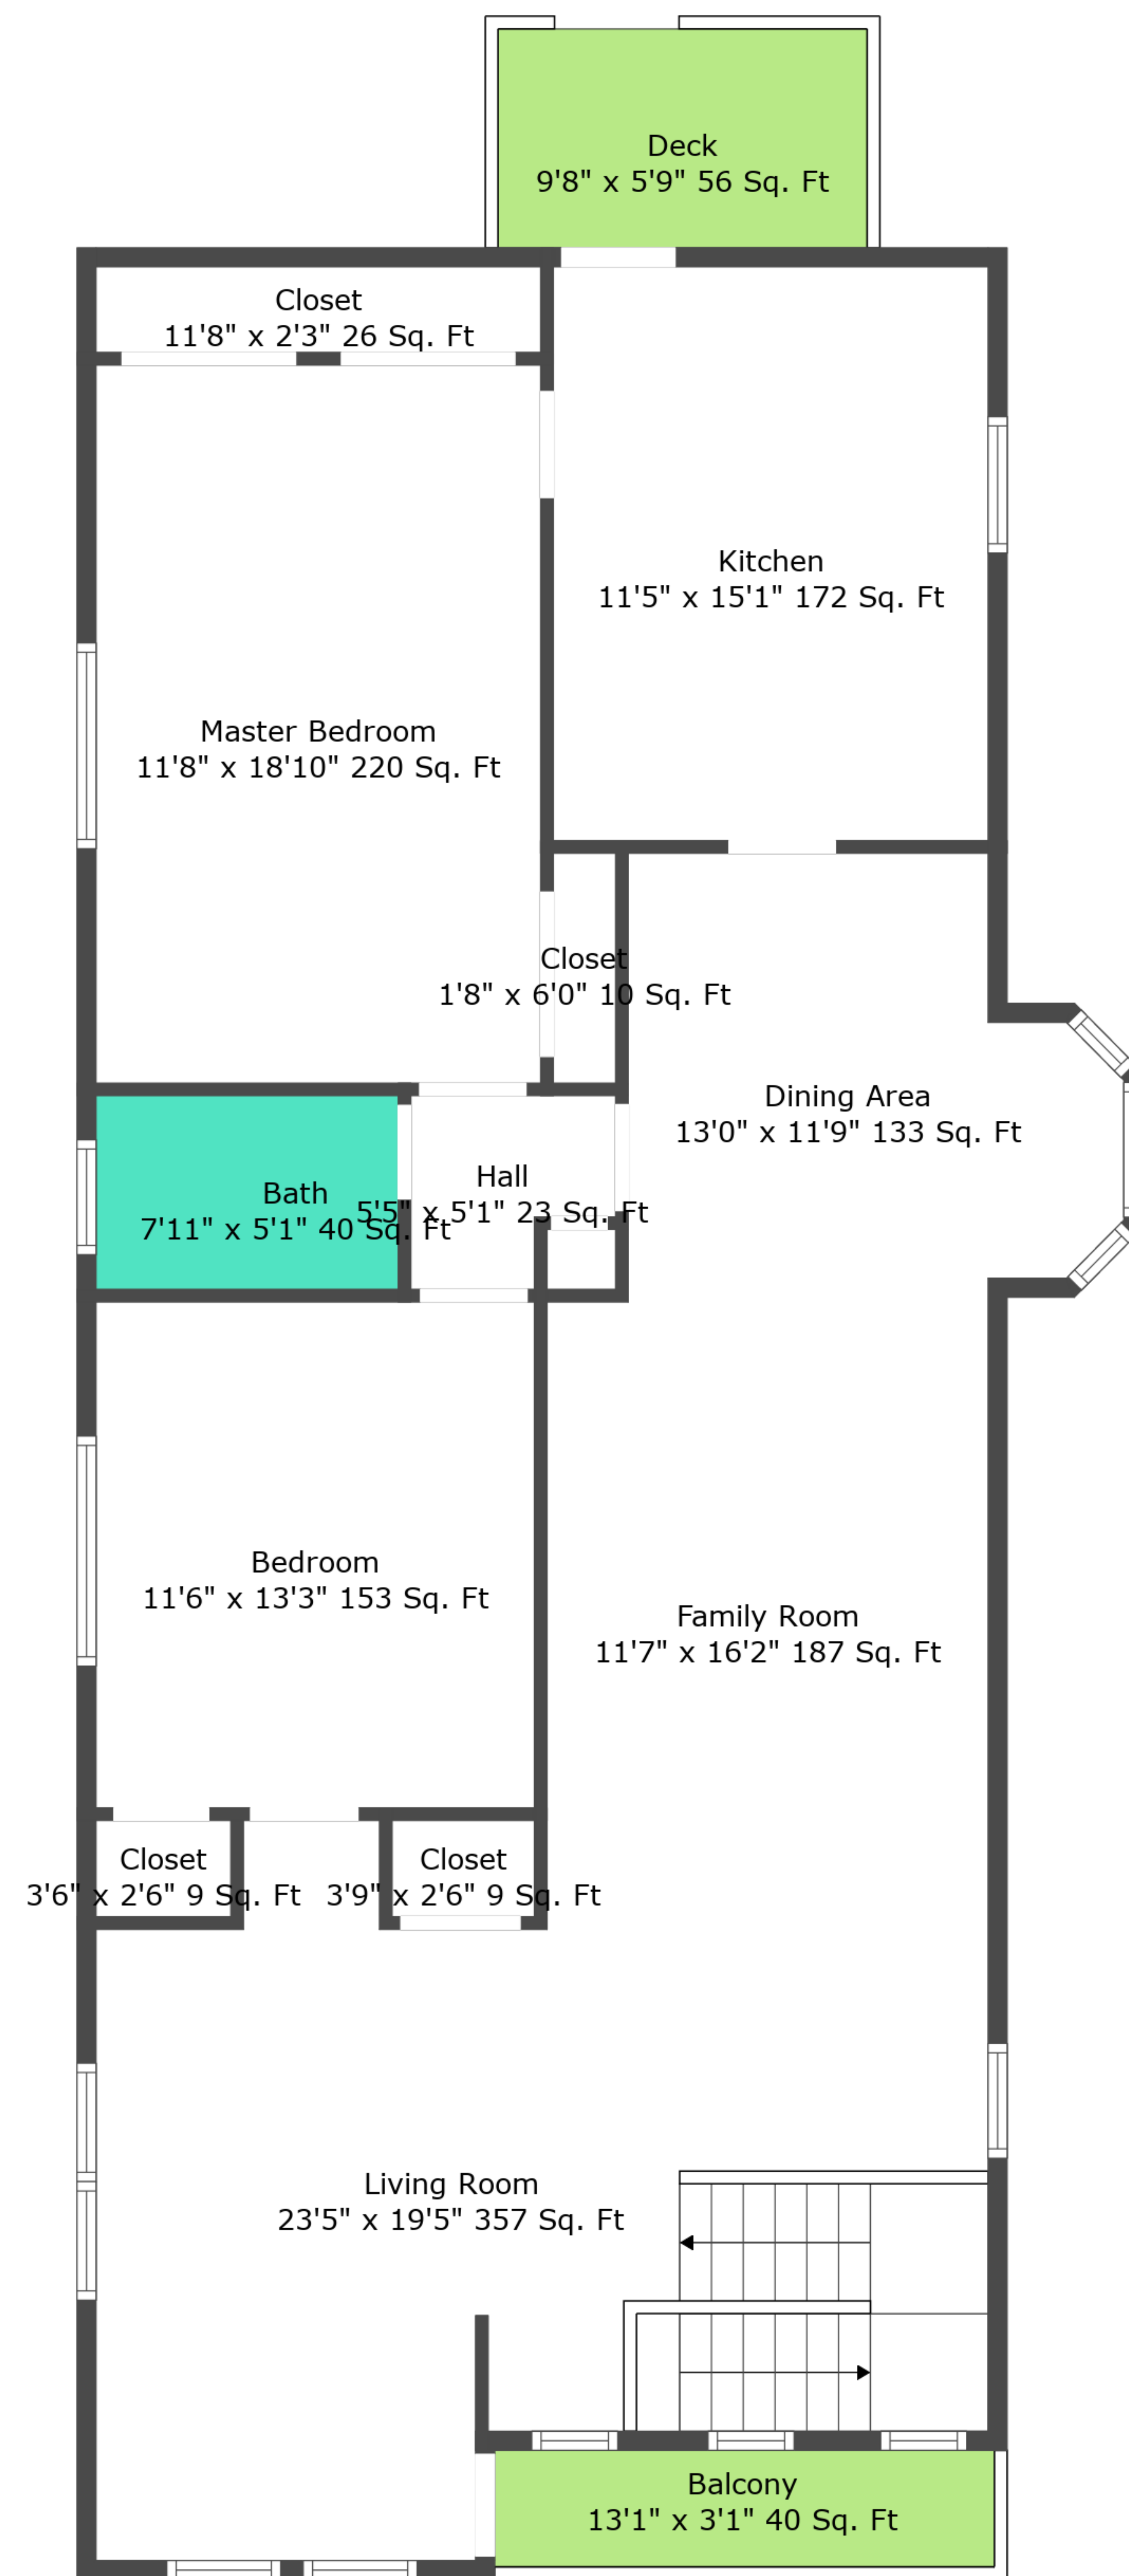

Total scanned area: 2330 sq. ft

Total scanned area: 2330 sq. ft

Floor 1

Floor 2

Total scanned area: 2330 sq. ft

Floor Plan Created By Cubicasa App. Measurements Deemed Highly Reliable But Not Guaranteed.