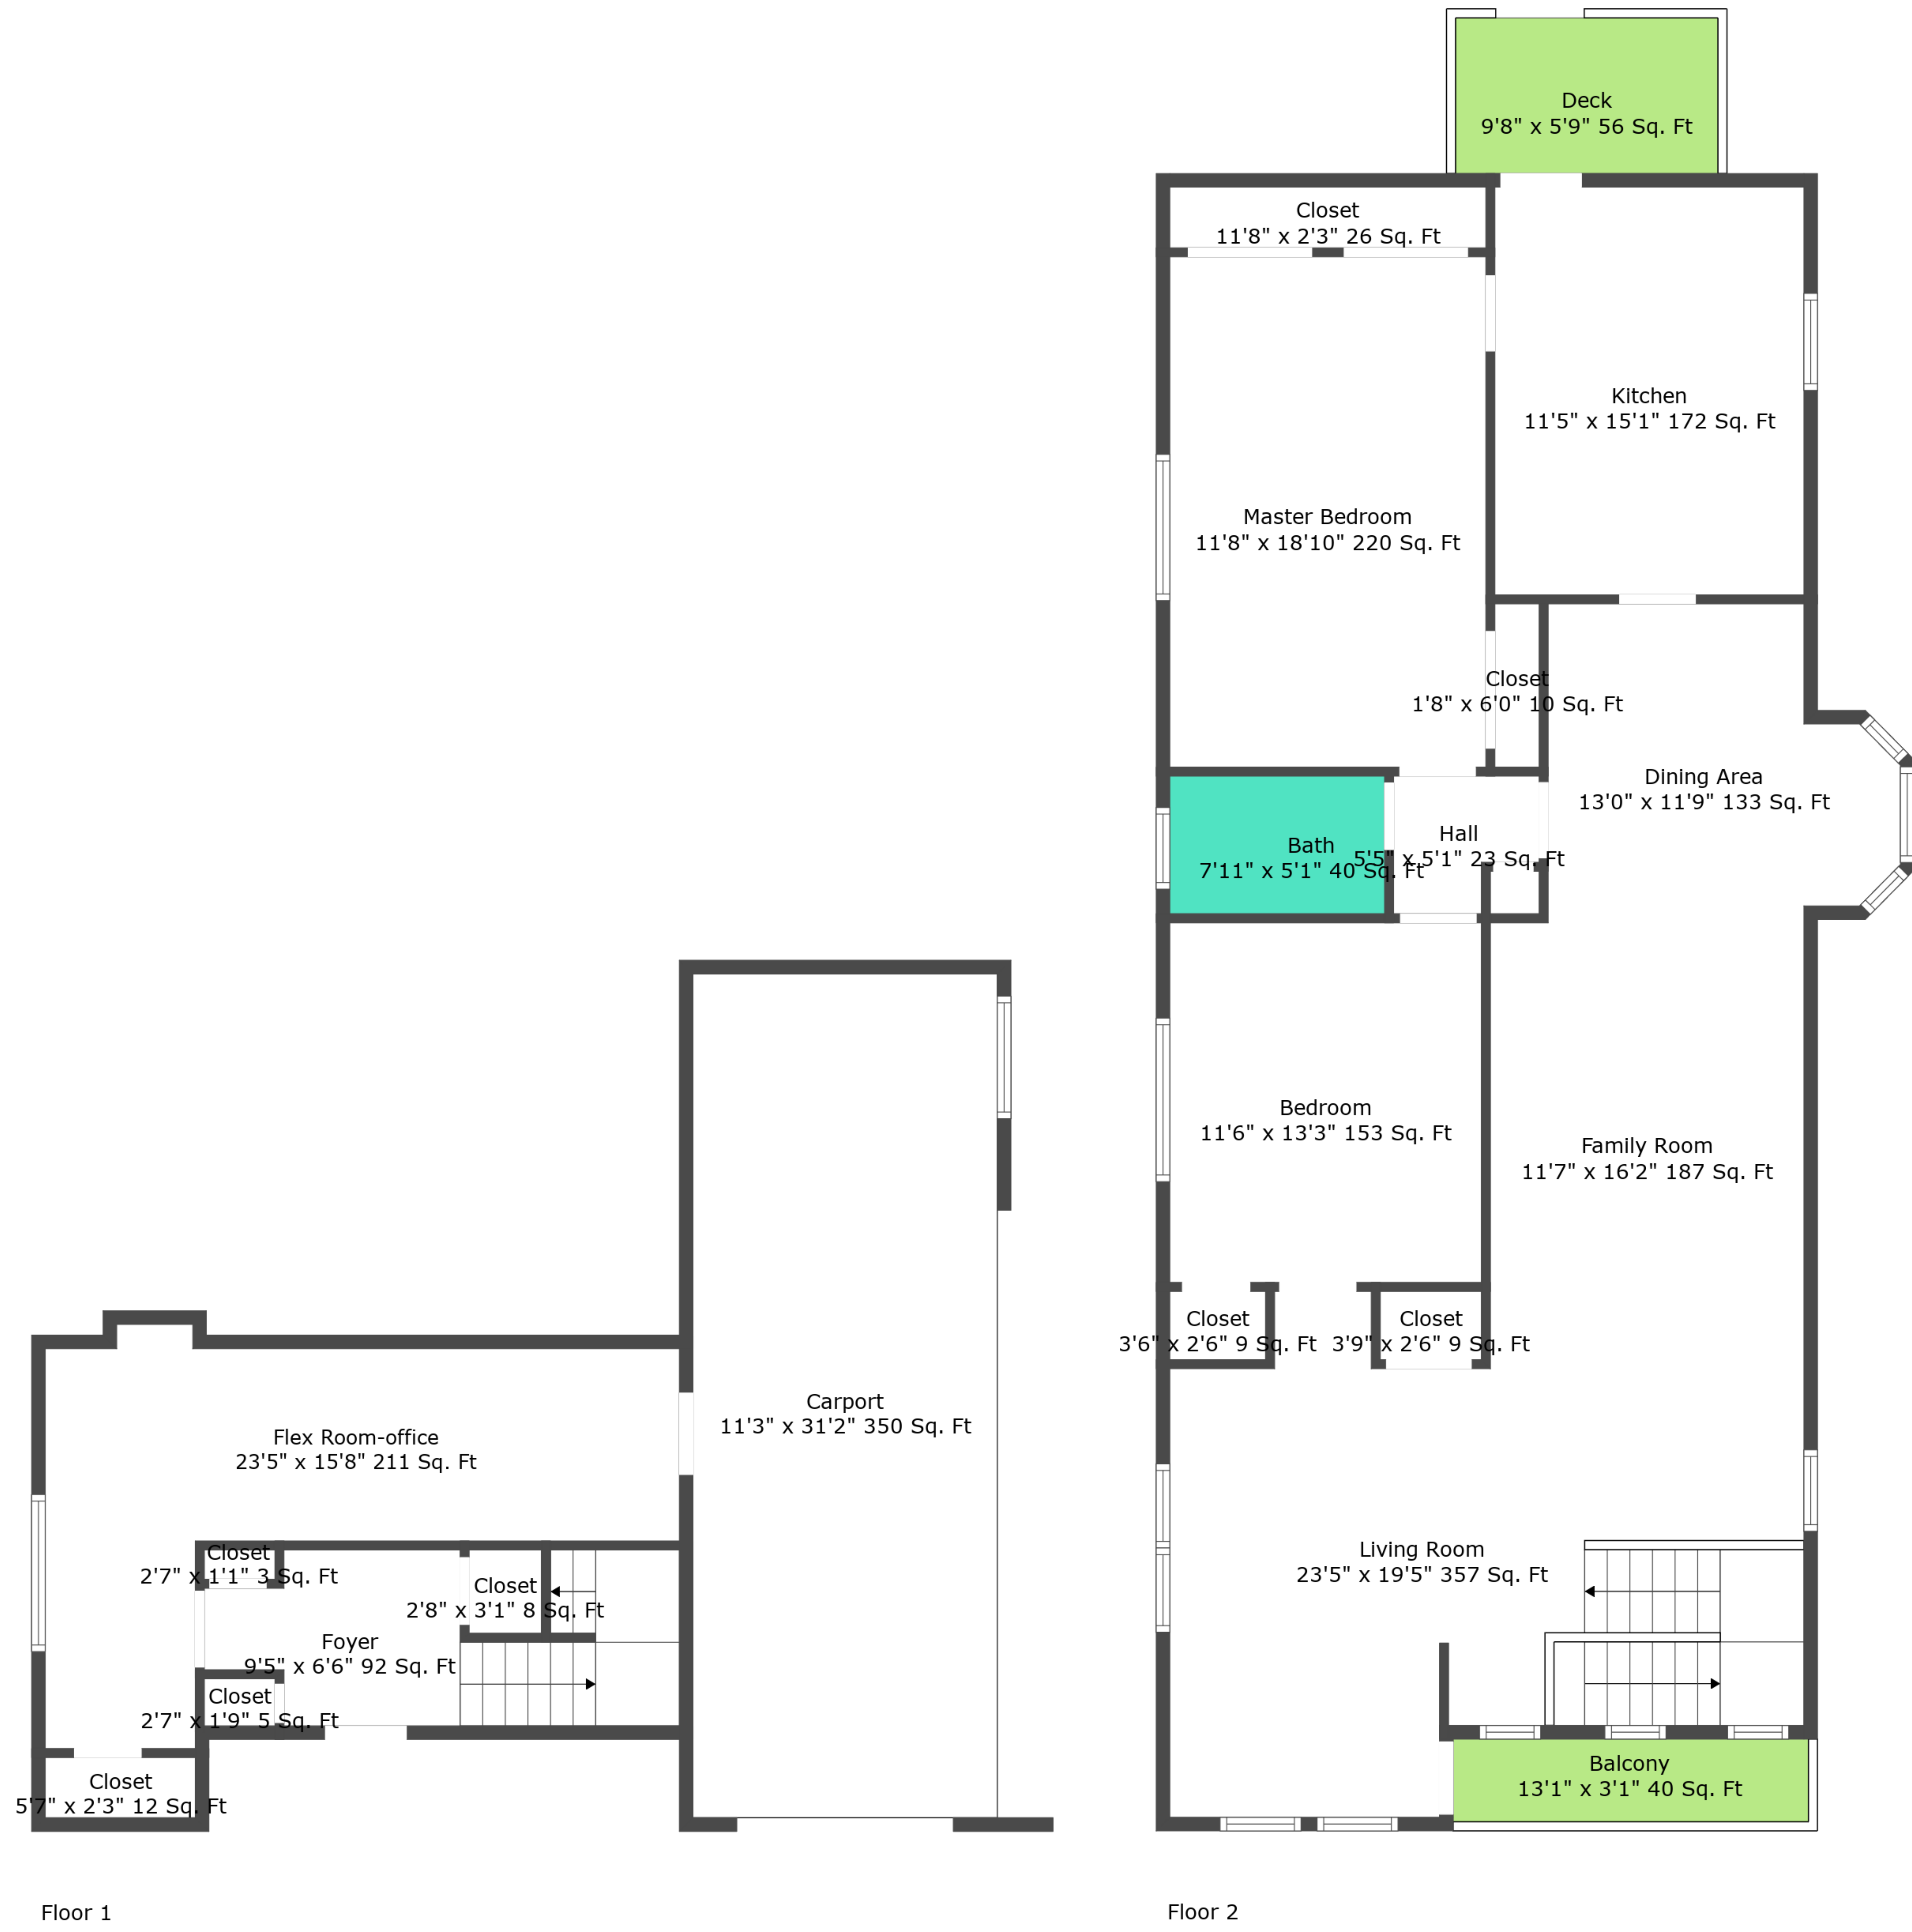

Total scanned area: 2330 sq. ft

Total scanned area: 2330 sq. ft

Floor 1

Floor 2

Total scanned area: 2330 sq. ft

Floor Plan Created By Cubicasa App. Measurements Deemed Highly Reliable But Not Guaranteed.