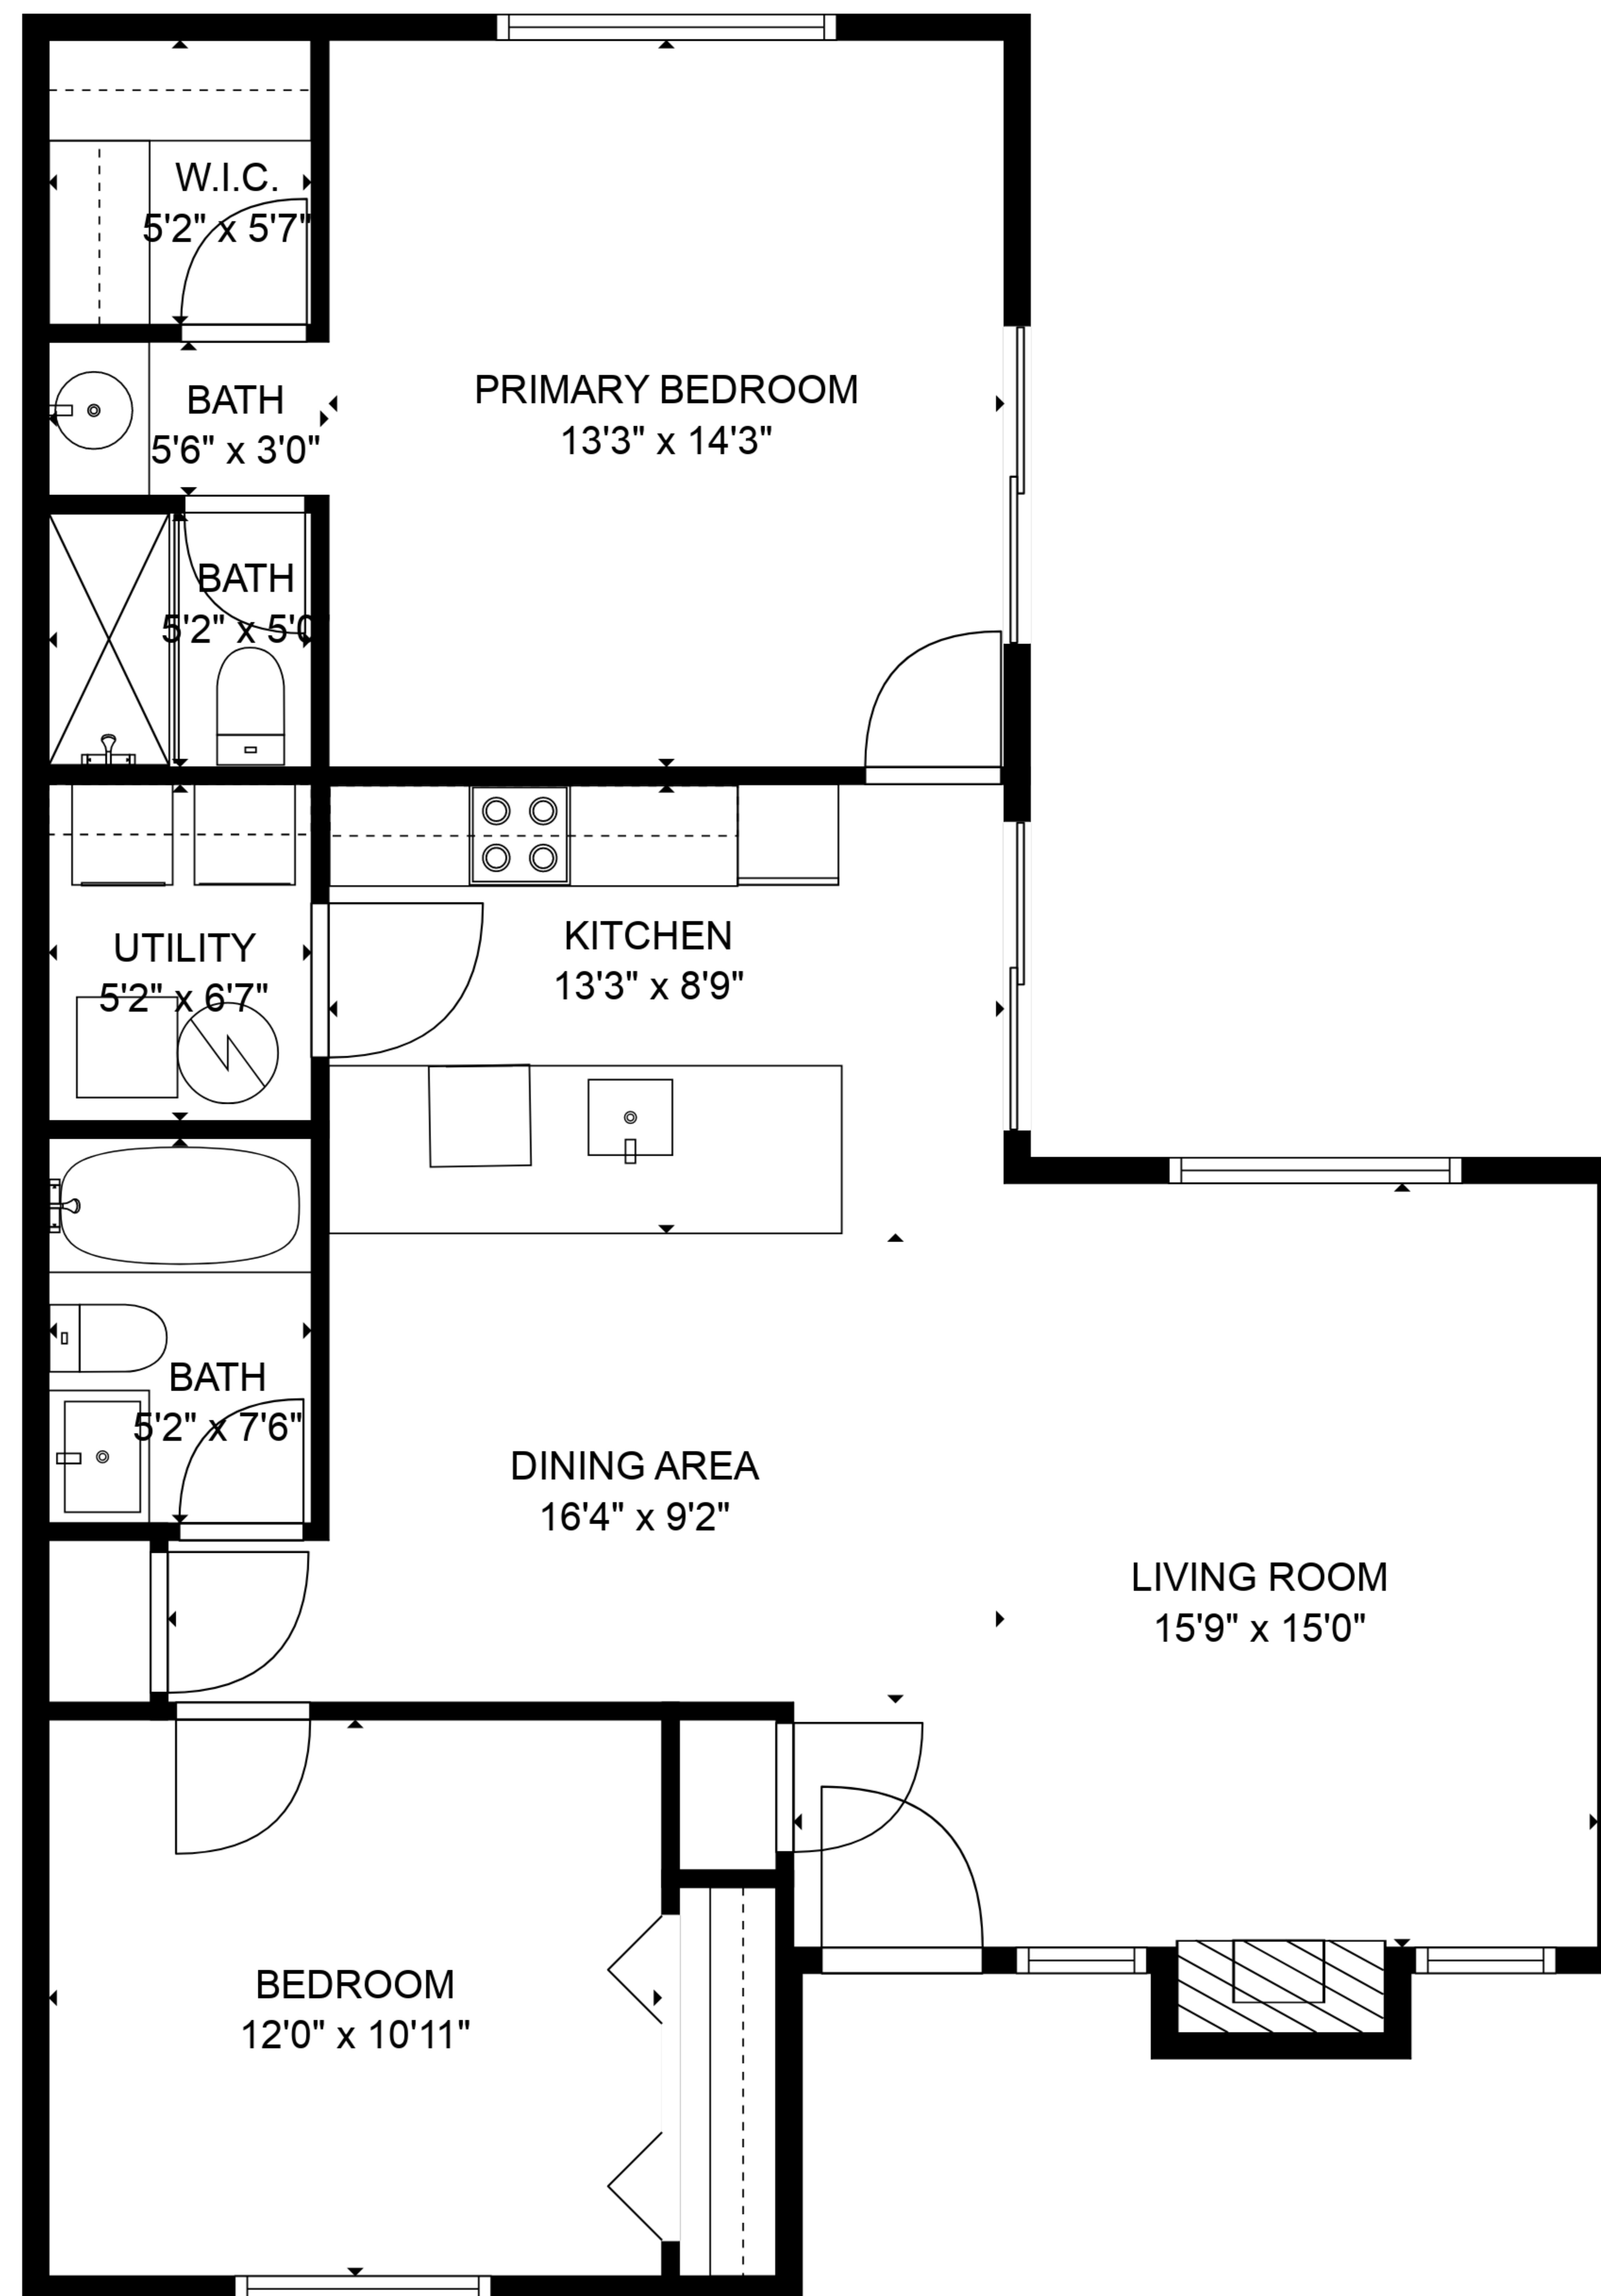

TOTAL: 967 sq. ft
FLOOR 1: 967 sq. ft
EXCLUDED AREAS: FIREPLACE: 8 sq. ft

SIZES AND DIMENSIONS ARE APPROXIMATE, ACTUAL MAY VARY.

TOTAL: 967 sq. ft
FLOOR 1: 967 sq. ft
EXCLUDED AREAS: FIREPLACE: 8 sq. ft

SIZES AND DIMENSIONS ARE APPROXIMATE, ACTUAL MAY VARY.