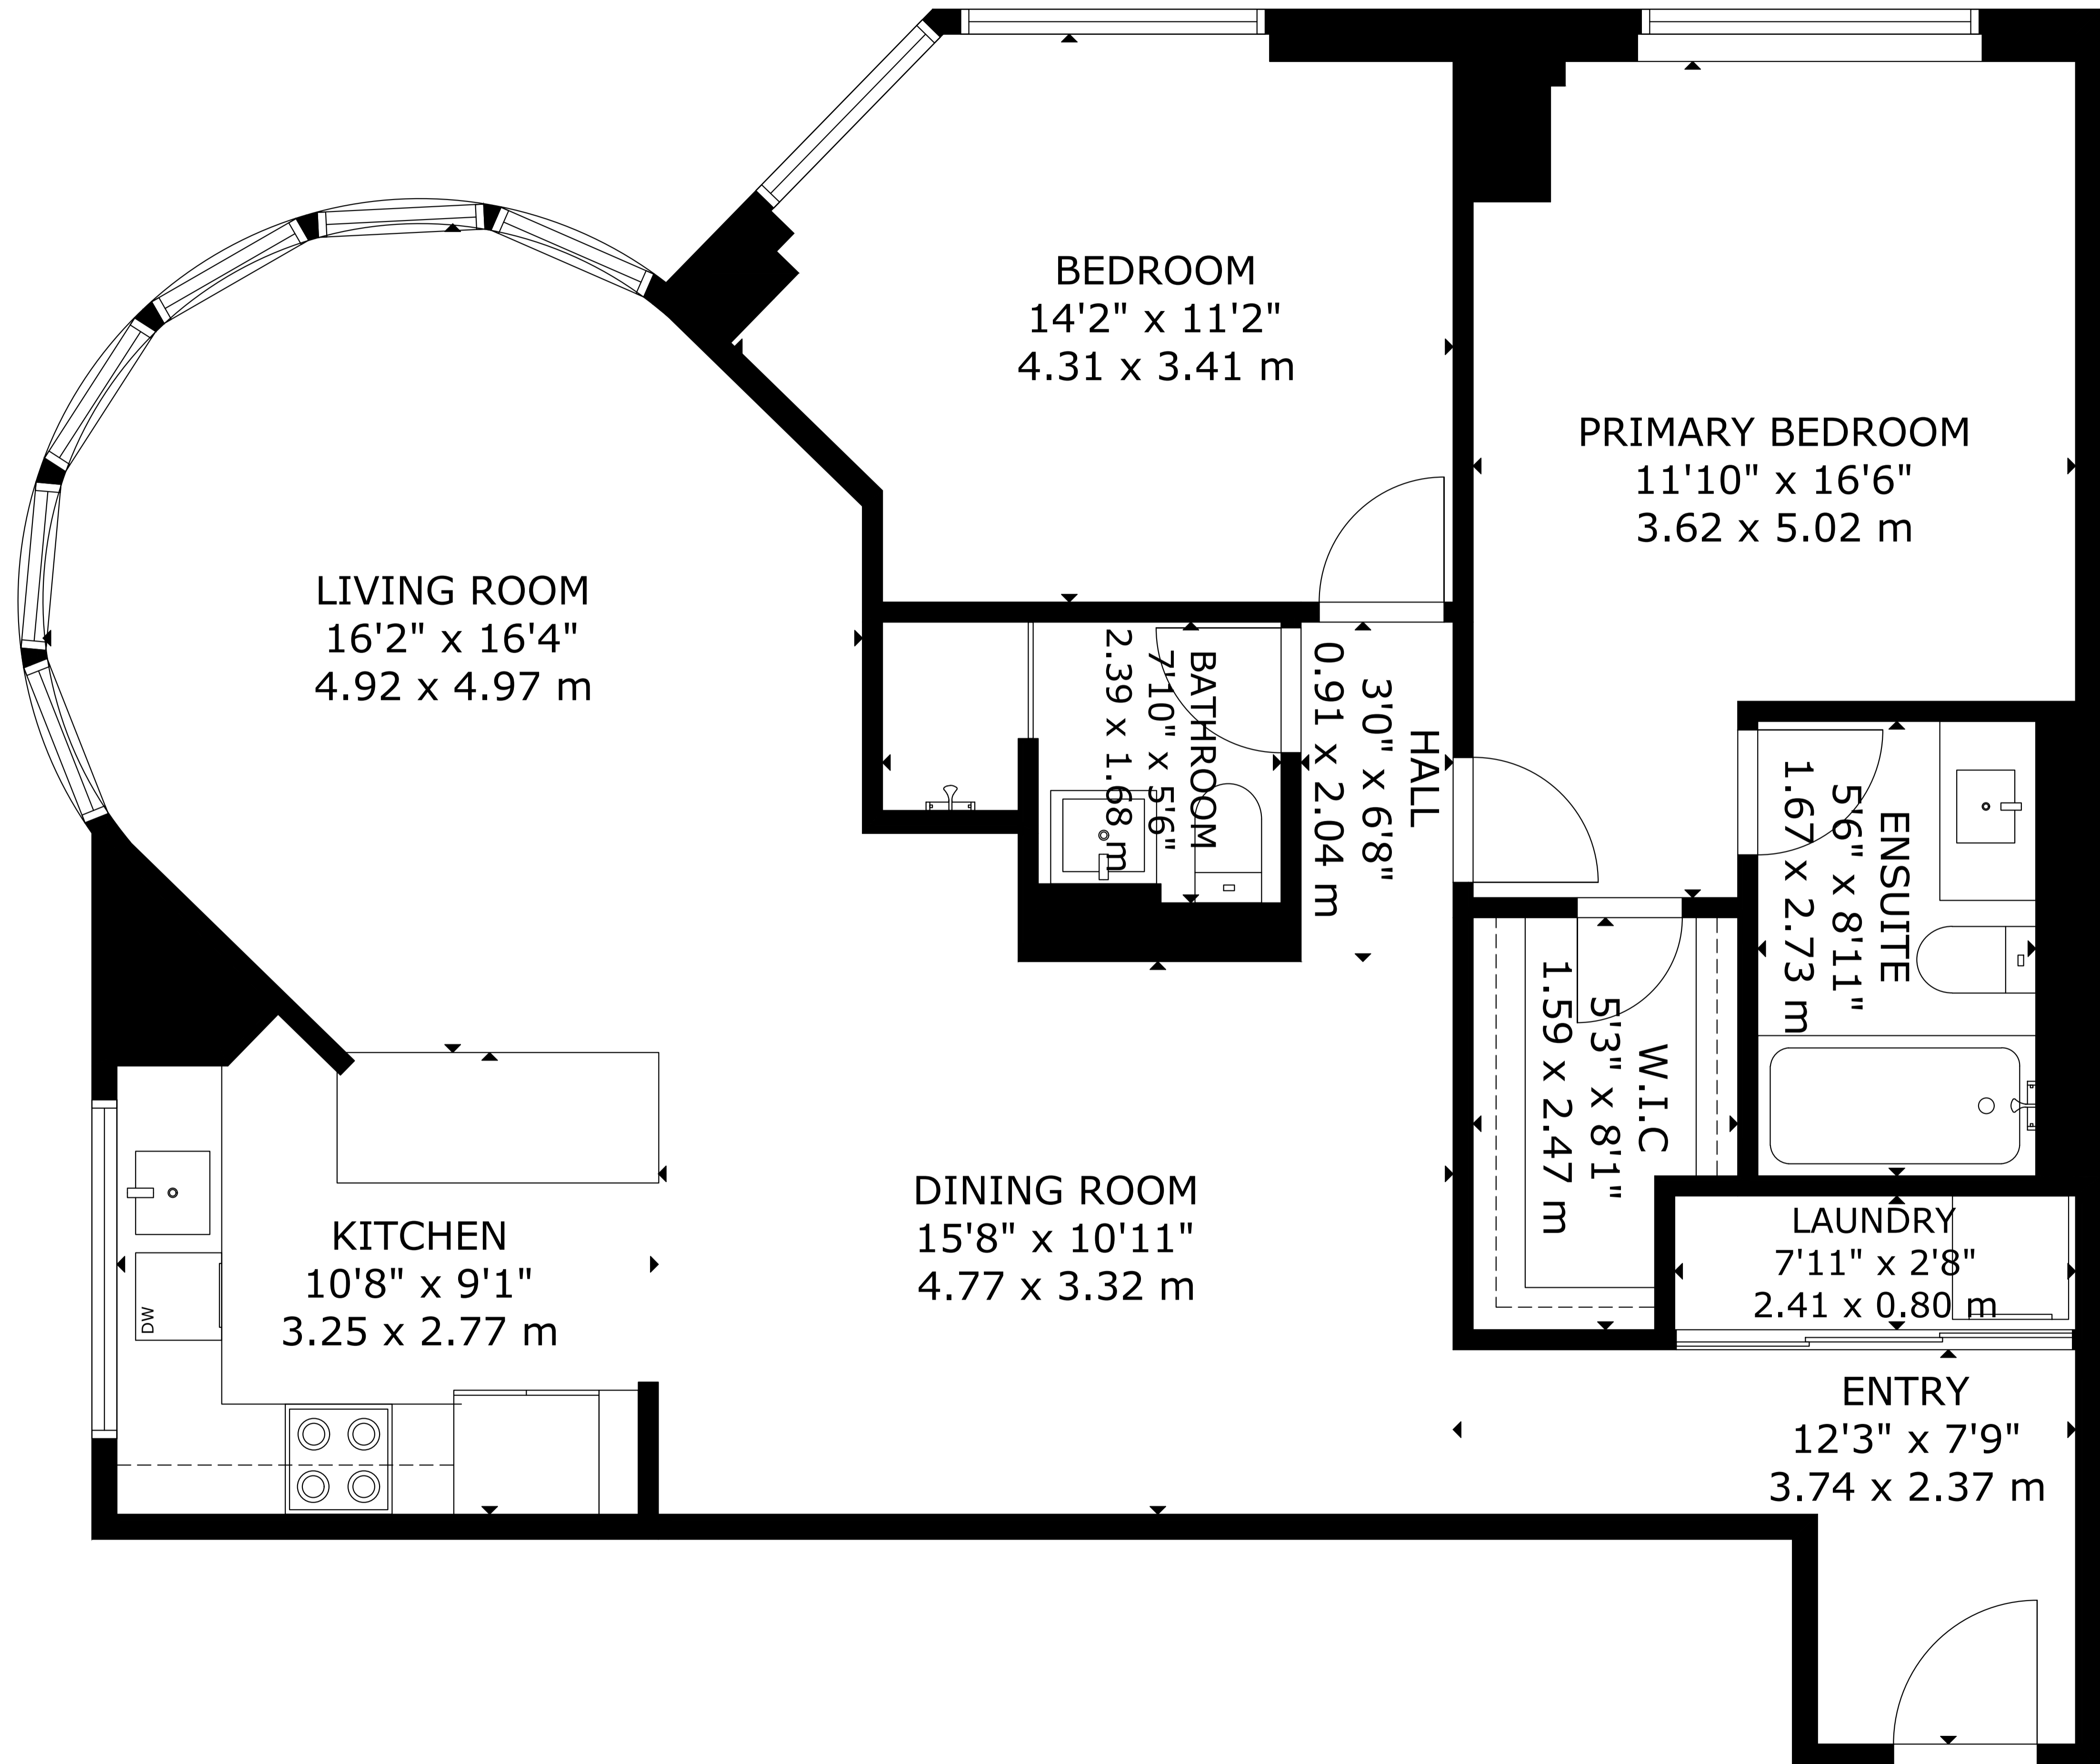

44 St Joseph Street, Suite 1714

GROSS INTERNAL AREA
MAIN FLOOR: 101 m²/1084 sq.ft
TOTAL: 101 m²/1084 sq.ft

SIZE AND DIMENSIONS ARE APPROXIMATE, ACTUAL MAY VARY