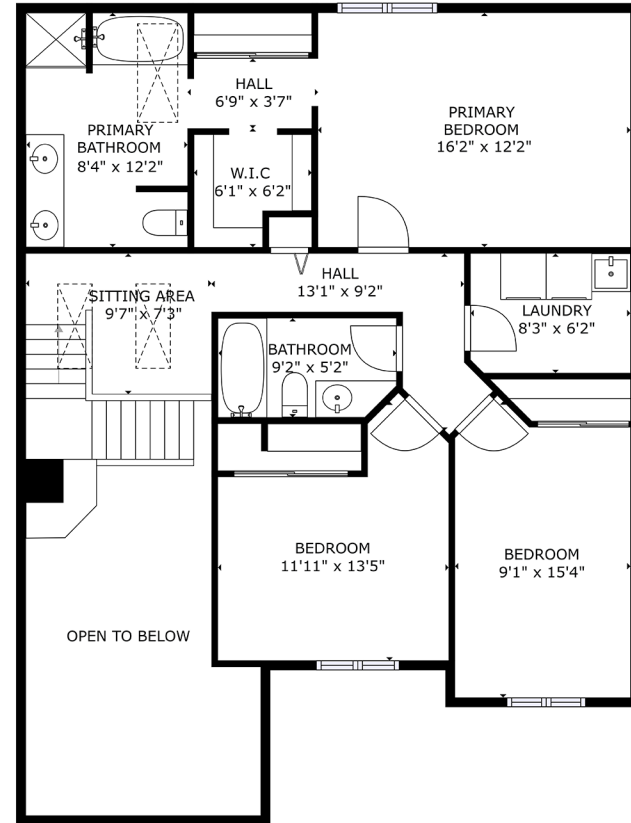

FLOOR 1

FLOOR 2

GROSS INTERNAL AREA
 FLOOR 1: 753 sq.ft, FLOOR 2: 980 sq.ft
 TOTAL: 1733 sq.ft

SIZES AND DIMENSIONS ARE APPROXIMATE, ACTUAL MAY VARY.