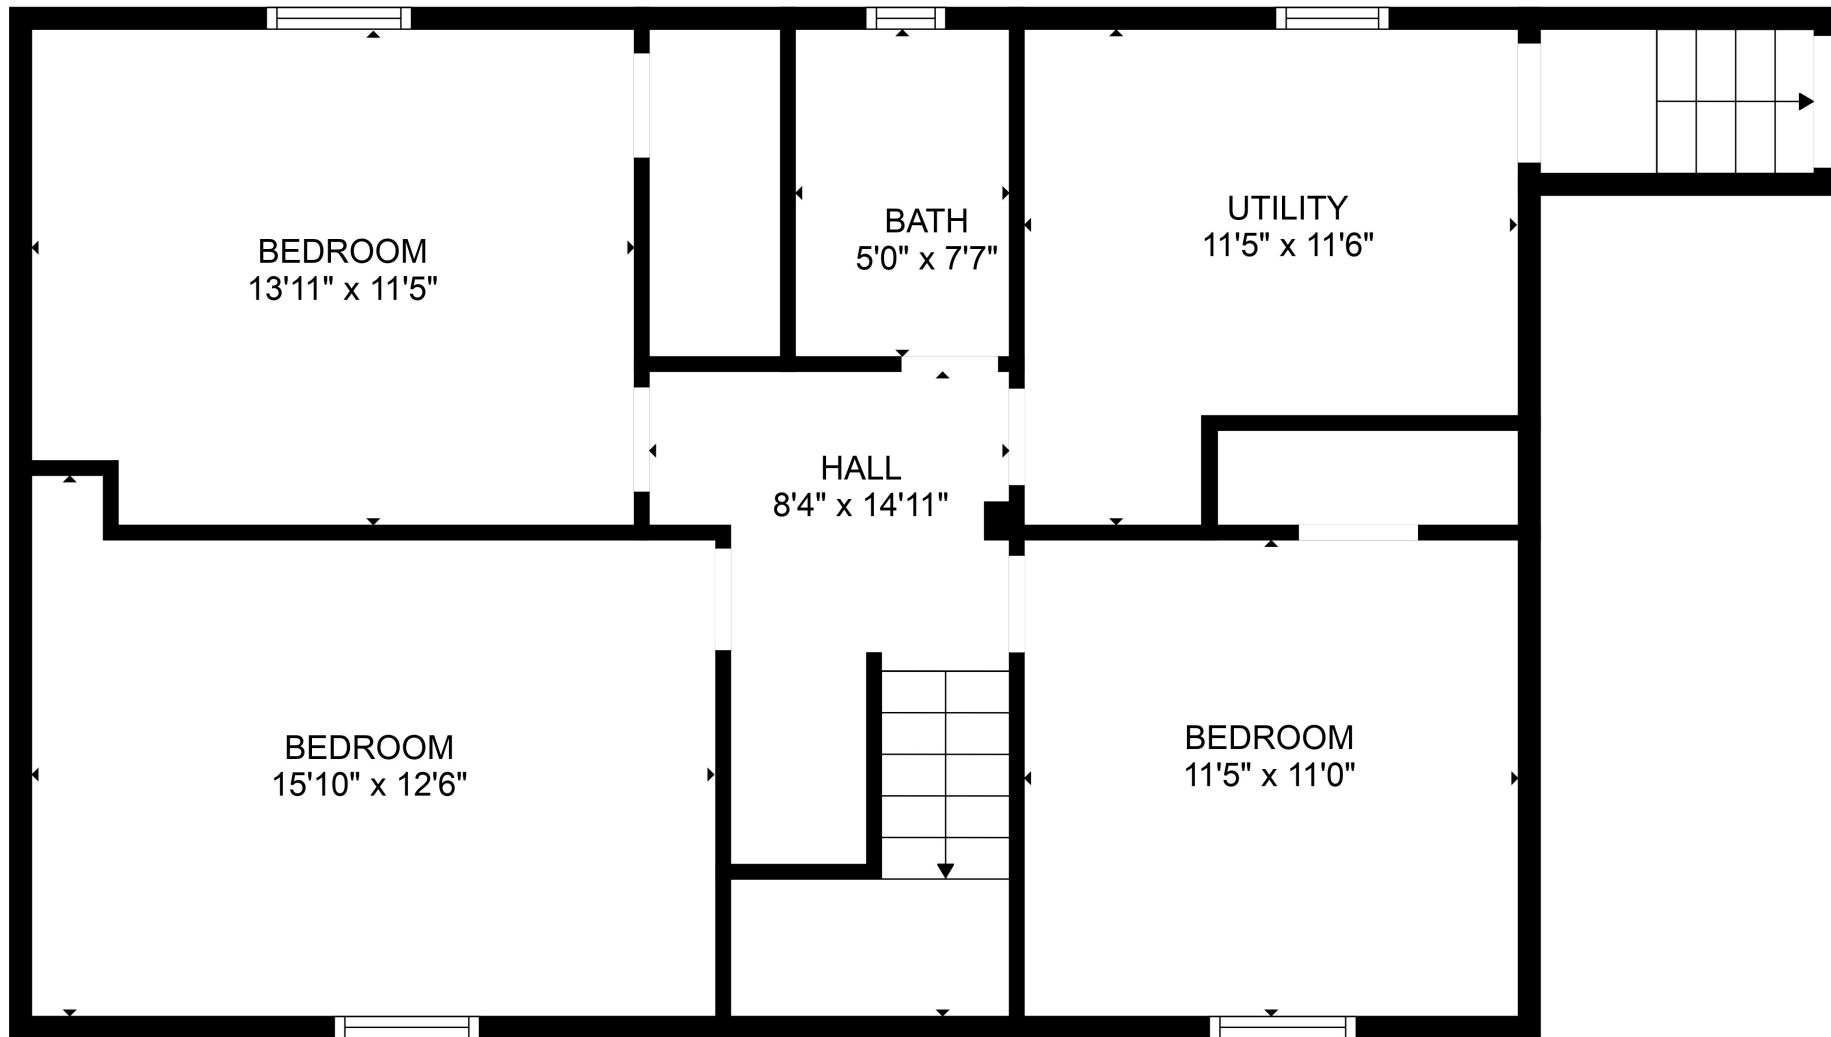

FLOOR 1

FLOOR 2

Total scanned area: 1946 sq. ft

SIZES AND DIMENSIONS ARE APPROXIMATE, ACTUAL MAY VARY.

Total scanned area: 1946 sq. ft

SIZES AND DIMENSIONS ARE APPROXIMATE, ACTUAL MAY VARY.

Total scanned area: 1946 sq. ft

SIZES AND DIMENSIONS ARE APPROXIMATE, ACTUAL MAY VARY.