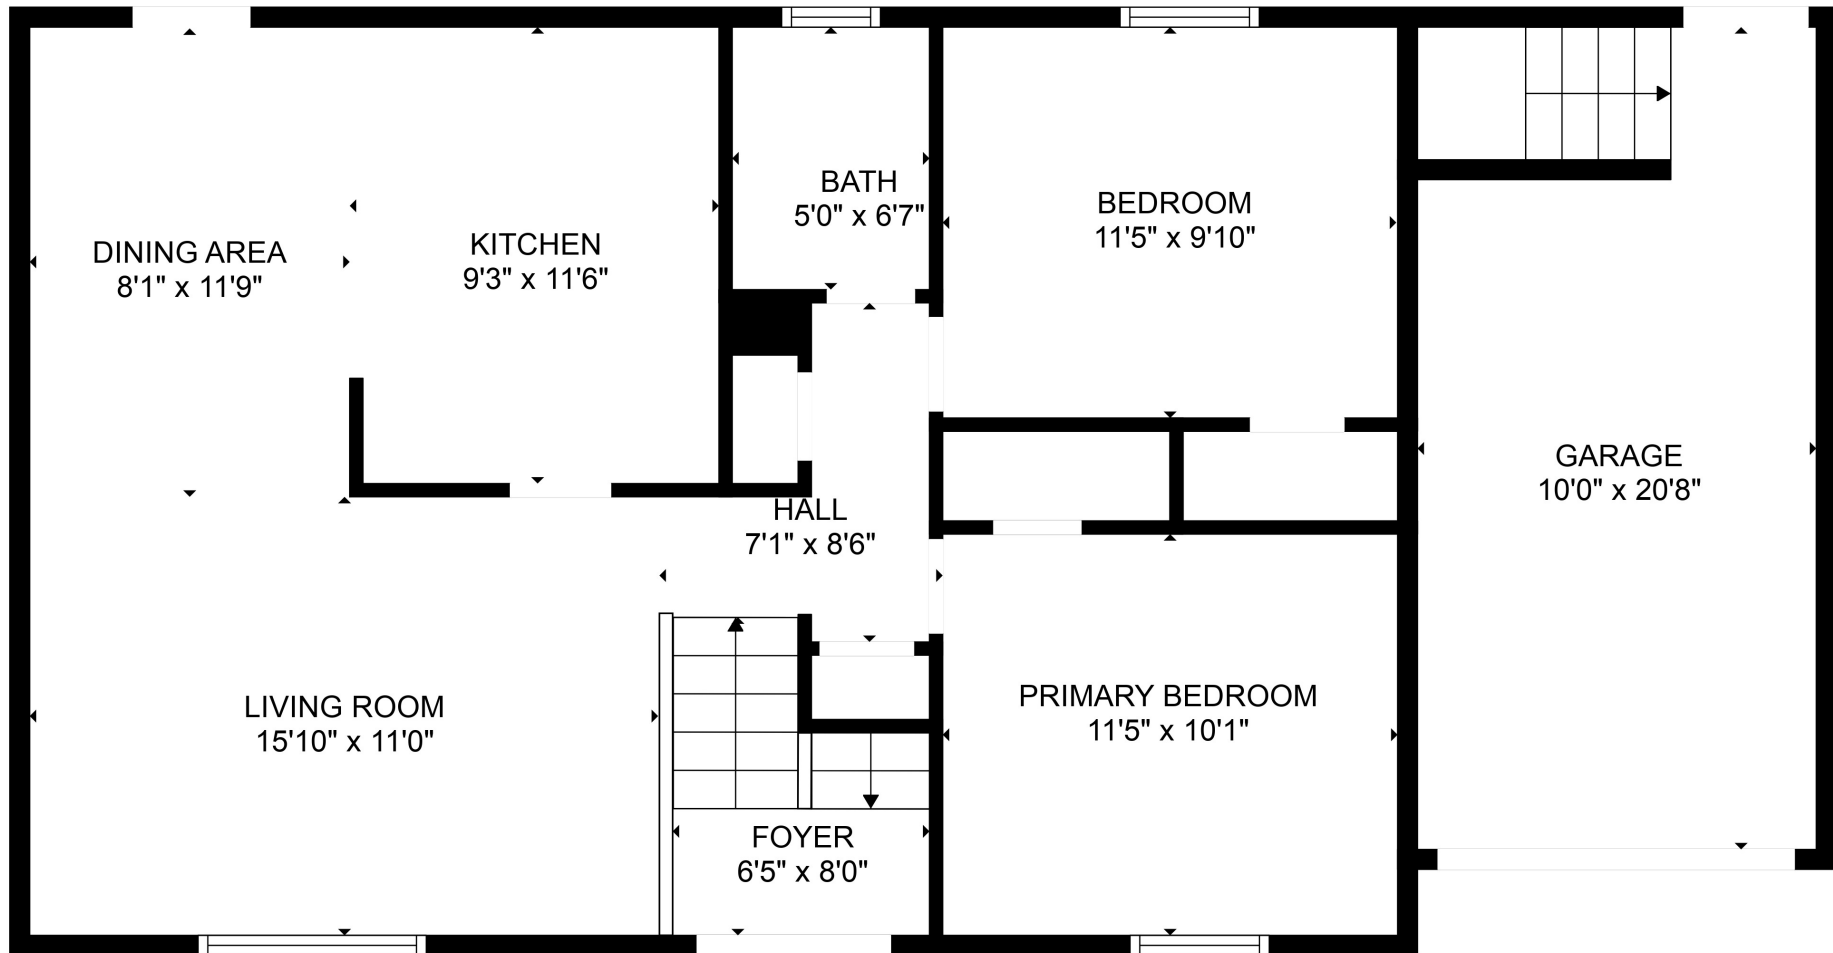

FLOOR 1

FLOOR 2

Total scanned area: 1946 sq. ft

SIZES AND DIMENSIONS ARE APPROXIMATE, ACTUAL MAY VARY.

Total scanned area: 1946 sq. ft

SIZES AND DIMENSIONS ARE APPROXIMATE, ACTUAL MAY VARY.

Total scanned area: 1946 sq. ft

SIZES AND DIMENSIONS ARE APPROXIMATE, ACTUAL MAY VARY.