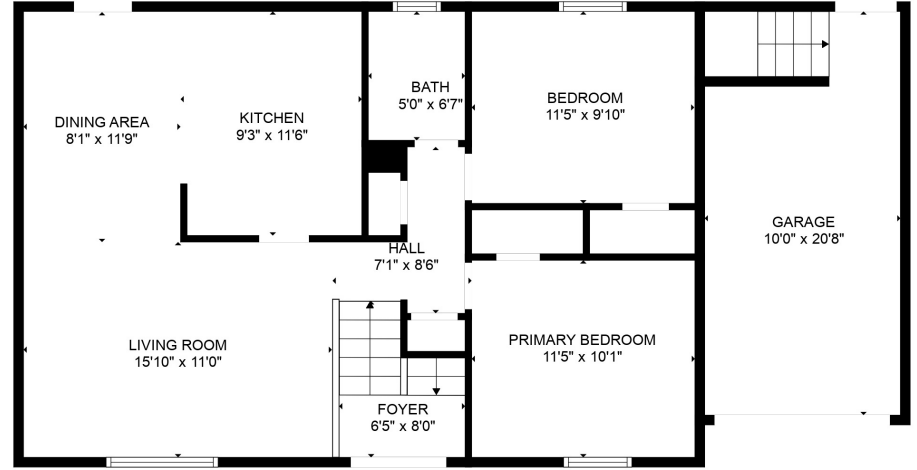

FLOOR 1

FLOOR 2

Total scanned area: 1946 sq. ft

SIZES AND DIMENSIONS ARE APPROXIMATE, ACTUAL MAY VARY.

Total scanned area: 1946 sq. ft

SIZES AND DIMENSIONS ARE APPROXIMATE, ACTUAL MAY VARY.

Total scanned area: 1946 sq. ft

SIZES AND DIMENSIONS ARE APPROXIMATE, ACTUAL MAY VARY.