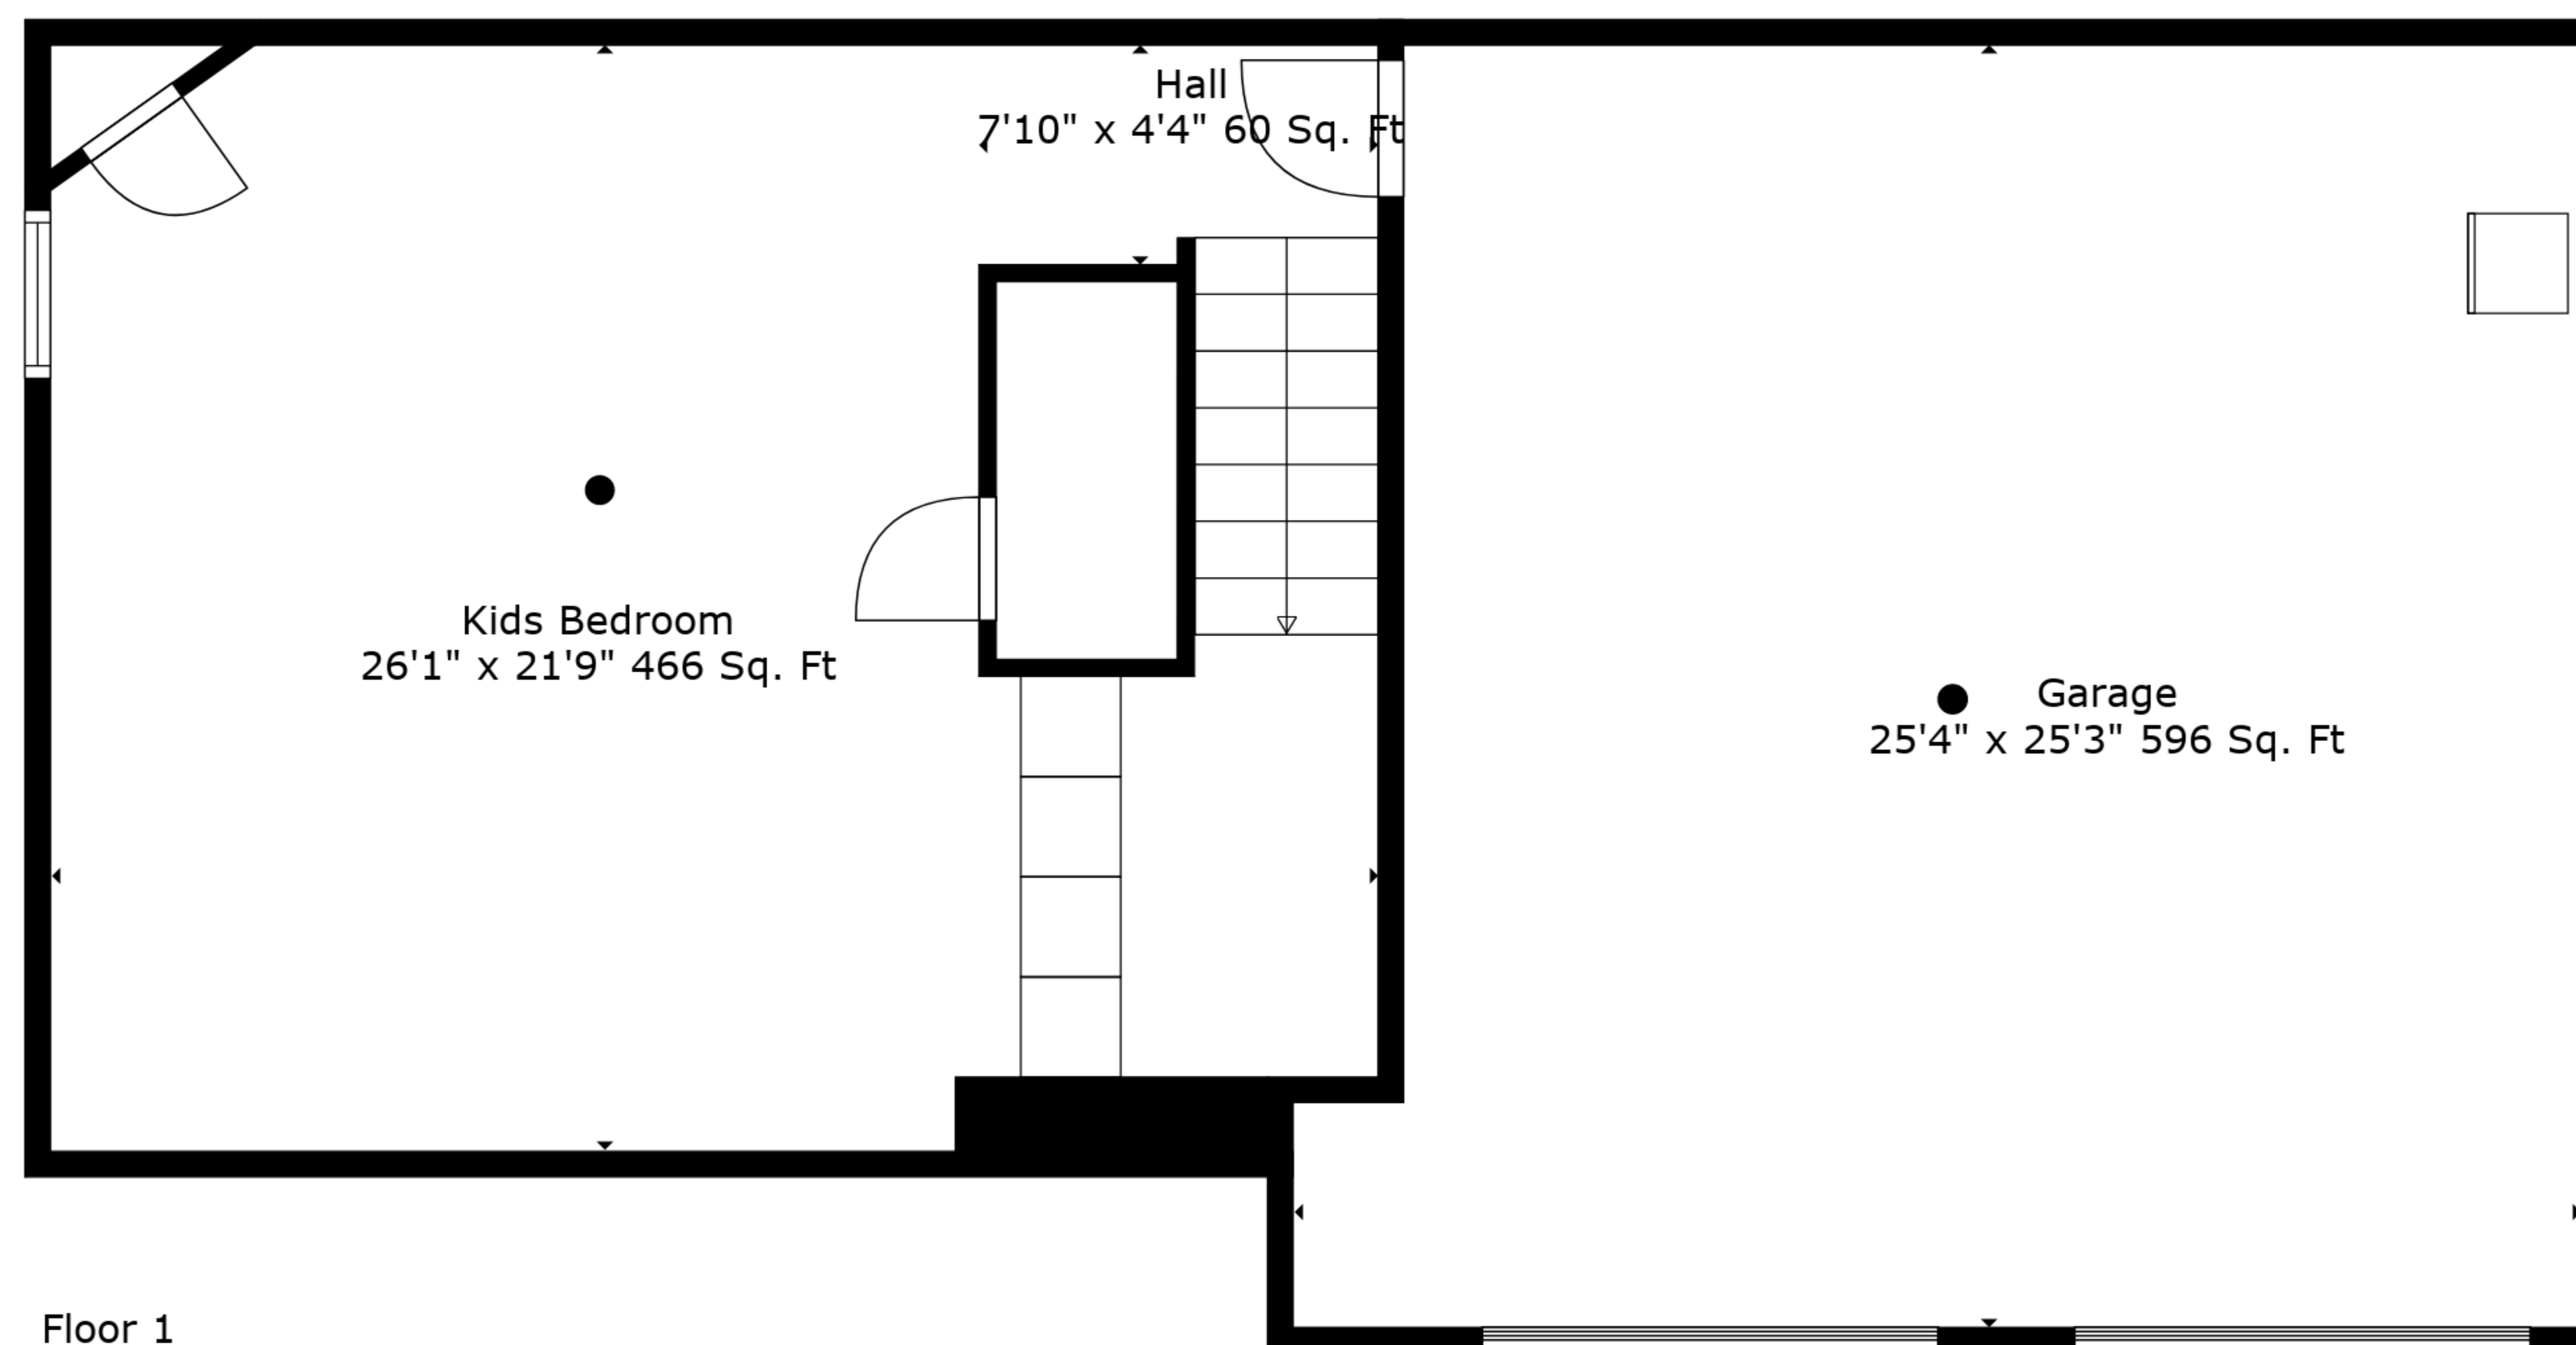

TOTAL: 1865 sq. ft
FLOOR 1: 567 sq. ft, FLOOR 2: 1298 sq. ft
EXCLUDED AREAS: GARAGE: 596 sq. ft, FIREPLACE: 12 sq. ft

Measurements Are Deemed Highly Reliable But Not Guaranteed.

TOTAL: 1865 sq. ft

FLOOR 1: 567 sq. ft, FLOOR 2: 1298 sq. ft

EXCLUDED AREAS: GARAGE: 596 sq. ft, FIREPLACE: 12 sq. ft

Measurements Are Deemed Highly Reliable But Not Guaranteed.

Floor 2

Floor 1

TOTAL: 1865 sq. ft
 FLOOR 1: 567 sq. ft, FLOOR 2: 1298 sq. ft
 EXCLUDED AREAS: GARAGE: 596 sq. ft, FIREPLACE: 12 sq. ft