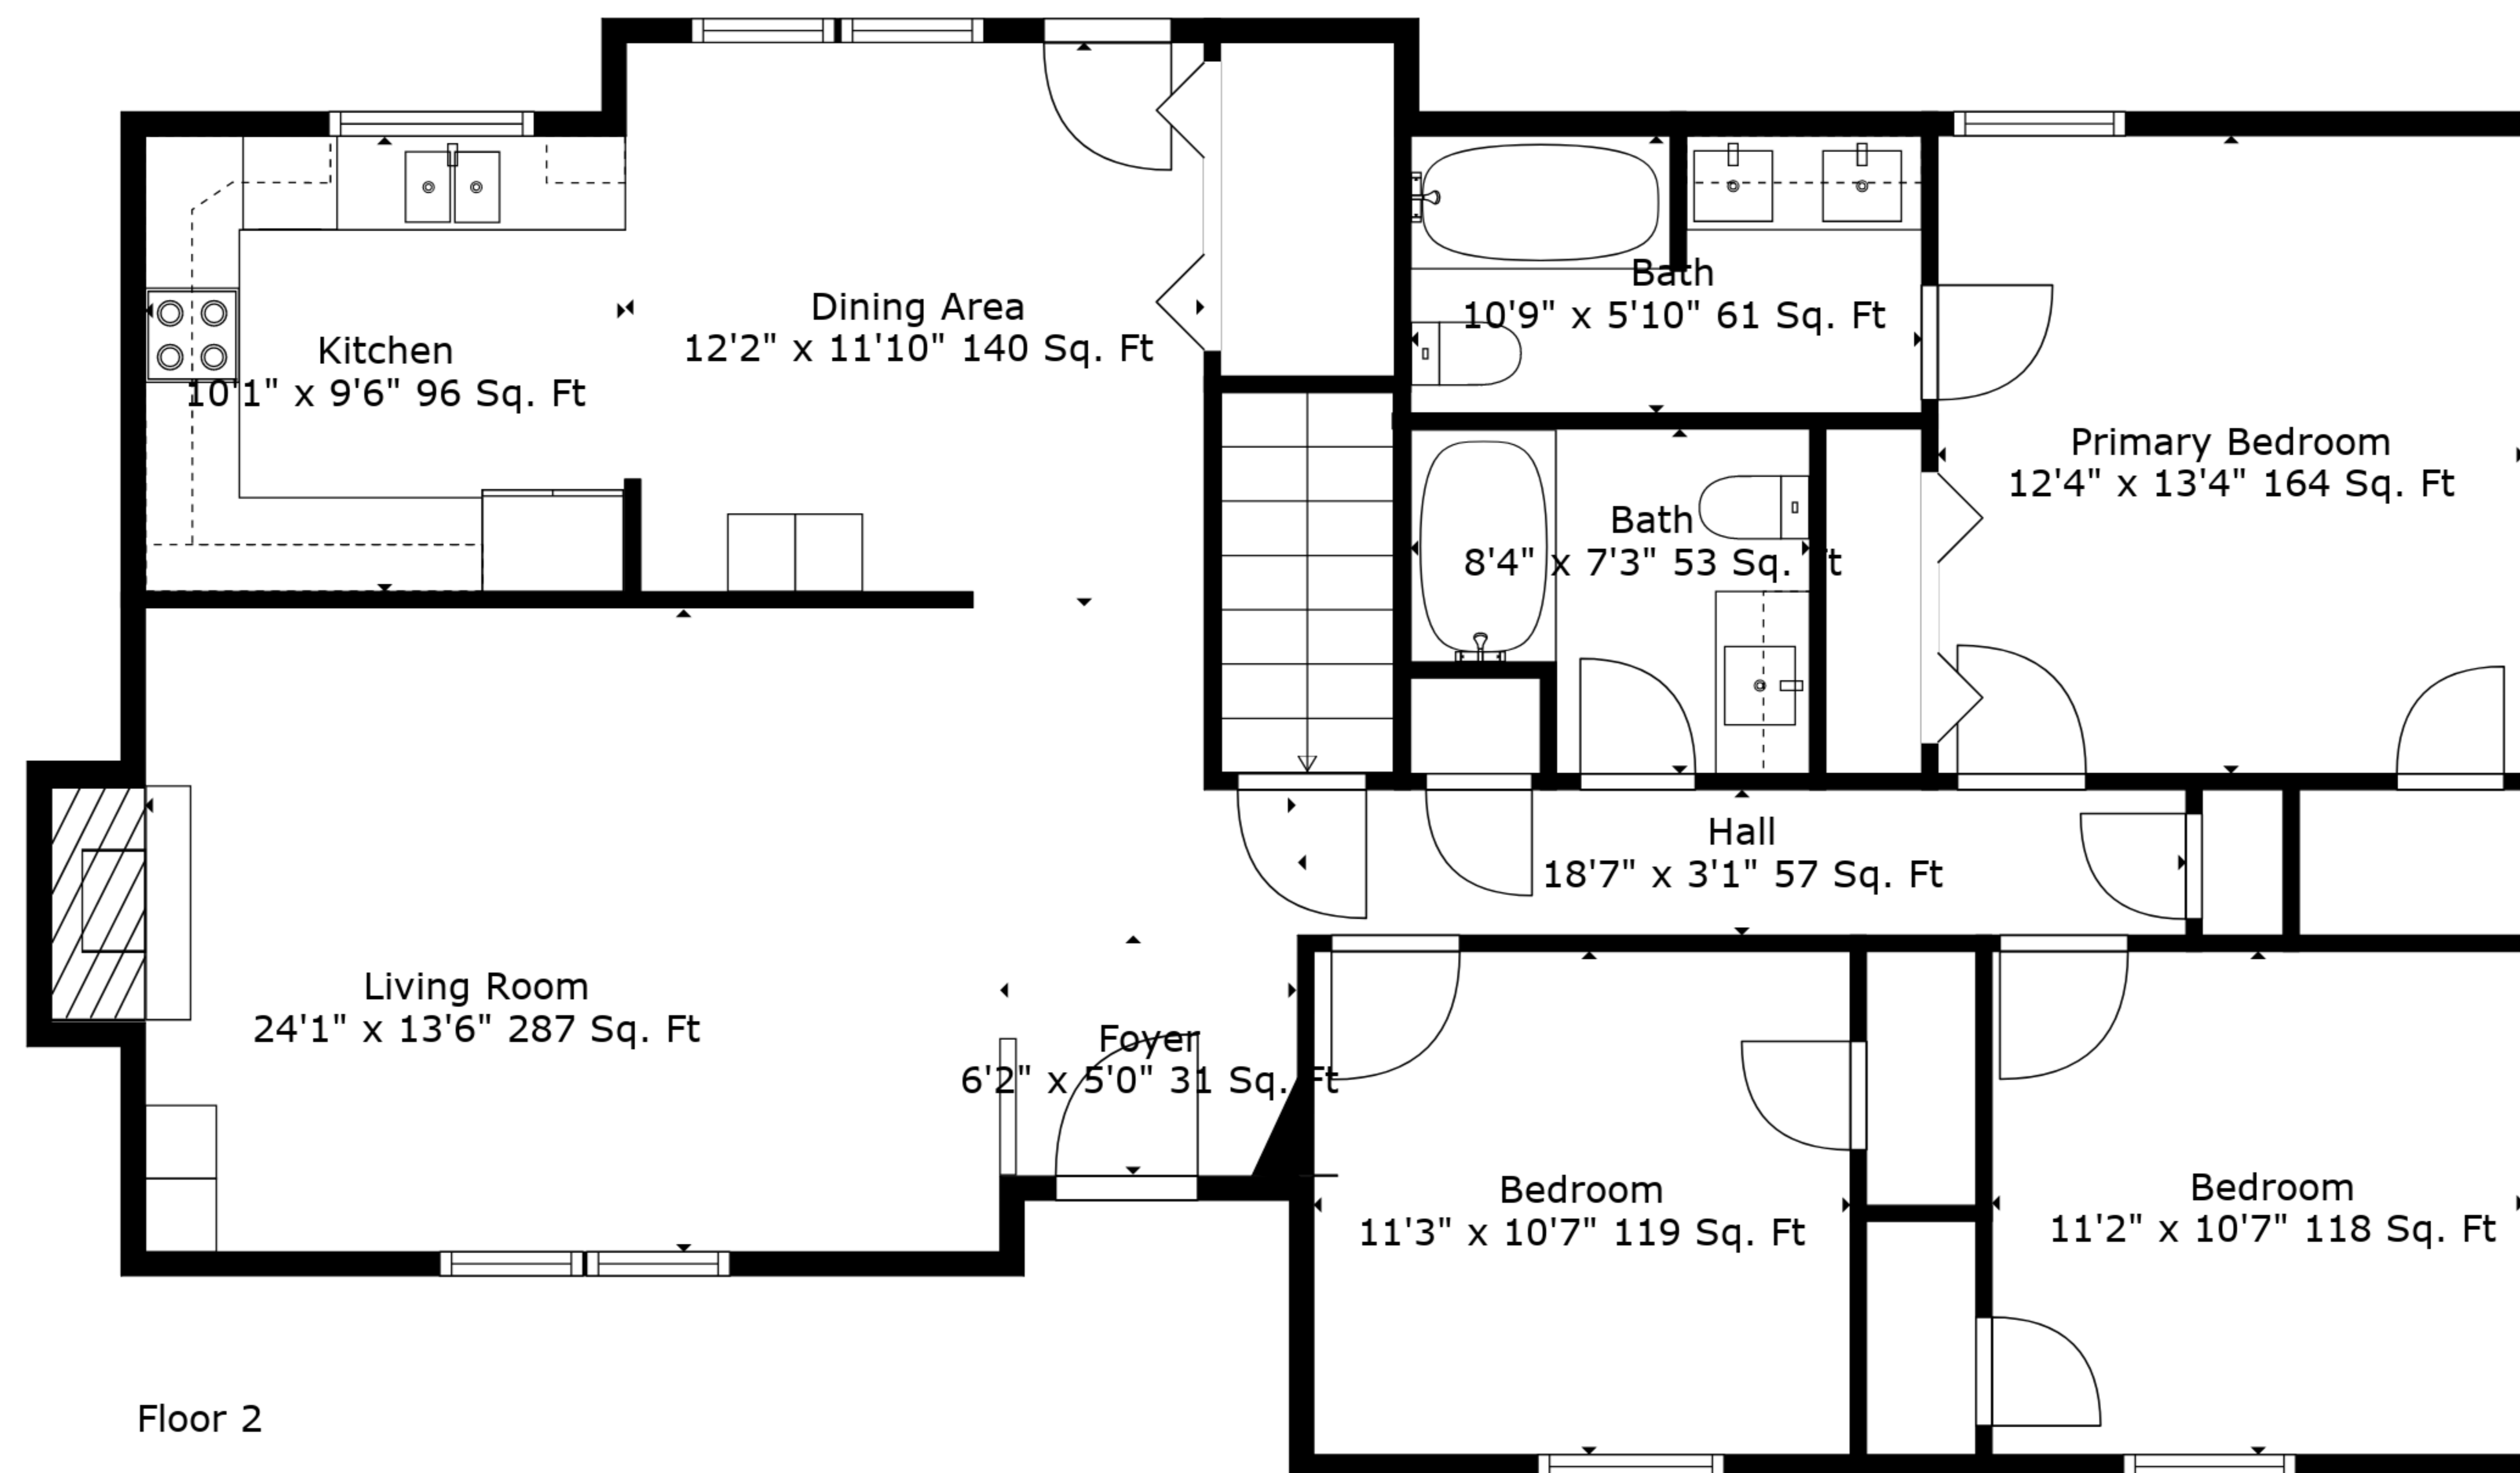

TOTAL: 1865 sq. ft
FLOOR 1: 567 sq. ft, FLOOR 2: 1298 sq. ft
EXCLUDED AREAS: GARAGE: 596 sq. ft, FIREPLACE: 12 sq. ft

Measurements Are Deemed Highly Reliable But Not Guaranteed.

TOTAL: 1865 sq. ft

FLOOR 1: 567 sq. ft, FLOOR 2: 1298 sq. ft

EXCLUDED AREAS: GARAGE: 596 sq. ft, FIREPLACE: 12 sq. ft

Measurements Are Deemed Highly Reliable But Not Guaranteed.

Floor 2

Floor 1

TOTAL: 1865 sq. ft
 FLOOR 1: 567 sq. ft, FLOOR 2: 1298 sq. ft
 EXCLUDED AREAS: GARAGE: 596 sq. ft, FIREPLACE: 12 sq. ft