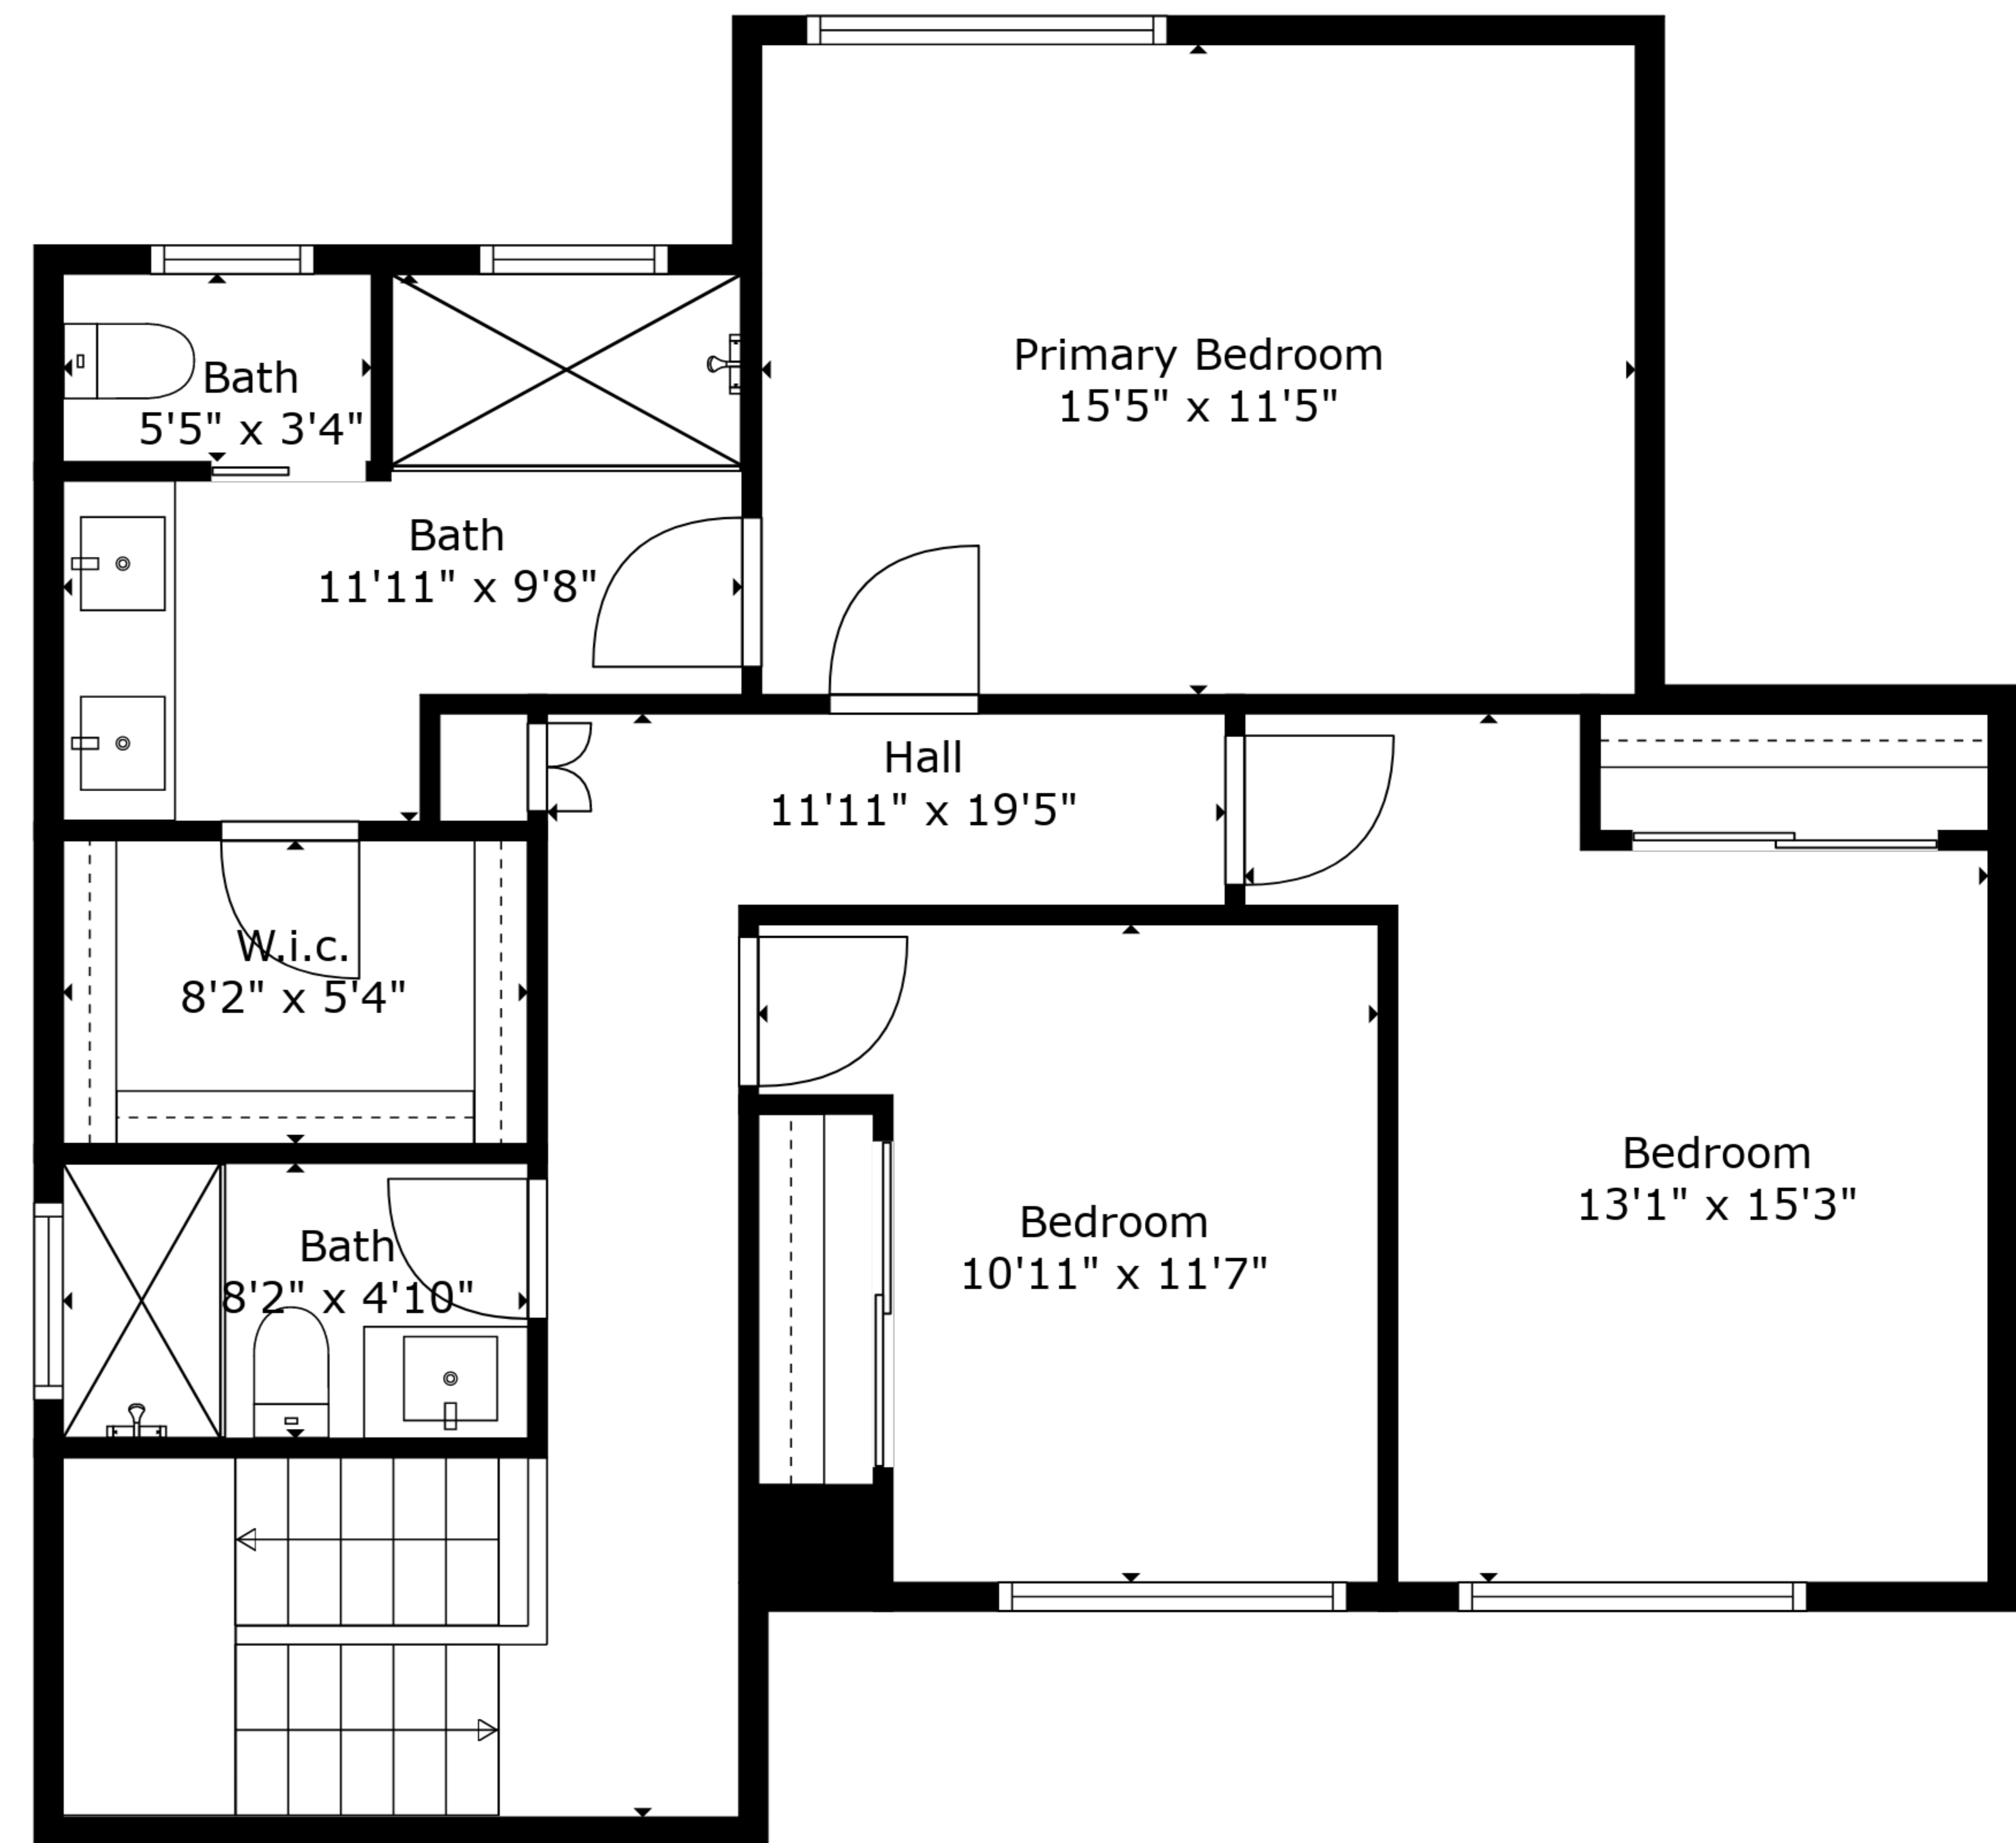

TOTAL: 1460 sq. ft

FLOOR 1: 615 sq. ft, FLOOR 2: 845 sq. ft

EXCLUDED AREAS: GARAGE: 389 sq. ft, SCREENED PORCH: 89 sq. ft, PORCH: 71 sq. ft,
FIREPLACE: 9 sq. ft

TOTAL: 1460 sq. ft

FLOOR 1: 615 sq. ft, FLOOR 2: 845 sq. ft

EXCLUDED AREAS: GARAGE: 389 sq. ft, SCREENED PORCH: 89 sq. ft, PORCH: 71 sq. ft,
FIREPLACE: 9 sq. ft

Floor 1

Floor 2

TOTAL: 1460 sq. ft
 FLOOR 1: 615 sq. ft, FLOOR 2: 845 sq. ft
 EXCLUDED AREAS: GARAGE: 389 sq. ft, SCREENED PORCH: 89 sq. ft, PORCH: 71 sq. ft,
 FIREPLACE: 9 sq. ft