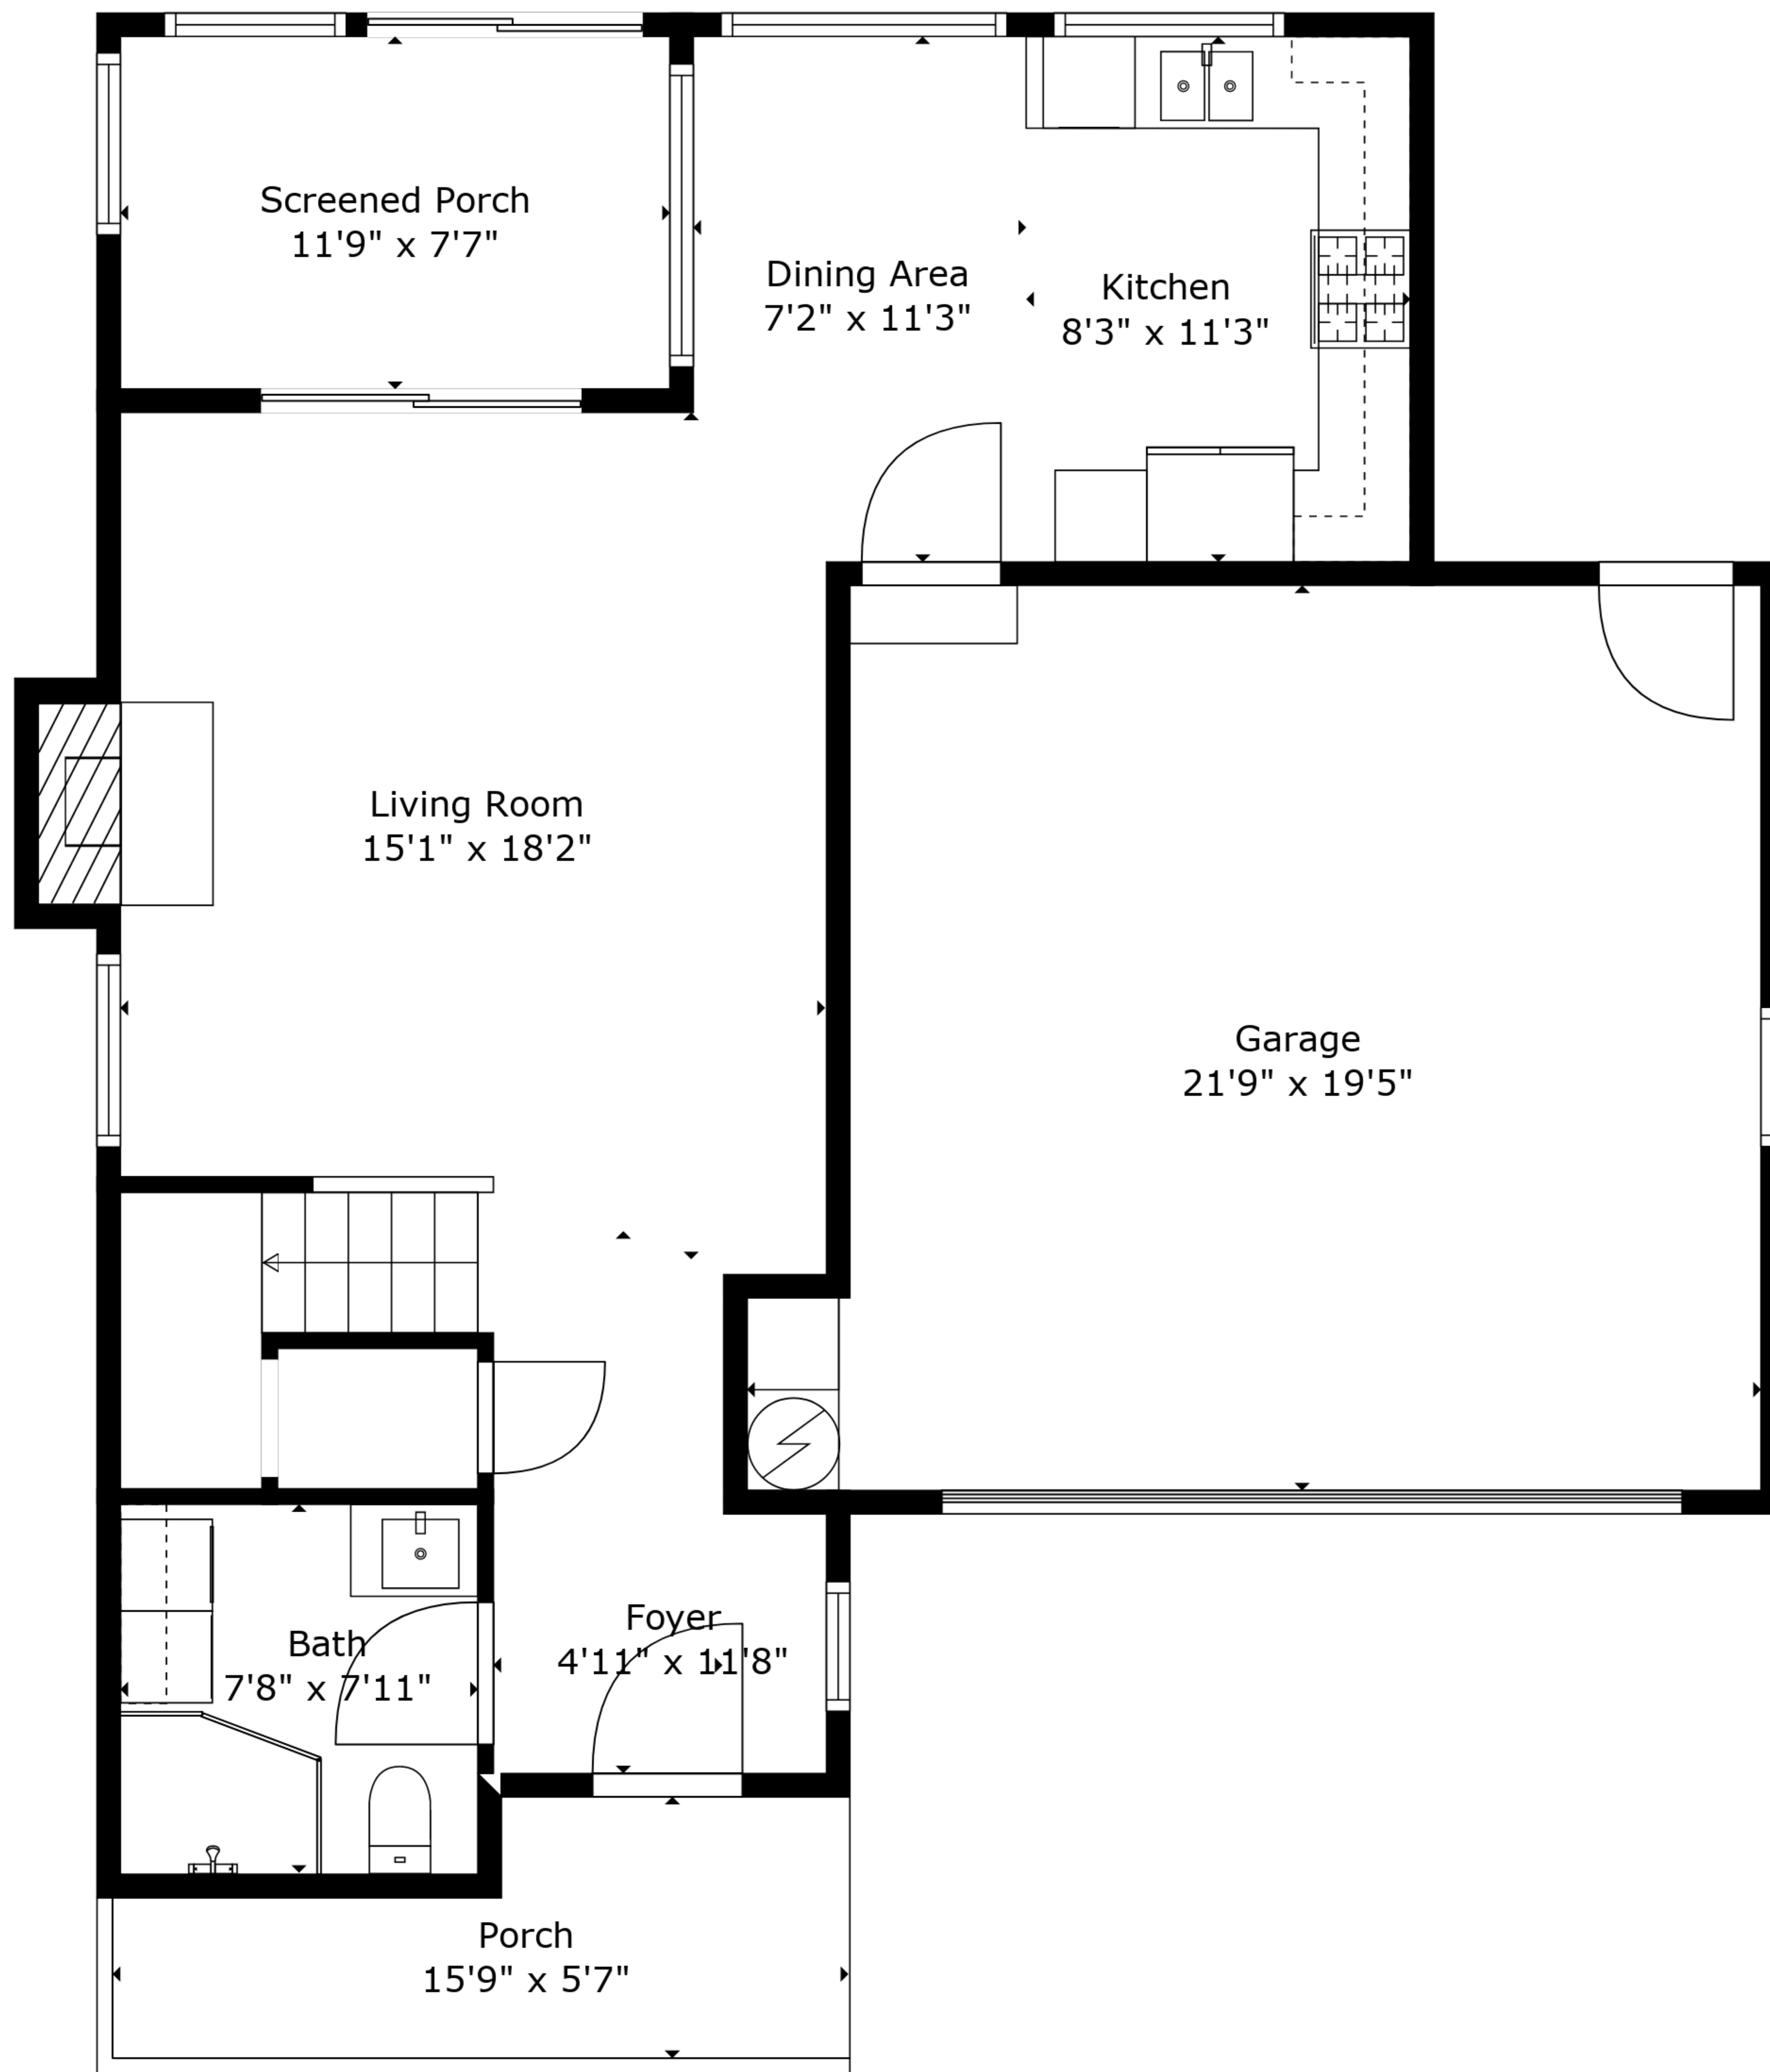

TOTAL: 1460 sq. ft

FLOOR 1: 615 sq. ft, FLOOR 2: 845 sq. ft

EXCLUDED AREAS: GARAGE: 389 sq. ft, SCREENED PORCH: 89 sq. ft, PORCH: 71 sq. ft,
FIREPLACE: 9 sq. ft

TOTAL: 1460 sq. ft

FLOOR 1: 615 sq. ft, FLOOR 2: 845 sq. ft

EXCLUDED AREAS: GARAGE: 389 sq. ft, SCREENED PORCH: 89 sq. ft, PORCH: 71 sq. ft,
FIREPLACE: 9 sq. ft

Floor 1

Floor 2

TOTAL: 1460 sq. ft
 FLOOR 1: 615 sq. ft, FLOOR 2: 845 sq. ft
 EXCLUDED AREAS: GARAGE: 389 sq. ft, SCREENED PORCH: 89 sq. ft, PORCH: 71 sq. ft,
 FIREPLACE: 9 sq. ft