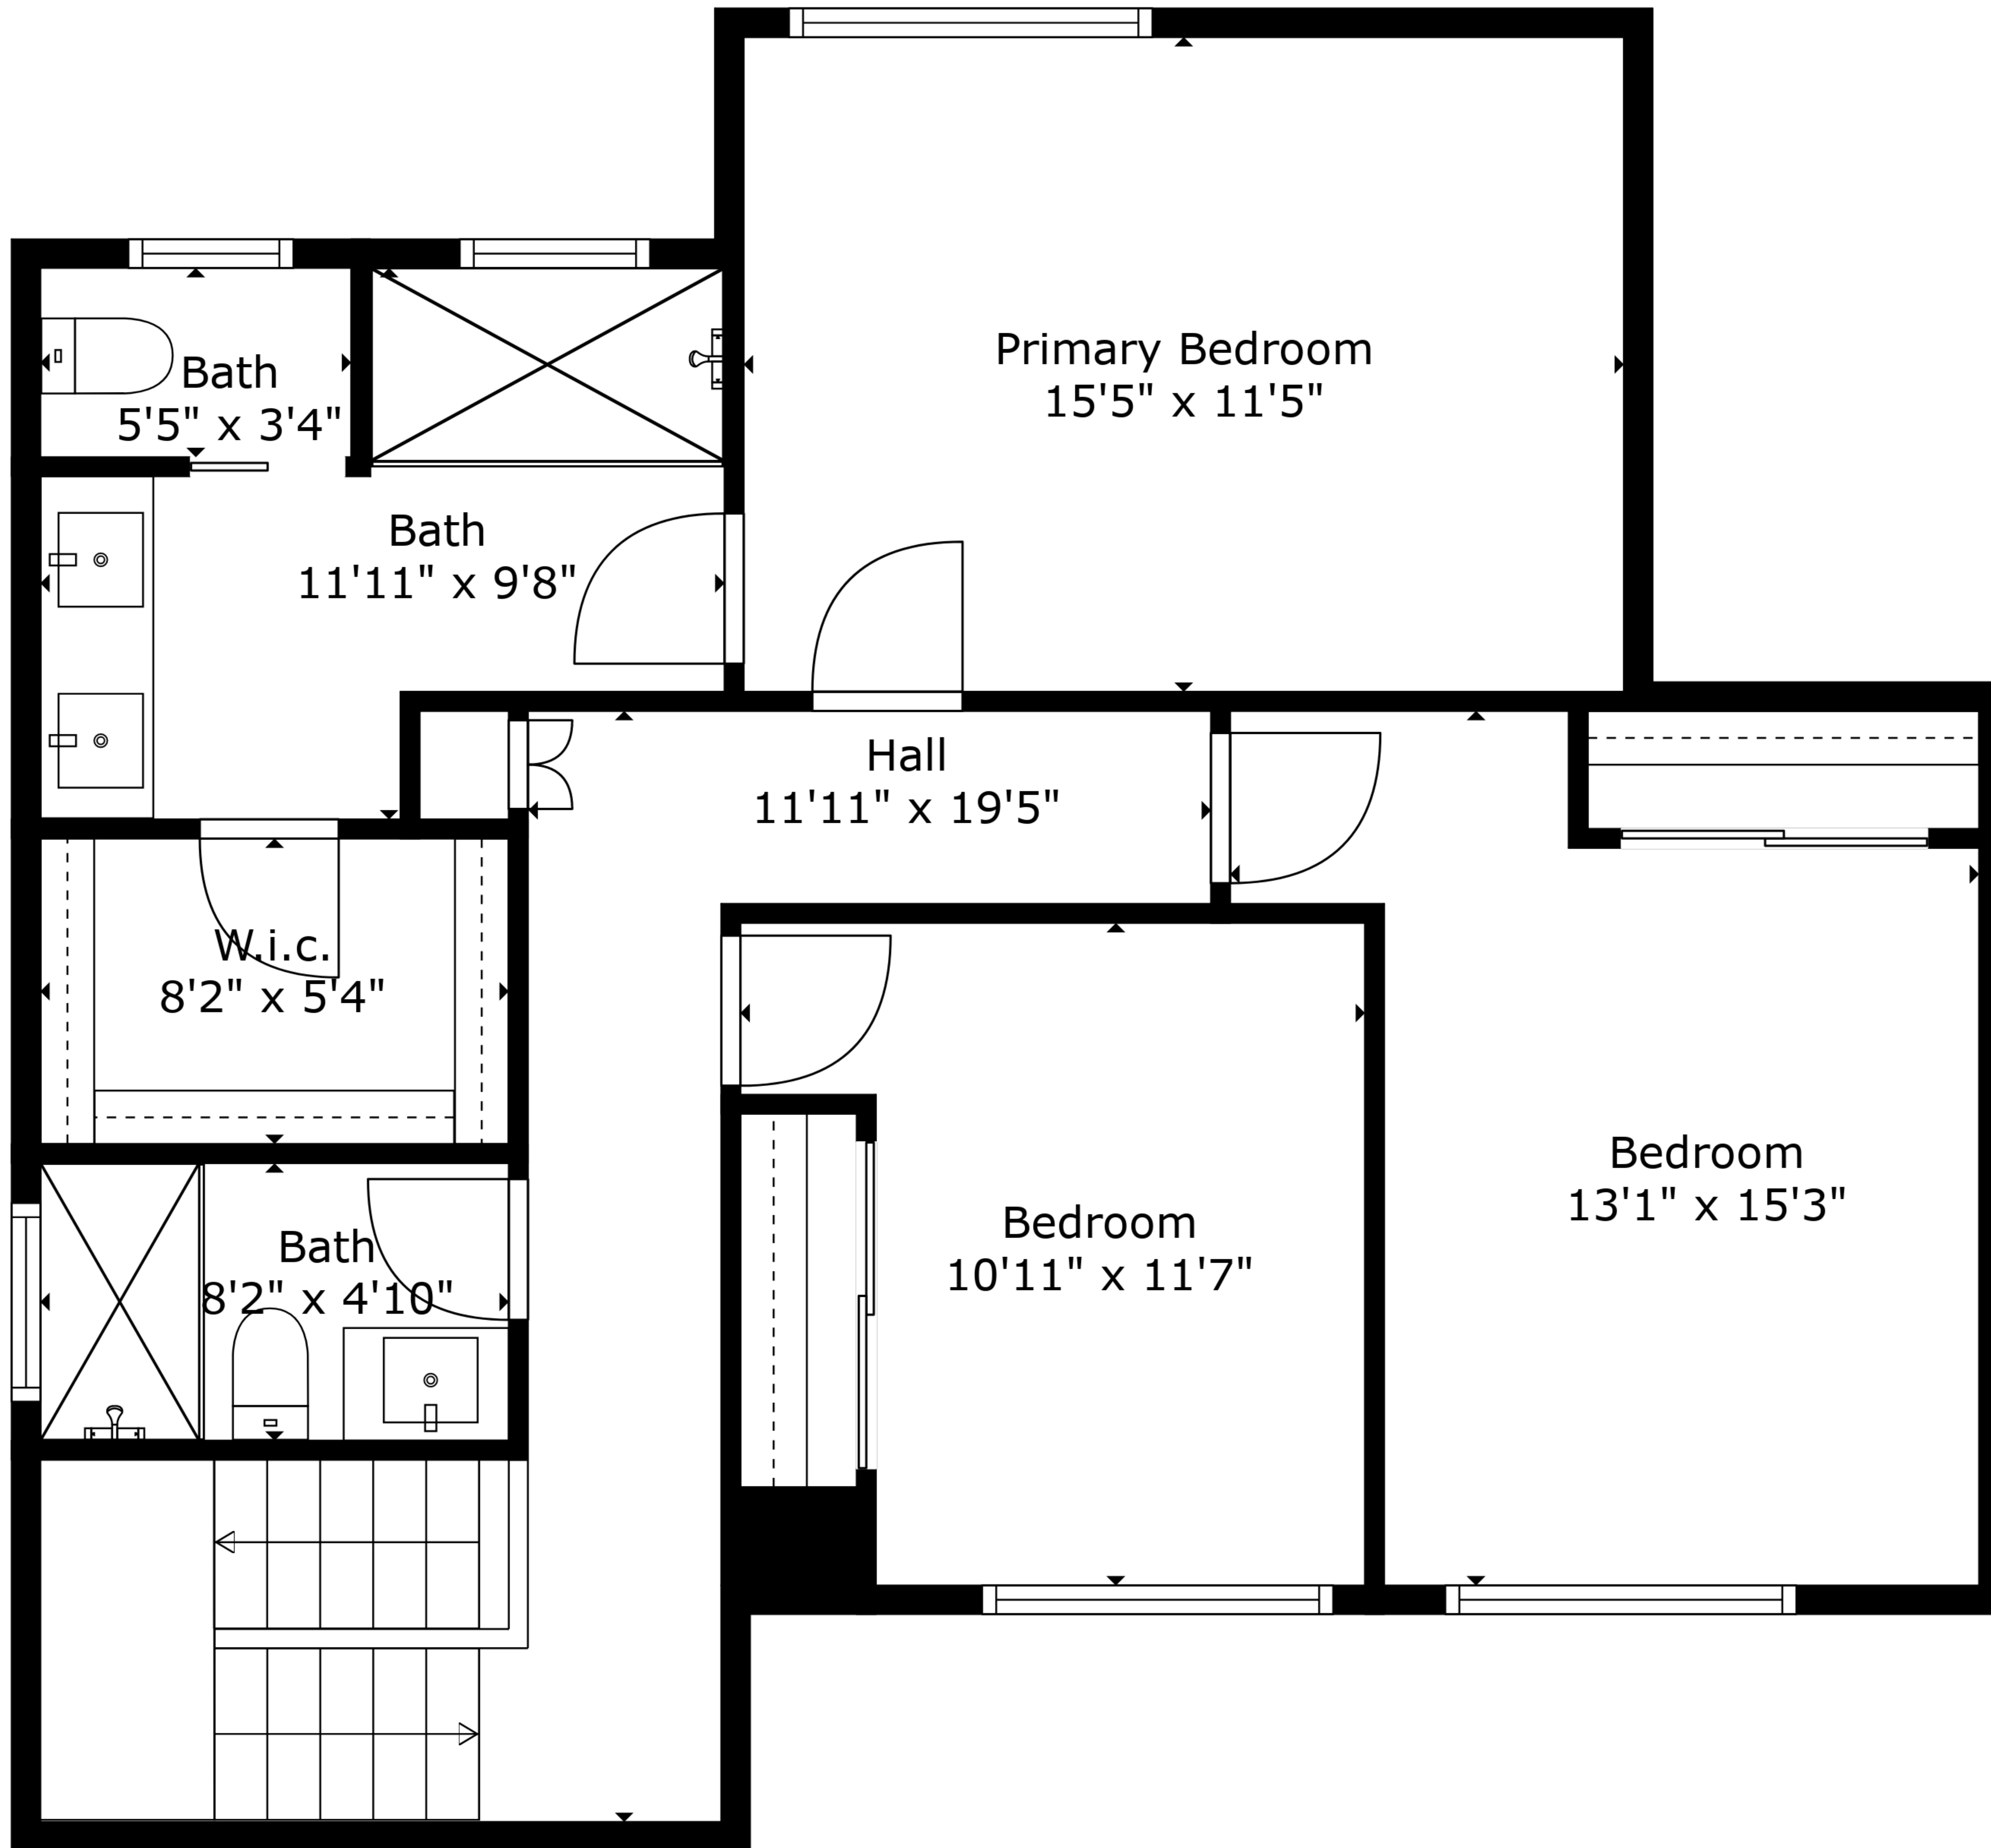

TOTAL: 1460 sq. ft

FLOOR 1: 615 sq. ft, FLOOR 2: 845 sq. ft

EXCLUDED AREAS: GARAGE: 389 sq. ft, SCREENED PORCH: 89 sq. ft, PORCH: 71 sq. ft,
FIREPLACE: 9 sq. ft

TOTAL: 1460 sq. ft

FLOOR 1: 615 sq. ft, FLOOR 2: 845 sq. ft

EXCLUDED AREAS: GARAGE: 389 sq. ft, SCREENED PORCH: 89 sq. ft, PORCH: 71 sq. ft,
FIREPLACE: 9 sq. ft

Floor 1

Floor 2

TOTAL: 1460 sq. ft
 FLOOR 1: 615 sq. ft, FLOOR 2: 845 sq. ft
 EXCLUDED AREAS: GARAGE: 389 sq. ft, SCREENED PORCH: 89 sq. ft, PORCH: 71 sq. ft,
 FIREPLACE: 9 sq. ft