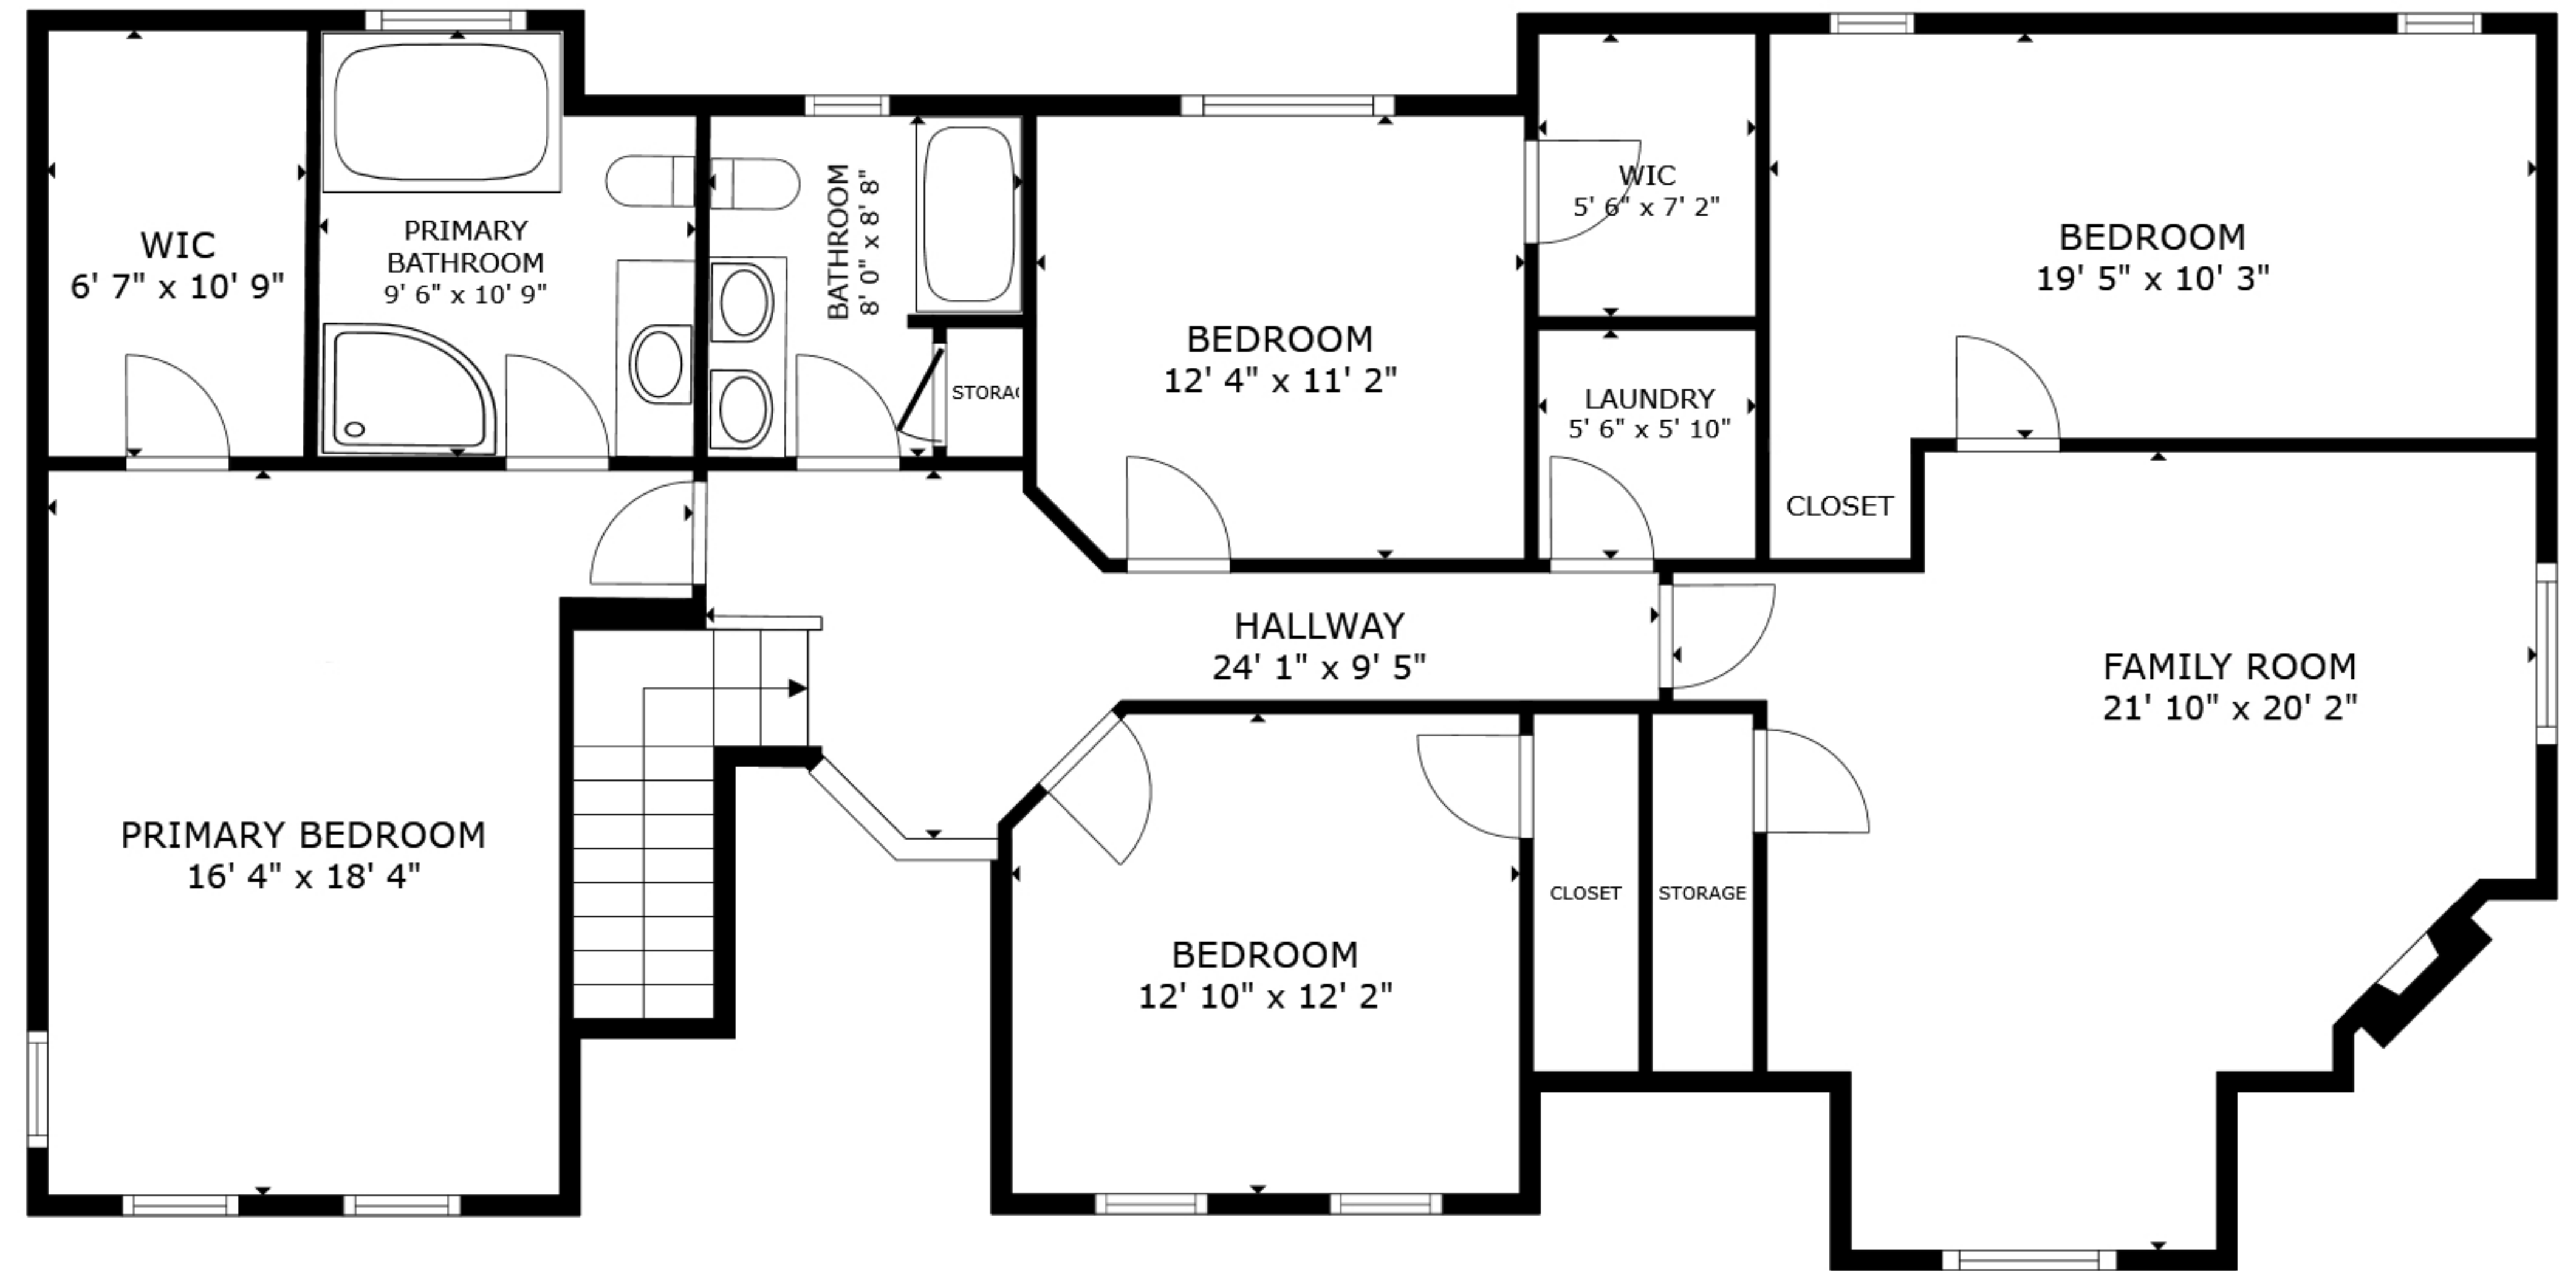

FLOOR 1

FLOOR 2

GROSS INTERNAL AREA
 FLOOR 1 1,158 sq.ft. FLOOR 2 1,644 sq.ft.
 TOTAL : 2,803 sq.ft.

SIZES AND DIMENSIONS ARE APPROXIMATE, ACTUAL MAY VARY.