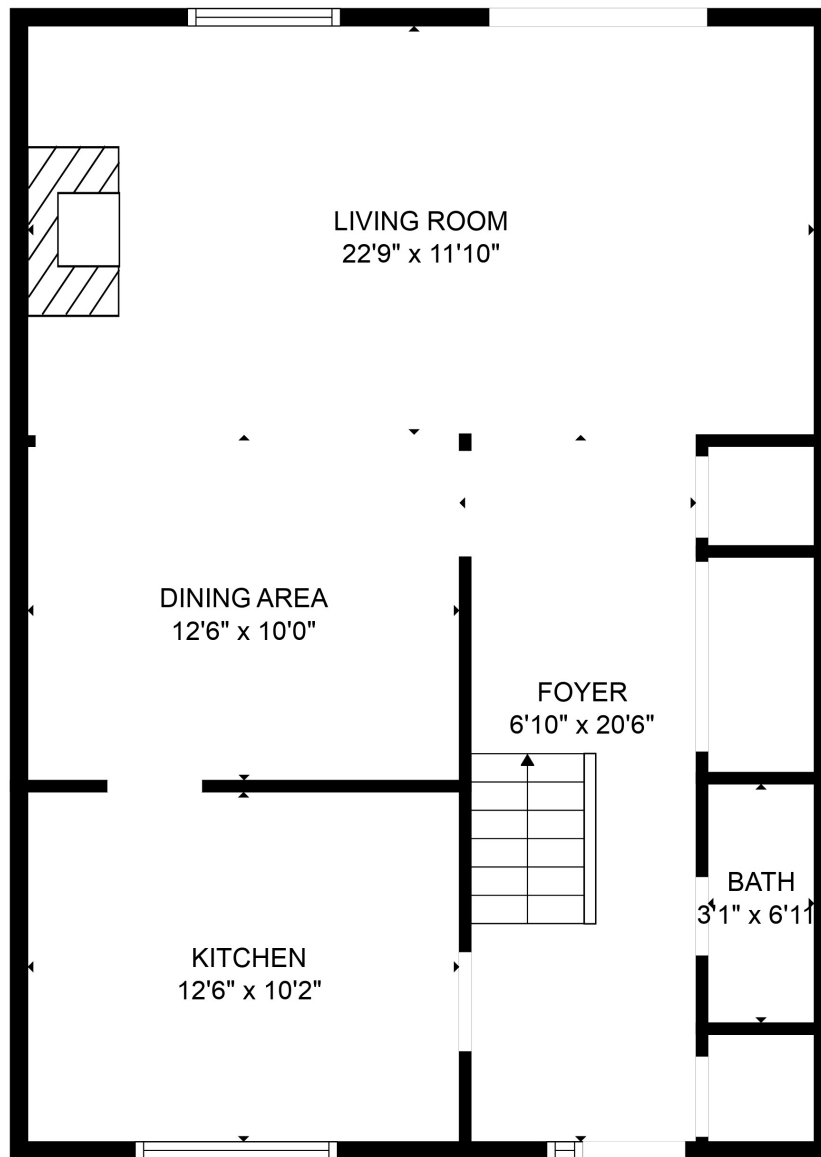

FLOOR 1

FLOOR 2

Total scanned area: 1551 sq. ft

SIZES AND DIMENSIONS ARE APPROXIMATE. ACTUAL MAY VARY.

Total scanned area: 1551 sq. ft

SIZES AND DIMENSIONS ARE APPROXIMATE. ACTUAL MAY VARY.

Total scanned area: 1551 sq. ft

SIZES AND DIMENSIONS ARE APPROXIMATE. ACTUAL MAY VARY.