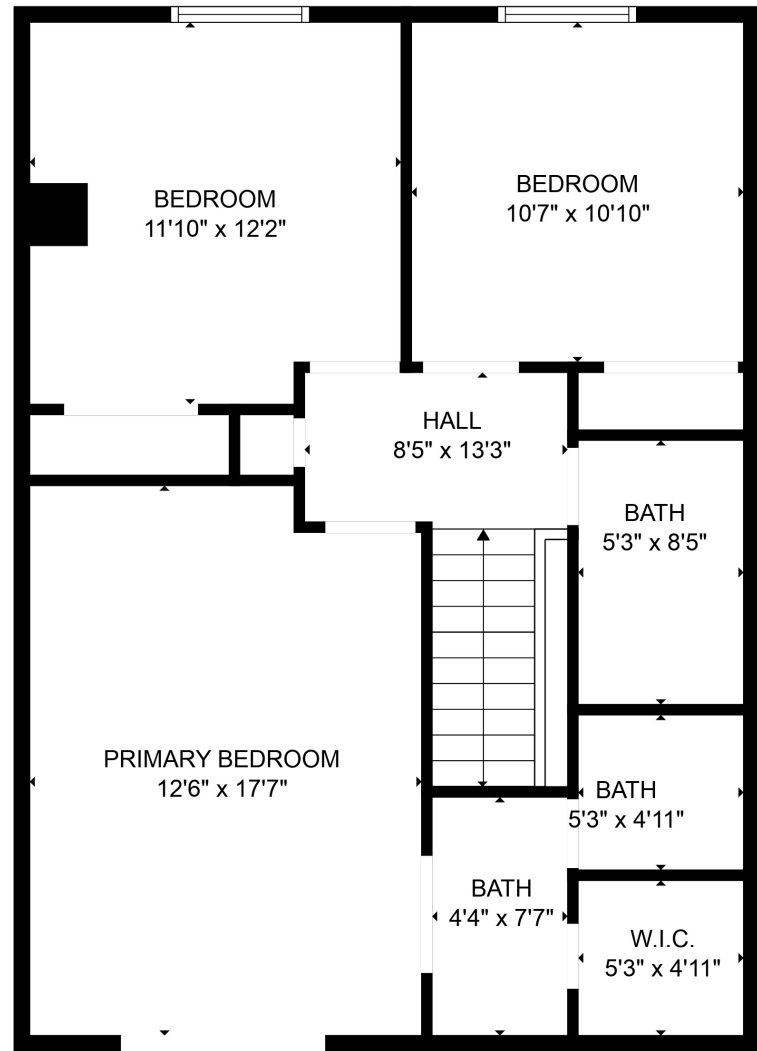

FLOOR 1

FLOOR 2

Total scanned area: 1551 sq. ft

SIZES AND DIMENSIONS ARE APPROXIMATE. ACTUAL MAY VARY.

Total scanned area: 1551 sq. ft

SIZES AND DIMENSIONS ARE APPROXIMATE. ACTUAL MAY VARY.

Total scanned area: 1551 sq. ft

SIZES AND DIMENSIONS ARE APPROXIMATE. ACTUAL MAY VARY.