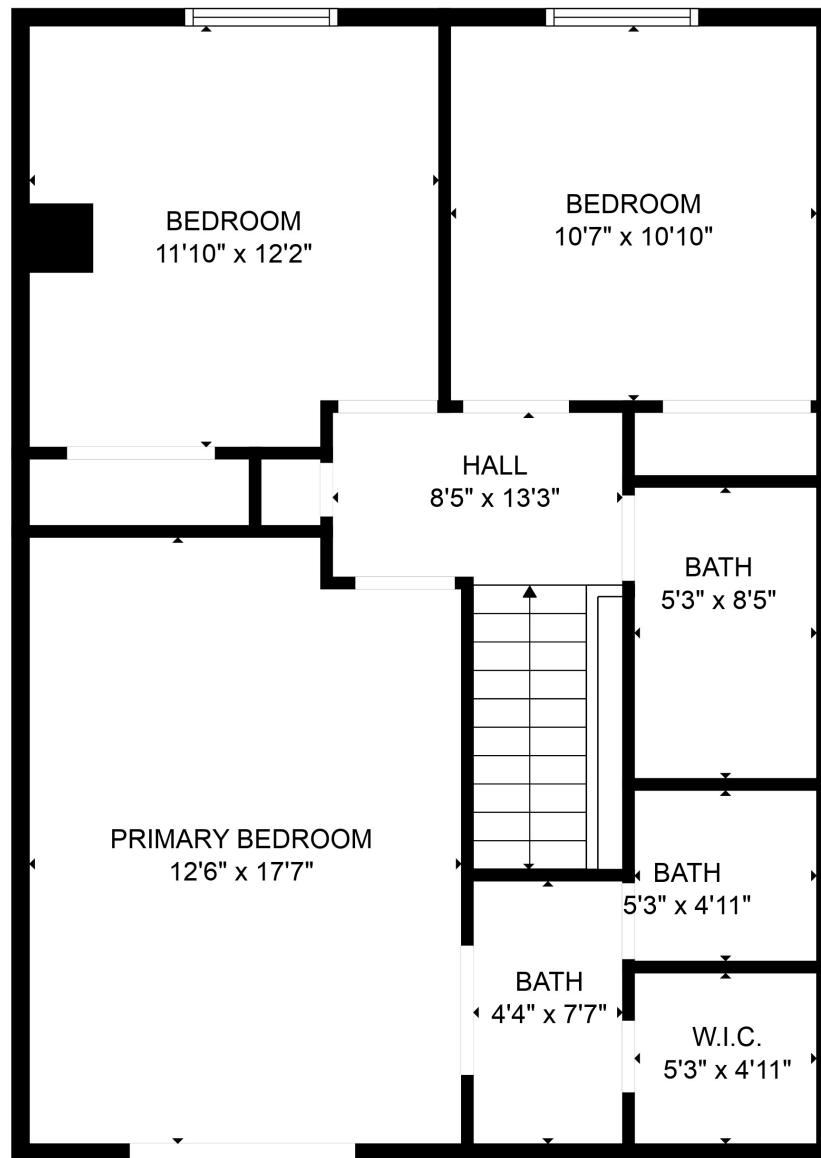

FLOOR 1

FLOOR 2

Total scanned area: 1551 sq. ft

SIZES AND DIMENSIONS ARE APPROXIMATE. ACTUAL MAY VARY.

Total scanned area: 1551 sq. ft

SIZES AND DIMENSIONS ARE APPROXIMATE. ACTUAL MAY VARY.

Total scanned area: 1551 sq. ft

SIZES AND DIMENSIONS ARE APPROXIMATE. ACTUAL MAY VARY.