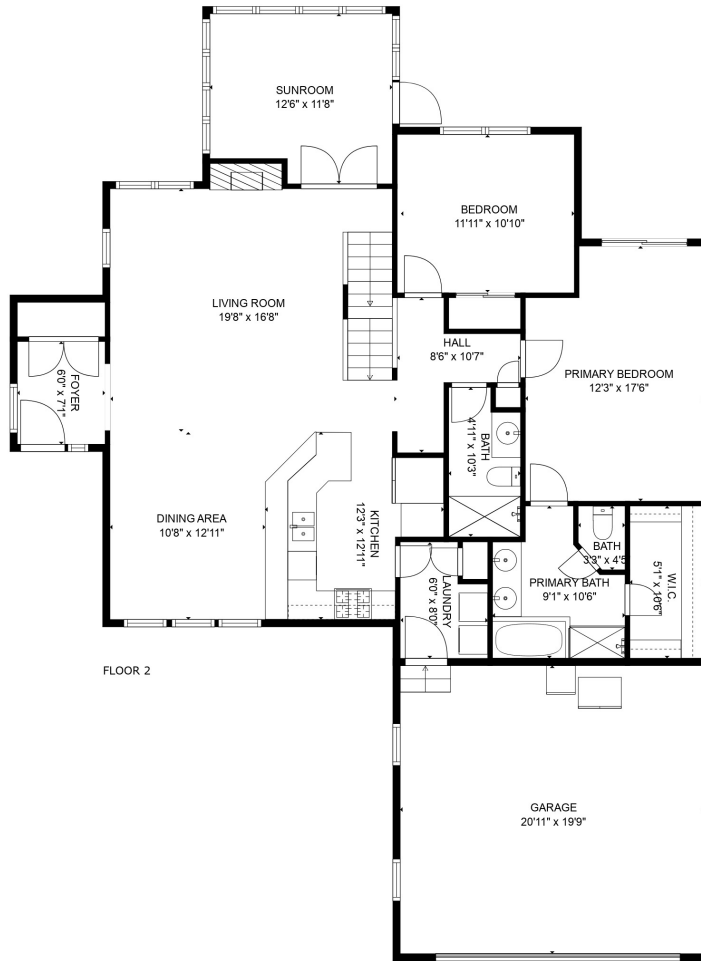

FLOOR 1

FLOOR 2

FLOOR 3

Total scanned area: 3085 sq. ft

Total scanned area: 3085 sq. ft

MEASUREMENTS ARE CALCULATED BY CUBICASA TECHNOLOGY. DEEMED HIGHLY RELIABLE BUT NOT GUARANTEED.

Total scanned area: 3085 sq. ft

MEASUREMENTS ARE CALCULATED BY CUBICASA TECHNOLOGY. DEEMED HIGHLY RELIABLE BUT NOT GUARANTEED.

Total scanned area: 3085 sq. ft

MEASUREMENTS ARE CALCULATED BY CUBICASA TECHNOLOGY. DEEMED HIGHLY RELIABLE BUT NOT GUARANTEED.