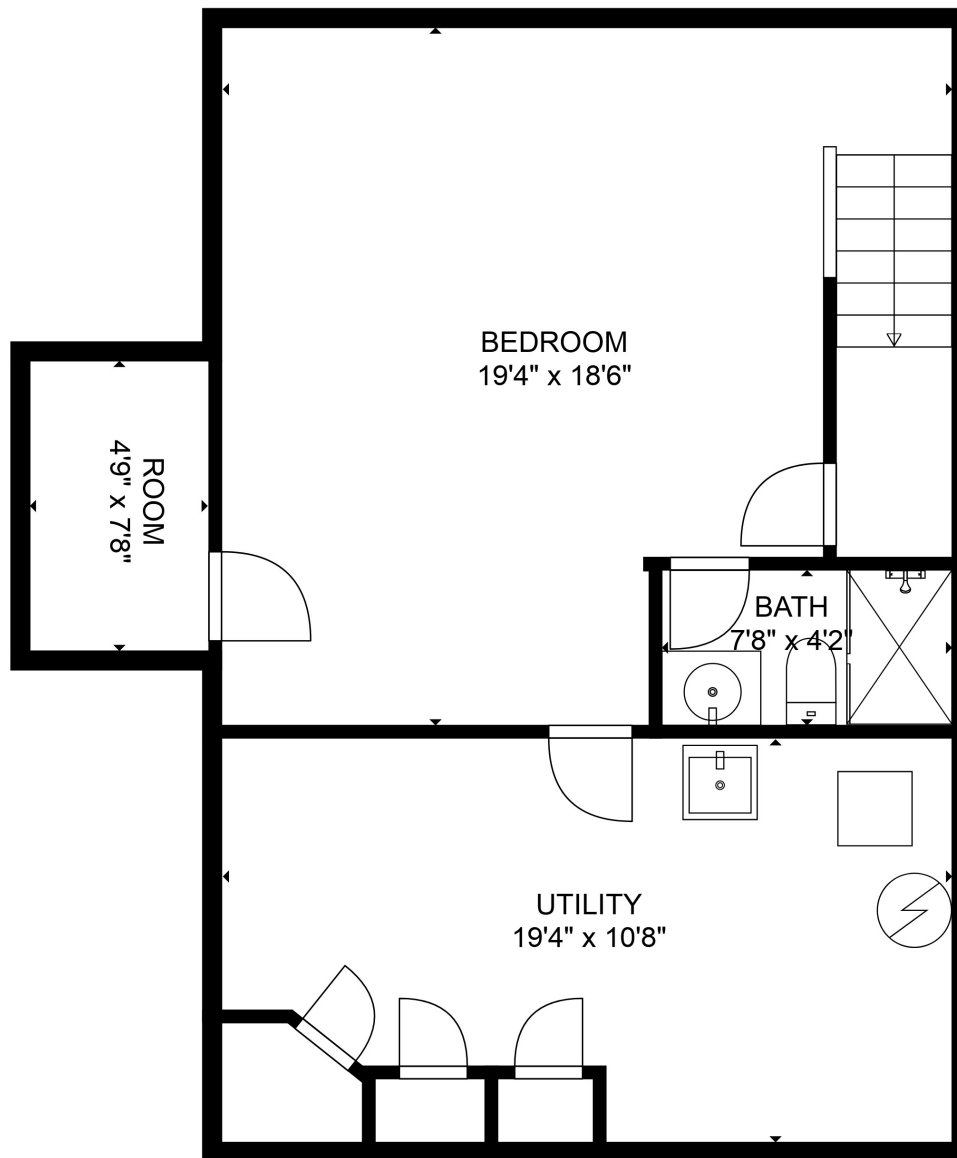

FLOOR 1

FLOOR 2

FLOOR 3

Total scanned area: 3085 sq. ft

Total scanned area: 3085 sq. ft

MEASUREMENTS ARE CALCULATED BY CUBICASA TECHNOLOGY. DEEMED HIGHLY RELIABLE BUT NOT GUARANTEED.

Total scanned area: 3085 sq. ft

MEASUREMENTS ARE CALCULATED BY CUBICASA TECHNOLOGY. DEEMED HIGHLY RELIABLE BUT NOT GUARANTEED.

Total scanned area: 3085 sq. ft

MEASUREMENTS ARE CALCULATED BY CUBICASA TECHNOLOGY. DEEMED HIGHLY RELIABLE BUT NOT GUARANTEED.