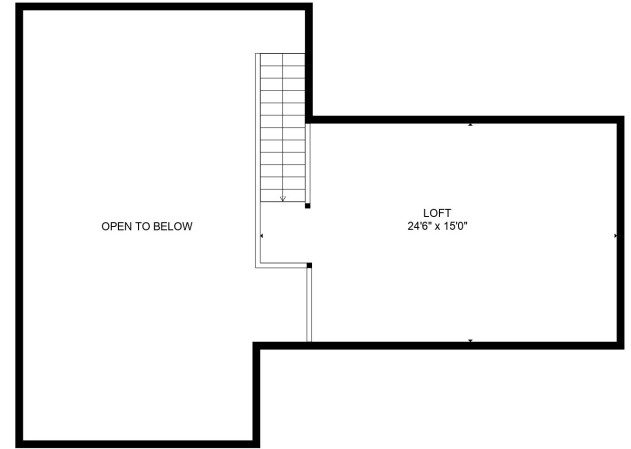

FLOOR 1

FLOOR 2

FLOOR 3

Total scanned area: 3085 sq. ft

Total scanned area: 3085 sq. ft

MEASUREMENTS ARE CALCULATED BY CUBICASA TECHNOLOGY. DEEMED HIGHLY RELIABLE BUT NOT GUARANTEED.

Total scanned area: 3085 sq. ft

MEASUREMENTS ARE CALCULATED BY CUBICASA TECHNOLOGY. DEEMED HIGHLY RELIABLE BUT NOT GUARANTEED.

Total scanned area: 3085 sq. ft

MEASUREMENTS ARE CALCULATED BY CUBICASA TECHNOLOGY. DEEMED HIGHLY RELIABLE BUT NOT GUARANTEED.