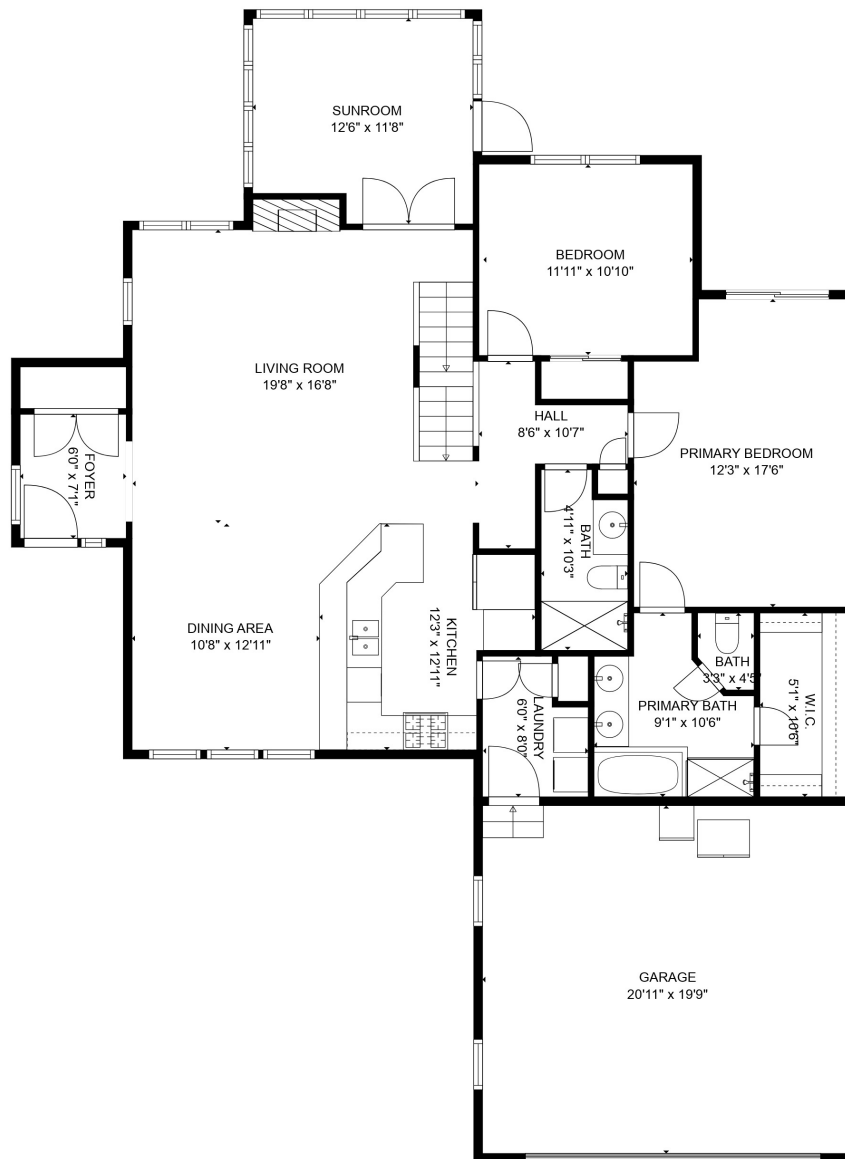

FLOOR 1

FLOOR 2

FLOOR 3

Total scanned area: 3085 sq. ft

Total scanned area: 3085 sq. ft

MEASUREMENTS ARE CALCULATED BY CUBICASA TECHNOLOGY. DEEMED HIGHLY RELIABLE BUT NOT GUARANTEED.

Total scanned area: 3085 sq. ft

MEASUREMENTS ARE CALCULATED BY CUBICASA TECHNOLOGY. DEEMED HIGHLY RELIABLE BUT NOT GUARANTEED.

Total scanned area: 3085 sq. ft

MEASUREMENTS ARE CALCULATED BY CUBICASA TECHNOLOGY. DEEMED HIGHLY RELIABLE BUT NOT GUARANTEED.