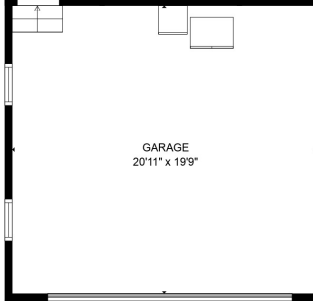

FLOOR 1

FLOOR 2

FLOOR 3

Total scanned area: 3085 sq. ft

Total scanned area: 3085 sq. ft

MEASUREMENTS ARE CALCULATED BY CUBICASA TECHNOLOGY. DEEMED HIGHLY RELIABLE BUT NOT GUARANTEED.

Total scanned area: 3085 sq. ft

MEASUREMENTS ARE CALCULATED BY CUBICASA TECHNOLOGY. DEEMED HIGHLY RELIABLE BUT NOT GUARANTEED.

Total scanned area: 3085 sq. ft

MEASUREMENTS ARE CALCULATED BY CUBICASA TECHNOLOGY. DEEMED HIGHLY RELIABLE BUT NOT GUARANTEED.