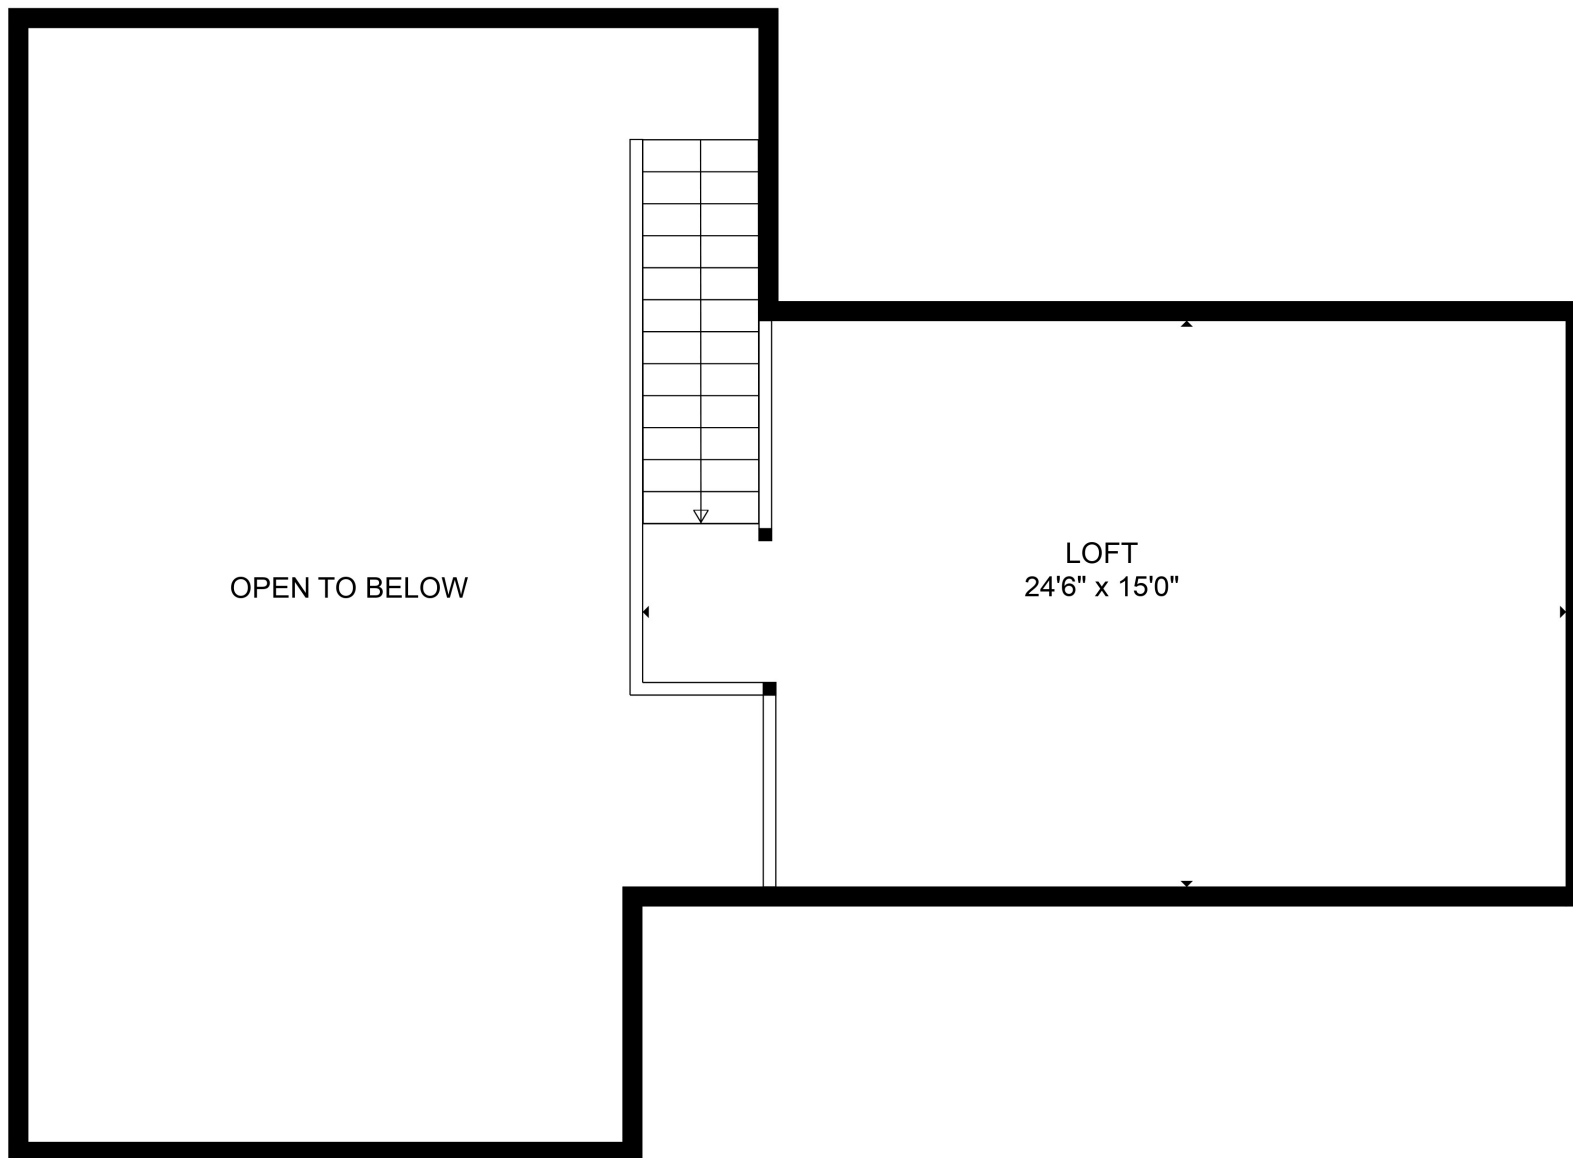

FLOOR 1

FLOOR 2

FLOOR 3

Total scanned area: 3085 sq. ft

Total scanned area: 3085 sq. ft

MEASUREMENTS ARE CALCULATED BY CUBICASA TECHNOLOGY. DEEMED HIGHLY RELIABLE BUT NOT GUARANTEED.

Total scanned area: 3085 sq. ft

MEASUREMENTS ARE CALCULATED BY CUBICASA TECHNOLOGY. DEEMED HIGHLY RELIABLE BUT NOT GUARANTEED.

Total scanned area: 3085 sq. ft

MEASUREMENTS ARE CALCULATED BY CUBICASA TECHNOLOGY. DEEMED HIGHLY RELIABLE BUT NOT GUARANTEED.