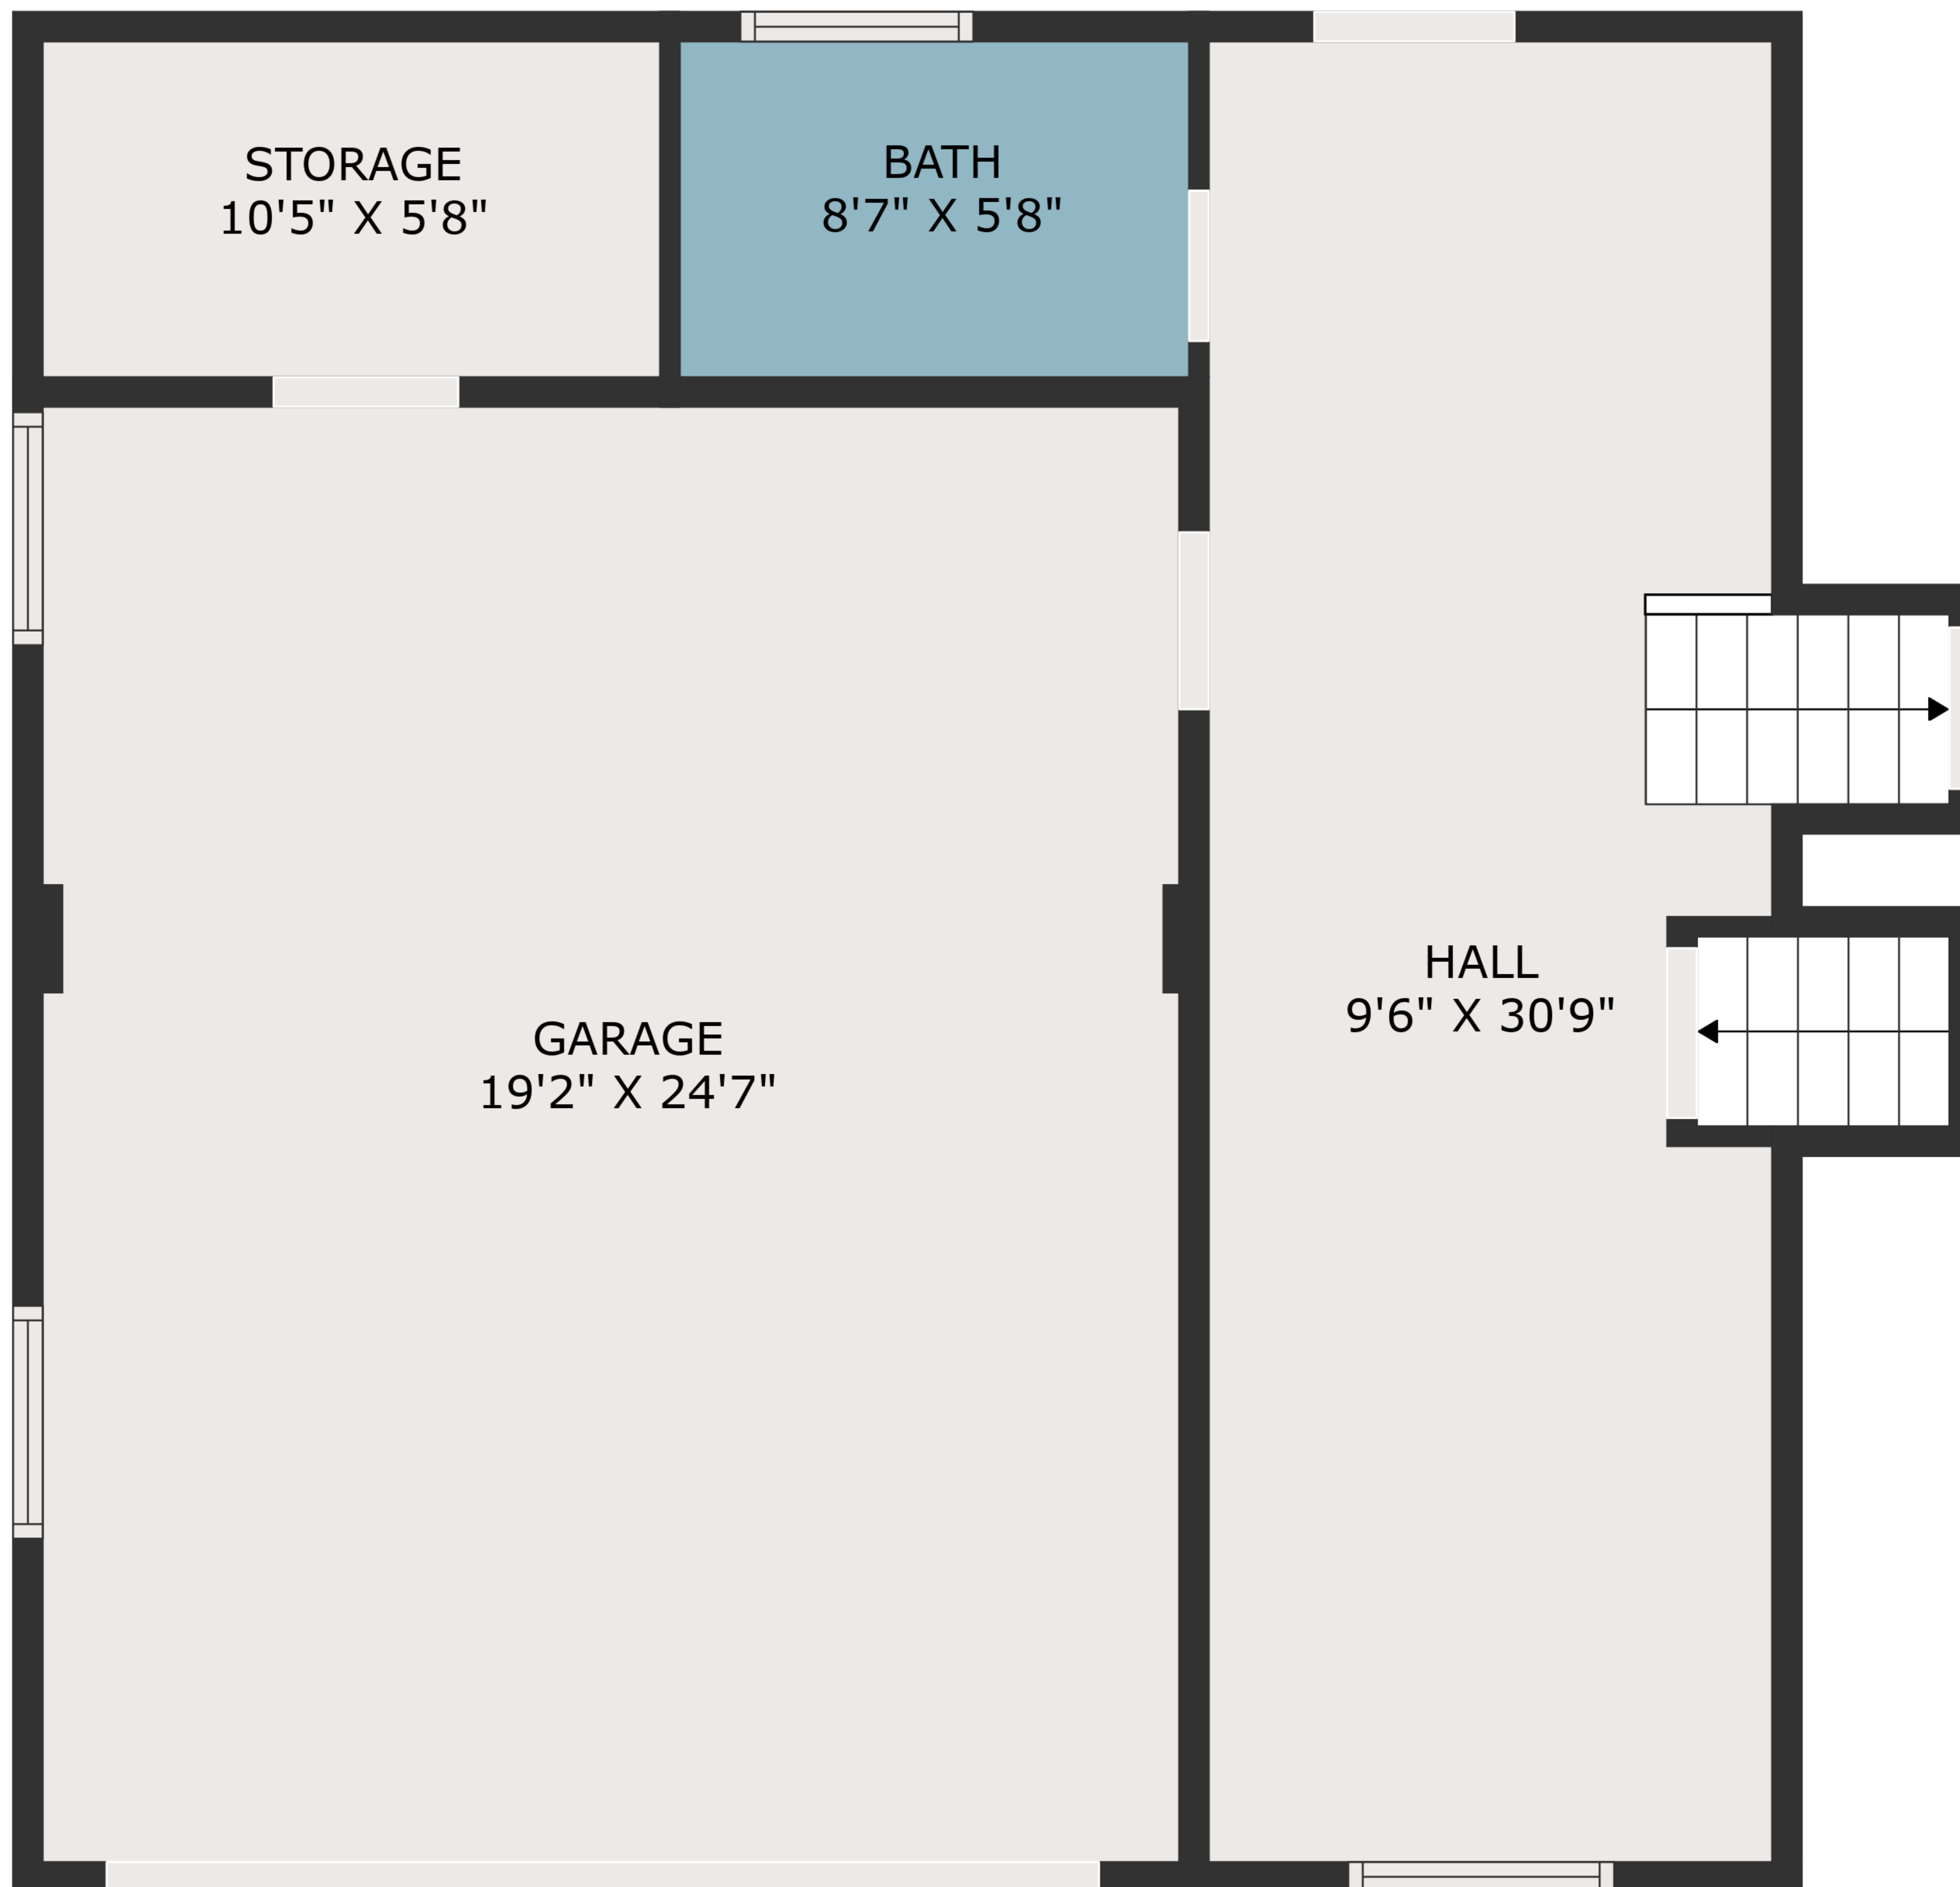

TOTAL: 2551 sq. ft
BELOW GROUND: 427 sq. ft, FLOOR 2: 365 sq. ft, FLOOR 3: 778 sq. ft, FLOOR 4: 981 sq. ft
EXCLUDED AREAS: UNDEFINED: 17 sq. ft, LAUNDRY: 156 sq. ft, ELECTRICAL ROOM: 168 sq. ft,
GARAGE: 472 sq. ft, STORAGE: 59 sq. ft, FIREPLACE: 11 sq. ft

MEASUREMENTS ARE DEEMED HIGHLY RELIABLE BUT NOT GUARANTEED.

TOTAL: 2551 sq. ft

BELOW GROUND: 427 sq. ft, FLOOR 2: 365 sq. ft, FLOOR 3: 778 sq. ft, FLOOR 4: 981 sq. ft
 EXCLUDED AREAS: UNDEFINED: 17 sq. ft, LAUNDRY: 156 sq. ft, ELECTRICAL ROOM: 168 sq. ft,
 GARAGE: 472 sq. ft, STORAGE: 59 sq. ft, FIREPLACE: 11 sq. ft