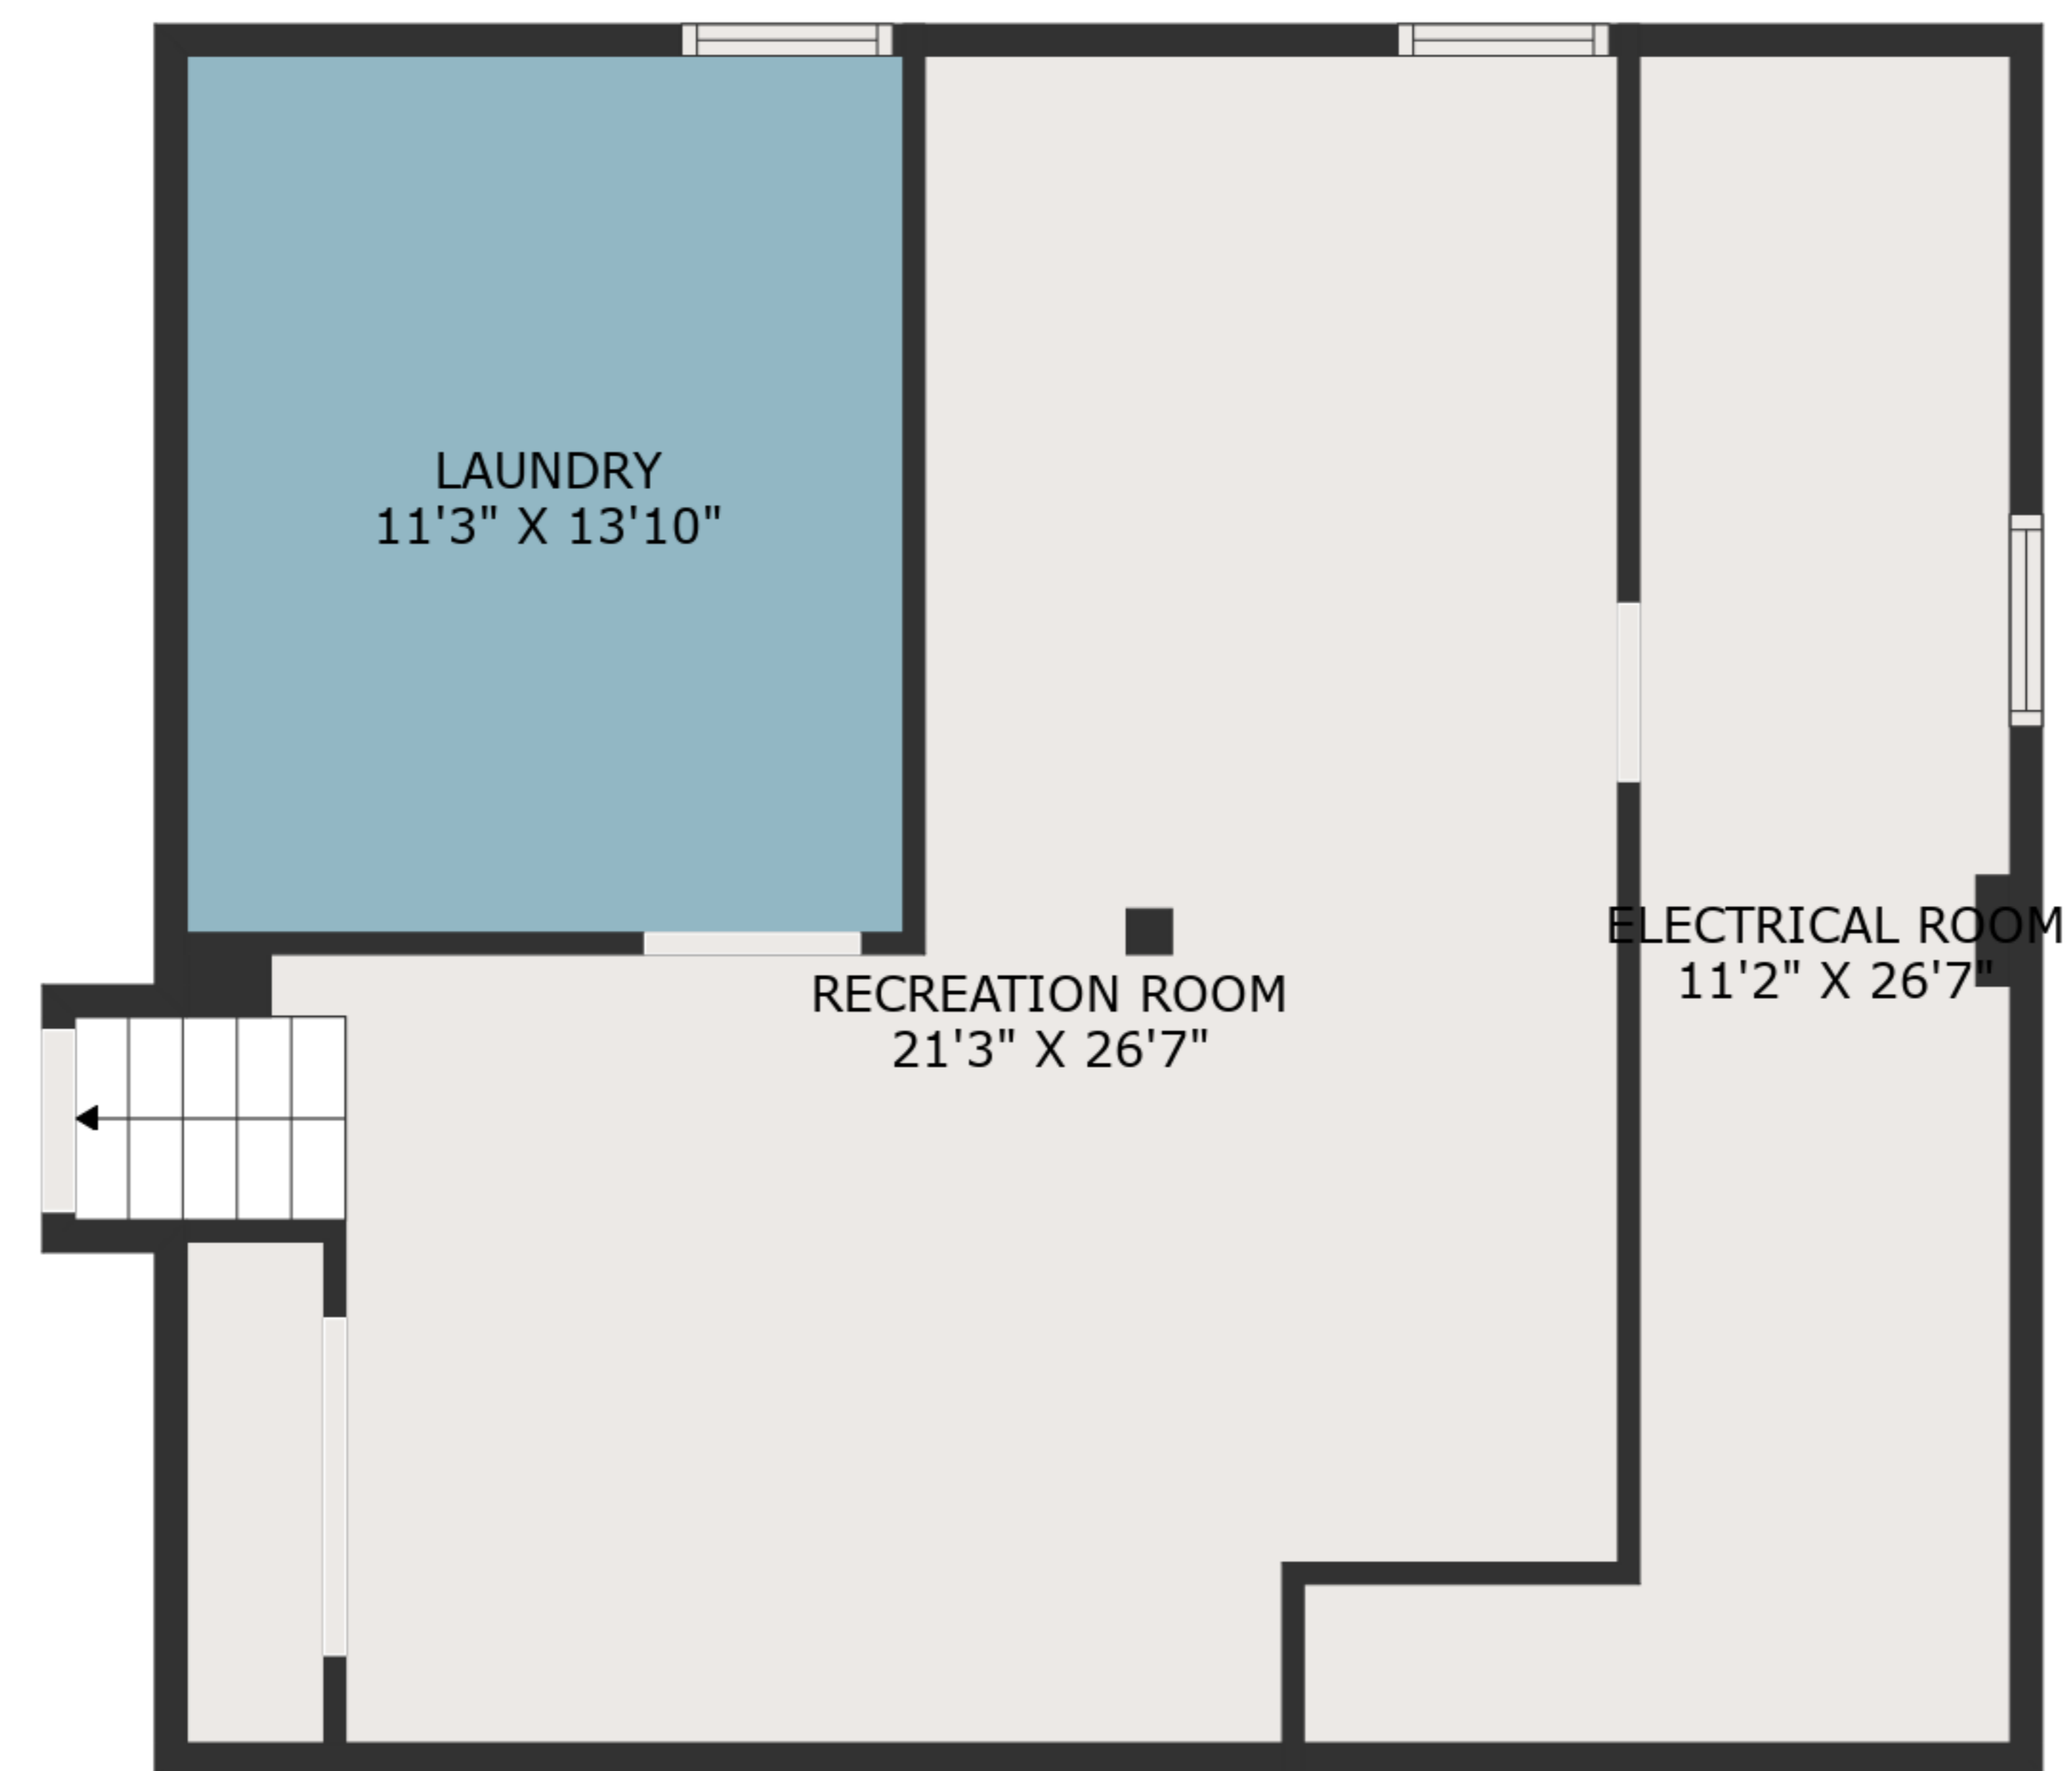

MEASUREMENTS ARE DEEMED HIGHLY RELIABLE BUT NOT GUARANTEED.

TOTAL: 2551 sq. ft

BELOW GROUND: 427 sq. ft, FLOOR 2: 365 sq. ft, FLOOR 3: 778 sq. ft, FLOOR 4: 981 sq. ft
 EXCLUDED AREAS: UNDEFINED: 17 sq. ft, LAUNDRY: 156 sq. ft, ELECTRICAL ROOM: 168 sq. ft,
 GARAGE: 472 sq. ft, STORAGE: 59 sq. ft, FIREPLACE: 11 sq. ft

MEASUREMENTS ARE DEEMED HIGHLY RELIABLE BUT NOT GUARANTEED.

FLOOR 3

FLOOR 4

FLOOR 2

FLOOR 1

TOTAL: 2551 sq. ft
 BELOW GROUND: 427 sq. ft, FLOOR 2: 365 sq. ft, FLOOR 3: 778 sq. ft, FLOOR 4: 981 sq. ft
 EXCLUDED AREAS: UNDEFINED: 17 sq. ft, LAUNDRY: 156 sq. ft, ELECTRICAL ROOM: 168 sq. ft,
 GARAGE: 472 sq. ft, STORAGE: 59 sq. ft, FIREPLACE: 11 sq. ft