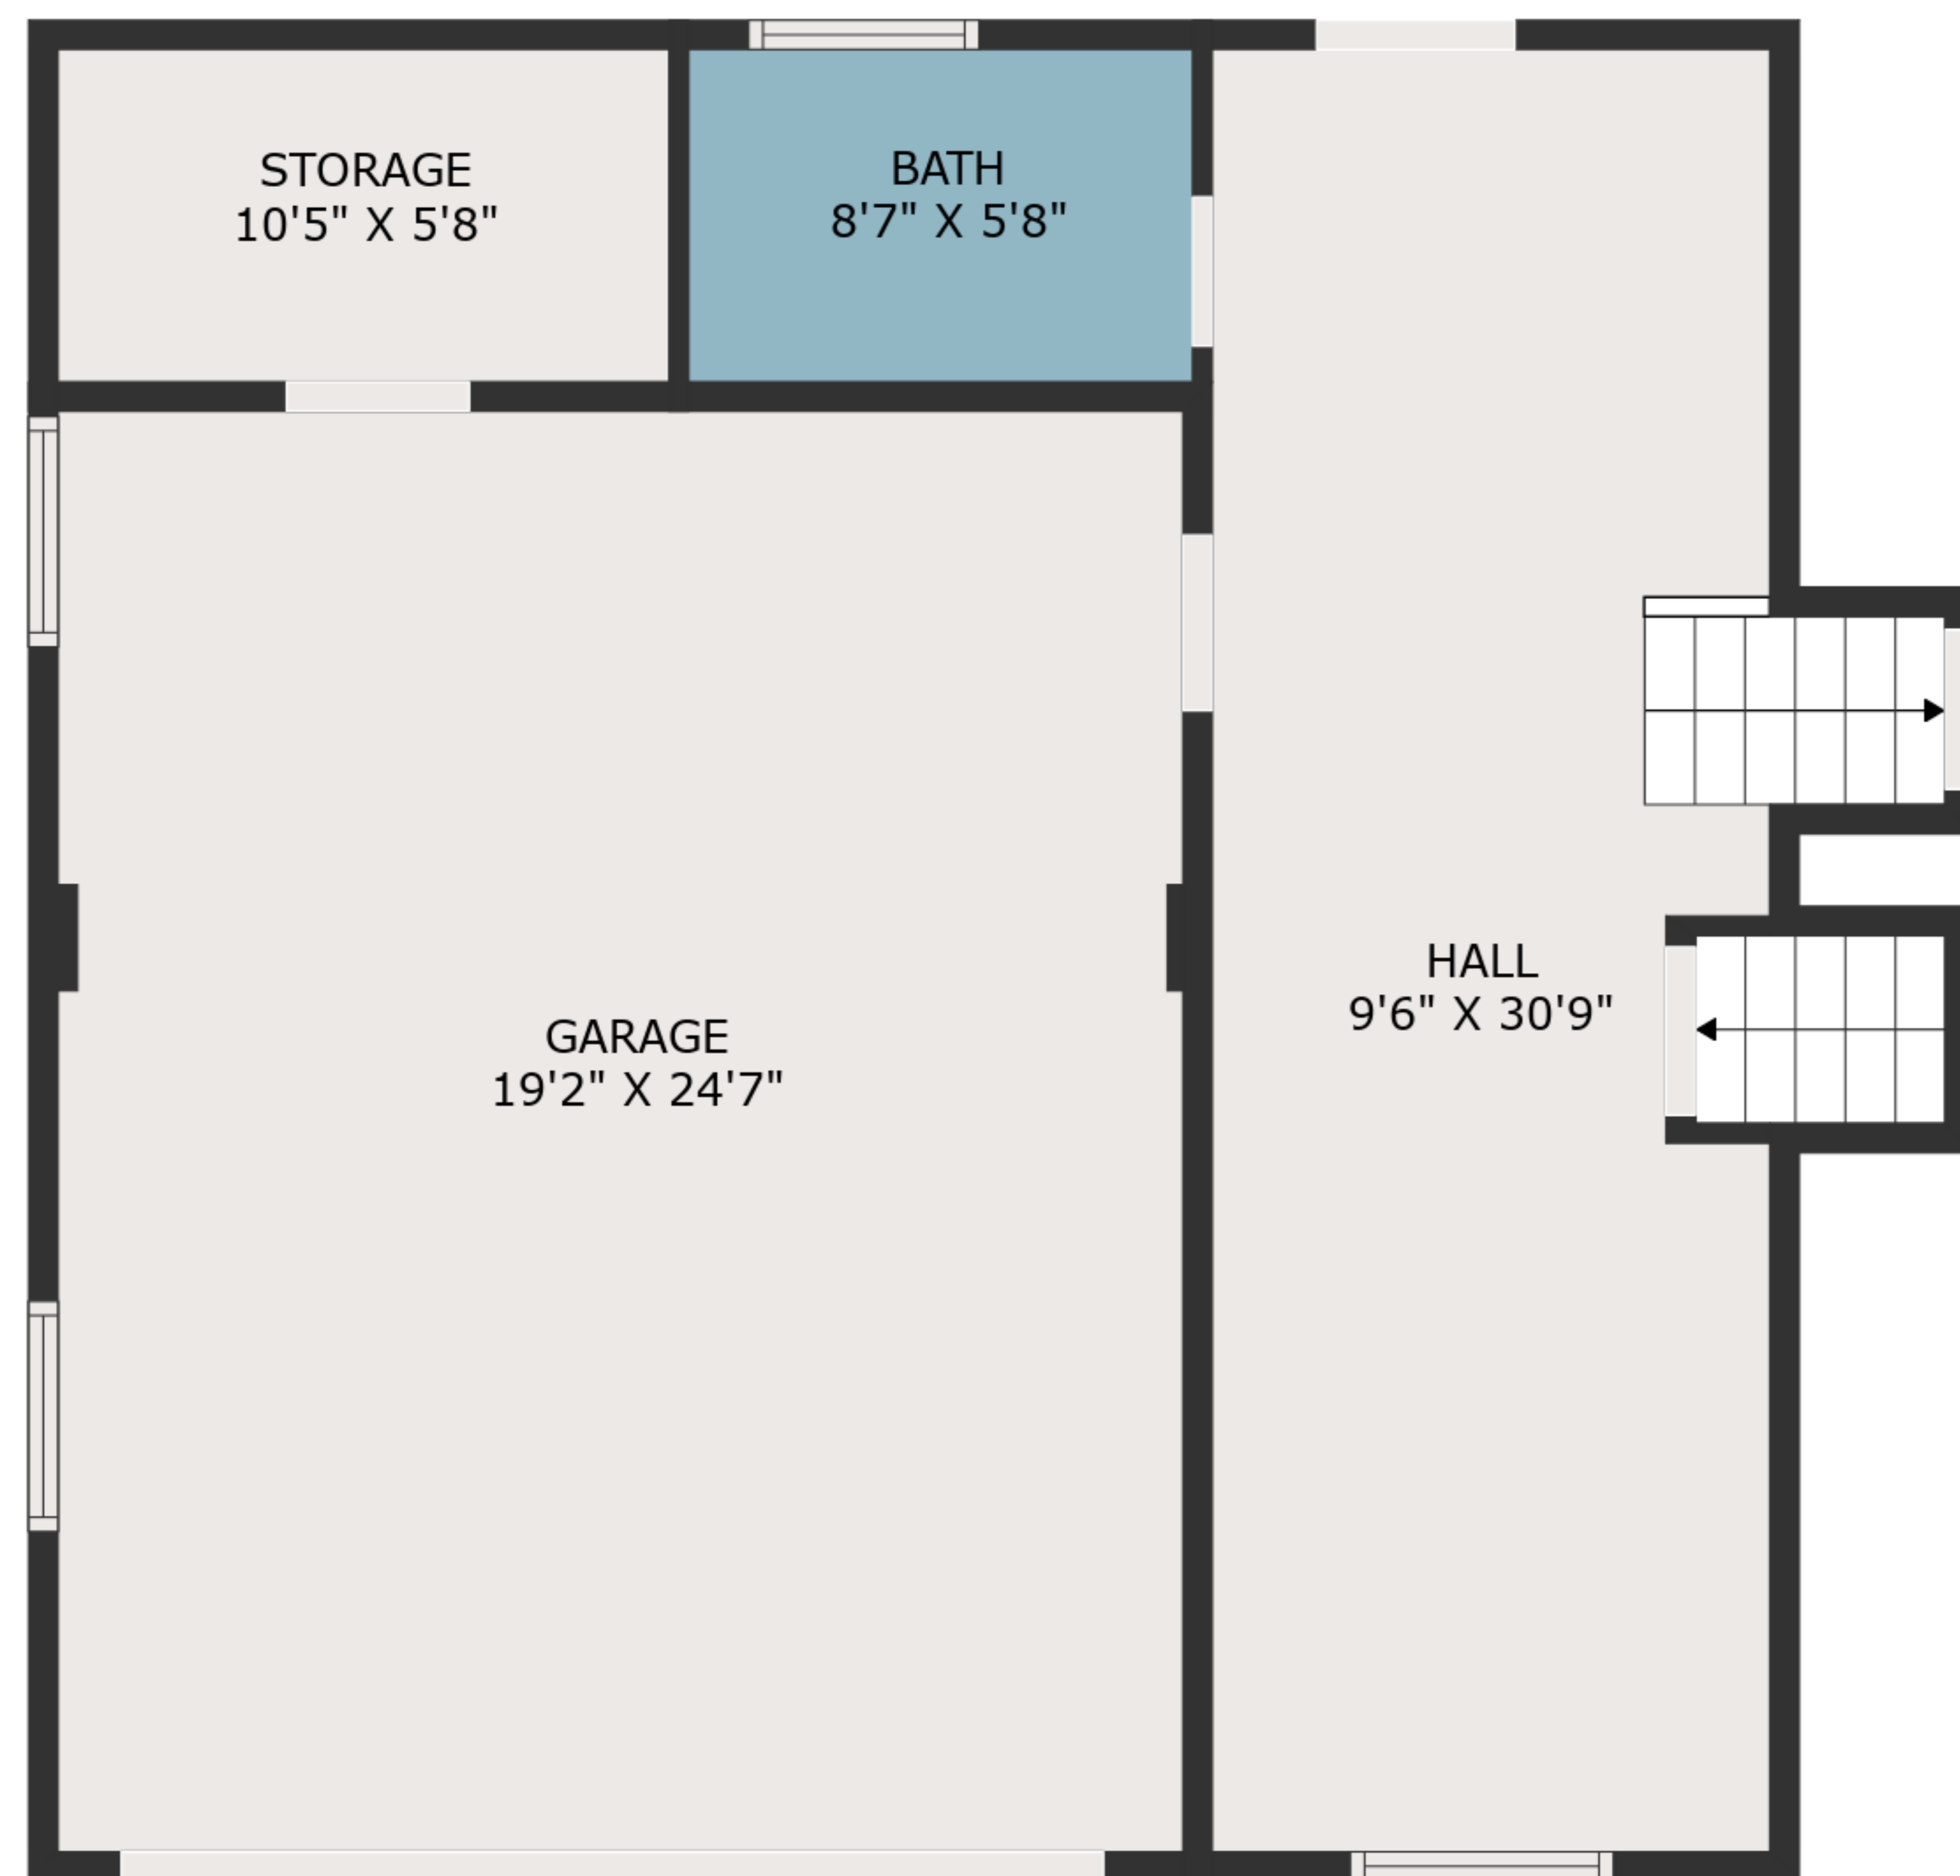

MEASUREMENTS ARE DEEMED HIGHLY RELIABLE BUT NOT GUARANTEED.

TOTAL: 2551 sq. ft

BELOW GROUND: 427 sq. ft, FLOOR 2: 365 sq. ft, FLOOR 3: 778 sq. ft, FLOOR 4: 981 sq. ft
 EXCLUDED AREAS: UNDEFINED: 17 sq. ft, LAUNDRY: 156 sq. ft, ELECTRICAL ROOM: 168 sq. ft,
 GARAGE: 472 sq. ft, STORAGE: 59 sq. ft, FIREPLACE: 11 sq. ft

MEASUREMENTS ARE DEEMED HIGHLY RELIABLE BUT NOT GUARANTEED.

FLOOR 3

FLOOR 4

FLOOR 2

FLOOR 1

TOTAL: 2551 sq. ft
 BELOW GROUND: 427 sq. ft, FLOOR 2: 365 sq. ft, FLOOR 3: 778 sq. ft, FLOOR 4: 981 sq. ft
 EXCLUDED AREAS: UNDEFINED: 17 sq. ft, LAUNDRY: 156 sq. ft, ELECTRICAL ROOM: 168 sq. ft,
 GARAGE: 472 sq. ft, STORAGE: 59 sq. ft, FIREPLACE: 11 sq. ft