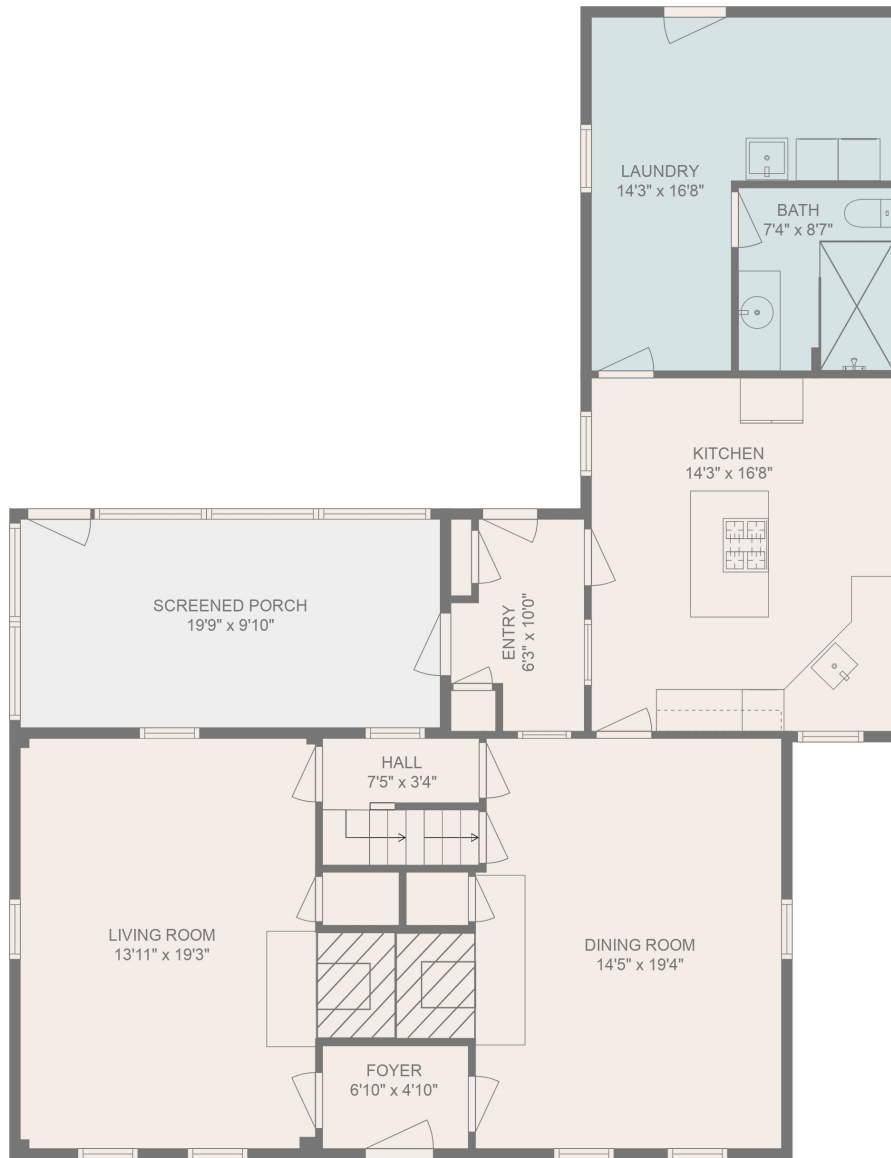

FLOOR 1

FLOOR 2

Total scanned area: 2297 sq. ft

Total scanned area: 2297 sq. ft

FLOOR PLAN CREATED BY CUBICASA APP. MEASUREMENTS DEEMED HIGHLY RELIABLE BUT NOT GUARANTEED.

Total scanned area: 2297 sq. ft

FLOOR PLAN CREATED BY CUBICASA APP. MEASUREMENTS DEEMED HIGHLY RELIABLE BUT NOT GUARANTEED.