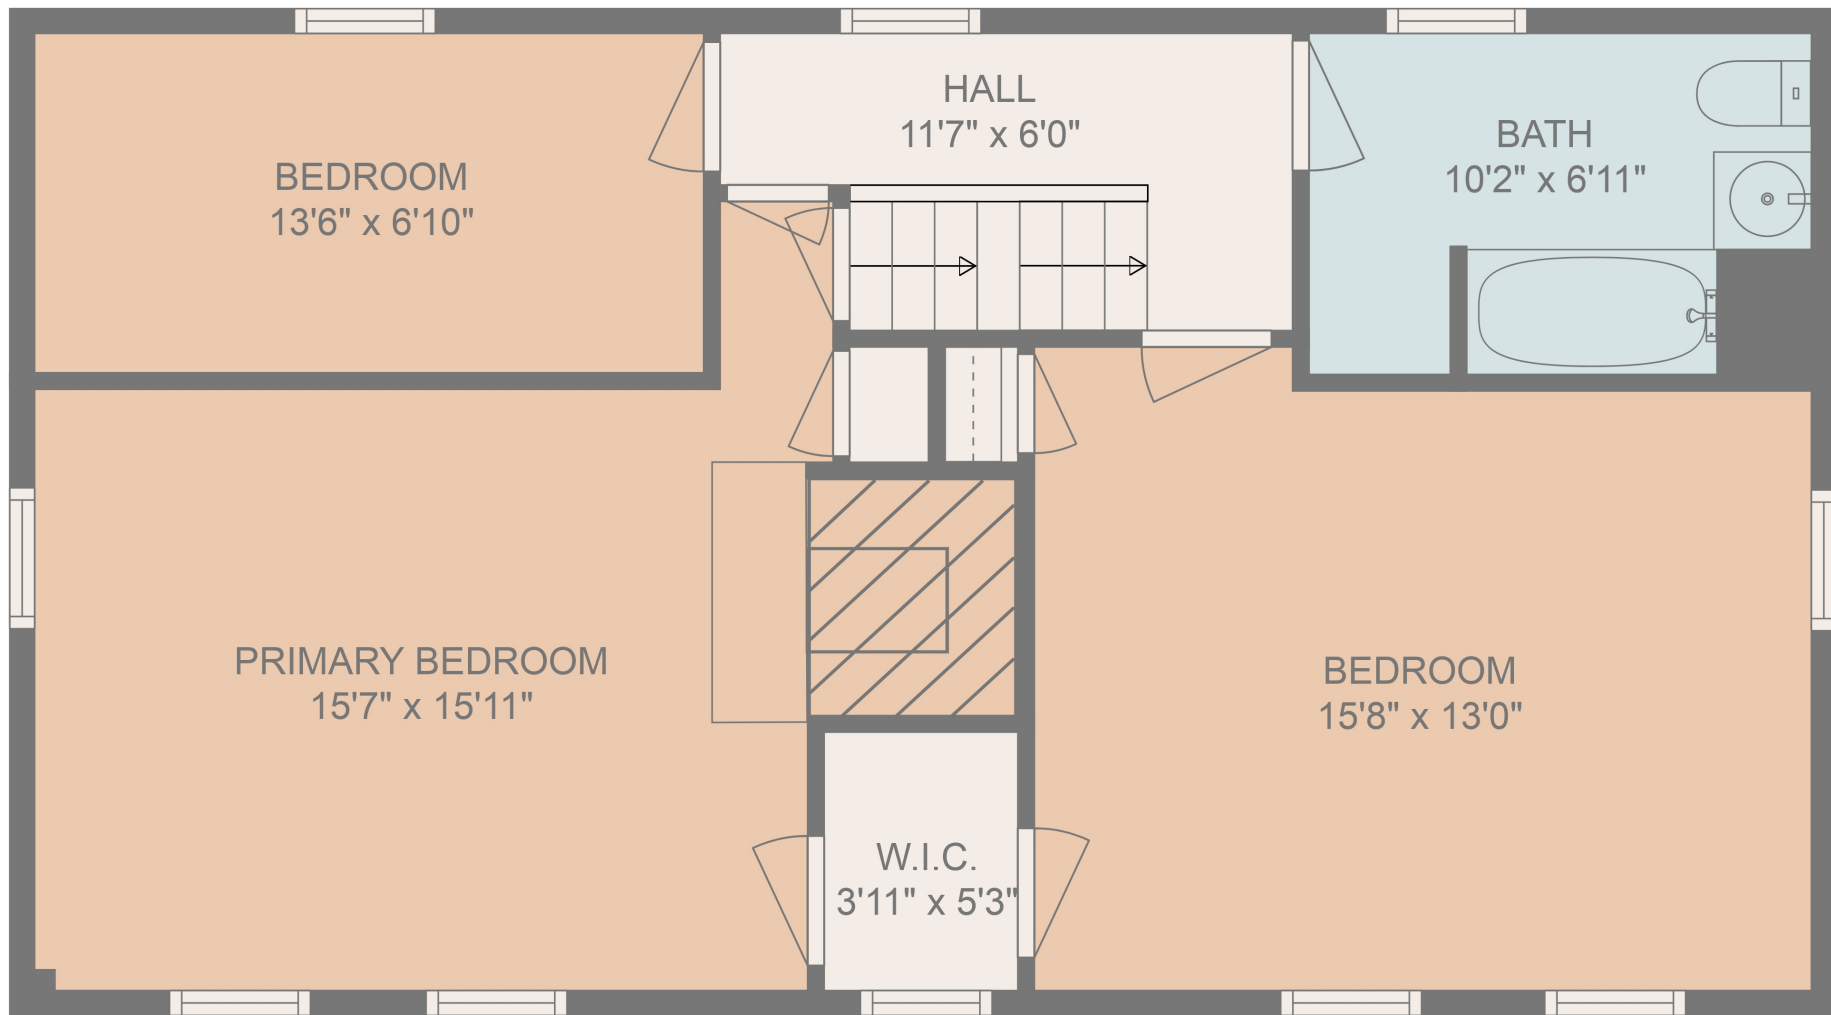

FLOOR 1

FLOOR 2

Total scanned area: 2297 sq. ft

Total scanned area: 2297 sq. ft

FLOOR PLAN CREATED BY CUBICASA APP. MEASUREMENTS DEEMED HIGHLY RELIABLE BUT NOT GUARANTEED.

Total scanned area: 2297 sq. ft

FLOOR PLAN CREATED BY CUBICASA APP. MEASUREMENTS DEEMED HIGHLY RELIABLE BUT NOT GUARANTEED.