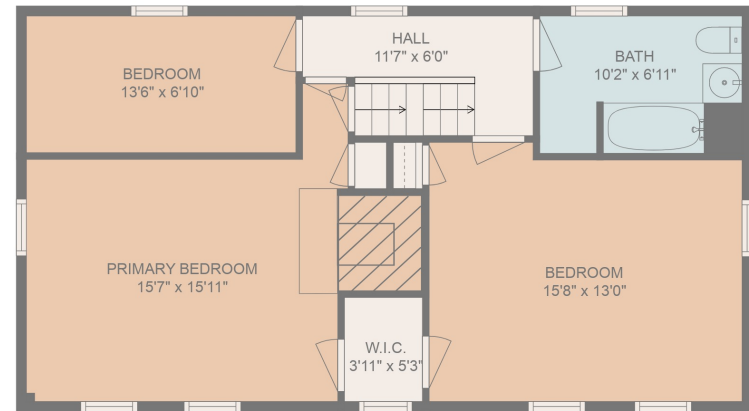

FLOOR 1

FLOOR 2

Total scanned area: 2297 sq. ft

Total scanned area: 2297 sq. ft

FLOOR PLAN CREATED BY CUBICASA APP. MEASUREMENTS DEEMED HIGHLY RELIABLE BUT NOT GUARANTEED.

Total scanned area: 2297 sq. ft

FLOOR PLAN CREATED BY CUBICASA APP. MEASUREMENTS DEEMED HIGHLY RELIABLE BUT NOT GUARANTEED.