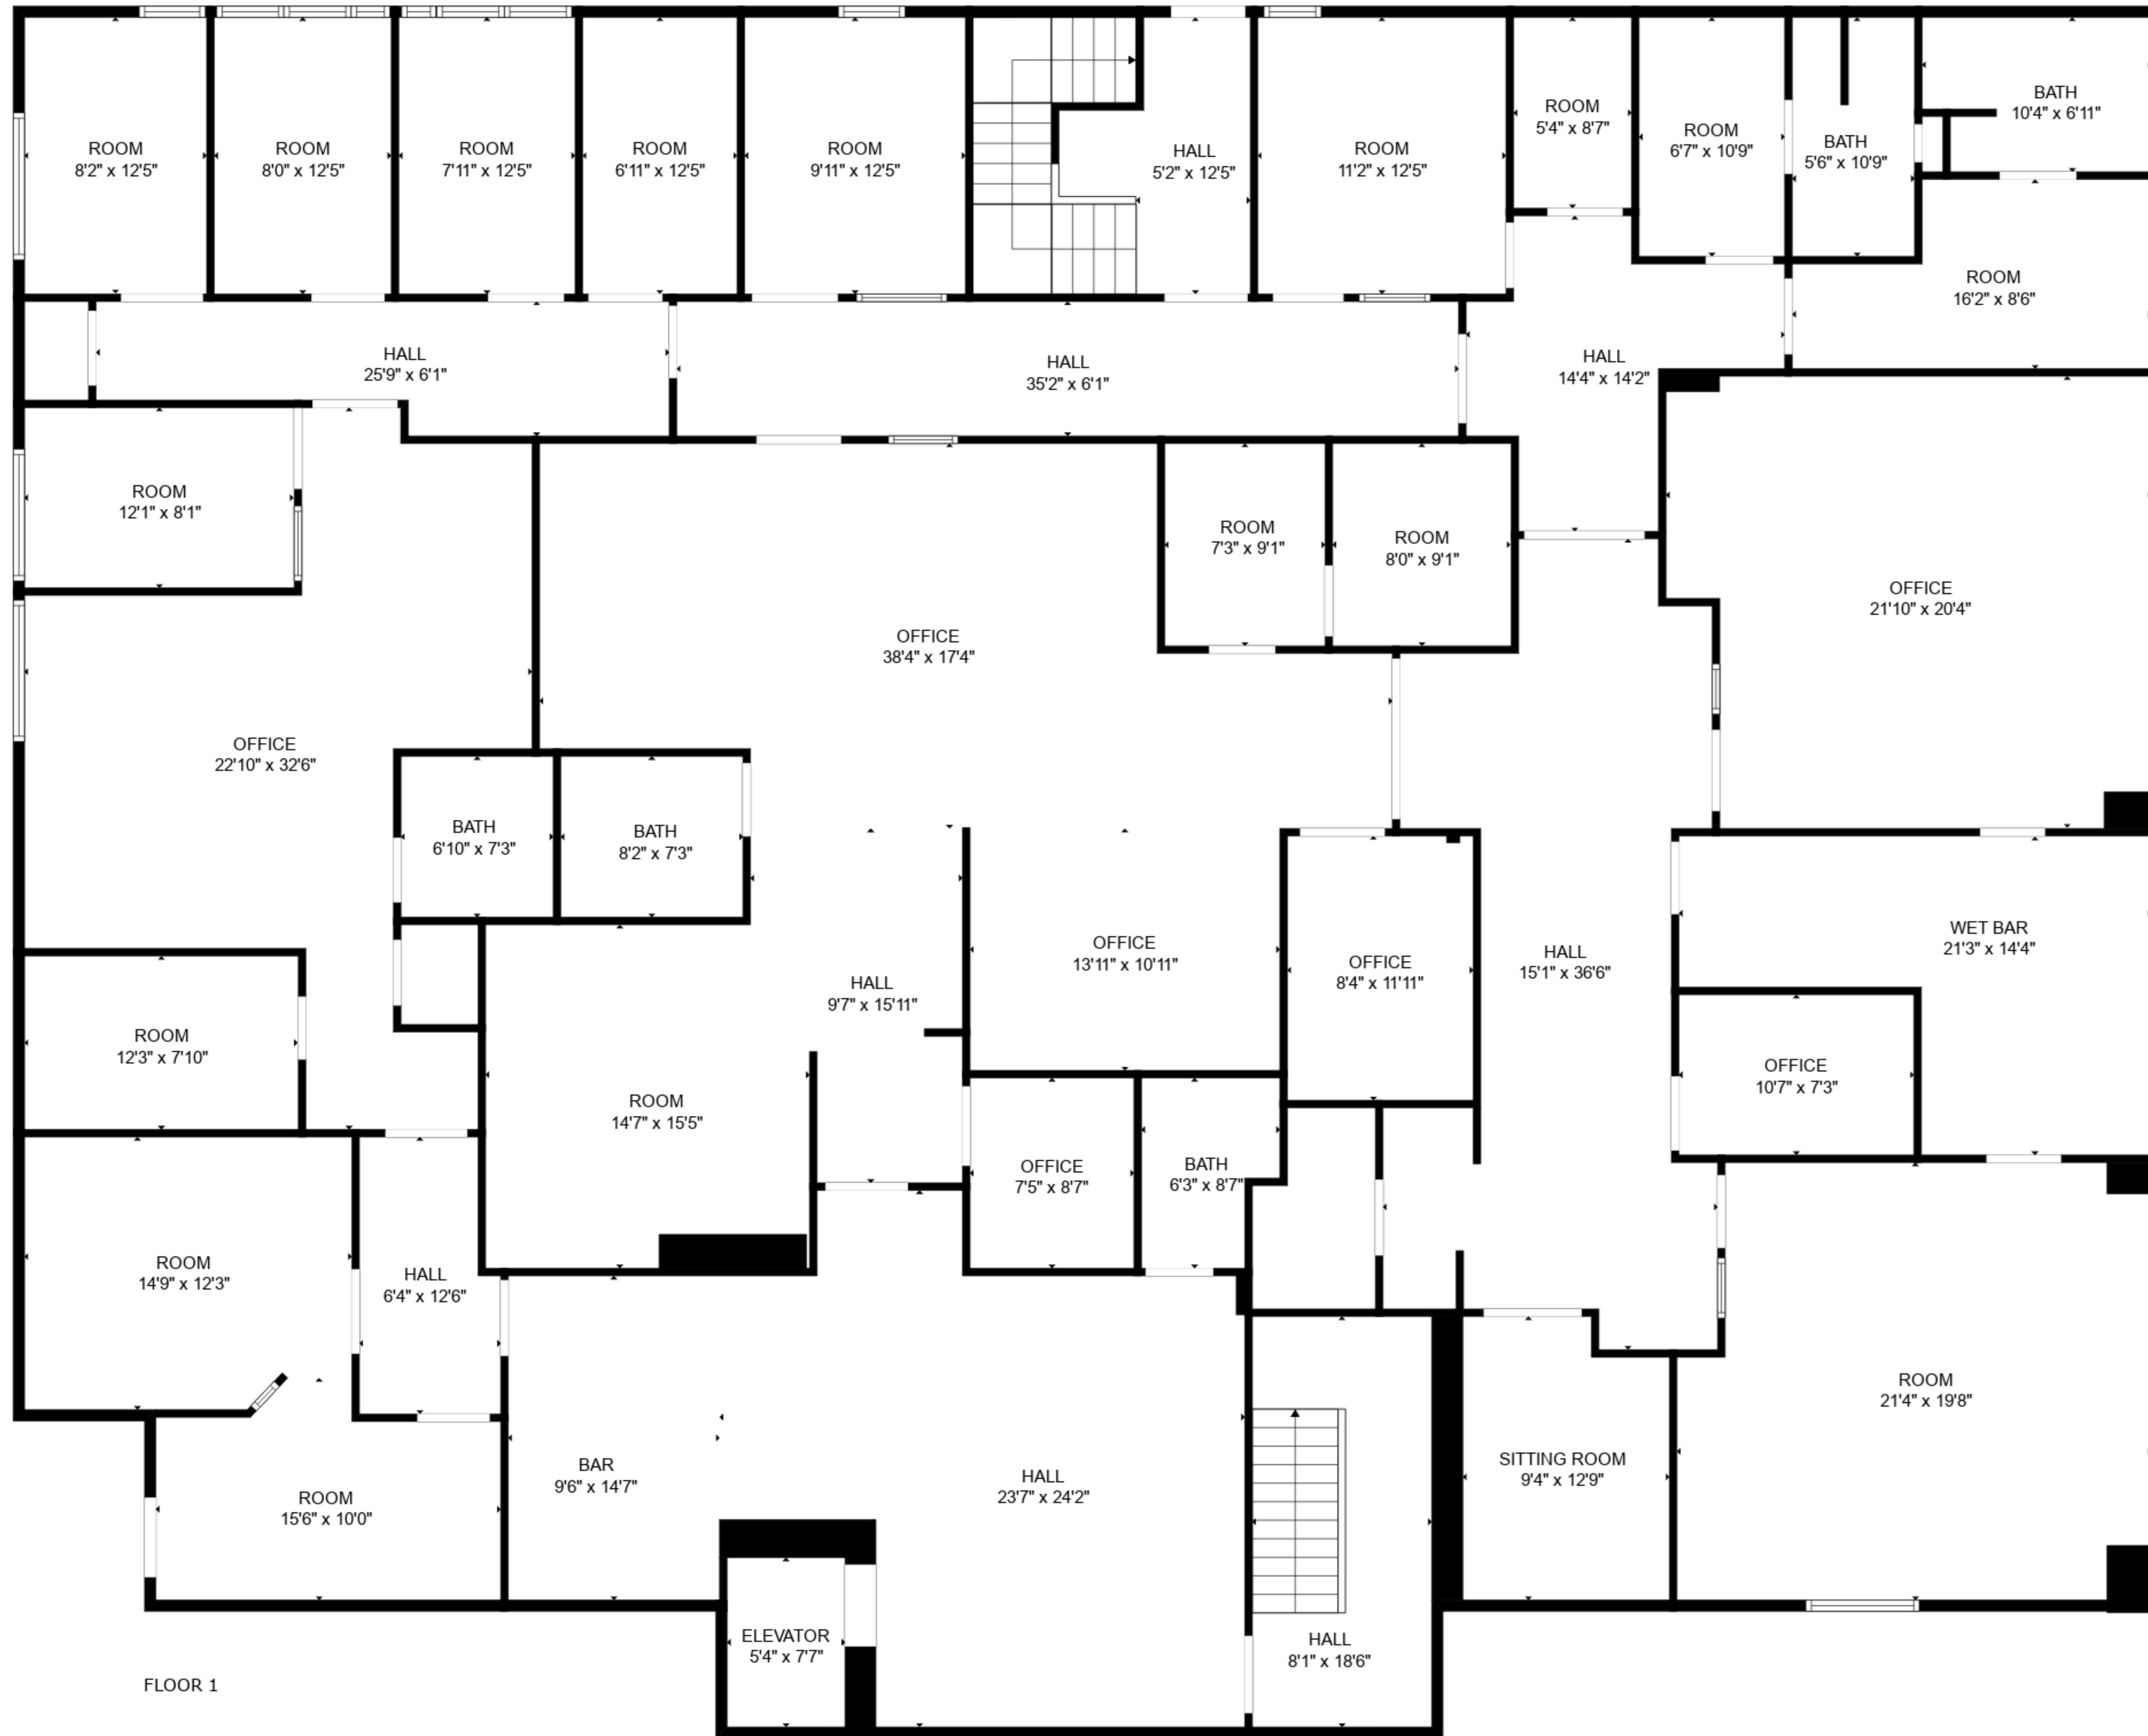

**TOTAL: 13648 sq. ft**  
 FLOOR 1: 6832 sq. ft, FLOOR 2: 6816 sq. ft  
 EXCLUDED AREAS: ELEVATOR: 80 sq. ft, ROOM: 73 sq. ft

**TOTAL: 13648 sq. ft**  
 FLOOR 1: 6832 sq. ft, FLOOR 2: 6816 sq. ft  
 EXCLUDED AREAS: ELEVATOR: 80 sq. ft, ROOM: 73 sq. ft

**TOTAL: 13648 sq. ft**  
 FLOOR 1: 6832 sq. ft, FLOOR 2: 6816 sq. ft  
 EXCLUDED AREAS: ELEVATOR: 80 sq. ft, ROOM: 73 sq. ft