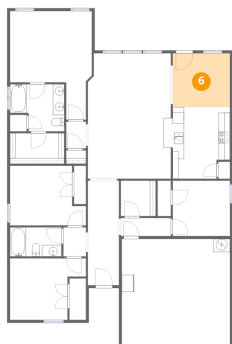

3 Floor 1 - W.I.C.

Dimensions: 9'7" x 5'4"
Area: 51 sq. ft
Counted as living area: Yes

Heated: Yes
Finished: Yes
Enclosed: Yes
Contiguous: Yes
Permitted: Yes
Wet space: No
Addition: No
Conversion: No

4 Floor 1 - Laundry

Dimensions: 6'1" x 6'3"
Area: 38 sq. ft
Counted as living area: Yes

Heated: Yes
Finished: Yes
Enclosed: Yes
Contiguous: Yes
Permitted: Yes
Wet space: No
Addition: No
Conversion: No

5 Floor 1 - Garage

Dimensions: 19'0" x 18'8"
Area: 355 sq. ft
Counted as living area: No

Heated: No
Finished: No
Enclosed: Yes
Contiguous: Yes
Permitted: Yes
Wet space: No
Addition: No
Conversion: No

6 Floor 1 - Dining Area

Dimensions: 10'1" x 9'6"
Area: 95 sq. ft
Counted as living area: Yes

Heated: Yes
Finished: Yes
Enclosed: Yes
Contiguous: Yes
Permitted: Yes
Wet space: No
Addition: No
Conversion: No

7 Floor 1 - Hall

Dimensions: 8'9" x 3'2"
Area: 28 sq. ft
Counted as living area: Yes

Heated: Yes
Finished: Yes
Enclosed: Yes
Contiguous: Yes
Permitted: Yes
Wet space: No
Addition: No
Conversion: No