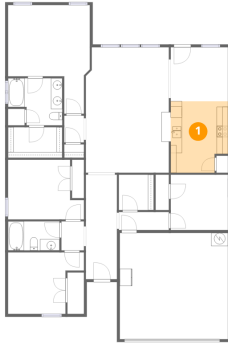

Total Area: 1595 sq. ft

1st Floor: 1595 sq. ft

Excluded: Garage 355 sq. ft, Walls: 119 sq. ft

Property summary

Room dimensions

Floor 1

Total: 1595sqft Excluded: 355sqft

#		Dimensions	sqft	Counted as living area
1	Kitchen	10'1" x 12'7"	119 sq. ft	Yes
2	Bedroom	13'4" x 10'6"	123 sq. ft	Yes
3	W.I.C.	9'7" x 5'4"	51 sq. ft	Yes
4	Laundry	6'1" x 6'3"	38 sq. ft	Yes
5	Garage	19'0" x 18'8"	355 sq. ft	No
6	Dining Area	10'1" x 9'6"	95 sq. ft	Yes
7	Hall	8'9" x 3'2"	28 sq. ft	Yes
8	Living Room	14'11" x 22'0"	319 sq. ft	Yes
9	Bedroom	13'4" x 10'10"	120 sq. ft	Yes
10	Bath	9'0" x 5'1"	46 sq. ft	Yes
11	Primary Bedroom	14'4" x 19'1"	202 sq. ft	Yes

#		Dimensions	sqft	Counted as living area
12	Hall	3'6" x 4'9"	16 sq. ft	Yes
13	Foyer	5'6" x 18'4"	100 sq. ft	Yes
14	Bedroom	10'1" x 9'9"	98 sq. ft	Yes
15	Hall	4'0" x 5'1"	20 sq. ft	Yes
16	Bath	9'6" x 8'3"	68 sq. ft	Yes

1 Floor 1 - Kitchen

Dimensions: 10'1" x 12'7"
Area: 119 sq. ft
Counted as living area: Yes

Heated: Yes
Finished: Yes
Enclosed: Yes
Contiguous: Yes
Permitted: Yes
Wet space: No
Addition: No
Conversion: No

2 Floor 1 - Bedroom

Dimensions: 13'4" x 10'6"
Area: 123 sq. ft
Counted as living area: Yes

Heated: Yes
Finished: Yes
Enclosed: Yes
Contiguous: Yes
Permitted: Yes
Wet space: No
Addition: No
Conversion: No