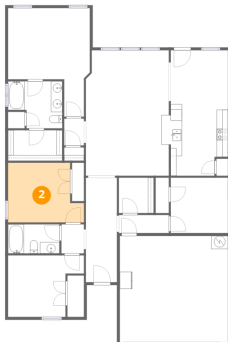

Total Area: 1595 sq. ft

1st Floor: 1595 sq. ft

Excluded: Garage 355 sq. ft, Walls: 119 sq. ft

Property summary

Room dimensions

Floor 1

Total: 1595sqft Excluded: 355sqft

#		Dimensions	sqft	Counted as living area
1	Kitchen	10'1" x 12'7"	119 sq. ft	Yes
2	Bedroom	13'4" x 10'6"	123 sq. ft	Yes
3	W.I.C.	9'7" x 5'4"	51 sq. ft	Yes
4	Laundry	6'1" x 6'3"	38 sq. ft	Yes
5	Garage	19'0" x 18'8"	355 sq. ft	No
6	Dining Area	10'1" x 9'6"	95 sq. ft	Yes
7	Hall	8'9" x 3'2"	28 sq. ft	Yes
8	Living Room	14'11" x 22'0"	319 sq. ft	Yes
9	Bedroom	13'4" x 10'10"	120 sq. ft	Yes
10	Bath	9'0" x 5'1"	46 sq. ft	Yes
11	Primary Bedroom	14'4" x 19'1"	202 sq. ft	Yes

#		Dimensions	sqft	Counted as living area
12	Hall	3'6" x 4'9"	16 sq. ft	Yes
13	Foyer	5'6" x 18'4"	100 sq. ft	Yes
14	Bedroom	10'1" x 9'9"	98 sq. ft	Yes
15	Hall	4'0" x 5'1"	20 sq. ft	Yes
16	Bath	9'6" x 8'3"	68 sq. ft	Yes

1 Floor 1 - Kitchen

Dimensions: 10'1" x 12'7"
Area: 119 sq. ft
Counted as living area: Yes

Heated: Yes
Finished: Yes
Enclosed: Yes
Contiguous: Yes
Permitted: Yes
Wet space: No
Addition: No
Conversion: No

2 Floor 1 - Bedroom

Dimensions: 13'4" x 10'6"
Area: 123 sq. ft
Counted as living area: Yes

Heated: Yes
Finished: Yes
Enclosed: Yes
Contiguous: Yes
Permitted: Yes
Wet space: No
Addition: No
Conversion: No