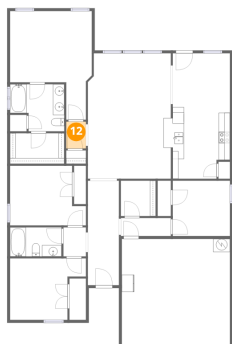

9 Floor 1 - Bedroom

Dimensions: 13'4" x 10'10"
Area: 120 sq. ft
Counted as living area: Yes

Heated: Yes
Finished: Yes
Enclosed: Yes
Contiguous: Yes
Permitted: Yes
Wet space: No
Addition: No
Conversion: No

10 Floor 1 - Bath

Dimensions: 9'0" x 5'1"
Area: 46 sq. ft
Counted as living area: Yes

Heated: Yes
Finished: Yes
Enclosed: Yes
Contiguous: Yes
Permitted: Yes
Wet space: Yes
Addition: No
Conversion: No

11 Floor 1 - Primary Bedroom

Dimensions: 14'4" x 19'1"
Area: 202 sq. ft
Counted as living area: Yes

Heated: Yes
Finished: Yes
Enclosed: Yes
Contiguous: Yes
Permitted: Yes
Wet space: No
Addition: No
Conversion: No

12 Floor 1 - Hall

Dimensions: 3'6" x 4'9"
Area: 16 sq. ft
Counted as living area: Yes

Heated: Yes
Finished: Yes
Enclosed: Yes
Contiguous: Yes
Permitted: Yes
Wet space: No
Addition: No
Conversion: No

13 Floor 1 - Foyer

Dimensions: 5'6" x 18'4"
Area: 100 sq. ft
Counted as living area: Yes

Heated: Yes
Finished: Yes
Enclosed: Yes
Contiguous: Yes
Permitted: Yes
Wet space: No
Addition: No
Conversion: No