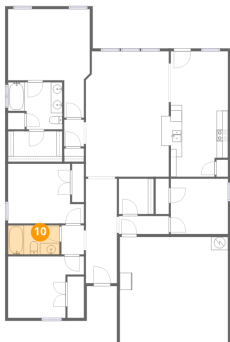

10 Floor 1 - Bath

Dimensions: 9'0" x 5'1"
Area: 46 sq. ft
Counted as living area: Yes

Heated: Yes
Finished: Yes
Enclosed: Yes
Contiguous: Yes
Permitted: Yes
Wet space: Yes
Addition: No
Conversion: No