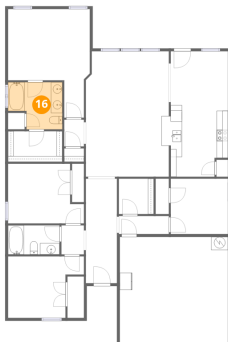

Heated: Yes
Finished: Yes
Enclosed: Yes
Contiguous: Yes
Permitted: Yes
Wet space: No
Addition: No
Conversion: No

13 Floor 1 - Foyer

Dimensions: 5'6" x 18'4"
Area: 100 sq. ft
Counted as living area: Yes

Heated: Yes
Finished: Yes
Enclosed: Yes
Contiguous: Yes
Permitted: Yes
Wet space: No
Addition: No
Conversion: No

14 Floor 1 - Bedroom

Dimensions: 10'1" x 9'9"
Area: 98 sq. ft
Counted as living area: Yes

Heated: Yes
Finished: Yes
Enclosed: Yes
Contiguous: Yes
Permitted: Yes
Wet space: No
Addition: No
Conversion: No

15 Floor 1 - Hall

Dimensions: 4'0" x 5'1"
Area: 20 sq. ft
Counted as living area: Yes

Heated: Yes
Finished: Yes
Enclosed: Yes
Contiguous: Yes
Permitted: Yes
Wet space: No
Addition: No
Conversion: No

16 Floor 1 - Bath

Dimensions: 9'6" x 8'3"
Area: 68 sq. ft
Counted as living area: Yes

Heated: Yes
Finished: Yes
Enclosed: Yes
Contiguous: Yes
Permitted: Yes
Wet space: Yes
Addition: No
Conversion: No