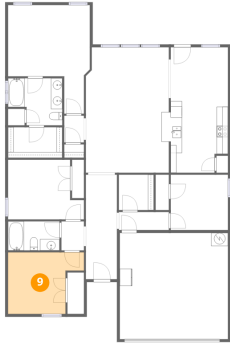

Heated: Yes
Finished: Yes
Enclosed: Yes
Contiguous: Yes
Permitted: Yes
Wet space: No
Addition: No
Conversion: No

7 Floor 1 - Hall

Dimensions: 8'9" x 3'2"
Area: 28 sq. ft
Counted as living area: Yes

Heated: Yes
Finished: Yes
Enclosed: Yes
Contiguous: Yes
Permitted: Yes
Wet space: No
Addition: No
Conversion: No

8 Floor 1 - Living Room

Dimensions: 14'11" x 22'0"
Area: 319 sq. ft
Counted as living area: Yes

Heated: Yes
Finished: Yes
Enclosed: Yes
Contiguous: Yes
Permitted: Yes
Wet space: No
Addition: No
Conversion: No

9 Floor 1 - Bedroom

Dimensions: 13'4" x 10'10"
Area: 120 sq. ft
Counted as living area: Yes

Heated: Yes
Finished: Yes
Enclosed: Yes
Contiguous: Yes
Permitted: Yes
Wet space: No
Addition: No
Conversion: No