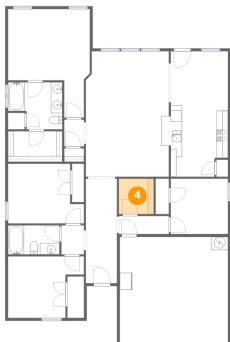

1 Floor 1 - Kitchen

Dimensions: 10'1" x 12'7"
Area: 119 sq. ft
Counted as living area: Yes

Heated: Yes
Finished: Yes
Enclosed: Yes
Contiguous: Yes
Permitted: Yes
Wet space: No
Addition: No
Conversion: No

2 Floor 1 - Bedroom

Dimensions: 13'4" x 10'6"
Area: 123 sq. ft
Counted as living area: Yes

Heated: Yes
Finished: Yes
Enclosed: Yes
Contiguous: Yes
Permitted: Yes
Wet space: No
Addition: No
Conversion: No

3 Floor 1 - W.I.C.

Dimensions: 9'7" x 5'4"
Area: 51 sq. ft
Counted as living area: Yes

Heated: Yes
Finished: Yes
Enclosed: Yes
Contiguous: Yes
Permitted: Yes
Wet space: No
Addition: No
Conversion: No

4 Floor 1 - Laundry