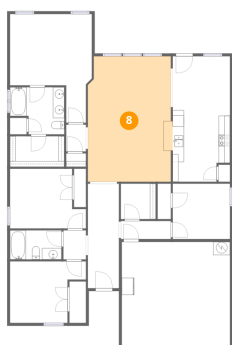

Heated: No
Finished: No
Enclosed: Yes
Contiguous: Yes
Permitted: Yes
Wet space: No
Addition: No
Conversion: No

6 Floor 1 - Dining Area

Dimensions: 10'1" x 9'6"
Area: 95 sq. ft
Counted as living area: Yes

Heated: Yes
Finished: Yes
Enclosed: Yes
Contiguous: Yes
Permitted: Yes
Wet space: No
Addition: No
Conversion: No

7 Floor 1 - Hall

Dimensions: 8'9" x 3'2"
Area: 28 sq. ft
Counted as living area: Yes

Heated: Yes
Finished: Yes
Enclosed: Yes
Contiguous: Yes
Permitted: Yes
Wet space: No
Addition: No
Conversion: No

8 Floor 1 - Living Room

Dimensions: 14'11" x 22'0"
Area: 319 sq. ft
Counted as living area: Yes

Heated: Yes
Finished: Yes
Enclosed: Yes
Contiguous: Yes
Permitted: Yes
Wet space: No
Addition: No
Conversion: No