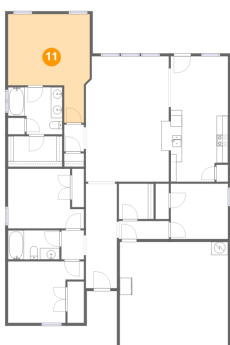

9 Floor 1 - Bedroom

Dimensions: 13'4" x 10'10"
Area: 120 sq. ft
Counted as living area: Yes

Heated: Yes
Finished: Yes
Enclosed: Yes
Contiguous: Yes
Permitted: Yes
Wet space: No
Addition: No
Conversion: No

10 Floor 1 - Bath

Dimensions: 9'0" x 5'1"
Area: 46 sq. ft
Counted as living area: Yes

Heated: Yes
Finished: Yes
Enclosed: Yes
Contiguous: Yes
Permitted: Yes
Wet space: Yes
Addition: No
Conversion: No

11 Floor 1 - Primary Bedroom

Heated: Yes
Finished: Yes
Enclosed: Yes
Contiguous: Yes
Permitted: Yes
Wet space: No
Addition: No
Conversion: No

13 Floor 1 - Foyer

Dimensions: 5'6" x 18'4"
Area: 100 sq. ft
Counted as living area: Yes

Heated: Yes
Finished: Yes
Enclosed: Yes
Contiguous: Yes
Permitted: Yes
Wet space: No
Addition: No
Conversion: No