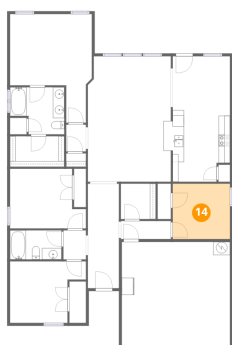

Dimensions: 14'4" x 19'1"
Area: 202 sq. ft
Counted as living area: Yes

Heated: Yes
Finished: Yes
Enclosed: Yes
Contiguous: Yes
Permitted: Yes
Wet space: No
Addition: No
Conversion: No

12 Floor 1 - Hall

Dimensions: 3'6" x 4'9"
Area: 16 sq. ft
Counted as living area: Yes

Heated: Yes
Finished: Yes
Enclosed: Yes
Contiguous: Yes
Permitted: Yes
Wet space: No
Addition: No
Conversion: No

13 Floor 1 - Foyer

Dimensions: 5'6" x 18'4"
Area: 100 sq. ft
Counted as living area: Yes

Heated: Yes
Finished: Yes
Enclosed: Yes
Contiguous: Yes
Permitted: Yes
Wet space: No
Addition: No
Conversion: No

14 Floor 1 - Bedroom

Dimensions: 10'1" x 9'9"
Area: 98 sq. ft
Counted as living area: Yes

Heated: Yes
Finished: Yes
Enclosed: Yes
Contiguous: Yes
Permitted: Yes
Wet space: No
Addition: No
Conversion: No