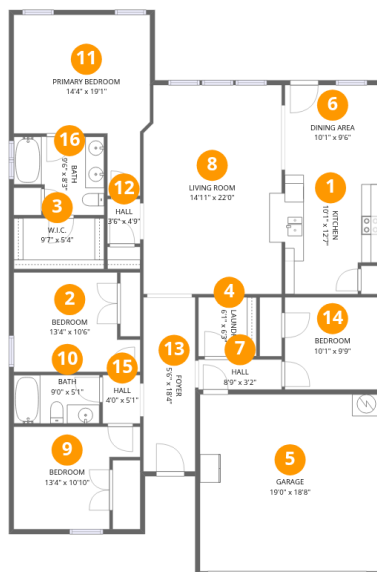

Total Area: 1595 sq. ft

1st Floor: 1595 sq. ft

Excluded: Garage 355 sq. ft, Walls: 119 sq. ft

Property summary

Room dimensions

Floor 1

Total: 1595sqft Excluded: 355sqft

#		Dimensions	sqft	Counted as living area
1	Kitchen	10'1" x 12'7"	119 sq. ft	Yes
2	Bedroom	13'4" x 10'6"	123 sq. ft	Yes
3	W.I.C.	9'7" x 5'4"	51 sq. ft	Yes
4	Laundry	6'1" x 6'3"	38 sq. ft	Yes
5	Garage	19'0" x 18'8"	355 sq. ft	No
6	Dining Area	10'1" x 9'6"	95 sq. ft	Yes
7	Hall	8'9" x 3'2"	28 sq. ft	Yes
8	Living Room	14'11" x 22'0"	319 sq. ft	Yes
9	Bedroom	13'4" x 10'10"	120 sq. ft	Yes
10	Bath	9'0" x 5'1"	46 sq. ft	Yes
11	Primary Bedroom	14'4" x 19'1"	202 sq. ft	Yes

#		Dimensions	sqft	Counted as living area
12	Hall	3'6" x 4'9"	16 sq. ft	Yes
13	Foyer	5'6" x 18'4"	100 sq. ft	Yes
14	Bedroom	10'1" x 9'9"	98 sq. ft	Yes
15	Hall	4'0" x 5'1"	20 sq. ft	Yes
16	Bath	9'6" x 8'3"	68 sq. ft	Yes

1 Floor 1 - Kitchen

Dimensions: 10'1" x 12'7"
Area: 119 sq. ft
Counted as living area: Yes

Heated: Yes
Finished: Yes
Enclosed: Yes
Contiguous: Yes
Permitted: Yes
Wet space: No
Addition: No
Conversion: No

2 Floor 1 - Bedroom

Dimensions: 13'4" x 10'6"
Area: 123 sq. ft
Counted as living area: Yes

Heated: Yes
Finished: Yes
Enclosed: Yes
Contiguous: Yes
Permitted: Yes
Wet space: No
Addition: No
Conversion: No