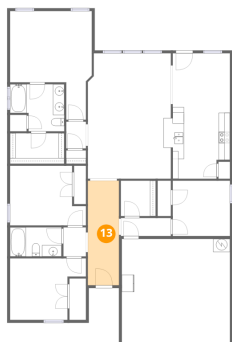

Dimensions: 14'4" x 19'1"
Area: 202 sq. ft
Counted as living area: Yes

Heated: Yes
Finished: Yes
Enclosed: Yes
Contiguous: Yes
Permitted: Yes
Wet space: No
Addition: No
Conversion: No

12 Floor 1 - Hall

Dimensions: 3'6" x 4'9"
Area: 16 sq. ft
Counted as living area: Yes

Heated: Yes
Finished: Yes
Enclosed: Yes
Contiguous: Yes
Permitted: Yes
Wet space: No
Addition: No
Conversion: No

13 Floor 1 - Foyer

Dimensions: 5'6" x 18'4"
Area: 100 sq. ft
Counted as living area: Yes

Heated: Yes
Finished: Yes
Enclosed: Yes
Contiguous: Yes
Permitted: Yes
Wet space: No
Addition: No
Conversion: No