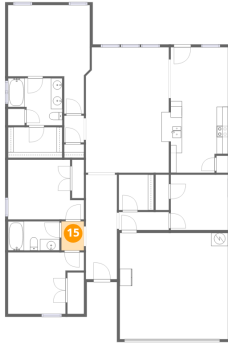

Heated: Yes
Finished: Yes
Enclosed: Yes
Contiguous: Yes
Permitted: Yes
Wet space: No
Addition: No
Conversion: No

13 Floor 1 - Foyer

Dimensions: 5'6" x 18'4"
Area: 100 sq. ft
Counted as living area: Yes

Heated: Yes
Finished: Yes
Enclosed: Yes
Contiguous: Yes
Permitted: Yes
Wet space: No
Addition: No
Conversion: No

14 Floor 1 - Bedroom

Dimensions: 10'1" x 9'9"
Area: 98 sq. ft
Counted as living area: Yes

Heated: Yes
Finished: Yes
Enclosed: Yes
Contiguous: Yes
Permitted: Yes
Wet space: No
Addition: No
Conversion: No

15 Floor 1 - Hall

Dimensions: 4'0" x 5'1"
Area: 20 sq. ft
Counted as living area: Yes

Heated: Yes
Finished: Yes
Enclosed: Yes
Contiguous: Yes
Permitted: Yes
Wet space: No
Addition: No
Conversion: No

16 Floor 1 - Bath

Dimensions: 9'6" x 8'3"
Area: 68 sq. ft
Counted as living area: Yes

Heated: Yes
Finished: Yes
Enclosed: Yes
Contiguous: Yes
Permitted: Yes
Wet space: Yes
Addition: No
Conversion: No