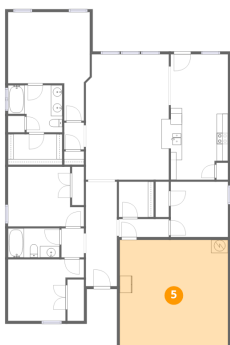

5 Floor 1 - Garage

Dimensions: 19'0" x 18'8"
Area: 355 sq. ft
Counted as living area: No

Heated: No
Finished: No
Enclosed: Yes
Contiguous: Yes
Permitted: Yes
Wet space: No
Addition: No
Conversion: No