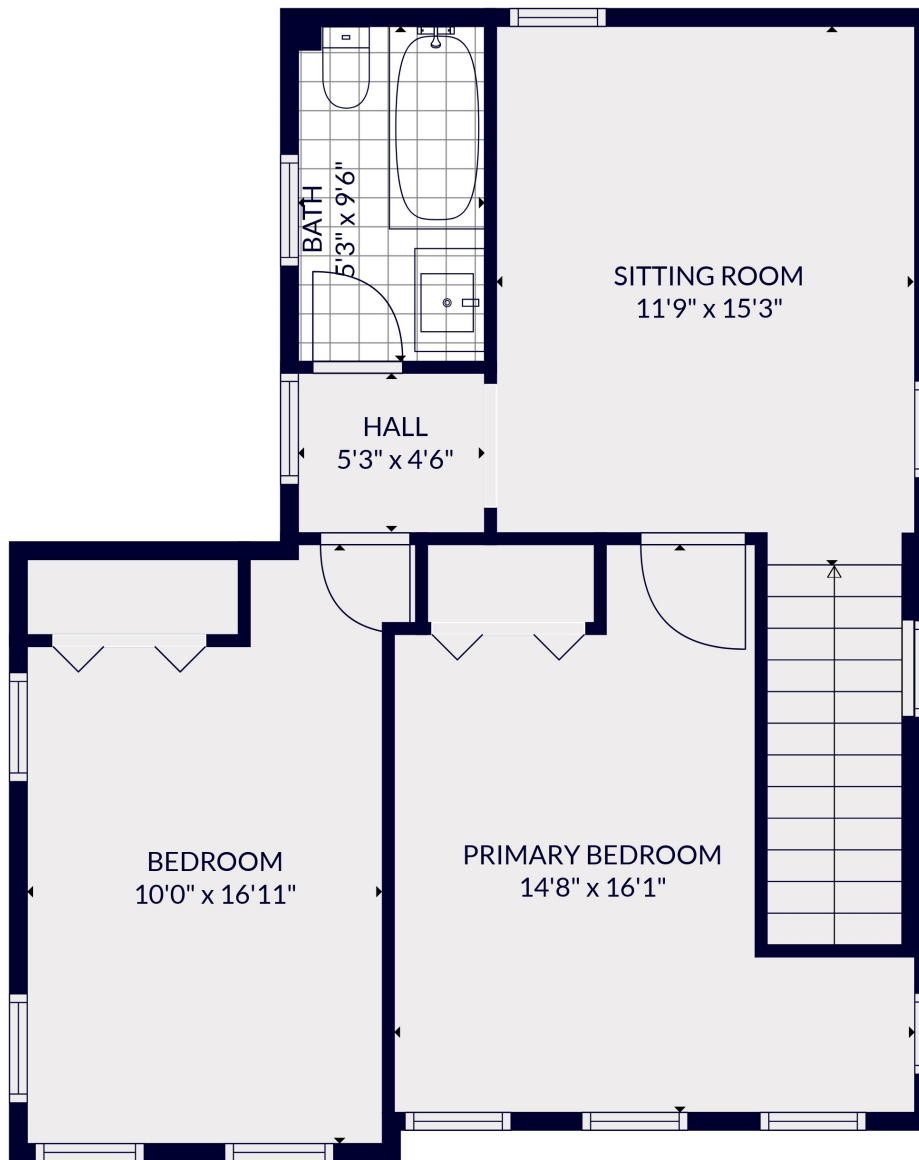

FLOOR 1

FLOOR 2

FLOOR 3

Total scanned area: 1872 sq. ft

MEASUREMENTS ARE CALCULATED BY CUBICASA TECHNOLOGY. DEEMED HIGHLY RELIABLE BUT NOT GUARANTEED.

Total scanned area: 1872 sq. ft

MEASUREMENTS ARE CALCULATED BY CUBICASA TECHNOLOGY. DEEMED HIGHLY RELIABLE BUT NOT GUARANTEED.

Total scanned area: 1872 sq. ft

MEASUREMENTS ARE CALCULATED BY CUBICASA TECHNOLOGY. DEEMED HIGHLY RELIABLE BUT NOT GUARANTEED.

Total scanned area: 1872 sq. ft

MEASUREMENTS ARE CALCULATED BY CUBICASA TECHNOLOGY. DEEMED HIGHLY RELIABLE BUT NOT GUARANTEED.