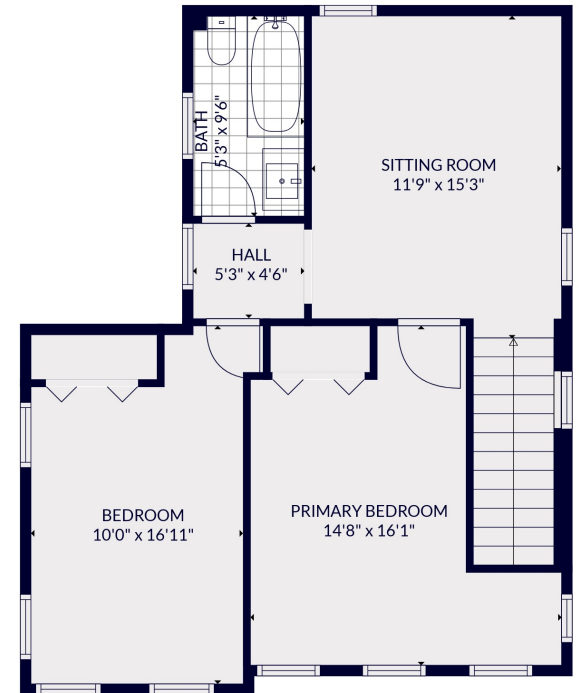

FLOOR 1

FLOOR 2

FLOOR 3

Total scanned area: 1872 sq. ft

MEASUREMENTS ARE CALCULATED BY CUBICASA TECHNOLOGY. DEEMED HIGHLY RELIABLE BUT NOT GUARANTEED.

Total scanned area: 1872 sq. ft

MEASUREMENTS ARE CALCULATED BY CUBICASA TECHNOLOGY. DEEMED HIGHLY RELIABLE BUT NOT GUARANTEED.

Total scanned area: 1872 sq. ft

MEASUREMENTS ARE CALCULATED BY CUBICASA TECHNOLOGY. DEEMED HIGHLY RELIABLE BUT NOT GUARANTEED.

Total scanned area: 1872 sq. ft

MEASUREMENTS ARE CALCULATED BY CUBICASA TECHNOLOGY. DEEMED HIGHLY RELIABLE BUT NOT GUARANTEED.