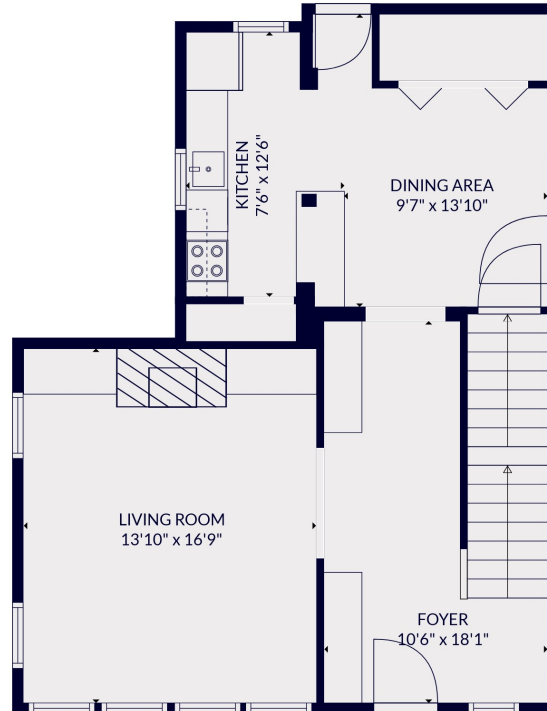

FLOOR 1

FLOOR 2

FLOOR 3

Total scanned area: 1872 sq. ft

MEASUREMENTS ARE CALCULATED BY CUBICASA TECHNOLOGY. DEEMED HIGHLY RELIABLE BUT NOT GUARANTEED.

Total scanned area: 1872 sq. ft

MEASUREMENTS ARE CALCULATED BY CUBICASA TECHNOLOGY. DEEMED HIGHLY RELIABLE BUT NOT GUARANTEED.

Total scanned area: 1872 sq. ft

MEASUREMENTS ARE CALCULATED BY CUBICASA TECHNOLOGY. DEEMED HIGHLY RELIABLE BUT NOT GUARANTEED.

Total scanned area: 1872 sq. ft

MEASUREMENTS ARE CALCULATED BY CUBICASA TECHNOLOGY. DEEMED HIGHLY RELIABLE BUT NOT GUARANTEED.