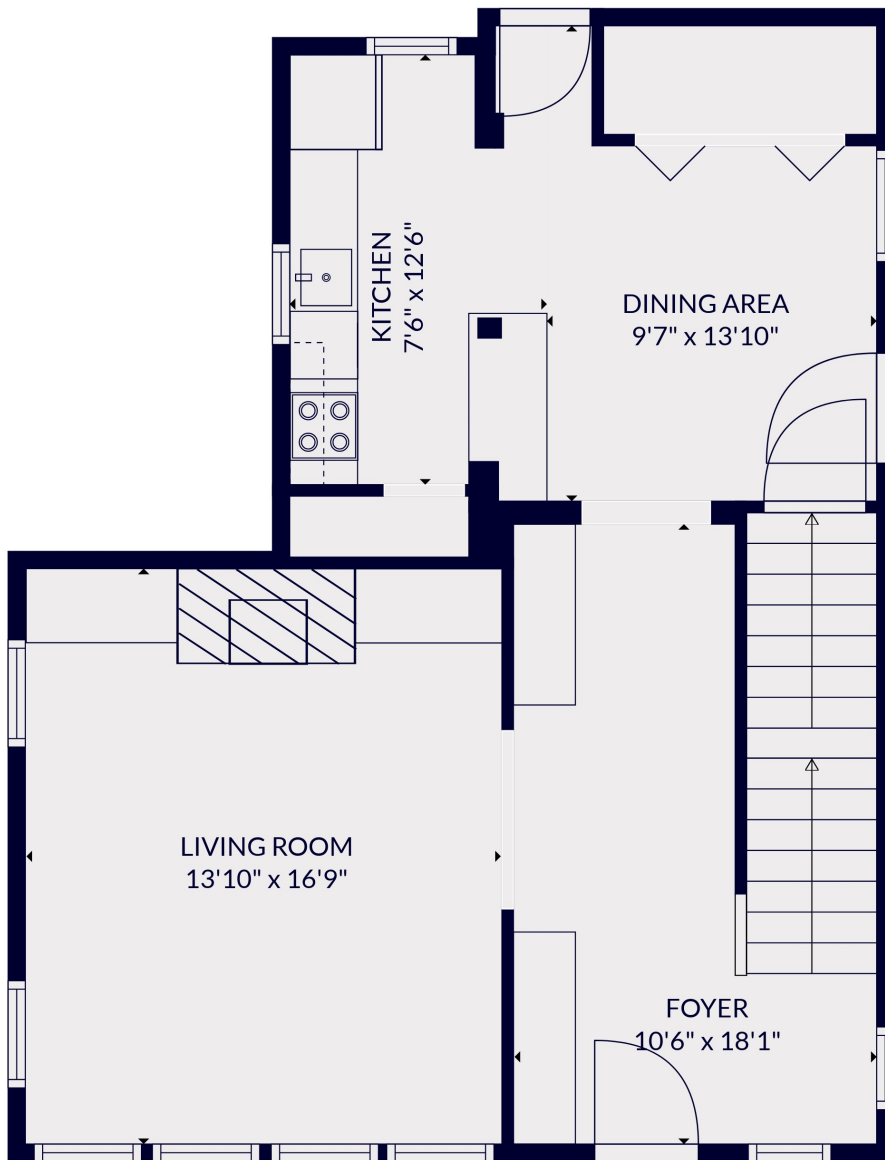

FLOOR 1

FLOOR 2

FLOOR 3

Total scanned area: 1872 sq. ft

MEASUREMENTS ARE CALCULATED BY CUBICASA TECHNOLOGY. DEEMED HIGHLY RELIABLE BUT NOT GUARANTEED.

Total scanned area: 1872 sq. ft

MEASUREMENTS ARE CALCULATED BY CUBICASA TECHNOLOGY. DEEMED HIGHLY RELIABLE BUT NOT GUARANTEED.

Total scanned area: 1872 sq. ft

MEASUREMENTS ARE CALCULATED BY CUBICASA TECHNOLOGY. DEEMED HIGHLY RELIABLE BUT NOT GUARANTEED.

Total scanned area: 1872 sq. ft

MEASUREMENTS ARE CALCULATED BY CUBICASA TECHNOLOGY. DEEMED HIGHLY RELIABLE BUT NOT GUARANTEED.